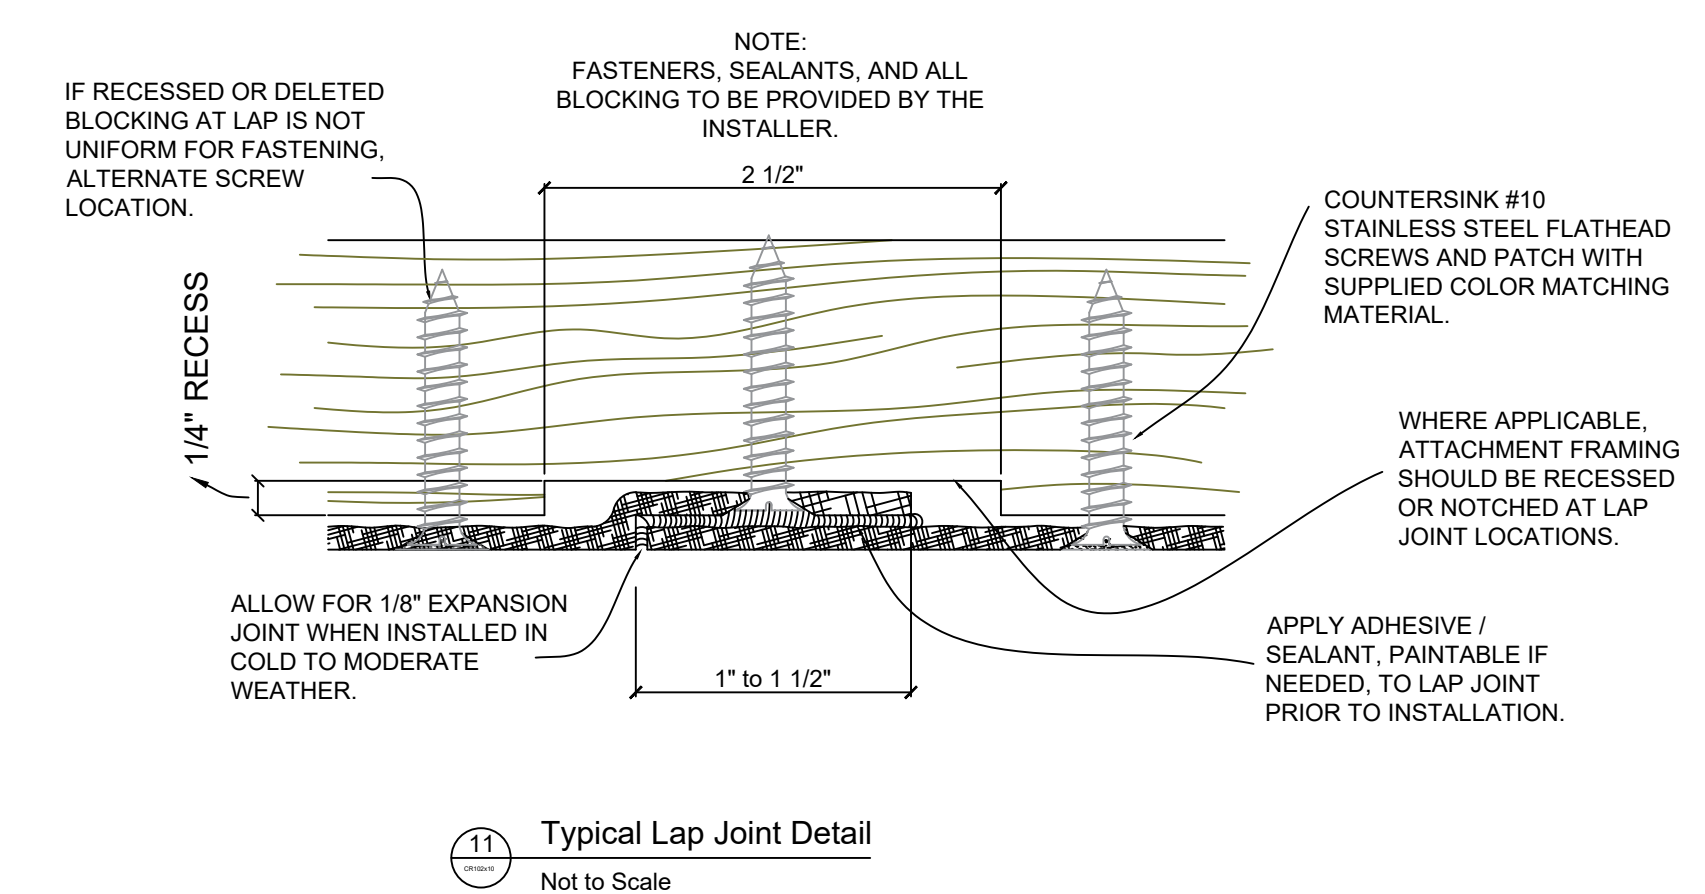

# Fiberglass Cornice by Architectural Mall, Inc Available in Paint-Grade or Pre-Finished Gel Coat, Stone Finish, or Granite Finish

This is a recommendation. Actual framing to be determined by Engineer.