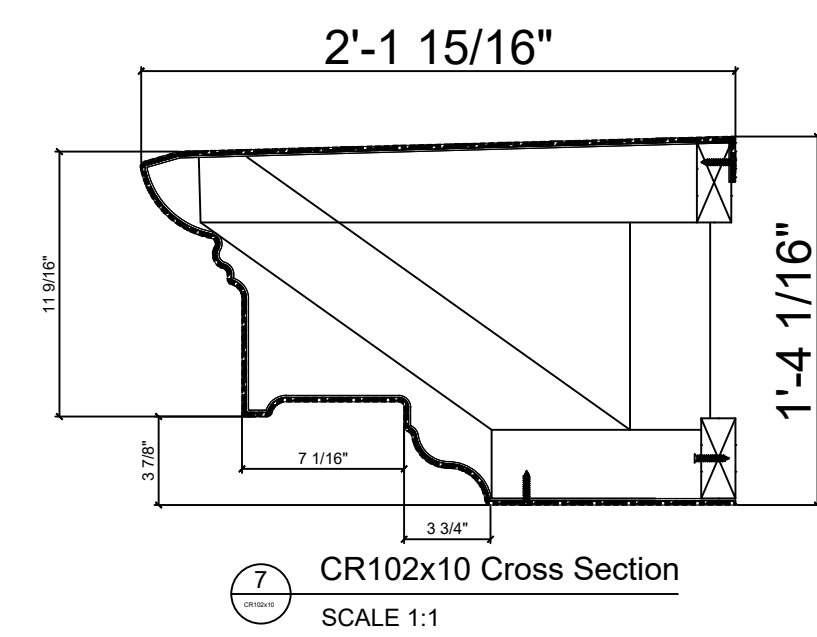

Fiberglass Cornice by Architectural Mall, Inc Available in Paint-Grade or Pre-Finished Gel Coat, Stone Finish, or Granite Finish