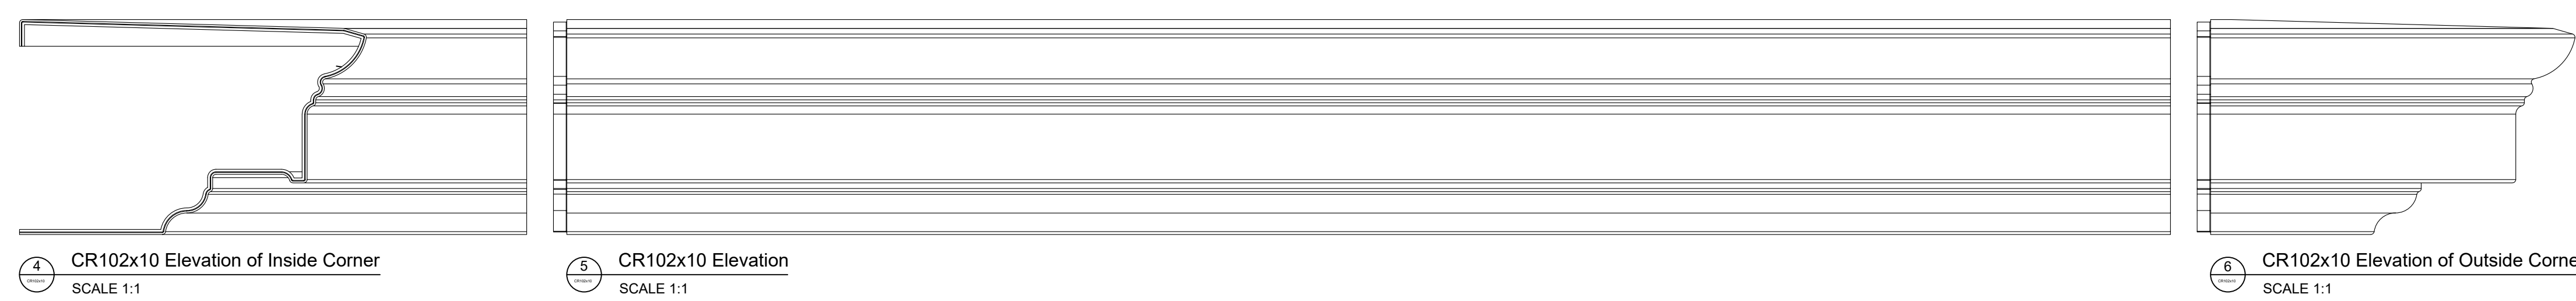

# Fiberglass Cornice by Architectural Mall, Inc Available in Paint-Grade or Pre-Finished Gel Coat, Stone Finish, or Granite Finish

This is a recommendation. Actual framing to be determined by Engineer.