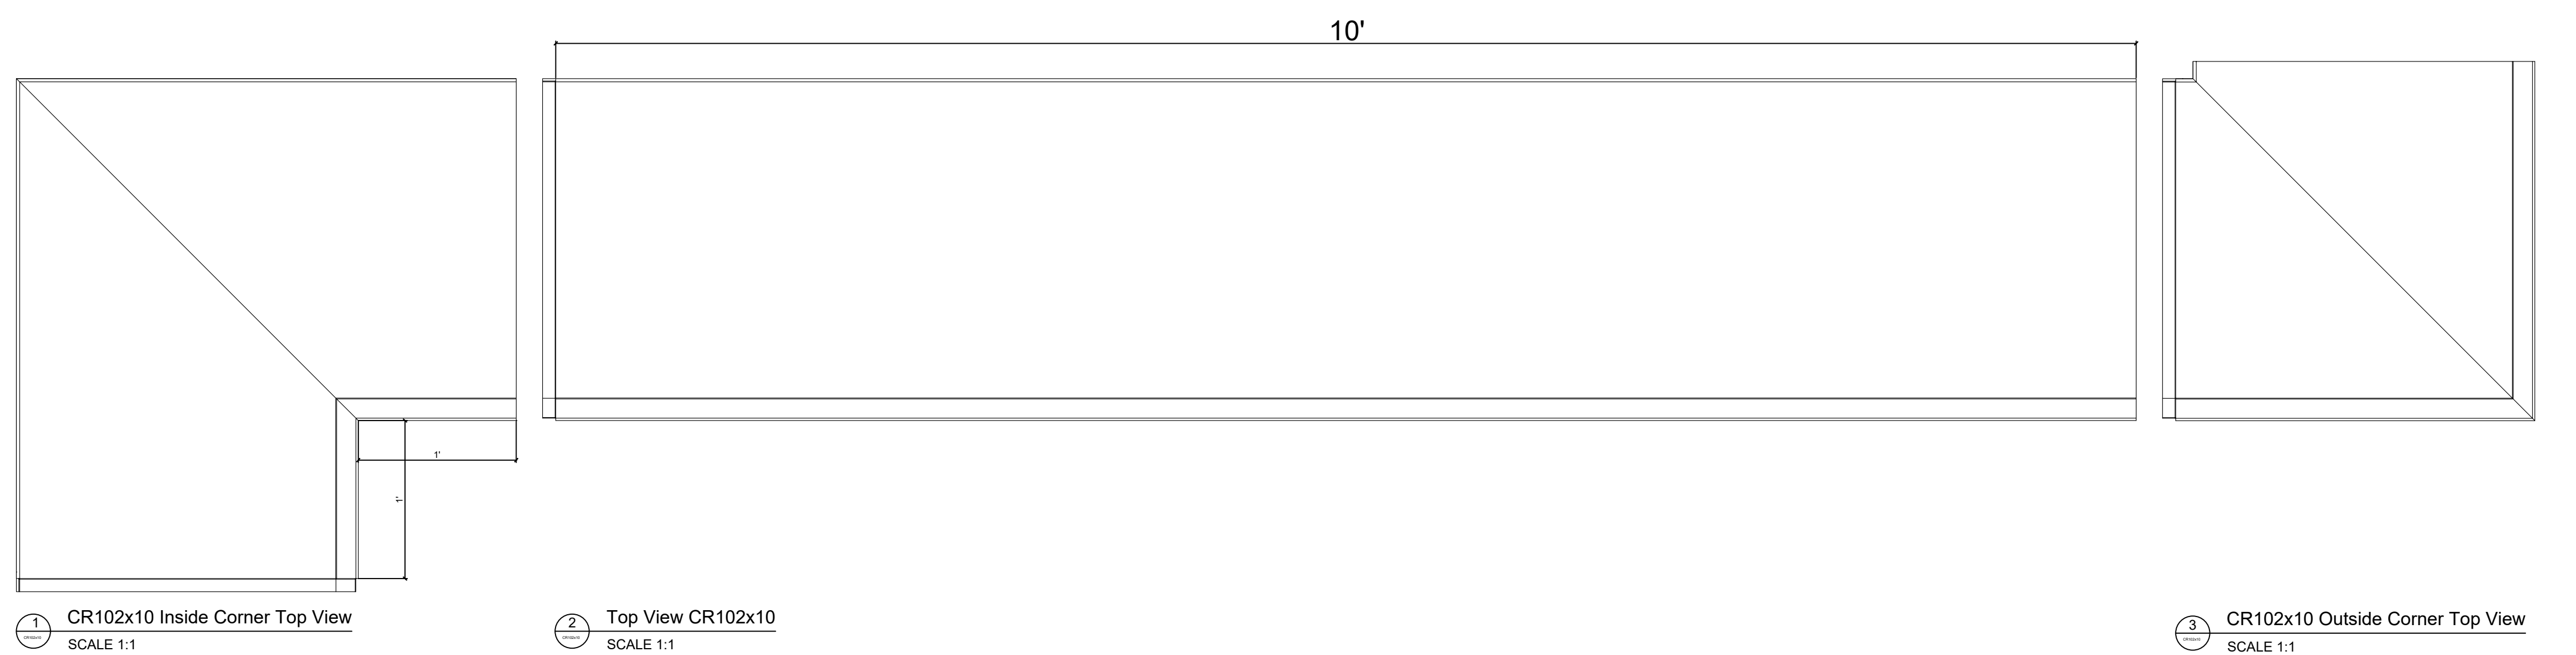

# Fiberglass Cornice by Architectural Mall, Inc Available in Paint-Grade or Pre-Finished Gel Coat, Stone Finish, or Granite Finish

This is a recommendation. Actual framing to be determined by Engineer.