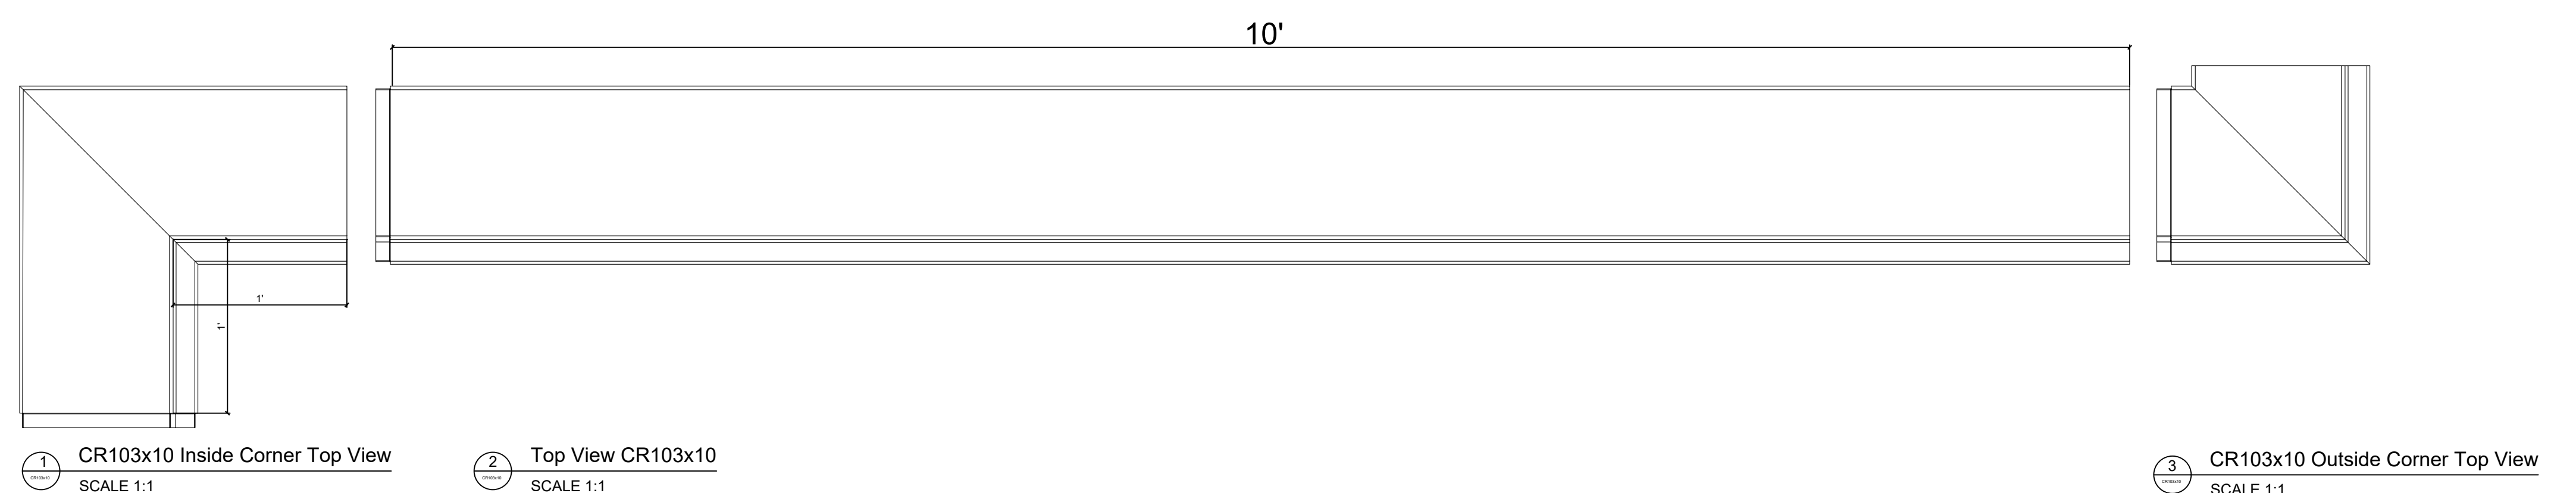

Fiberglass Cornice by Architectural Mall, Inc Available in Paint-Grade or Pre-Finished Gel Coat, Stone Finish, or Granite Finish

This is a recommendation. Actual framing to be determined by Engineer.

CR103x10

3' 3-5/16" H x 1' 0-5/16" P x 120" L

Manufactured By Architectural Mall, Inc
642 W Winthrop Ave ~ Addison, IL 60101

T.877-279-9993 F. 877-271-9994

www.columnsandbalustrades.com

sales@architecturalmall.com