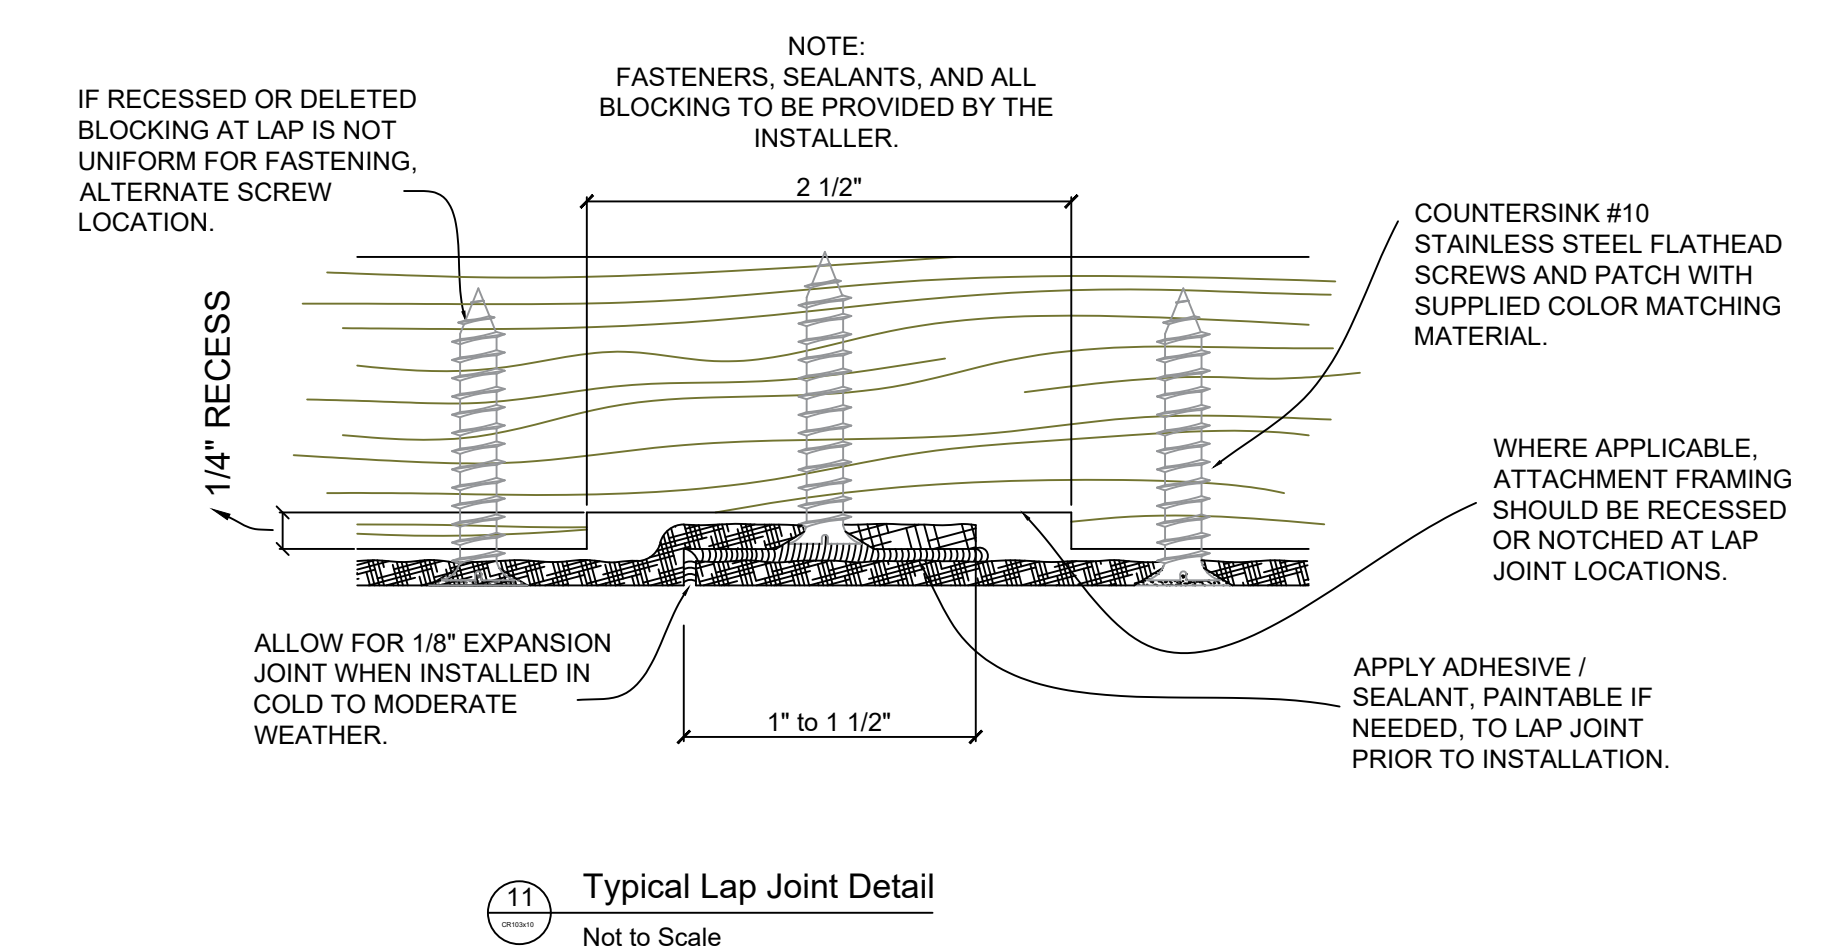

Fiberglass Cornice by Architectural Mall, Inc Available in Paint-Grade or Pre-Finished Gel Coat, Stone Finish, or Granite Finish

This is a recommendation. Actual framing to be determined by Engineer.

CR103x10

3' 3-5/16" H x 1' 0-5/16" P x 120" L

Manufactured By Architectural Mall, Inc
642 W Winthrop Ave ~ Addison, IL 60101

T.877-279-9993 F. 877-271-9994

www.columnsandbalustrades.com

sales@architecturalmall.com