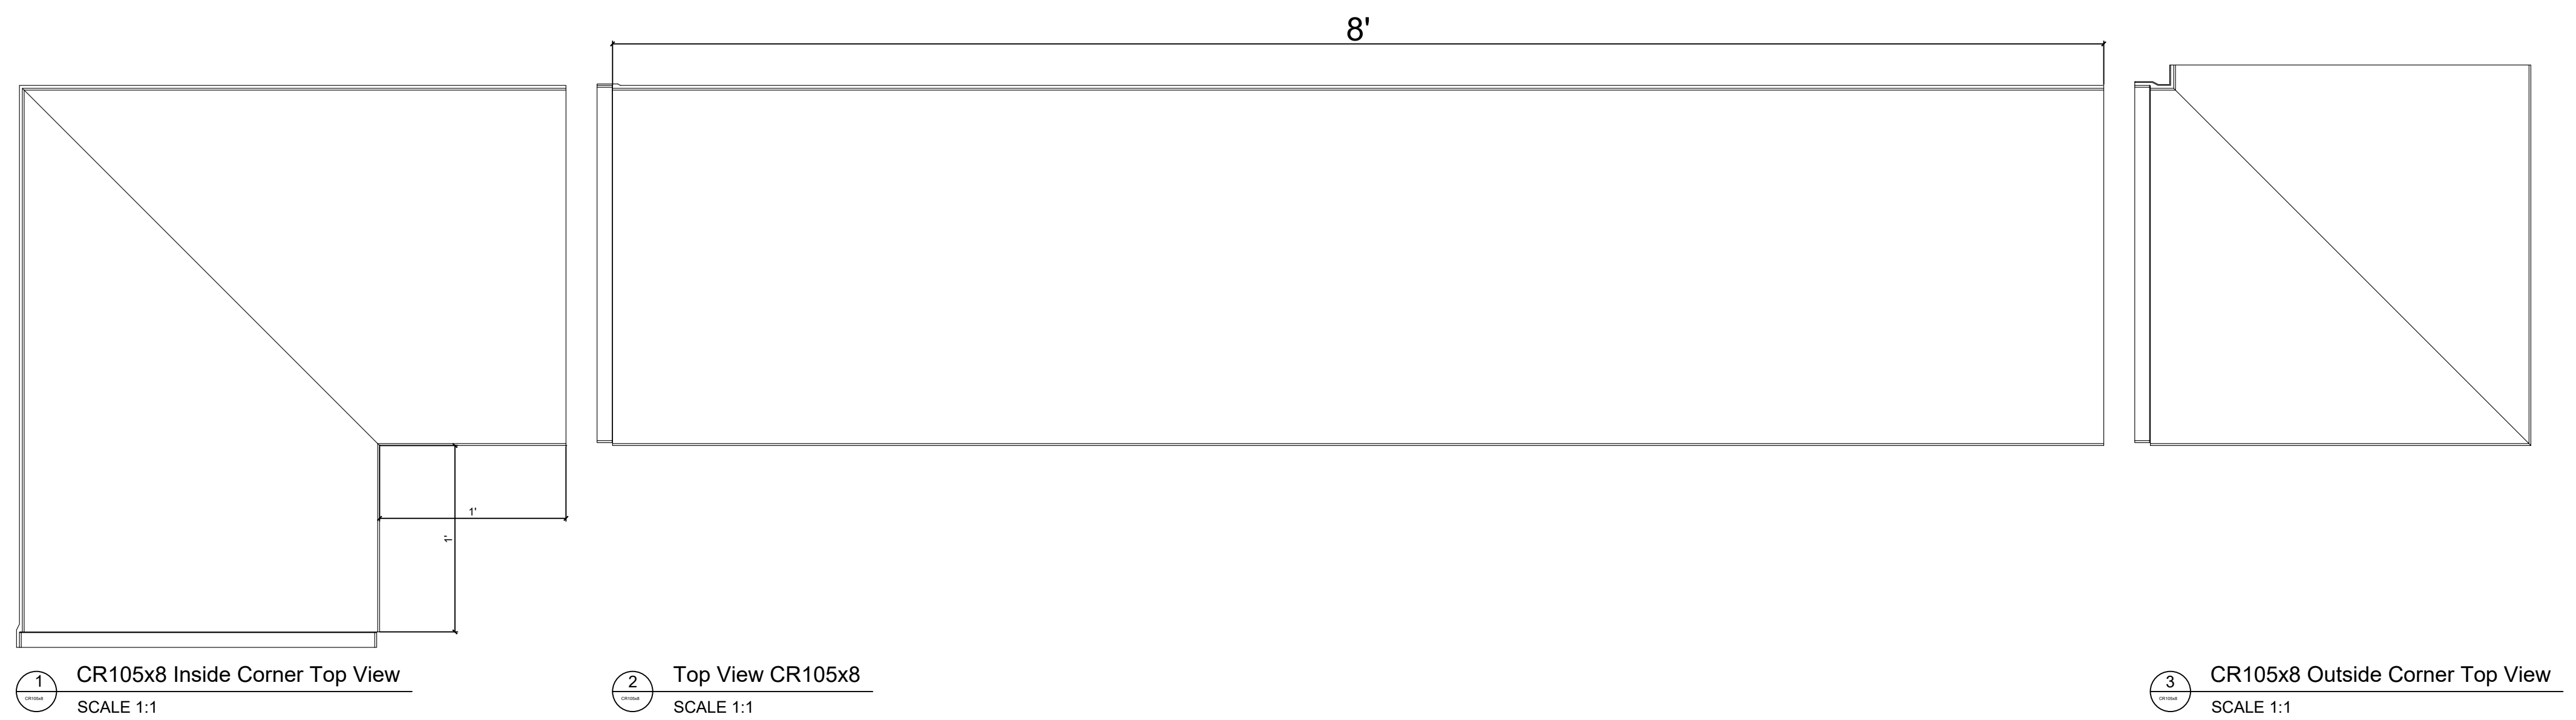

Fiberglass Cornice by Architectural Mall, Inc Available in Paint-Grade or Pre-Finished Gel Coat, Stone Finish, or Granite Finish

This is a recommendation. Actual framing to be determined by Engineer.

CR105x8

1' 1" H x 1' 11" P x 96" L

Manufactured By Architectural Mall, Inc
642 W Winthrop Ave ~ Addison, IL 60101

T.877-279-9993 F. 877-271-9994

www.columnsandbalustrades.com

sales@architecturalmall.com