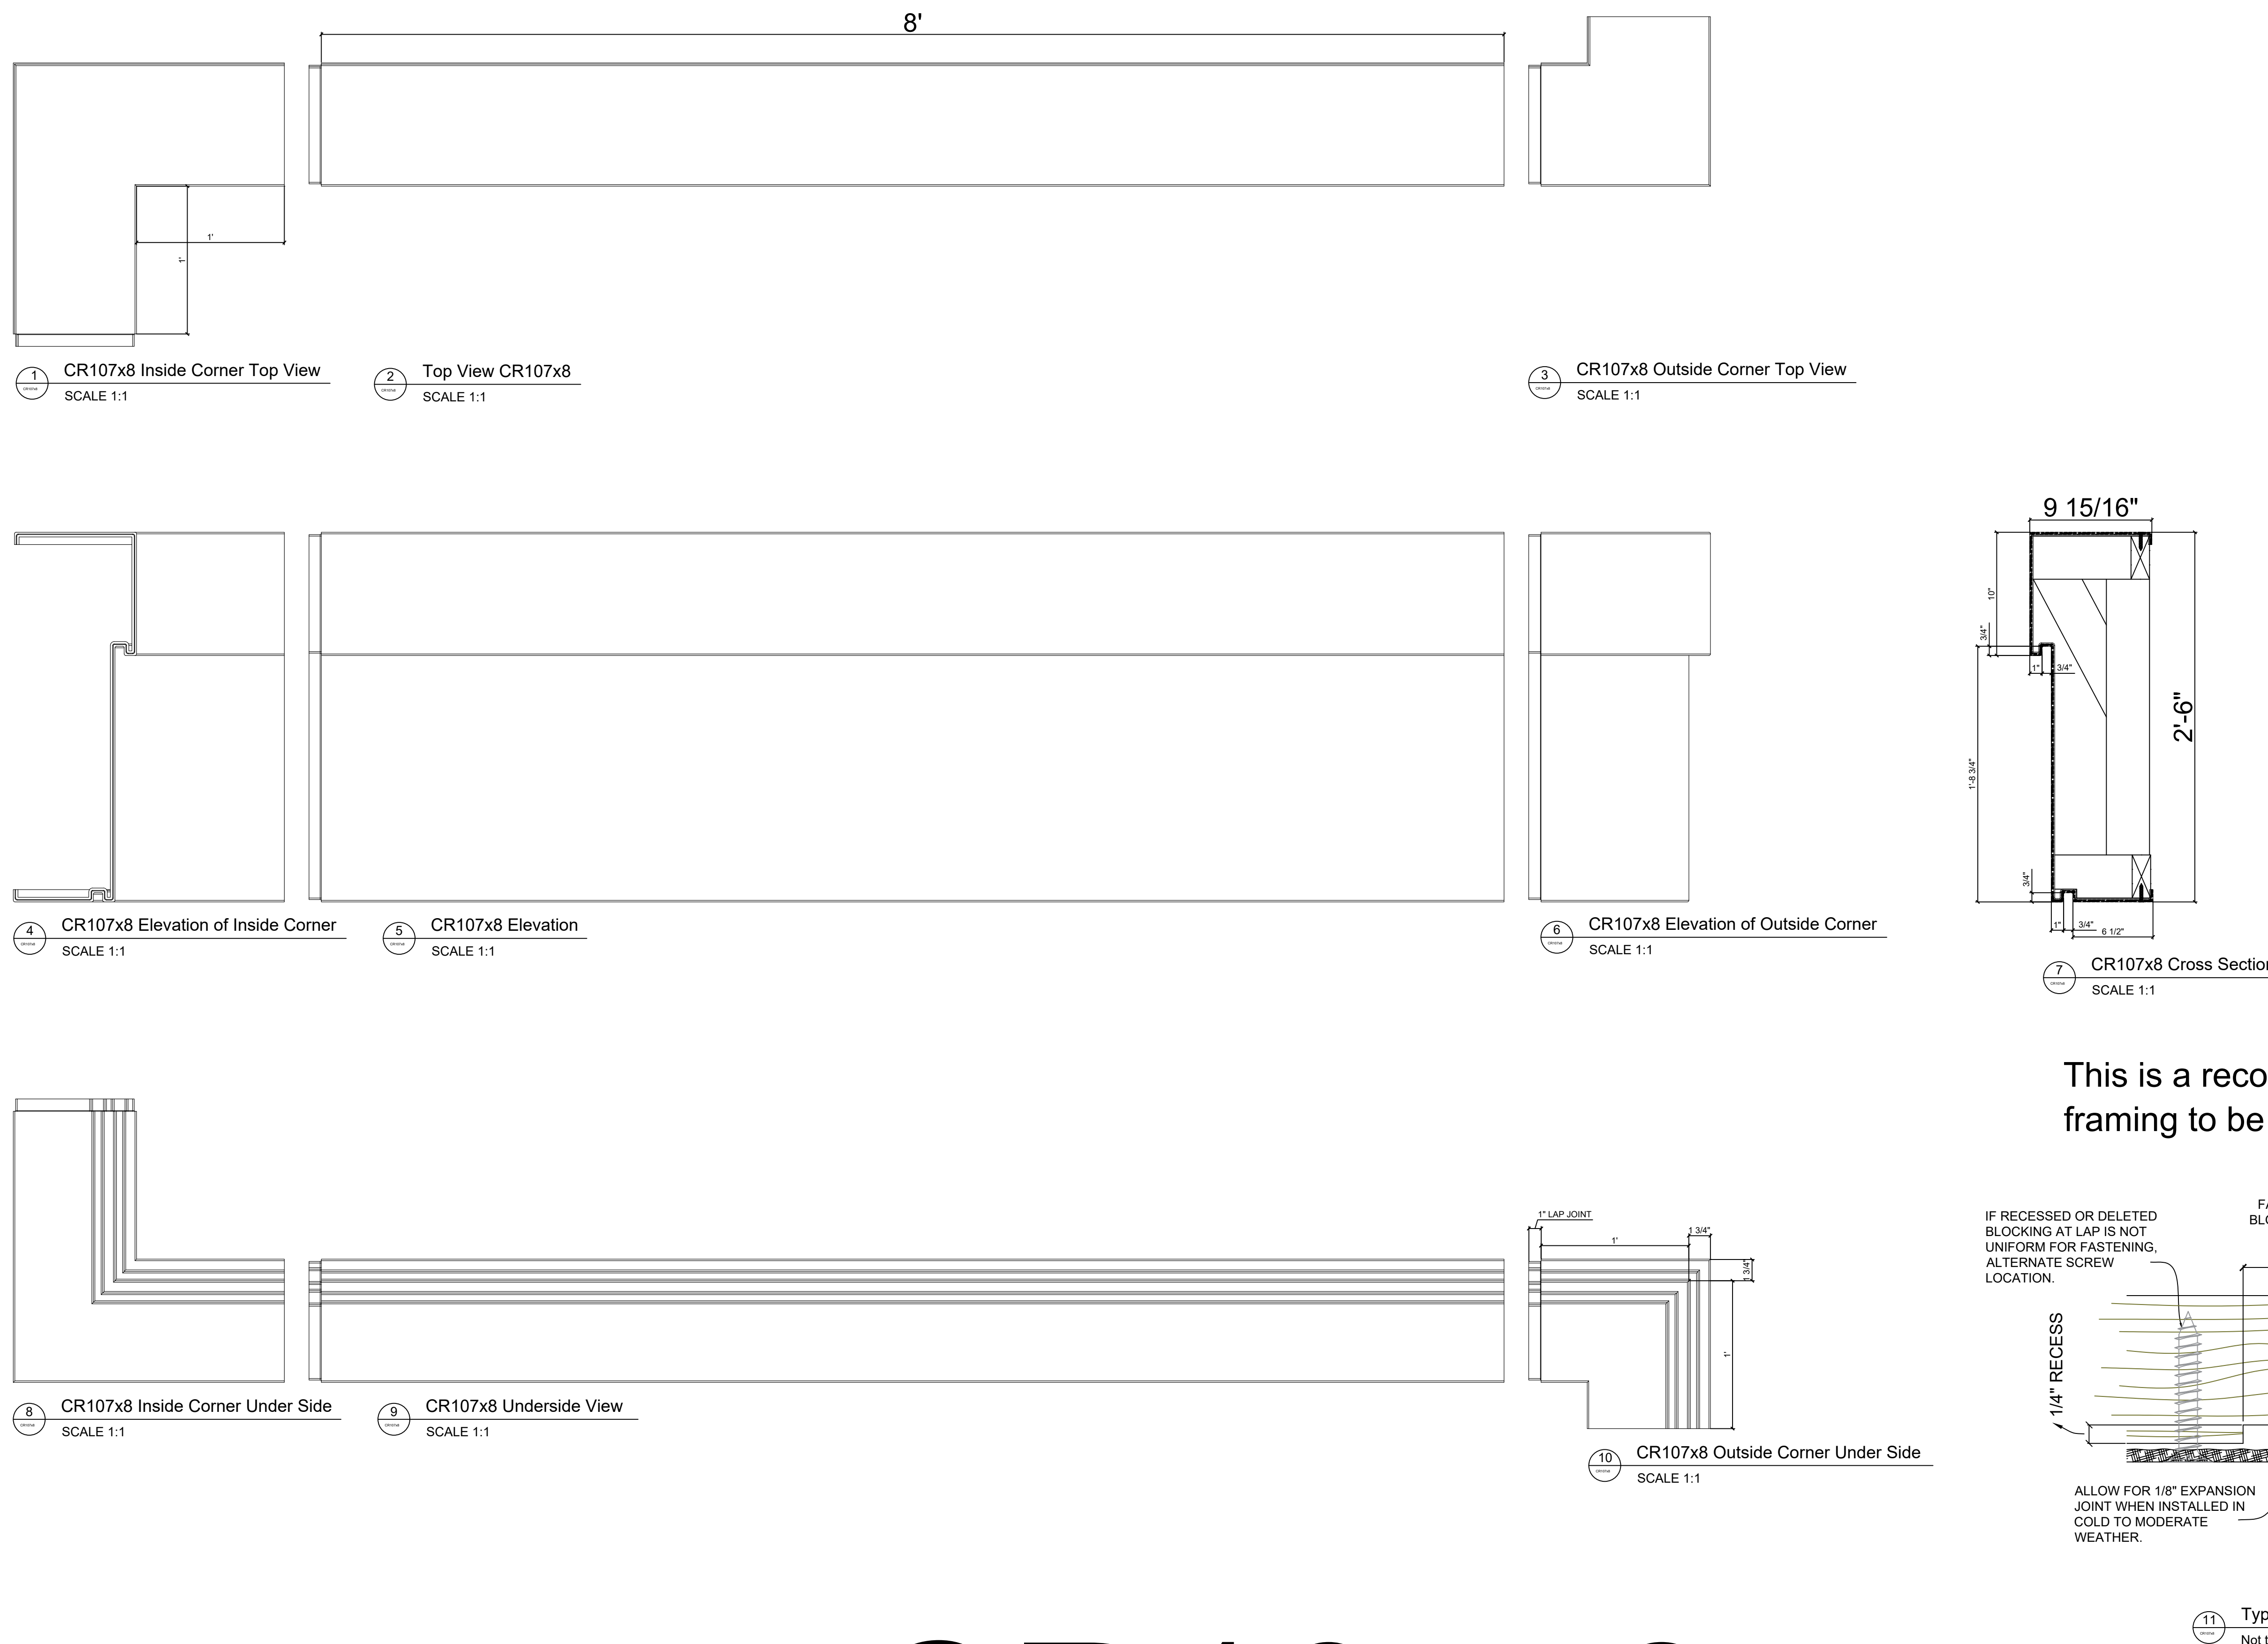

Fiberglass Cornice by Architectural Mall, Inc Available in Paint-Grade or Pre-Finished Gel Coat, Stone Finish, or Granite Finish

This is a recommendation. Actual framing to be determined by Engineer.

CR107x8

2' 6" H x 9-15/16" P x 96" L

Manufactured By Architectural Mall, Inc
642 W Winthrop Ave ~ Addison, IL 60101

T.877-279-9993 F. 877-271-9994

www.columnsandbalustrades.com

sales@architecturalmall.com