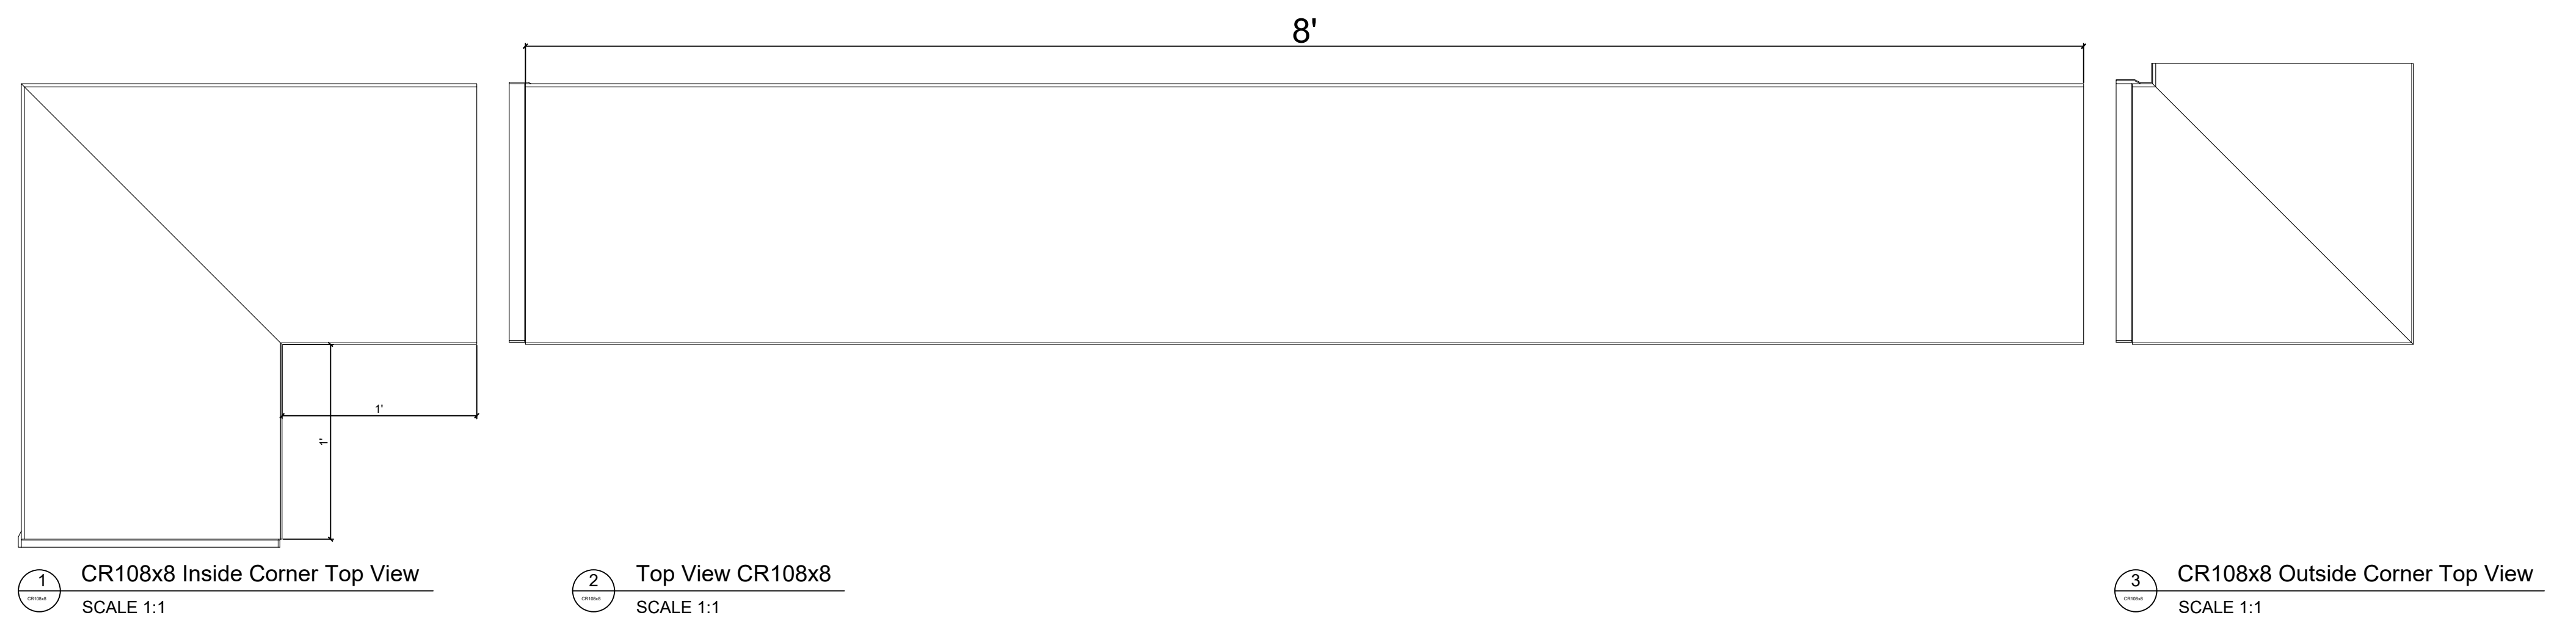

Fiberglass Cornice by Architectural Mall, Inc Available in Paint-Grade or Pre-Finished Gel Coat, Stone Finish, or Granite Finish

This is a recommendation. Actual framing to be determined by Engineer.

CR108x8

1' 4-3/8" H x 1' 4-1/8" P x 96" L

Manufactured By Architectural Mall, Inc
642 W Winthrop Ave ~ Addison, IL 60101

T.877-279-9993 F. 877-271-9994

www.columnsandbalustrades.com

sales@architecturalmall.com