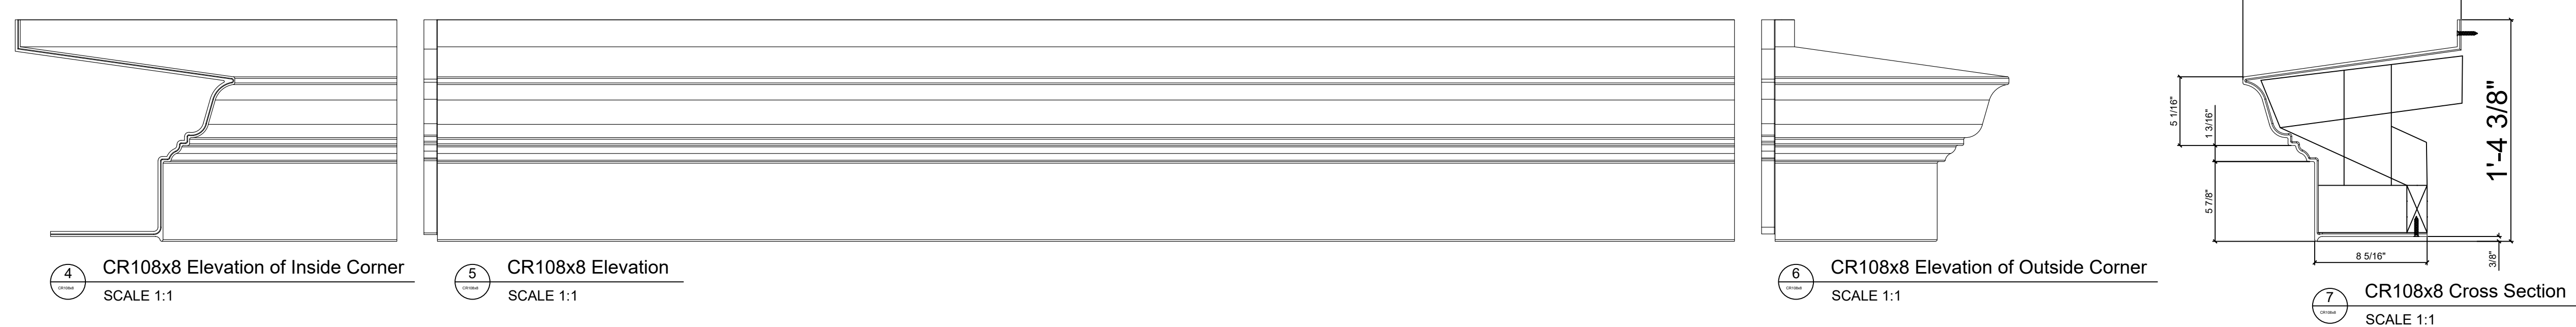

Fiberglass Cornice by Architectural Mall, Inc Available in Paint-Grade or Pre-Finished Gel Coat, Stone Finish, or Granite Finish

This is a recommendation. Actual framing to be determined by Engineer.

CR108x8

1' 4-3/8" H x 1' 4-1/8" P x 96" L

Manufactured By Architectural Mall, Inc
642 W Winthrop Ave ~ Addison, IL 60101

T.877-279-9993 F. 877-271-9994

www.columnsandbalustrades.com

sales@architecturalmall.com