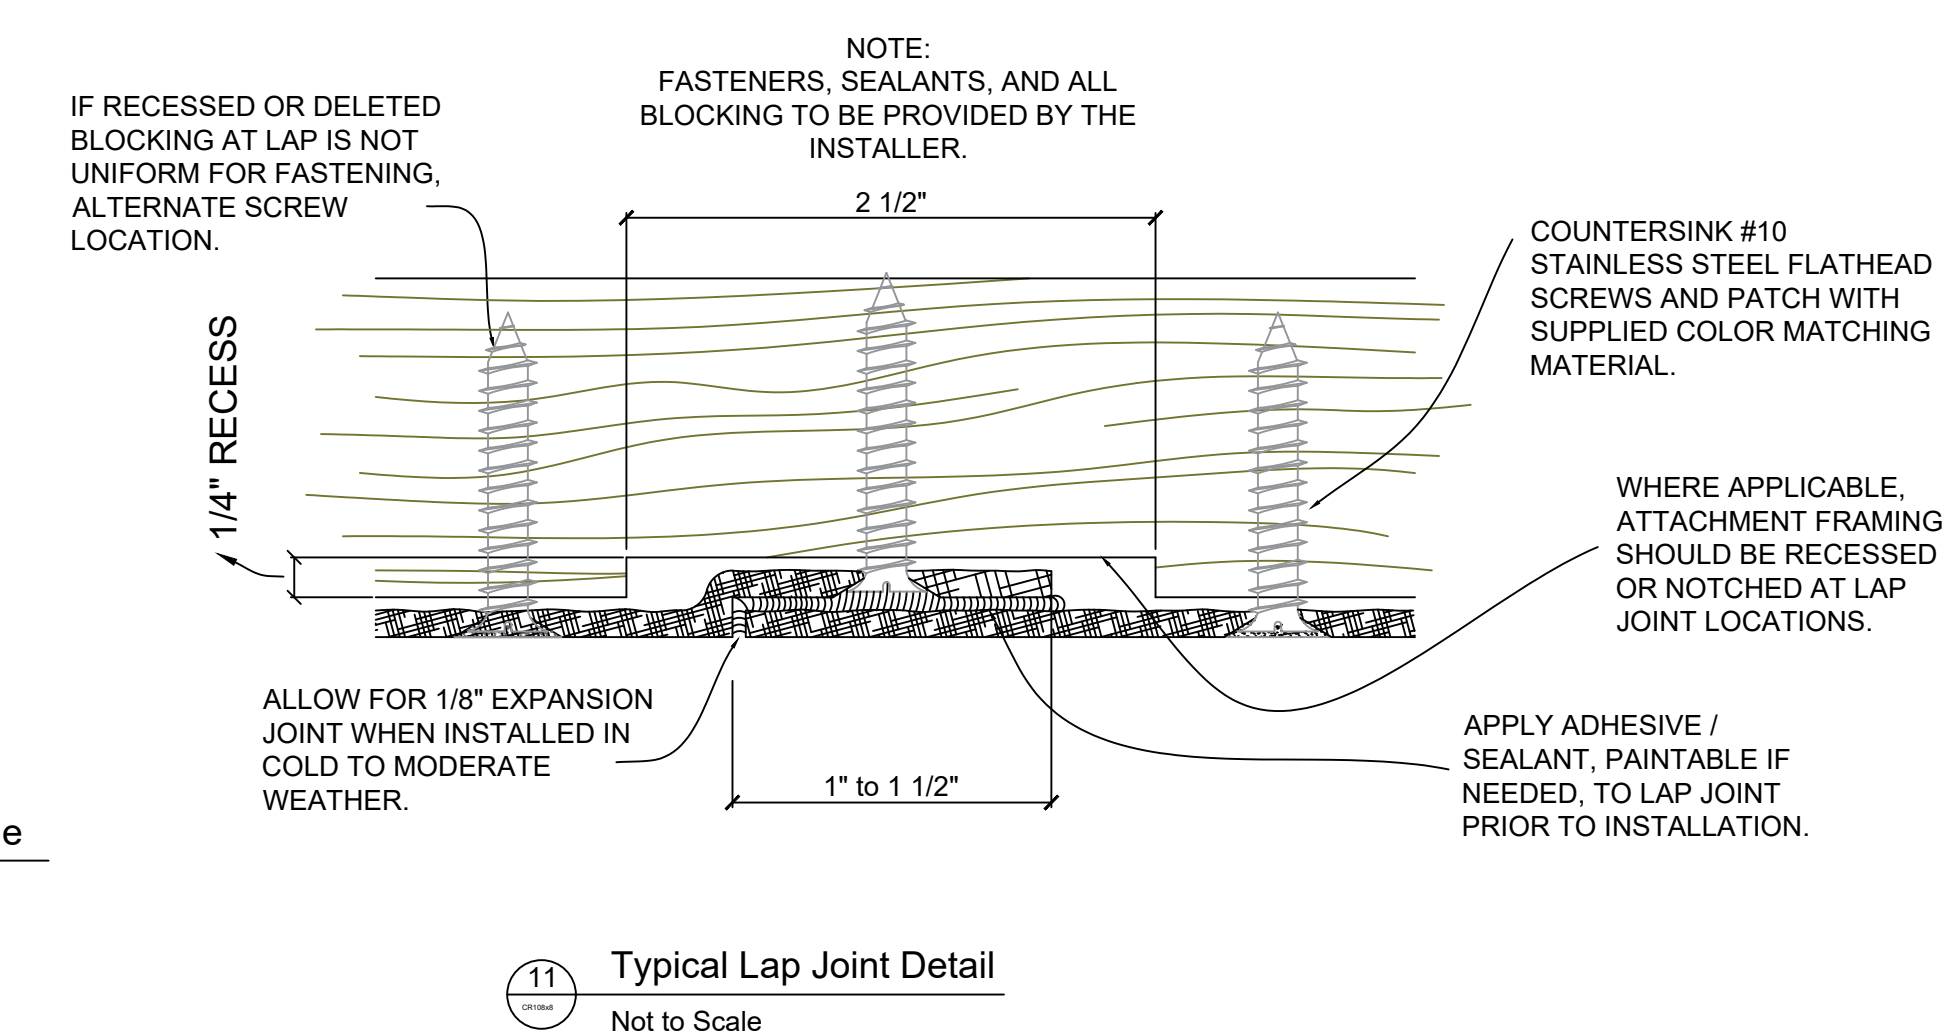

Fiberglass Cornice by Architectural Mall, Inc Available in Paint-Grade or Pre-Finished Gel Coat, Stone Finish, or Granite Finish

This is a recommendation. Actual framing to be determined by Engineer.

CR108x8

1' 4-3/8" H x 1' 4-1/8" P x 96" L

Manufactured By Architectural Mall, Inc
642 W Winthrop Ave ~ Addison, IL 60101

T.877-279-9993 F. 877-271-9994

www.columnsandbalustrades.com

sales@architecturalmall.com