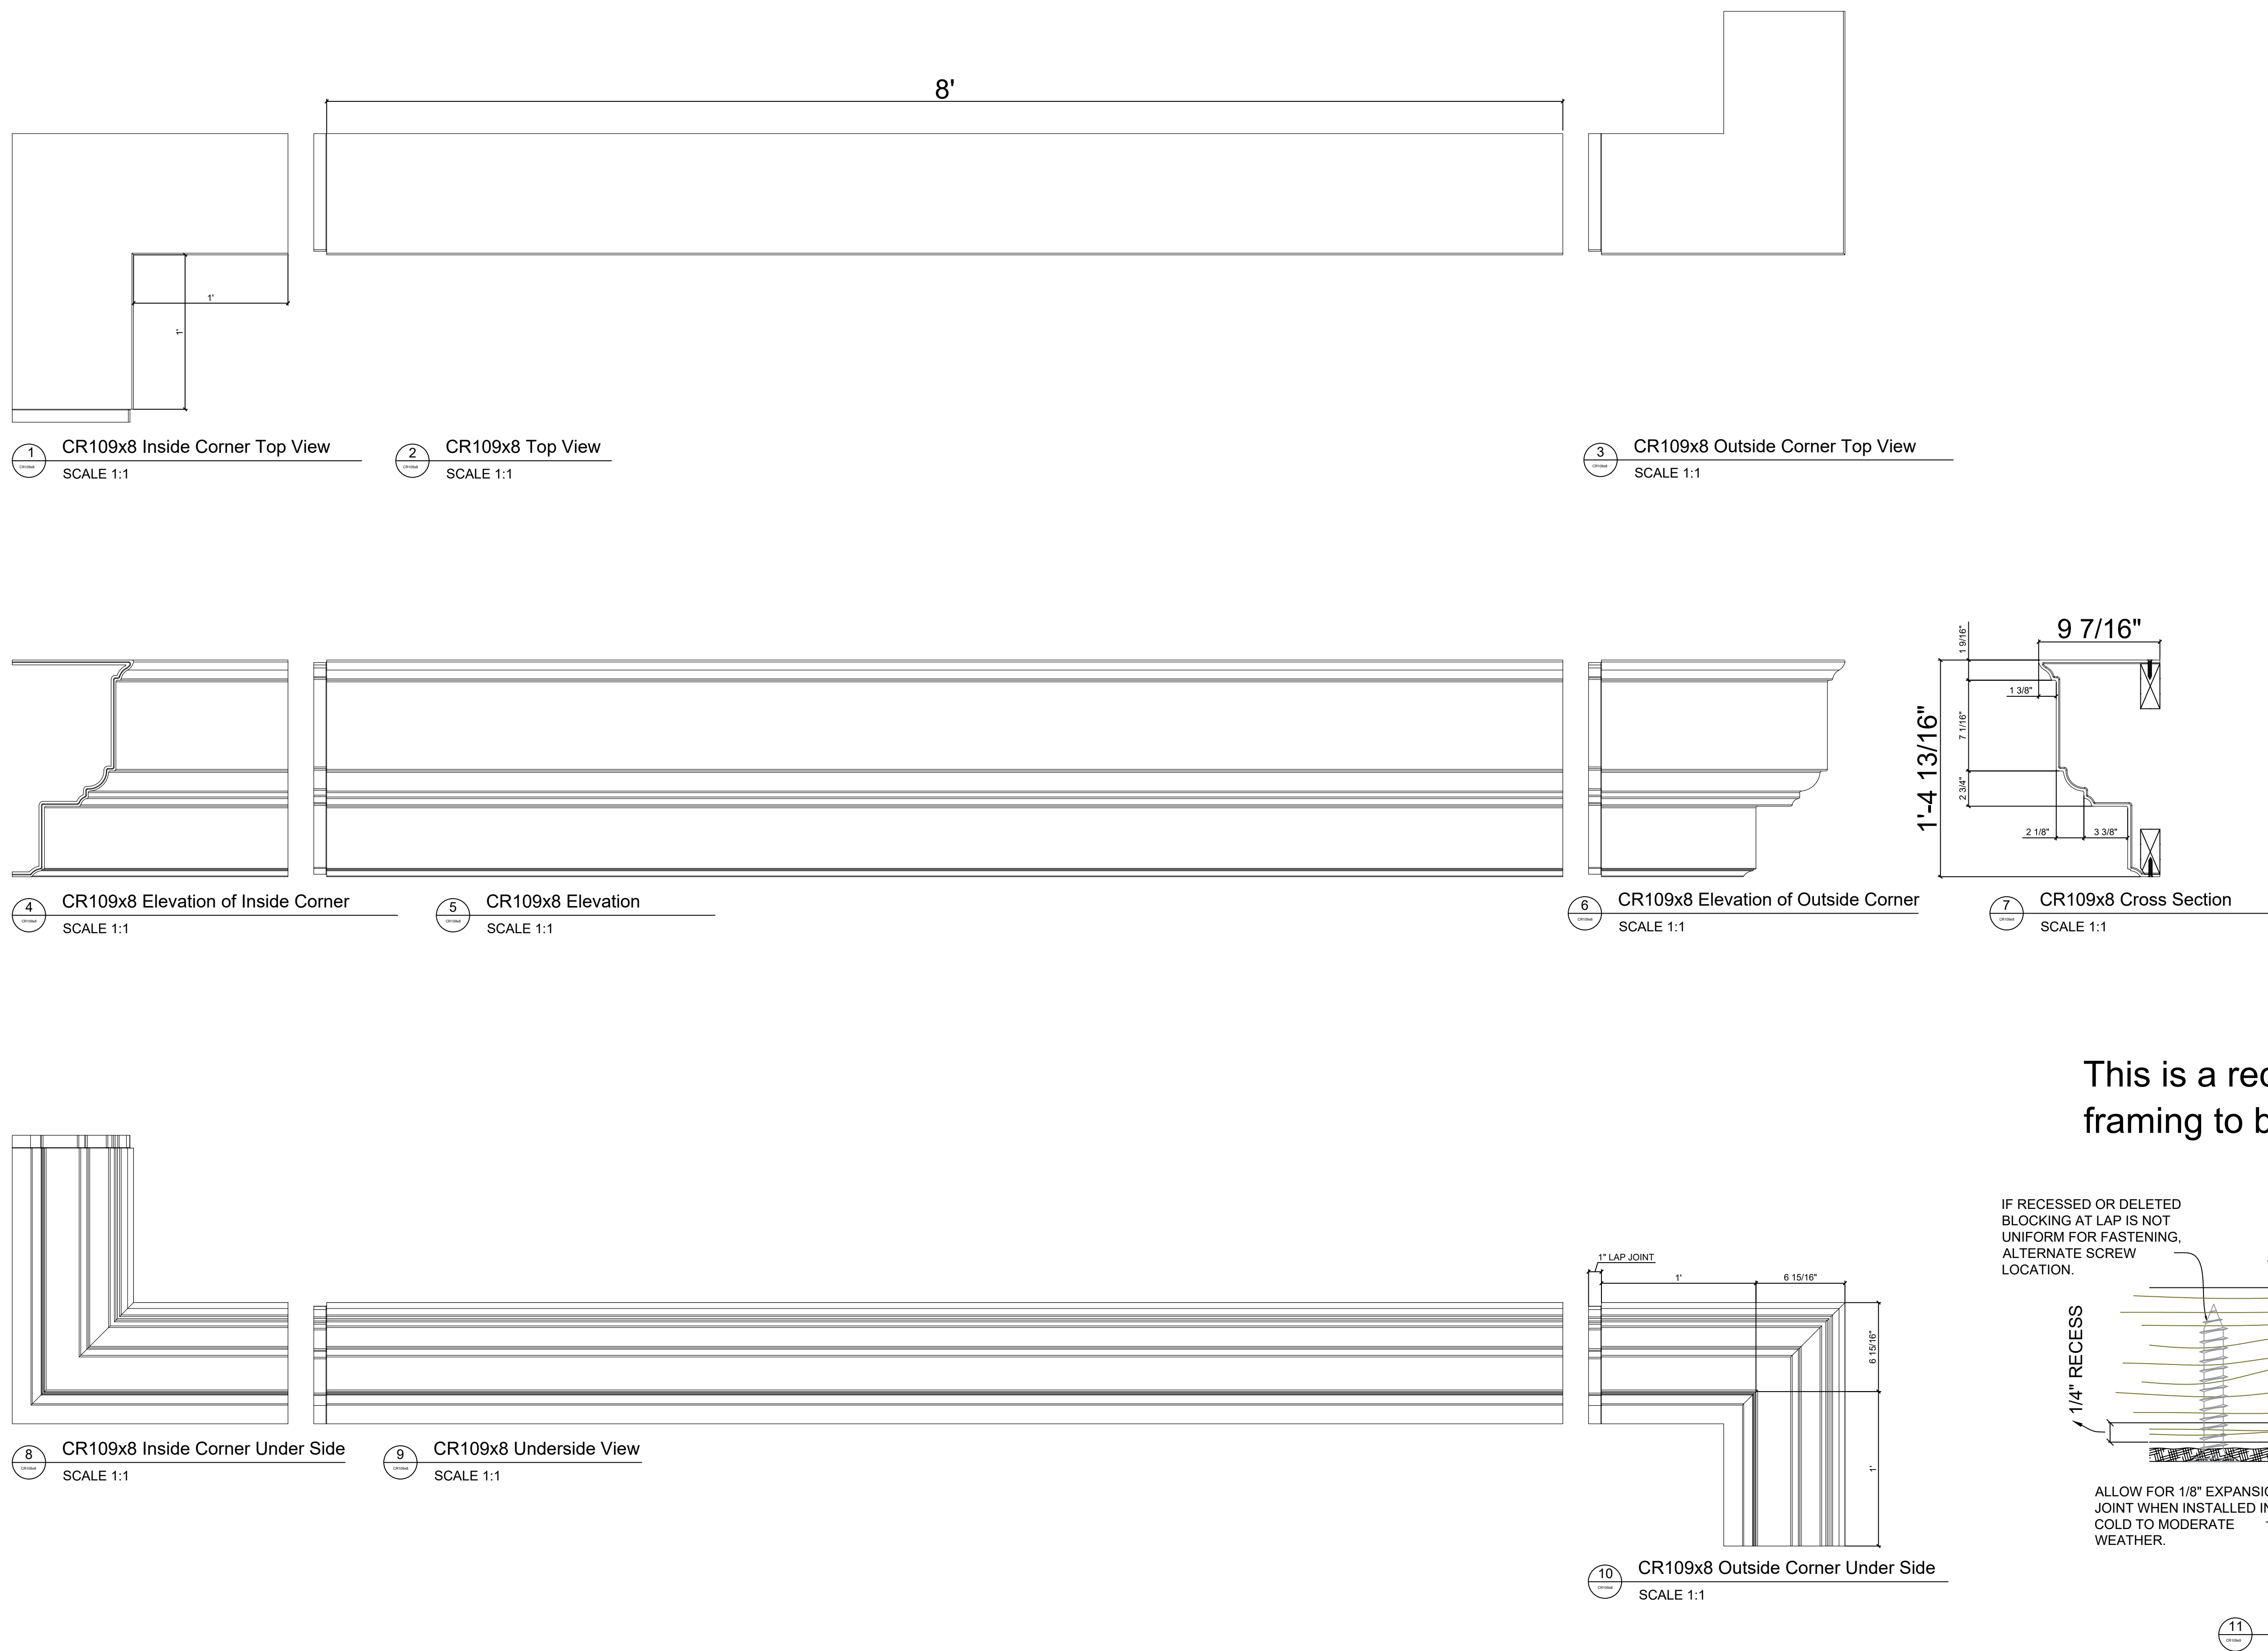

# Fiberglass Cornice by Architectural Mall, Inc Available in Paint-Grade or Pre-Finished Gel Coat, Stone Finish, or Granite Finish

This is a recommendation. Actual framing to be determined by Engineer.

## CR109x8

1' 4-13/16" H x 9-7/16" P x 96" L

Manufactured By Architectural Mall, Inc  
642 W Winthrop Ave ~ Addison, IL 60101

T.877-279-9993 F. 877-271-9994

[www.columnsandbalustrades.com](http://www.columnsandbalustrades.com)