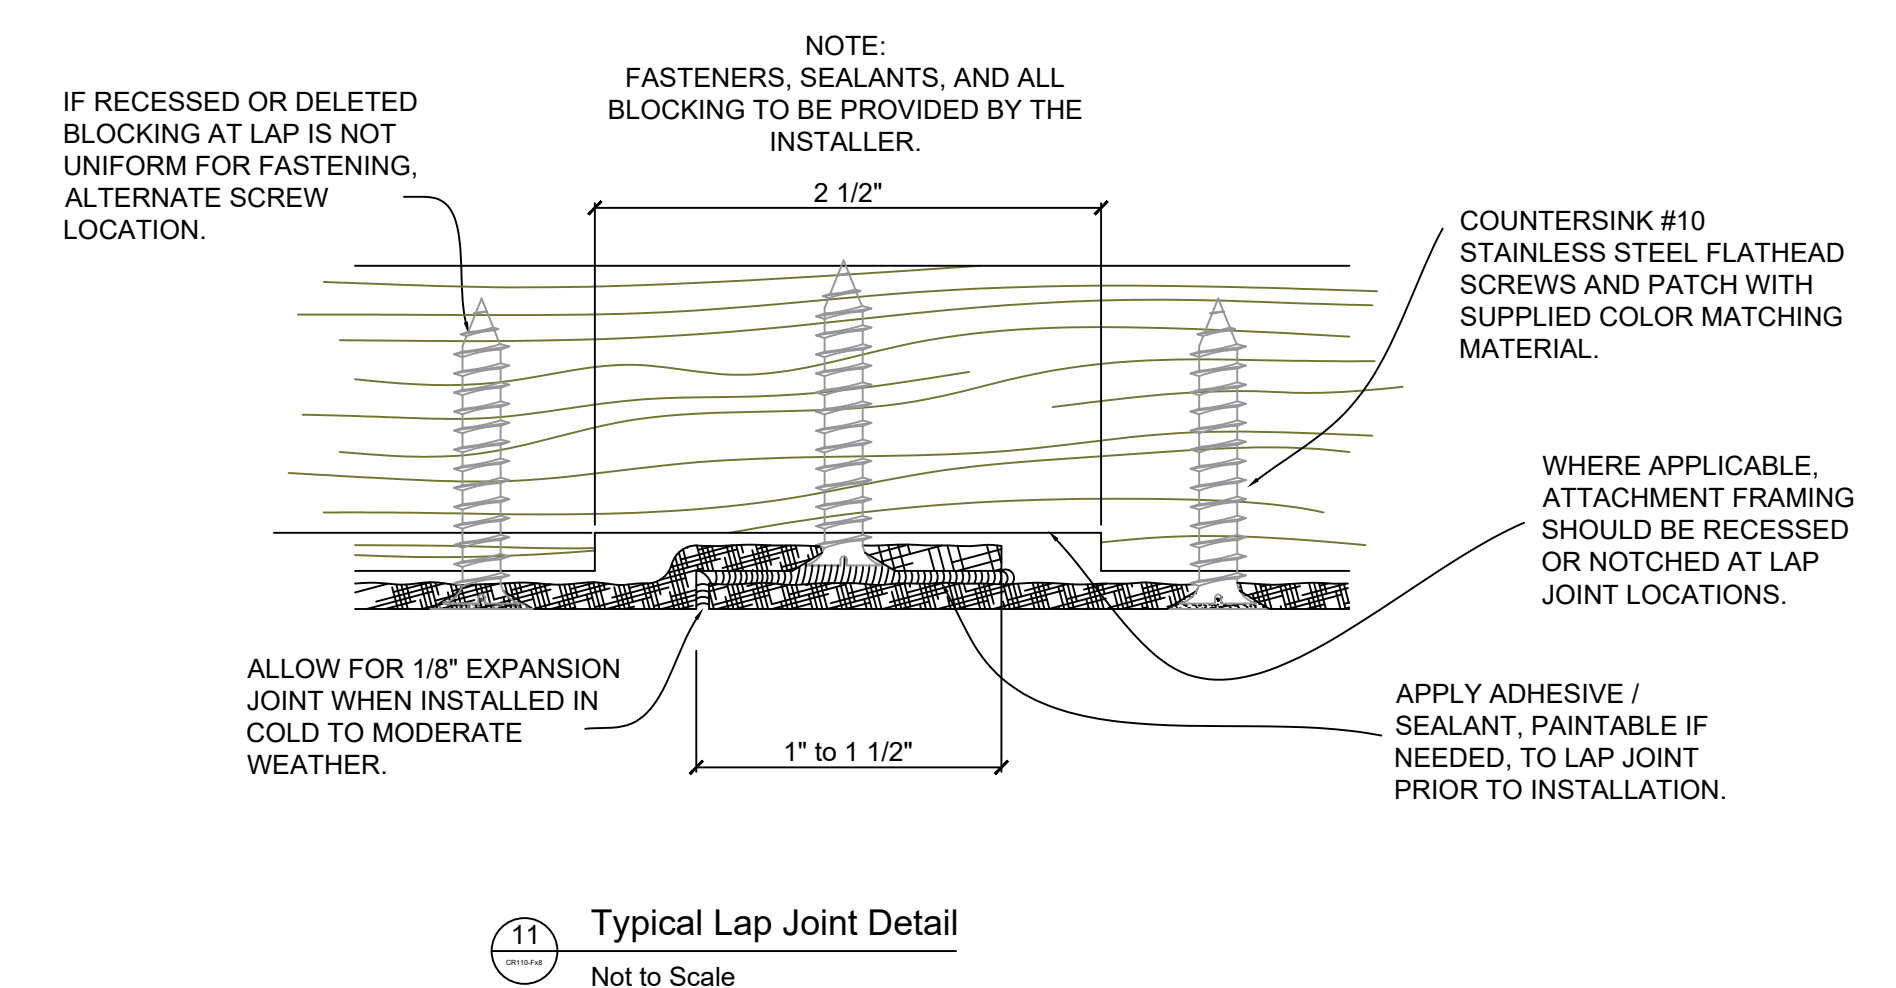

Fiberglass Cornice by Architectural Mall, Inc

Available in Paint-Grade or Pre-Finished Gel Coat, Stone Finish, or Granite Finish

This is a recommendation. Actual framing to be determined by Engineer.

CR110-Fx8

2' 2" H x 12-7/8" P x 96" L

Manufactured By Architectural Mall, Inc
 642 W Winthrop Ave ~ Addison, IL 60101
 T.877-279-9993 F. 877-271-9994
www.columnsandbalustrades.com
sales@architecturallmall.com