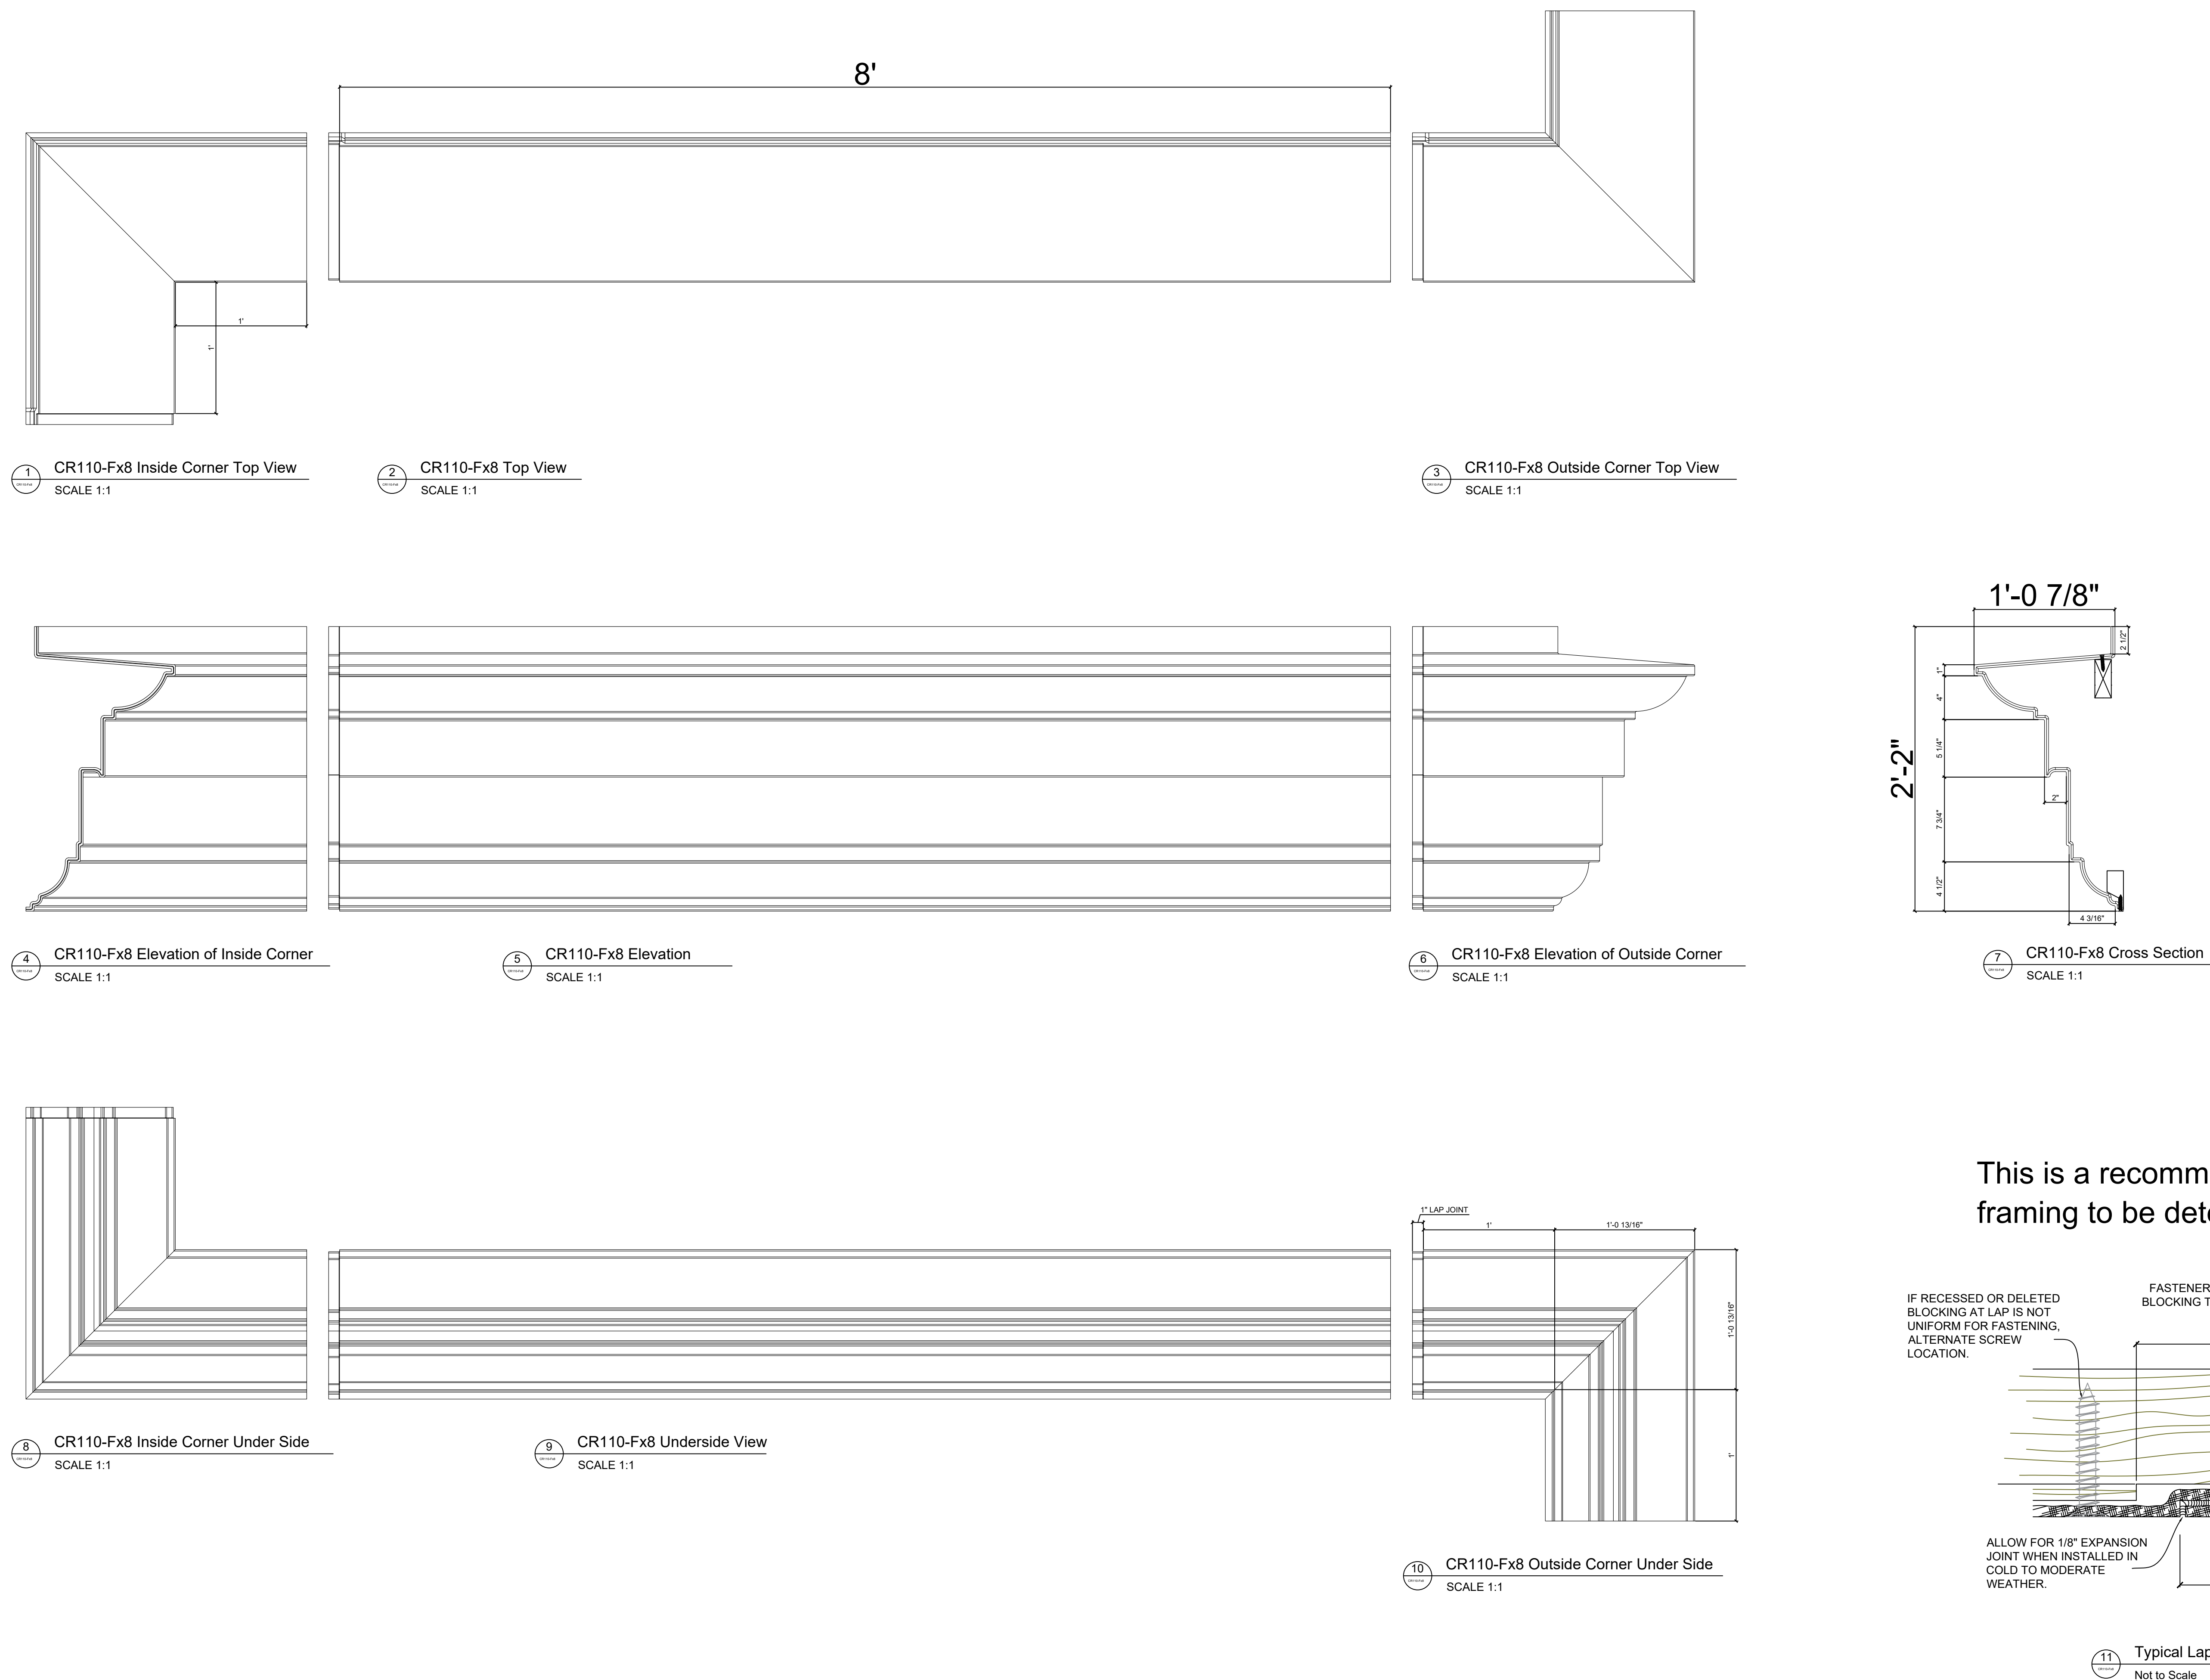

Fiberglass Cornice by Architectural Mall, Inc

Available in Paint-Grade or Pre-Finished Gel Coat, Stone Finish, or Granite Finish

This is a recommendation. Actual framing to be determined by Engineer.

CR110-Fx8

2' 2" H x 12-7/8" P x 96" L

Manufactured By Architectural Mall, Inc
 642 W Winthrop Ave ~ Addison, IL 60101
 T.877-279-9993 F. 877-271-9994
www.columnsandbalustrades.com
sales@architecturallmall.com