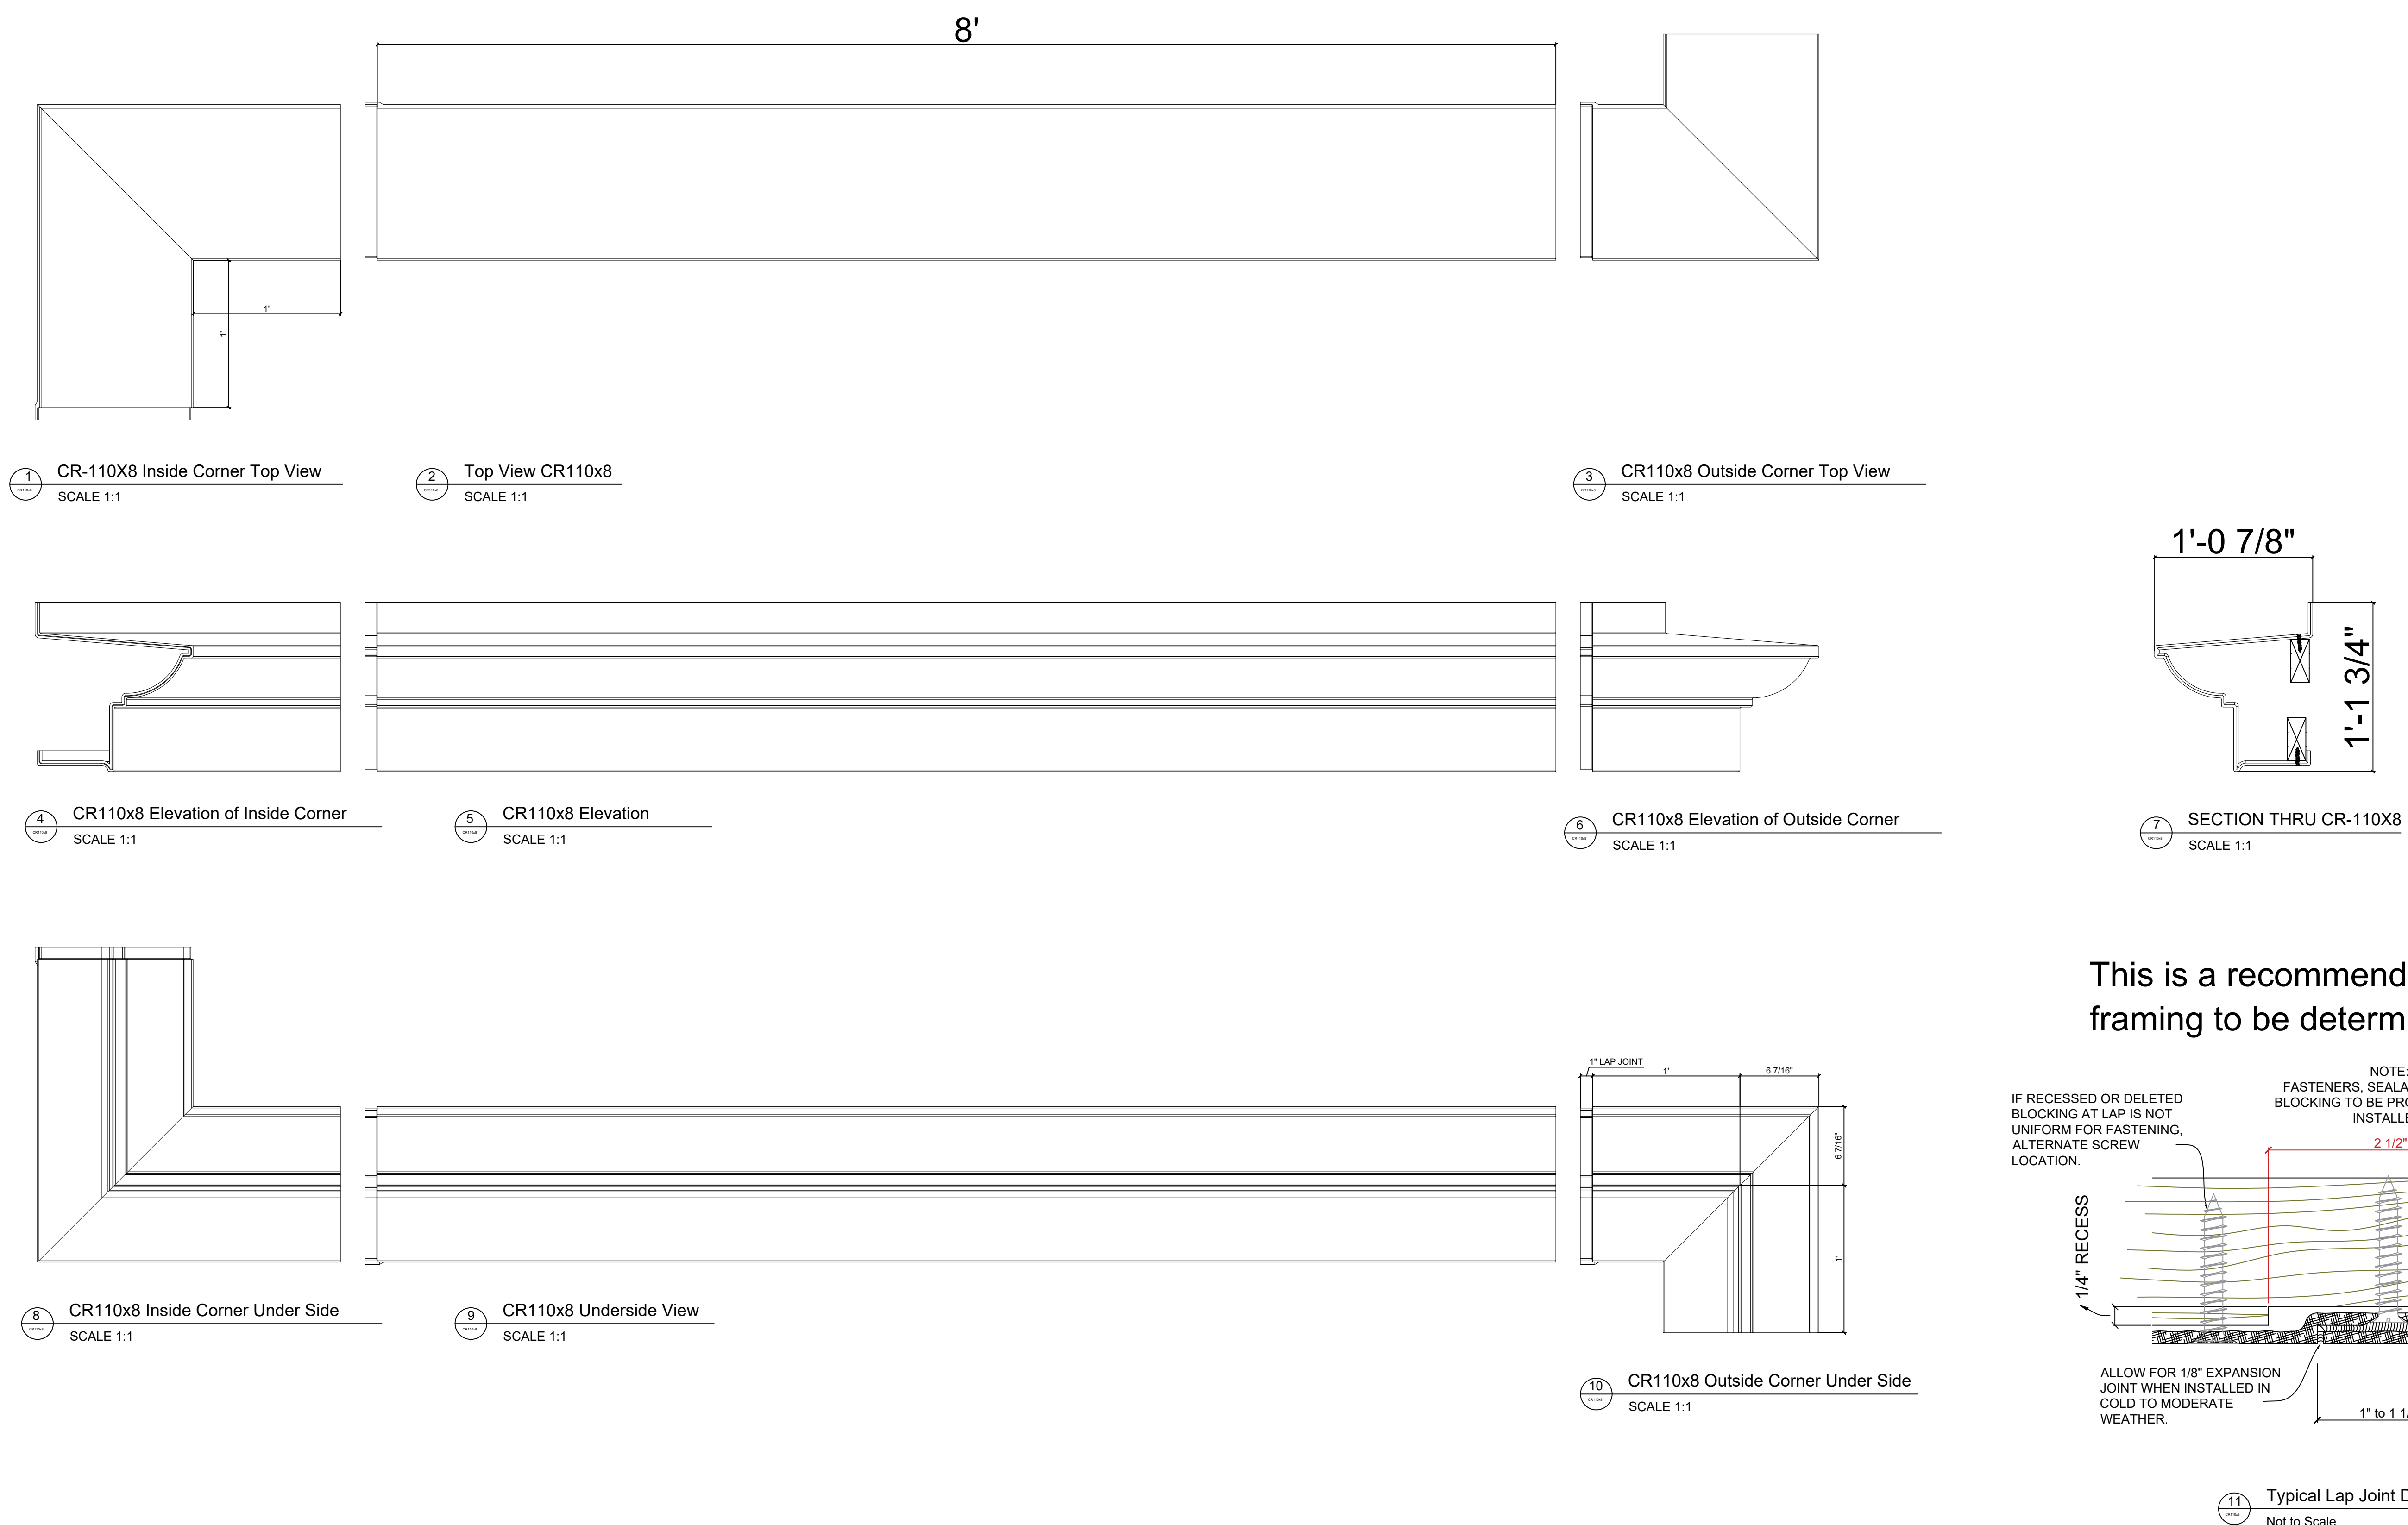

## CR110x8

13-3/4" H x 12-7/8" P x 96" L

Manufactured By Architectural Mall, Inc  
642 W Winthrop Ave ~ Addison, IL 60101

T.877-279-9993 F. 877-271-9994

[www.columnsandbalustrades.com](http://www.columnsandbalustrades.com)