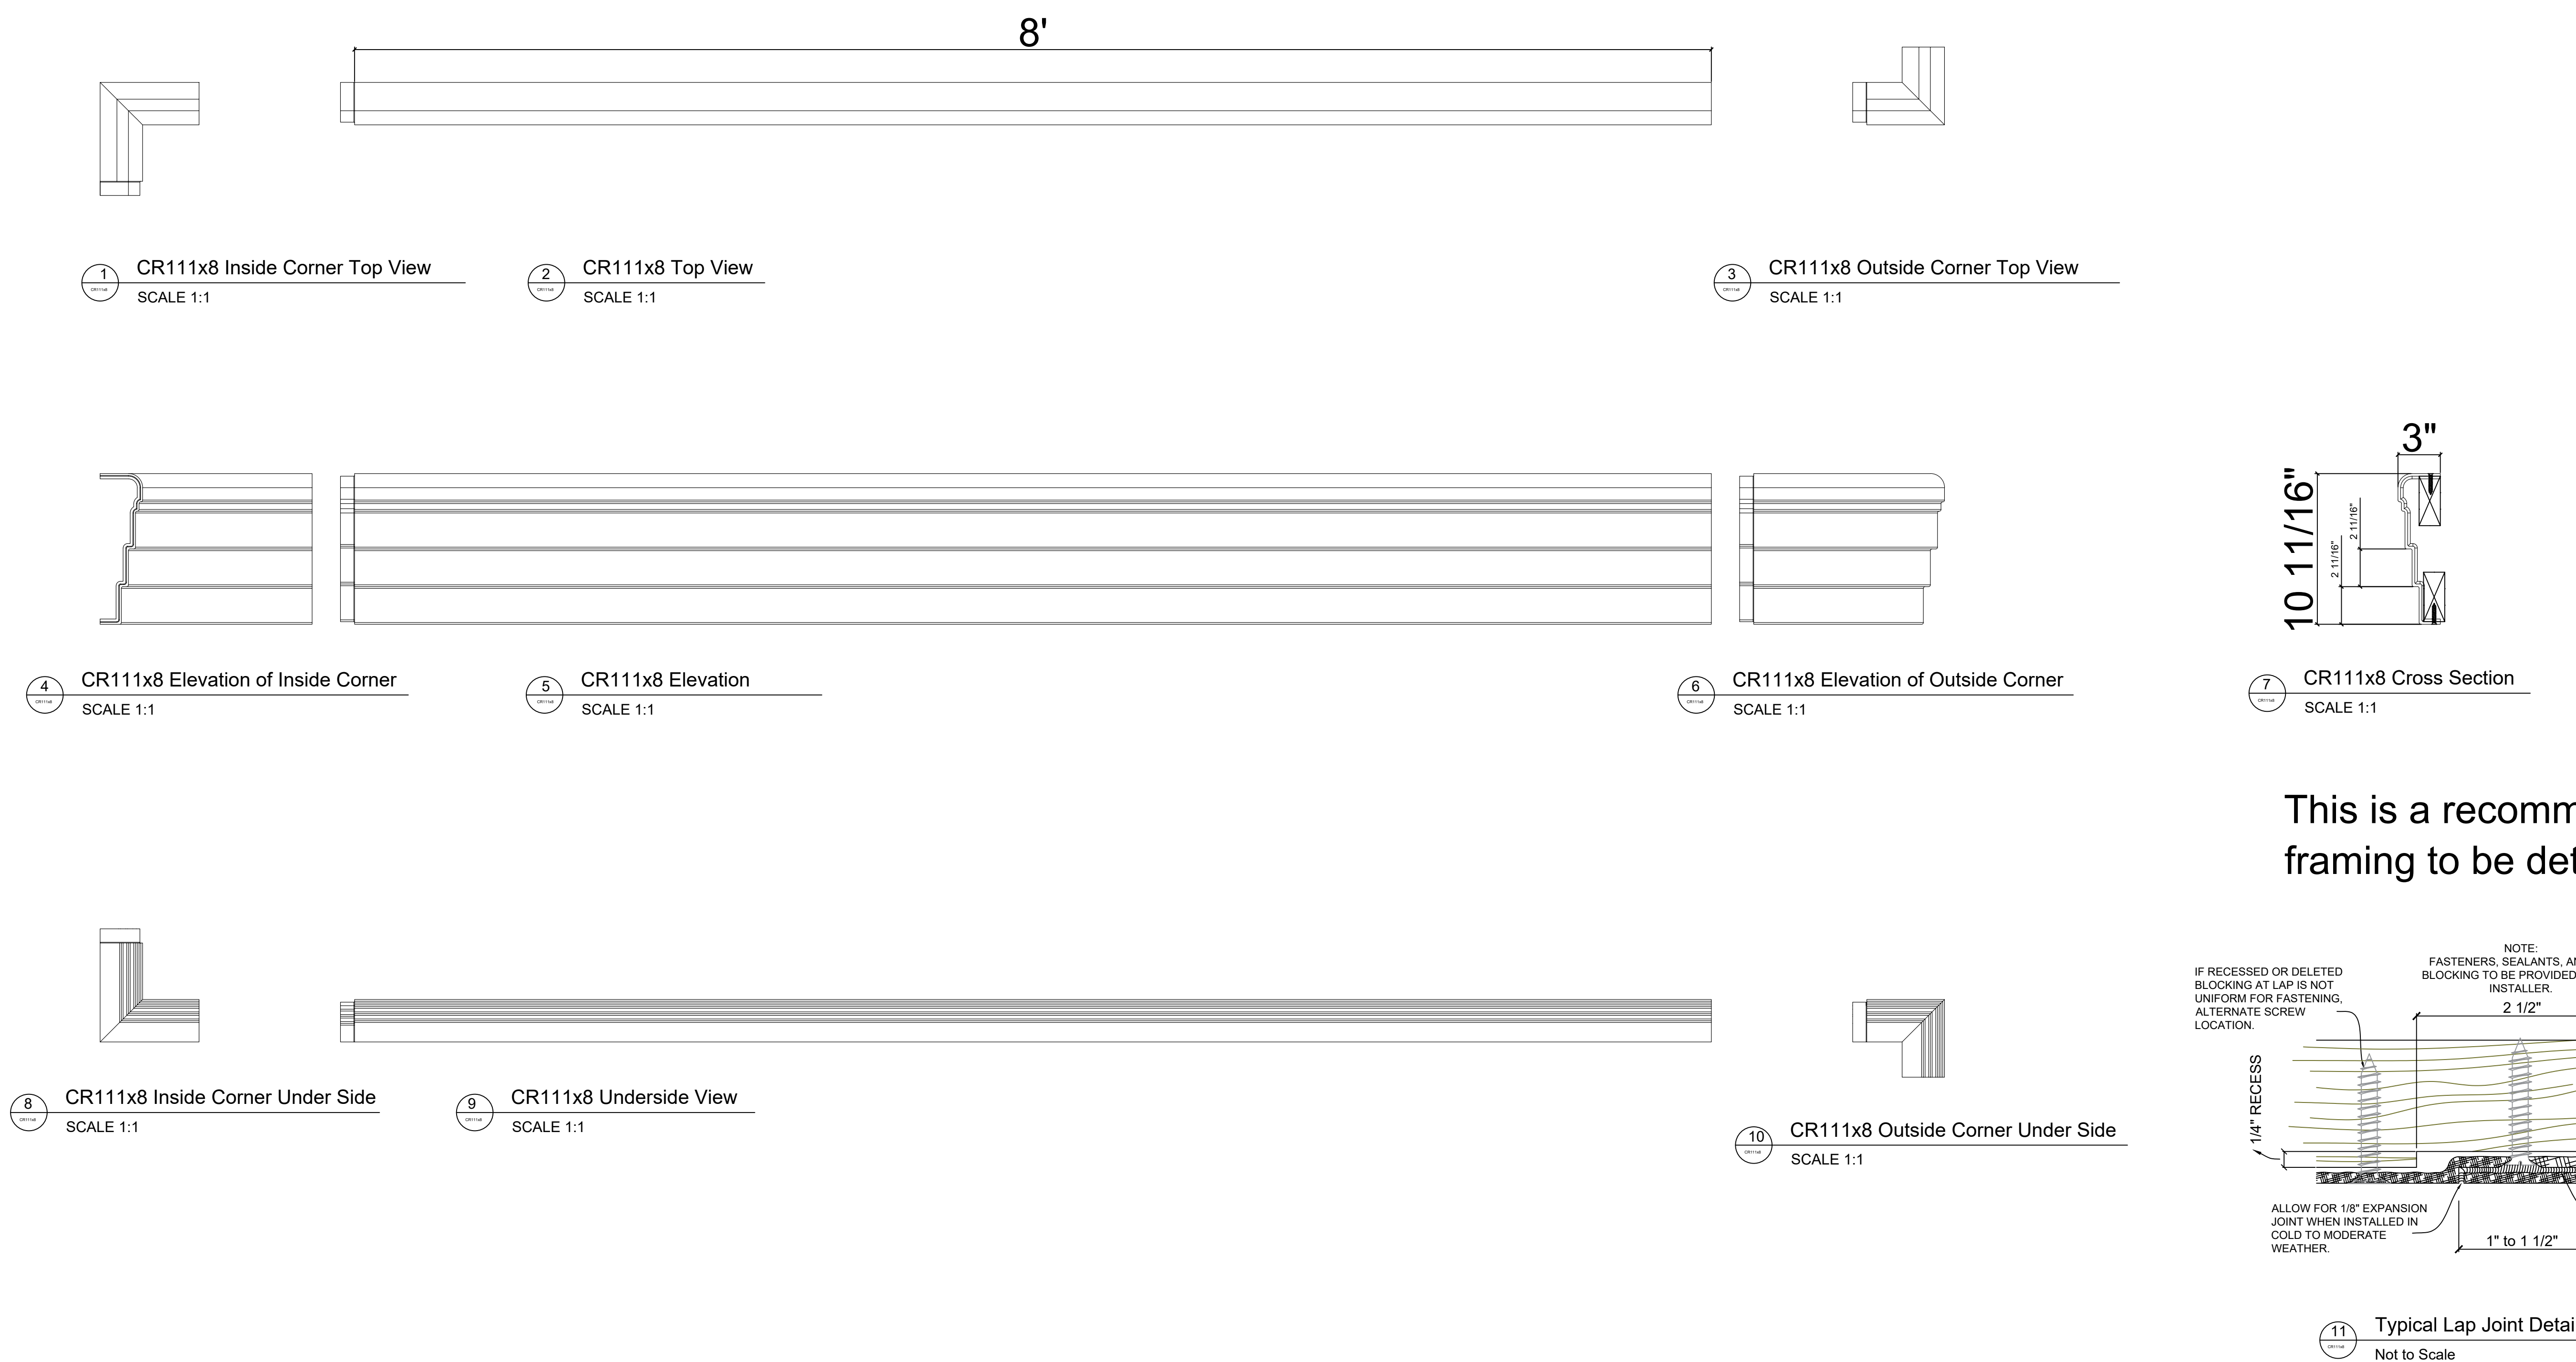

Fiberglass Cornice by Architectural Mall, Inc Available in Paint-Grade or Pre-Finished Gel Coat, Stone Finish, or Granite Finish

CR111x8

10-11/16" H x 3" P x 96" L

Manufactured By Architectural Mall, Inc

642 W Winthrop Ave ~ Addison, IL 60101

T.877-279-9993 F. 877-271-9994

www.columnsandbalustrades.com

sales@architecturalmall.com