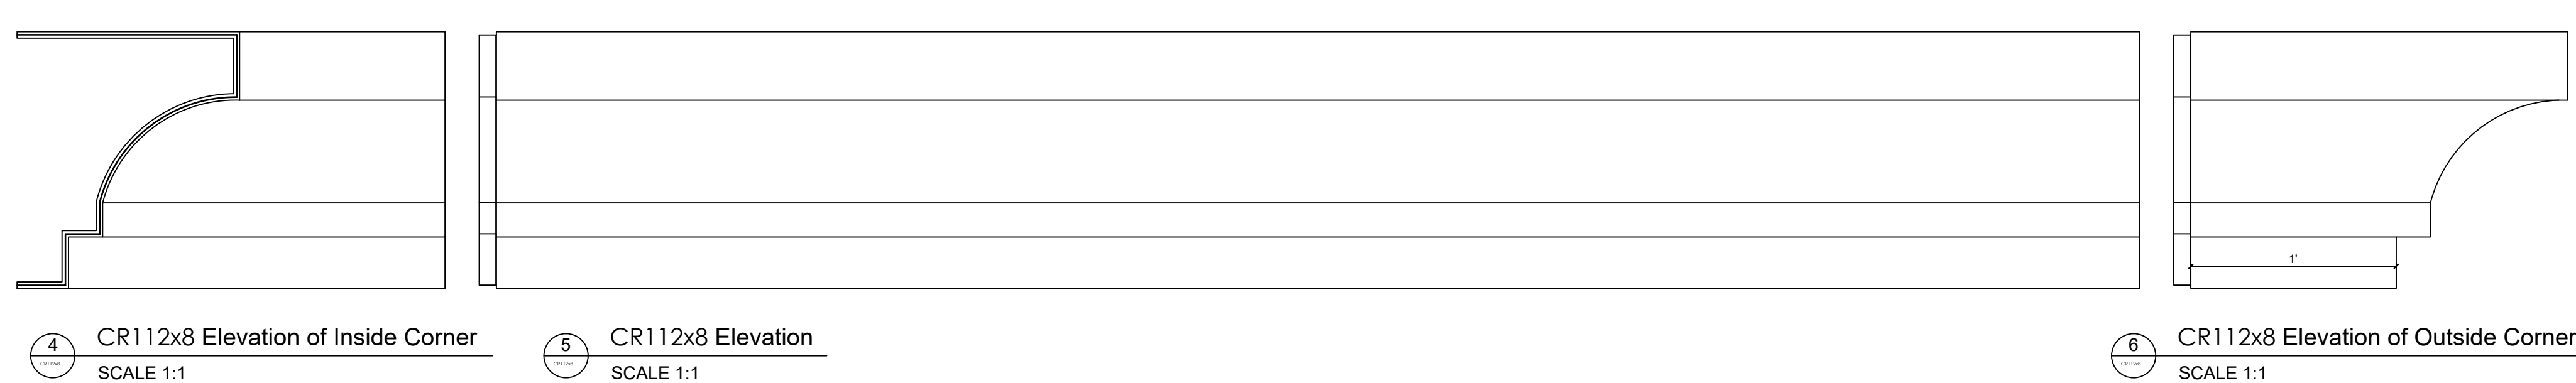

Fiberglass Cornice by Royal Corinthian, Inc Available in Paint-Grade or Pre-Finished Gel Coat, Stone Finish, or Granite Finish

This is a recommendation. Actual framing to be determined by Engineer.

CR112x8

1' 3" H x 1' 1" P x 96" L

Manufactured By Architectural Mall, Inc
642 W Winthrop Ave ~ Addison, IL 60101

T.877-279-9993 F. 877-271-9994

www.columnsandbalustrades.com

sales@architecturalmall.com