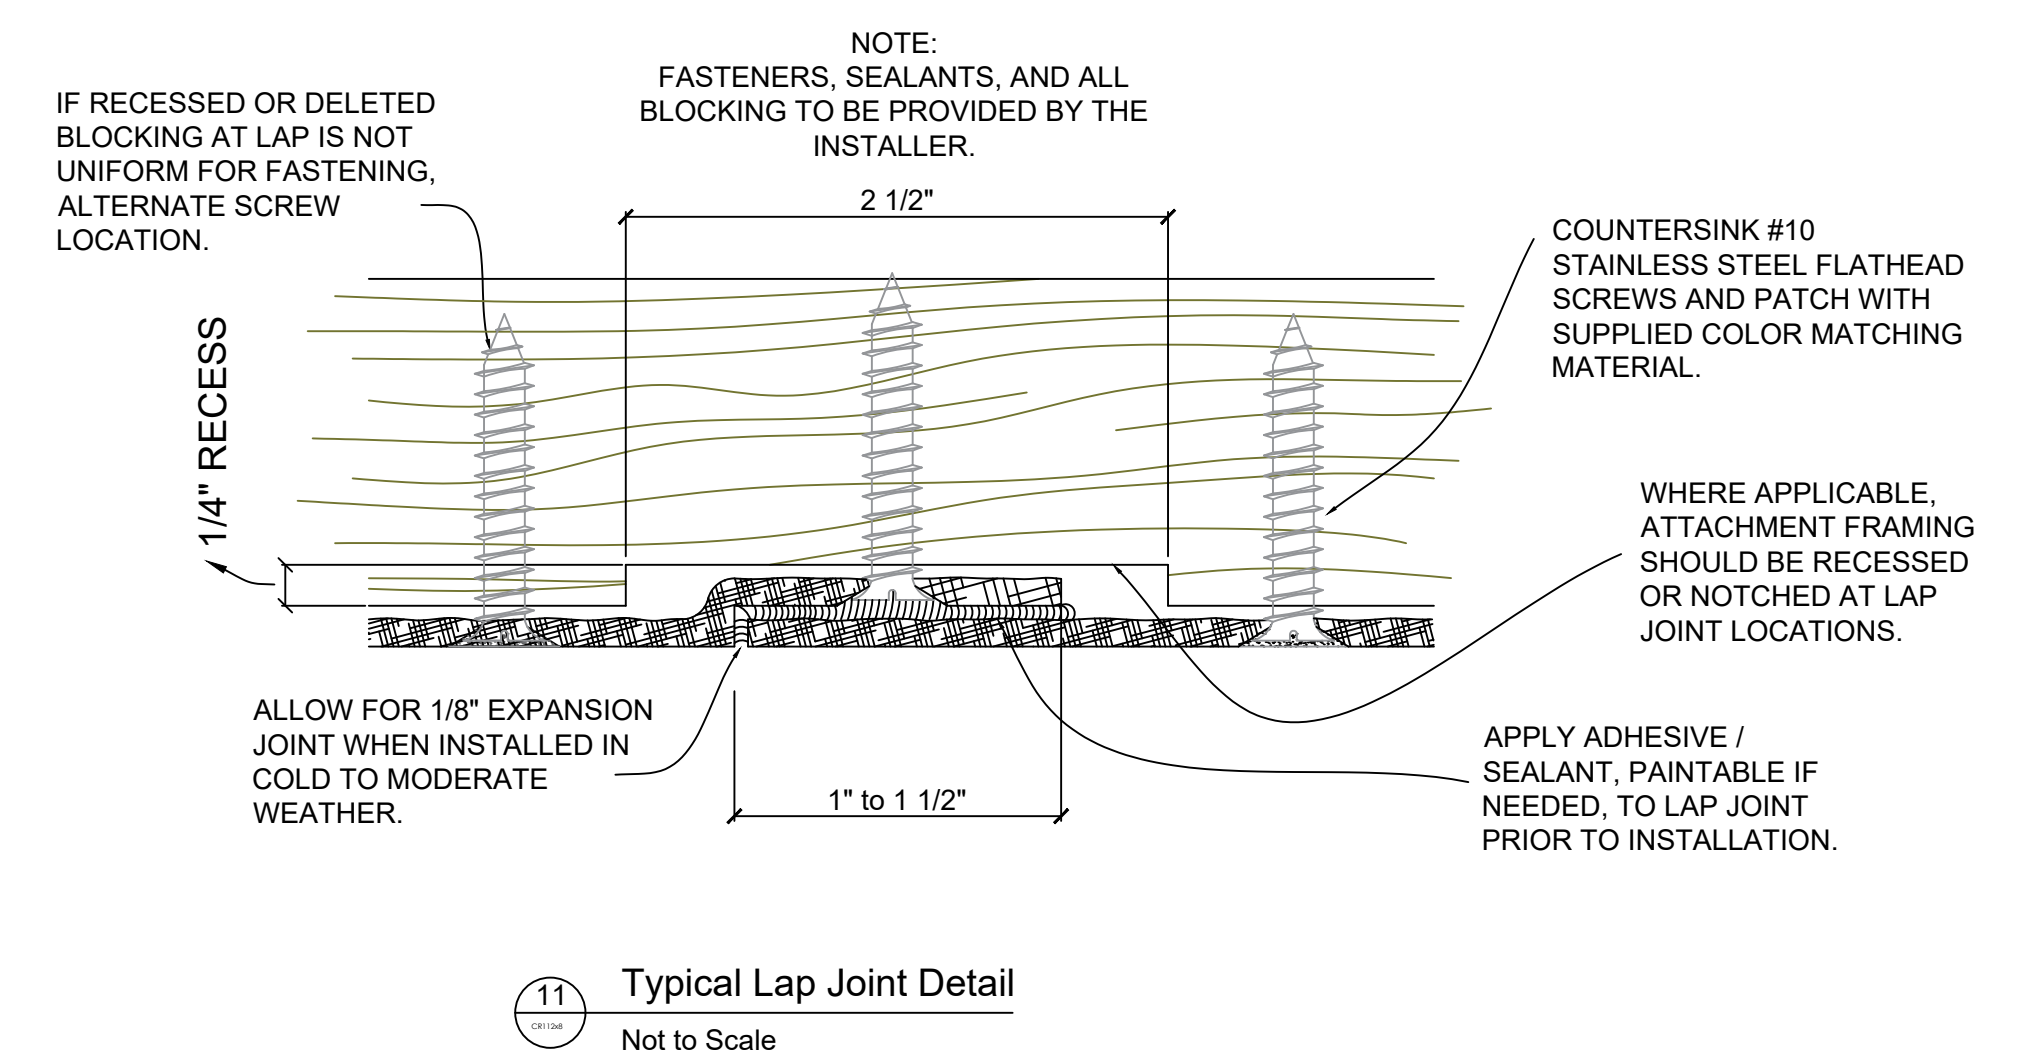

Fiberglass Cornice by Royal Corinthian, Inc Available in Paint-Grade or Pre-Finished Gel Coat, Stone Finish, or Granite Finish

This is a recommendation. Actual framing to be determined by Engineer.

CR112x8