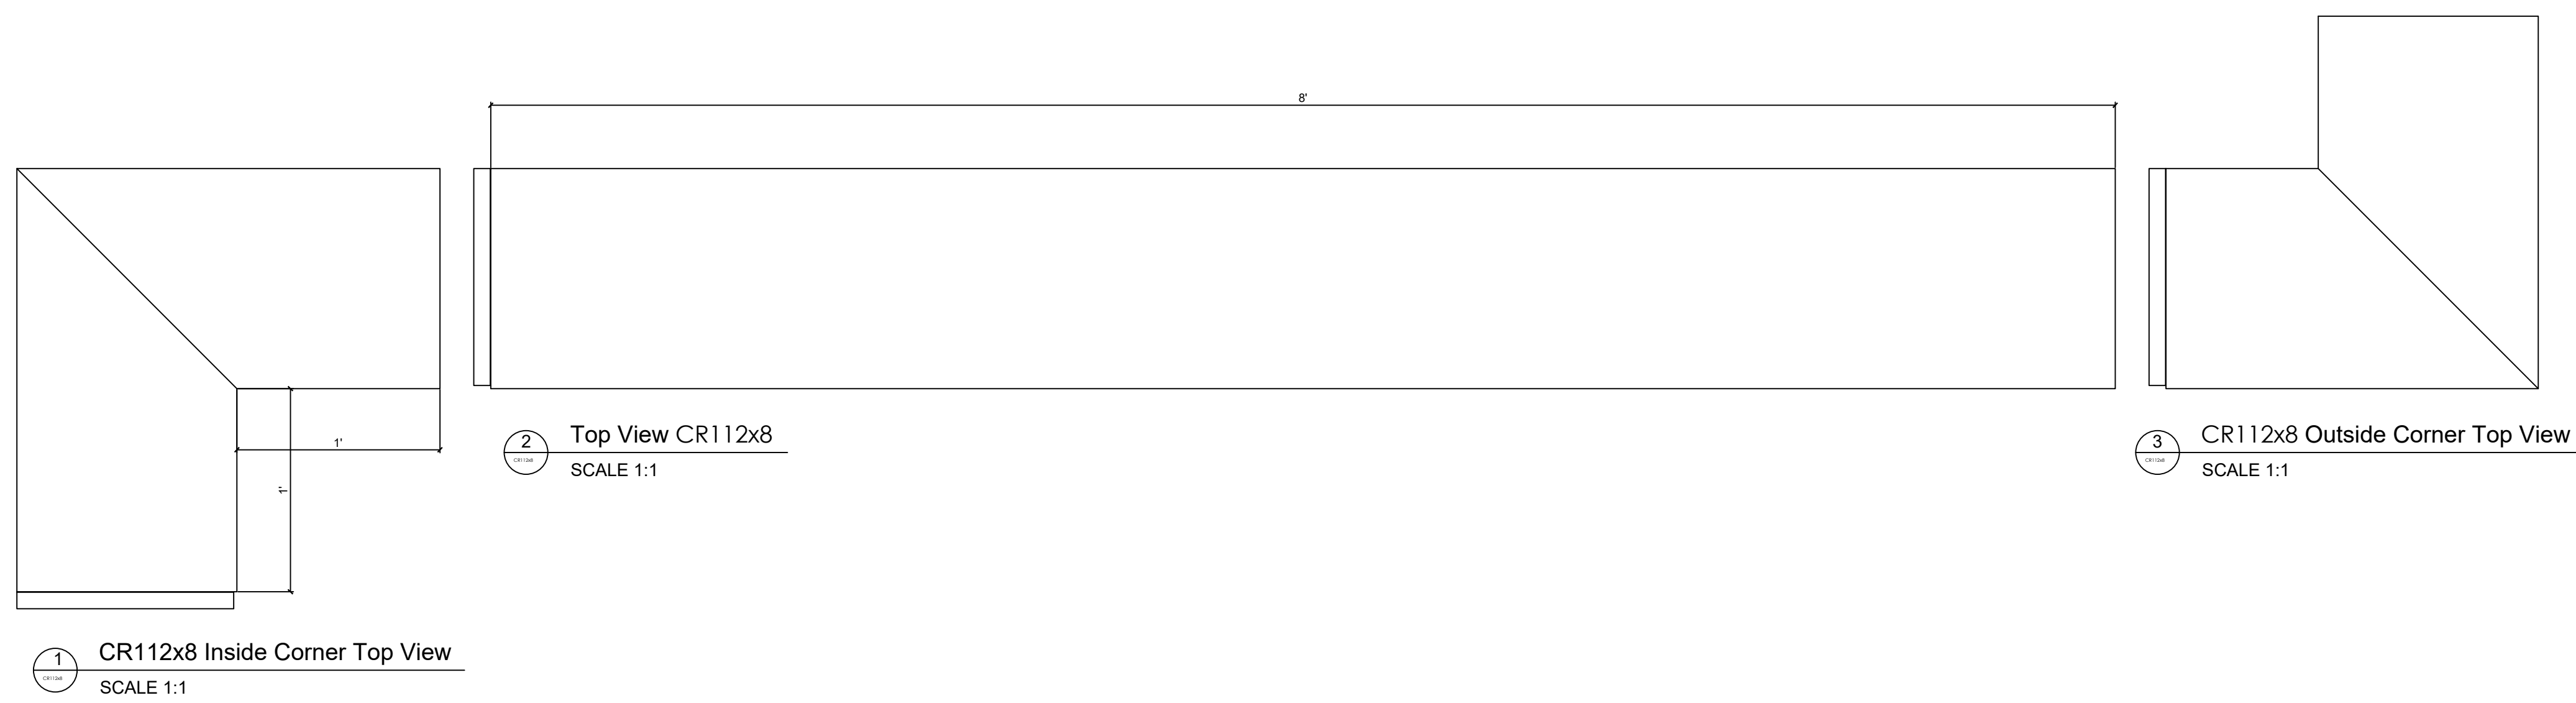

Fiberglass Cornice by Royal Corinthian, Inc Available in Paint-Grade or Pre-Finished Gel Coat, Stone Finish, or Granite Finish

This is a recommendation. Actual framing to be determined by Engineer.

CR112x8

1' 3" H x 1' 1" P x 96" L

Manufactured By Architectural Mall, Inc
642 W Winthrop Ave ~ Addison, IL 60101

T.877-279-9993 F. 877-271-9994

www.columnsandbalustrades.com

sales@architecturalmall.com