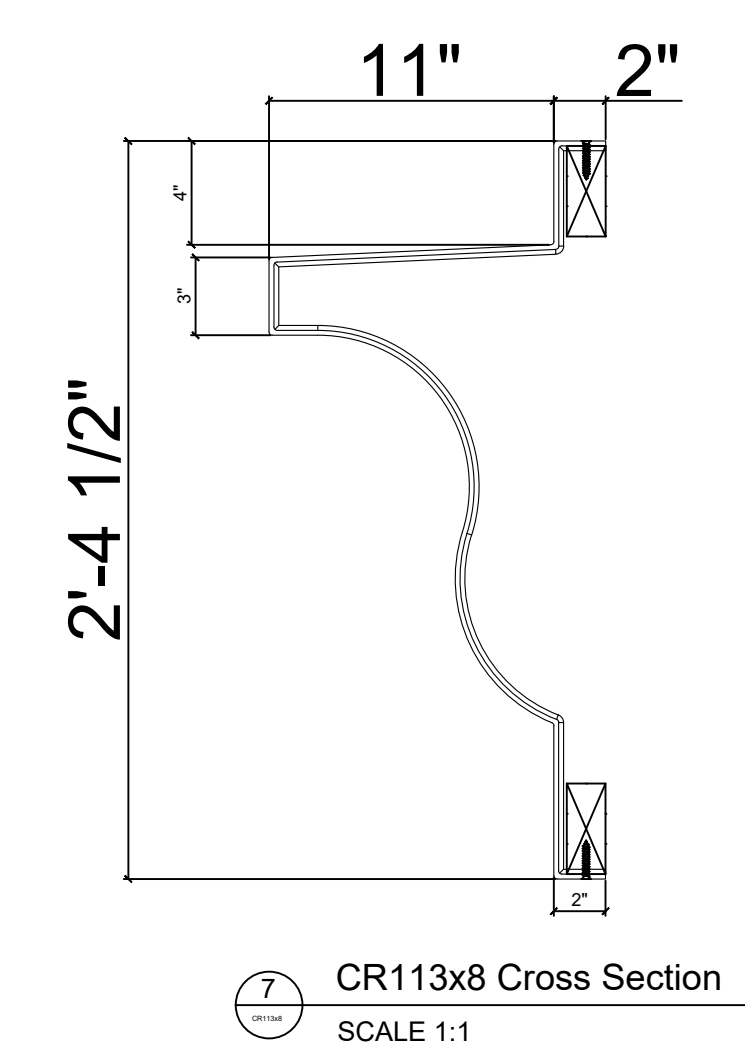

Fiberglass Cornice by Architectural Mall, Inc Available in Paint-Grade or Pre-Finished Gel Coat, Stone Finish, or Granite Finish