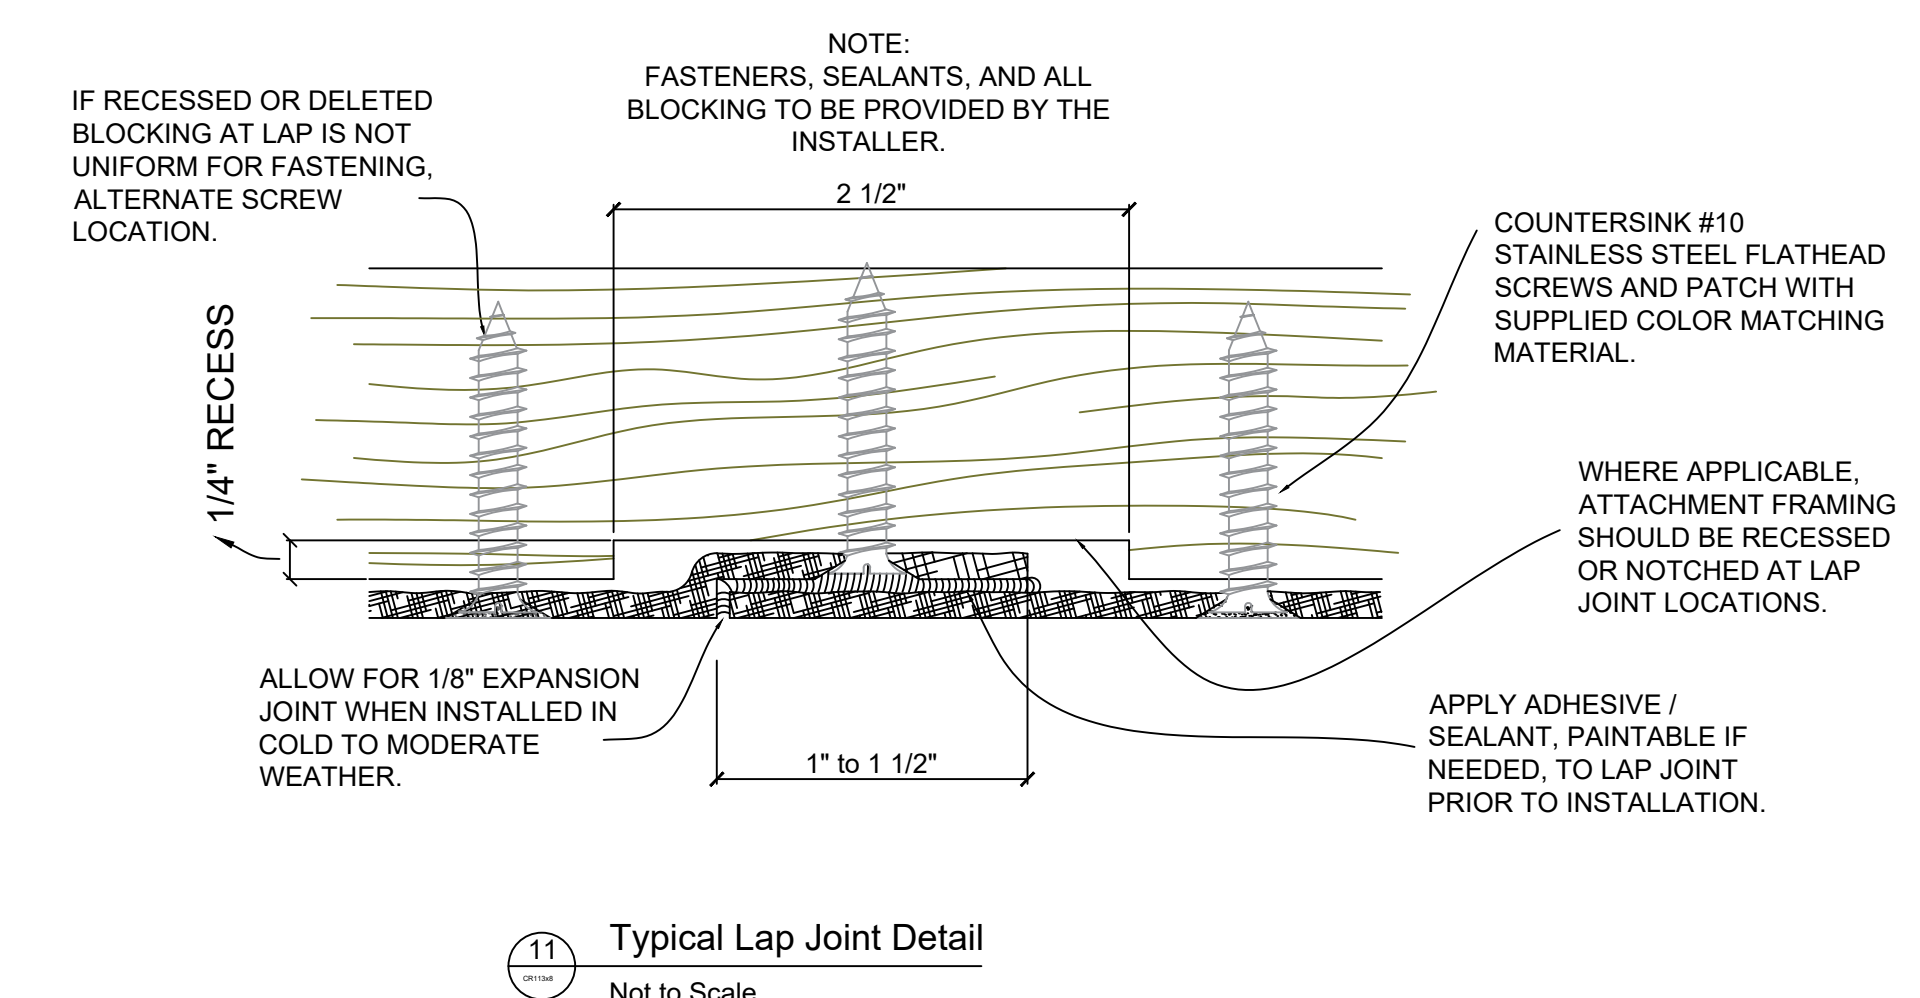

# Fiberglass Cornice by Architectural Mall, Inc Available in Paint-Grade or Pre-Finished Gel Coat, Stone Finish, or Granite Finish

This is a recommendation. Actual framing to be determined by Engineer.