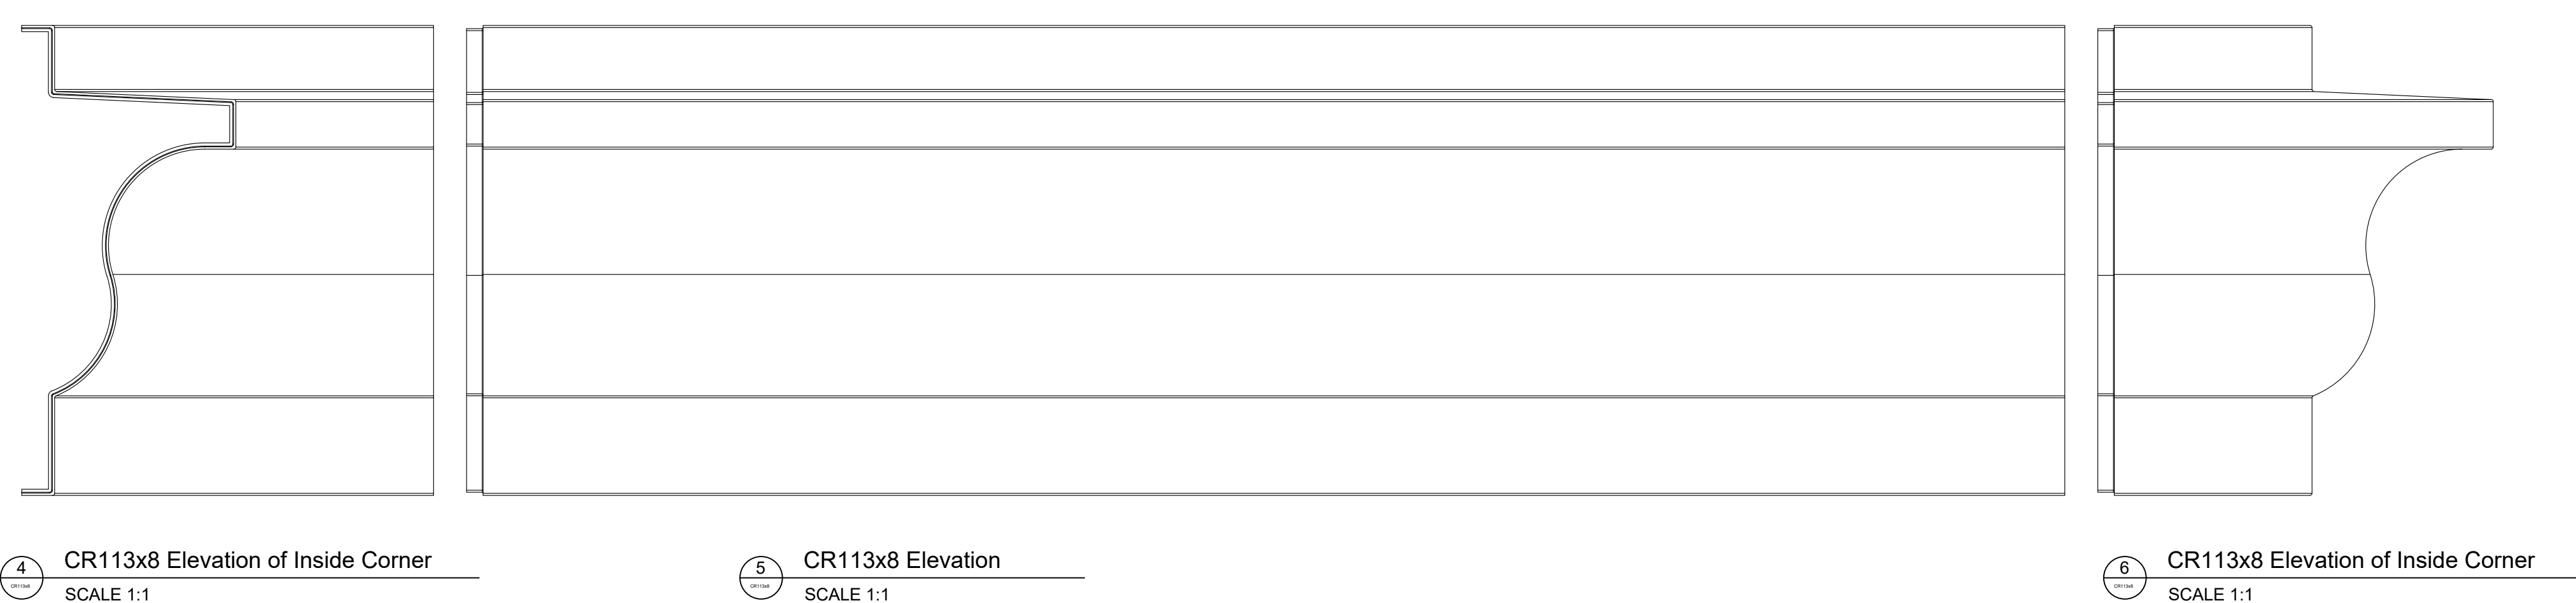

Fiberglass Cornice by Architectural Mall, Inc Available in Paint-Grade or Pre-Finished Gel Coat, Stone Finish, or Granite Finish