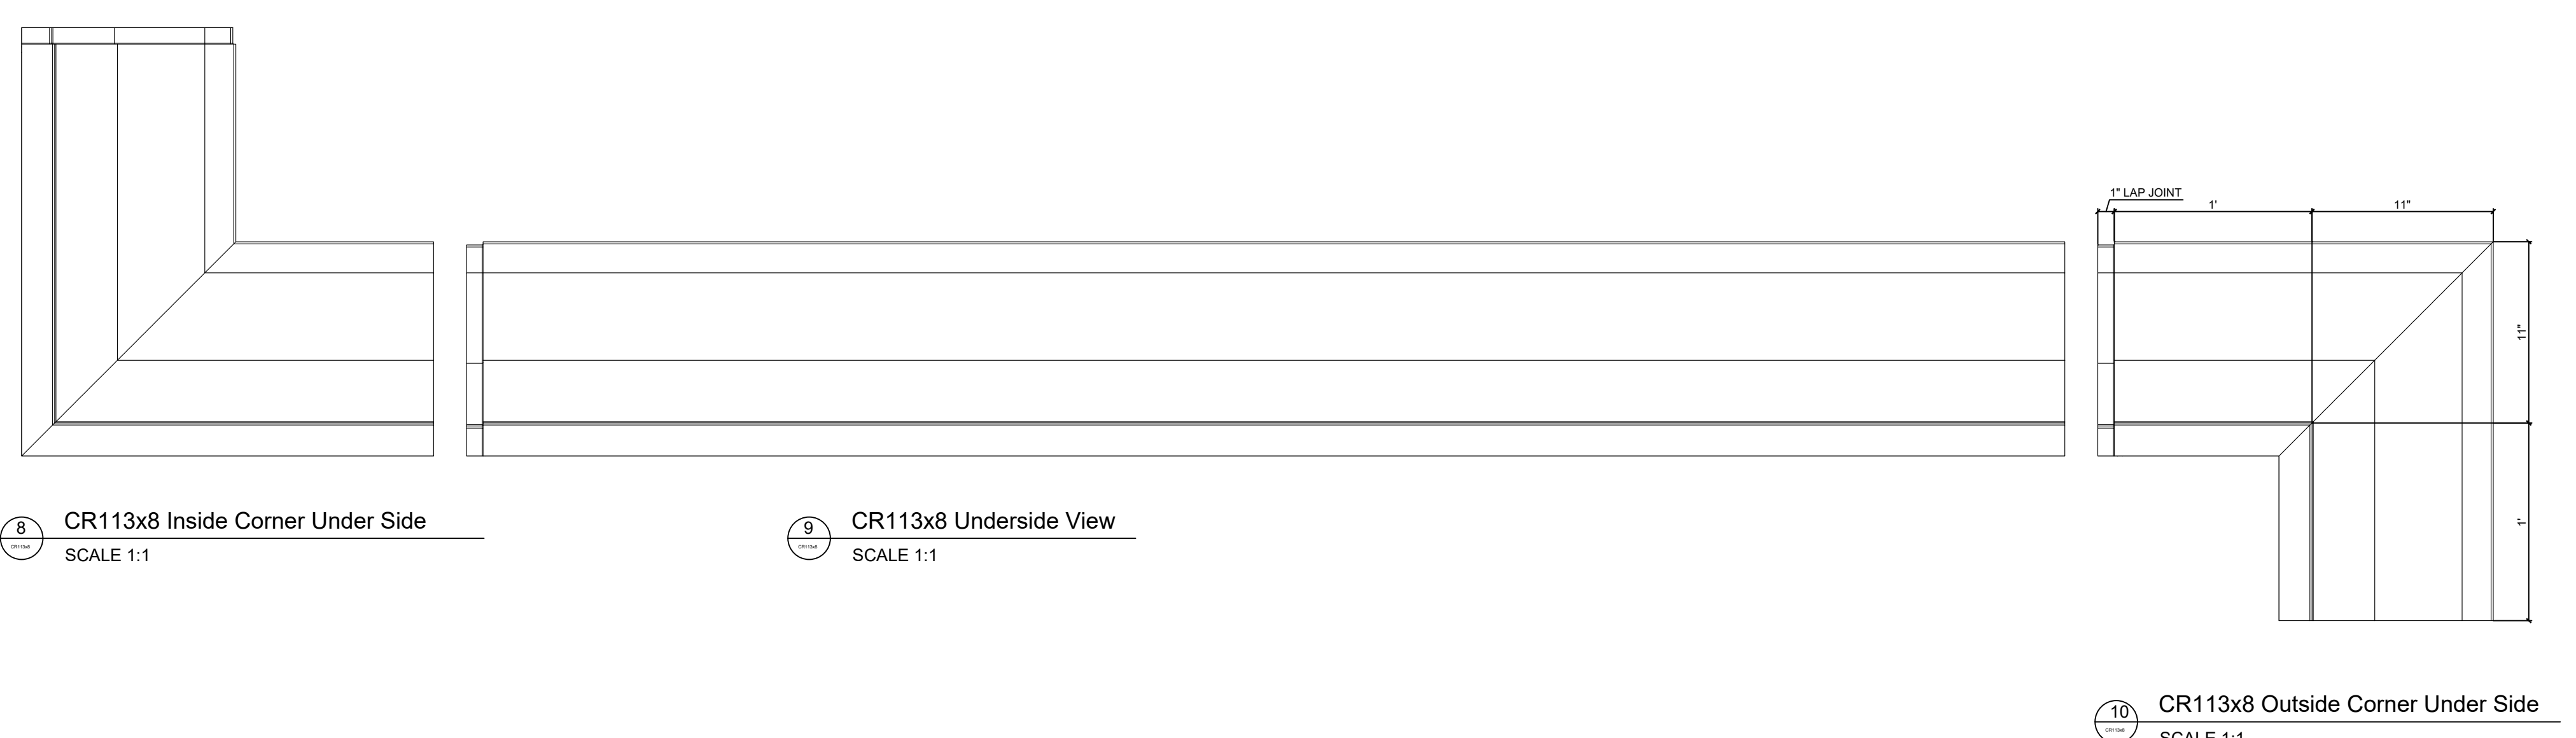

Fiberglass Cornice by Architectural Mall, Inc Available in Paint-Grade or Pre-Finished Gel Coat, Stone Finish, or Granite Finish