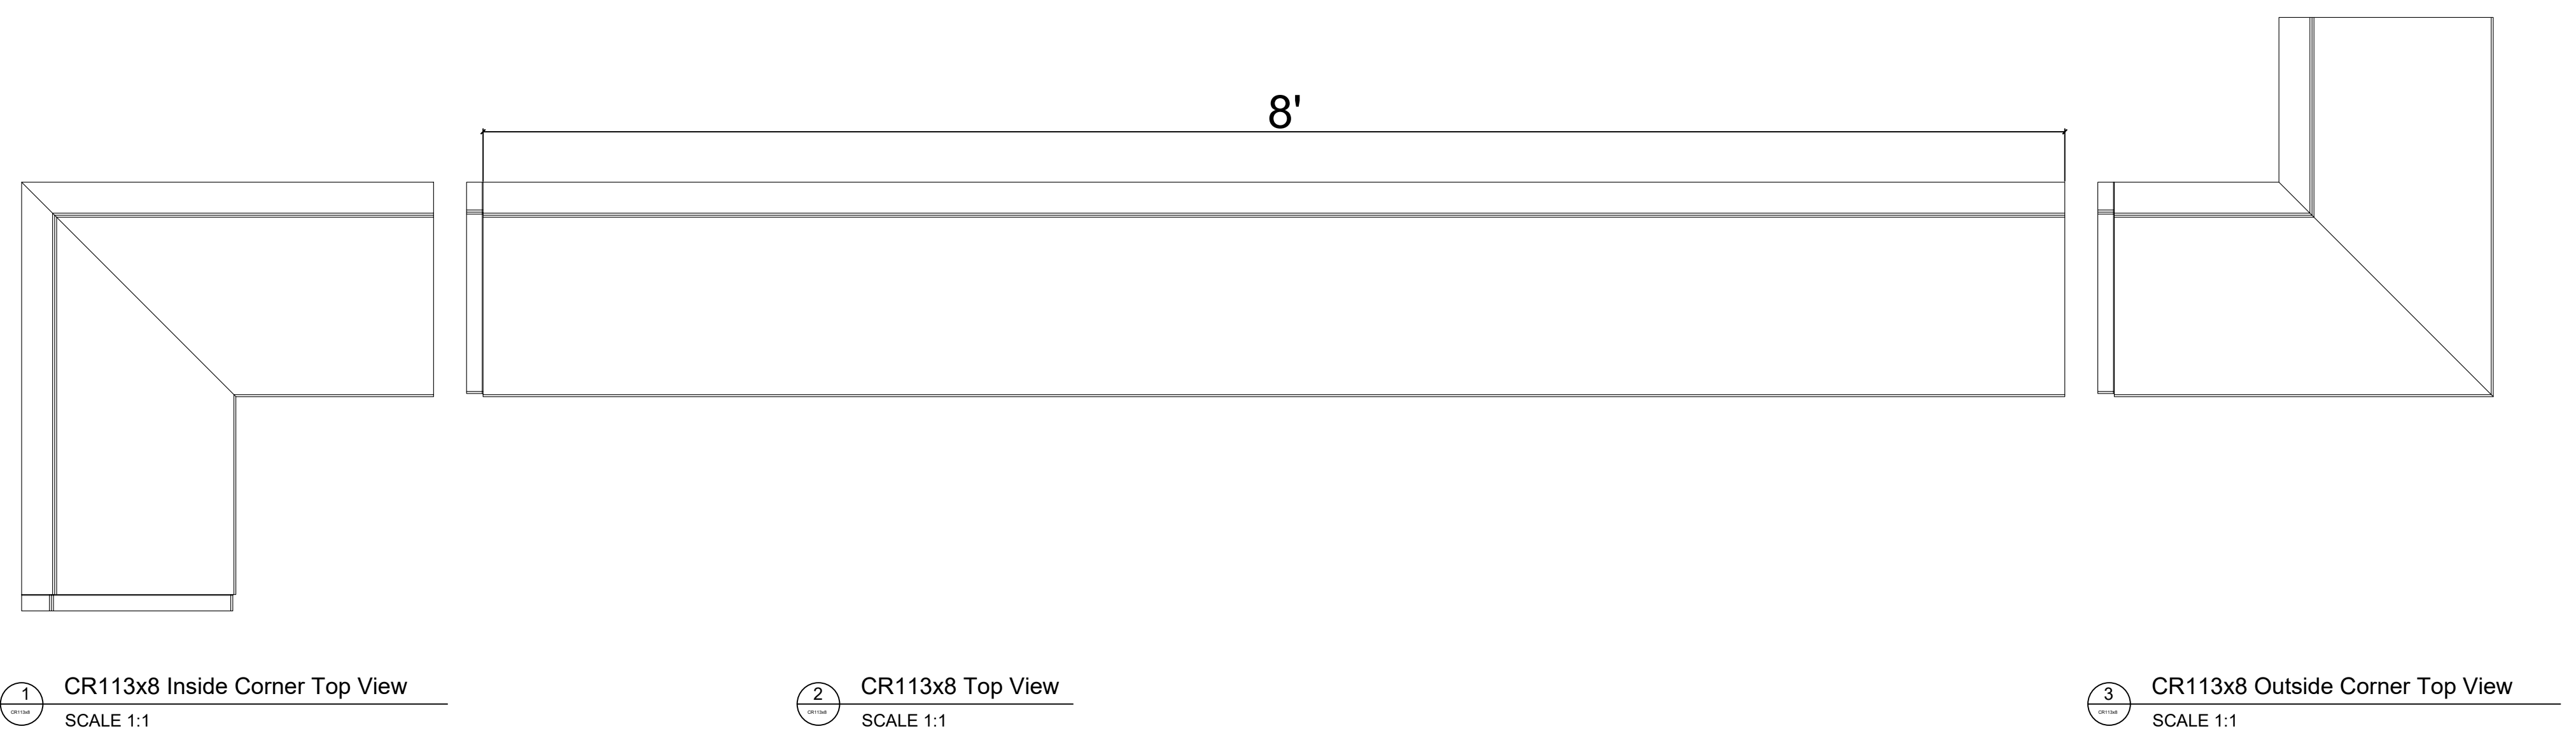

Fiberglass Cornice by Architectural Mall, Inc Available in Paint-Grade or Pre-Finished Gel Coat, Stone Finish, or Granite Finish