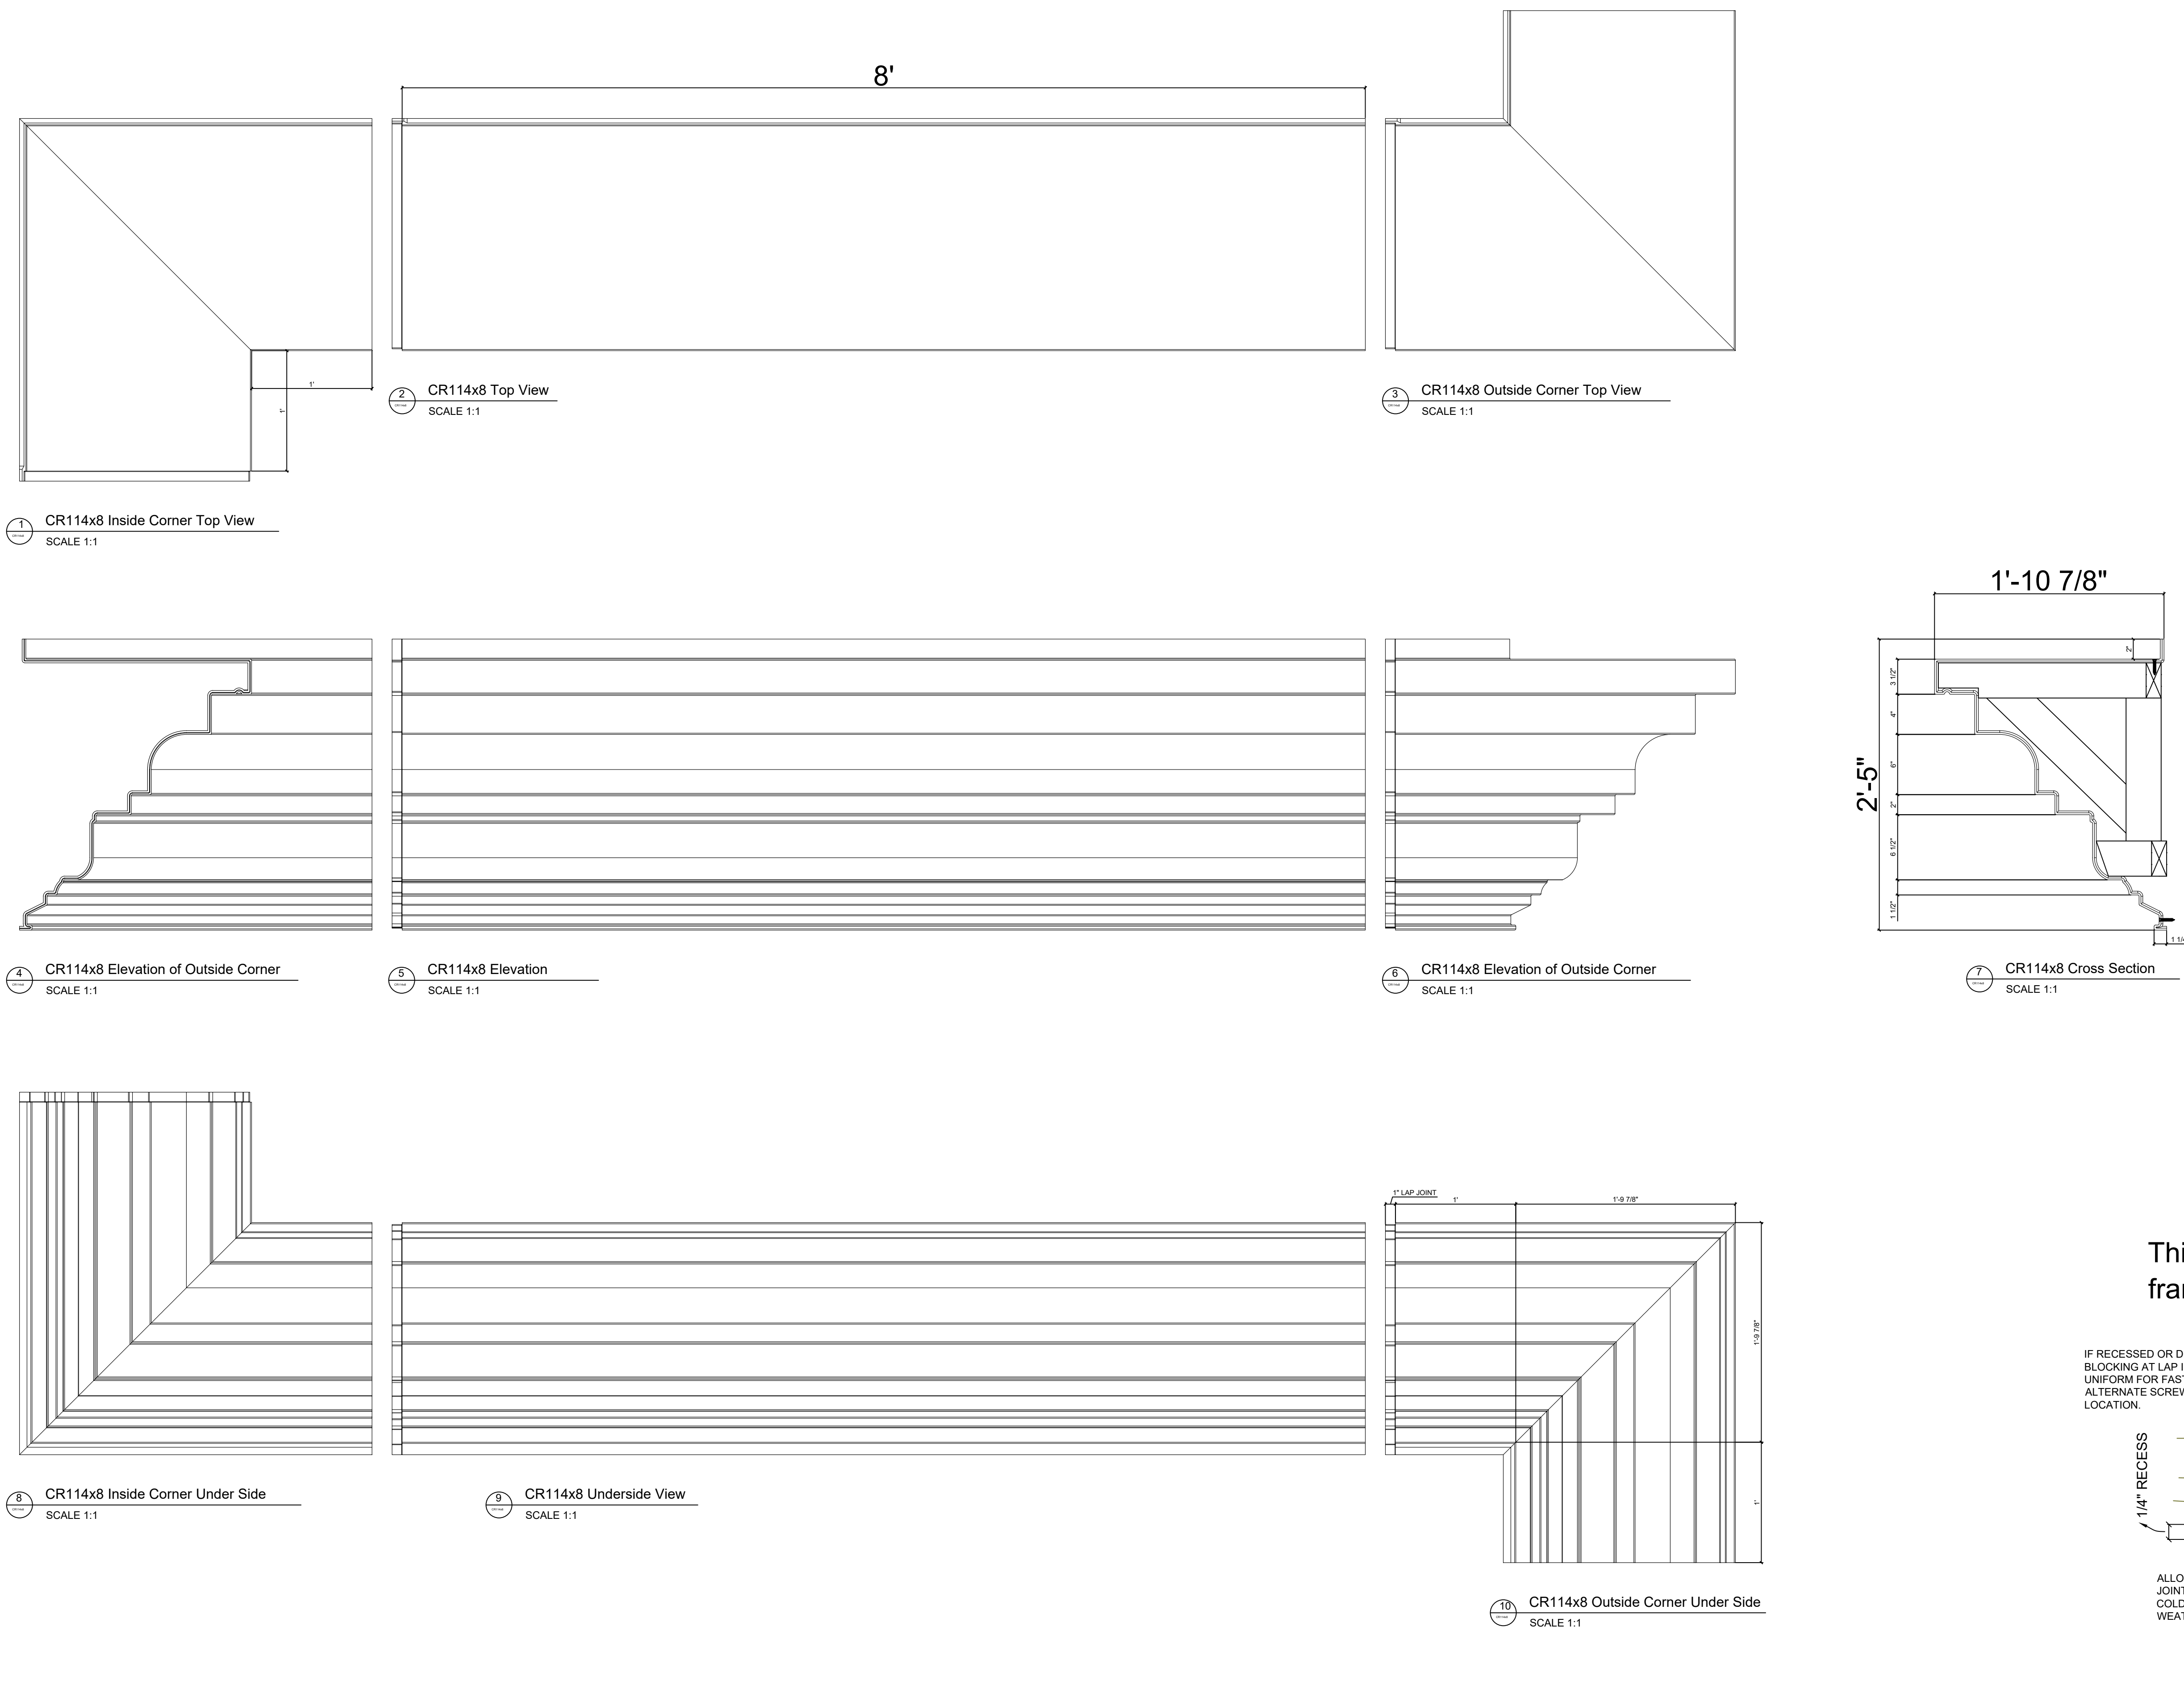

Fiberglass Cornice by Architectural Mall, Inc Available in Paint-Grade or Pre-Finished Gel Coat, Stone Finish, or Granite Finish

CR114x8

2' 5" H x 1' 10-7/8" P x 96" L

Manufactured By Architectural Mall, Inc
642 W Winthrop Ave ~ Addison, IL 60101