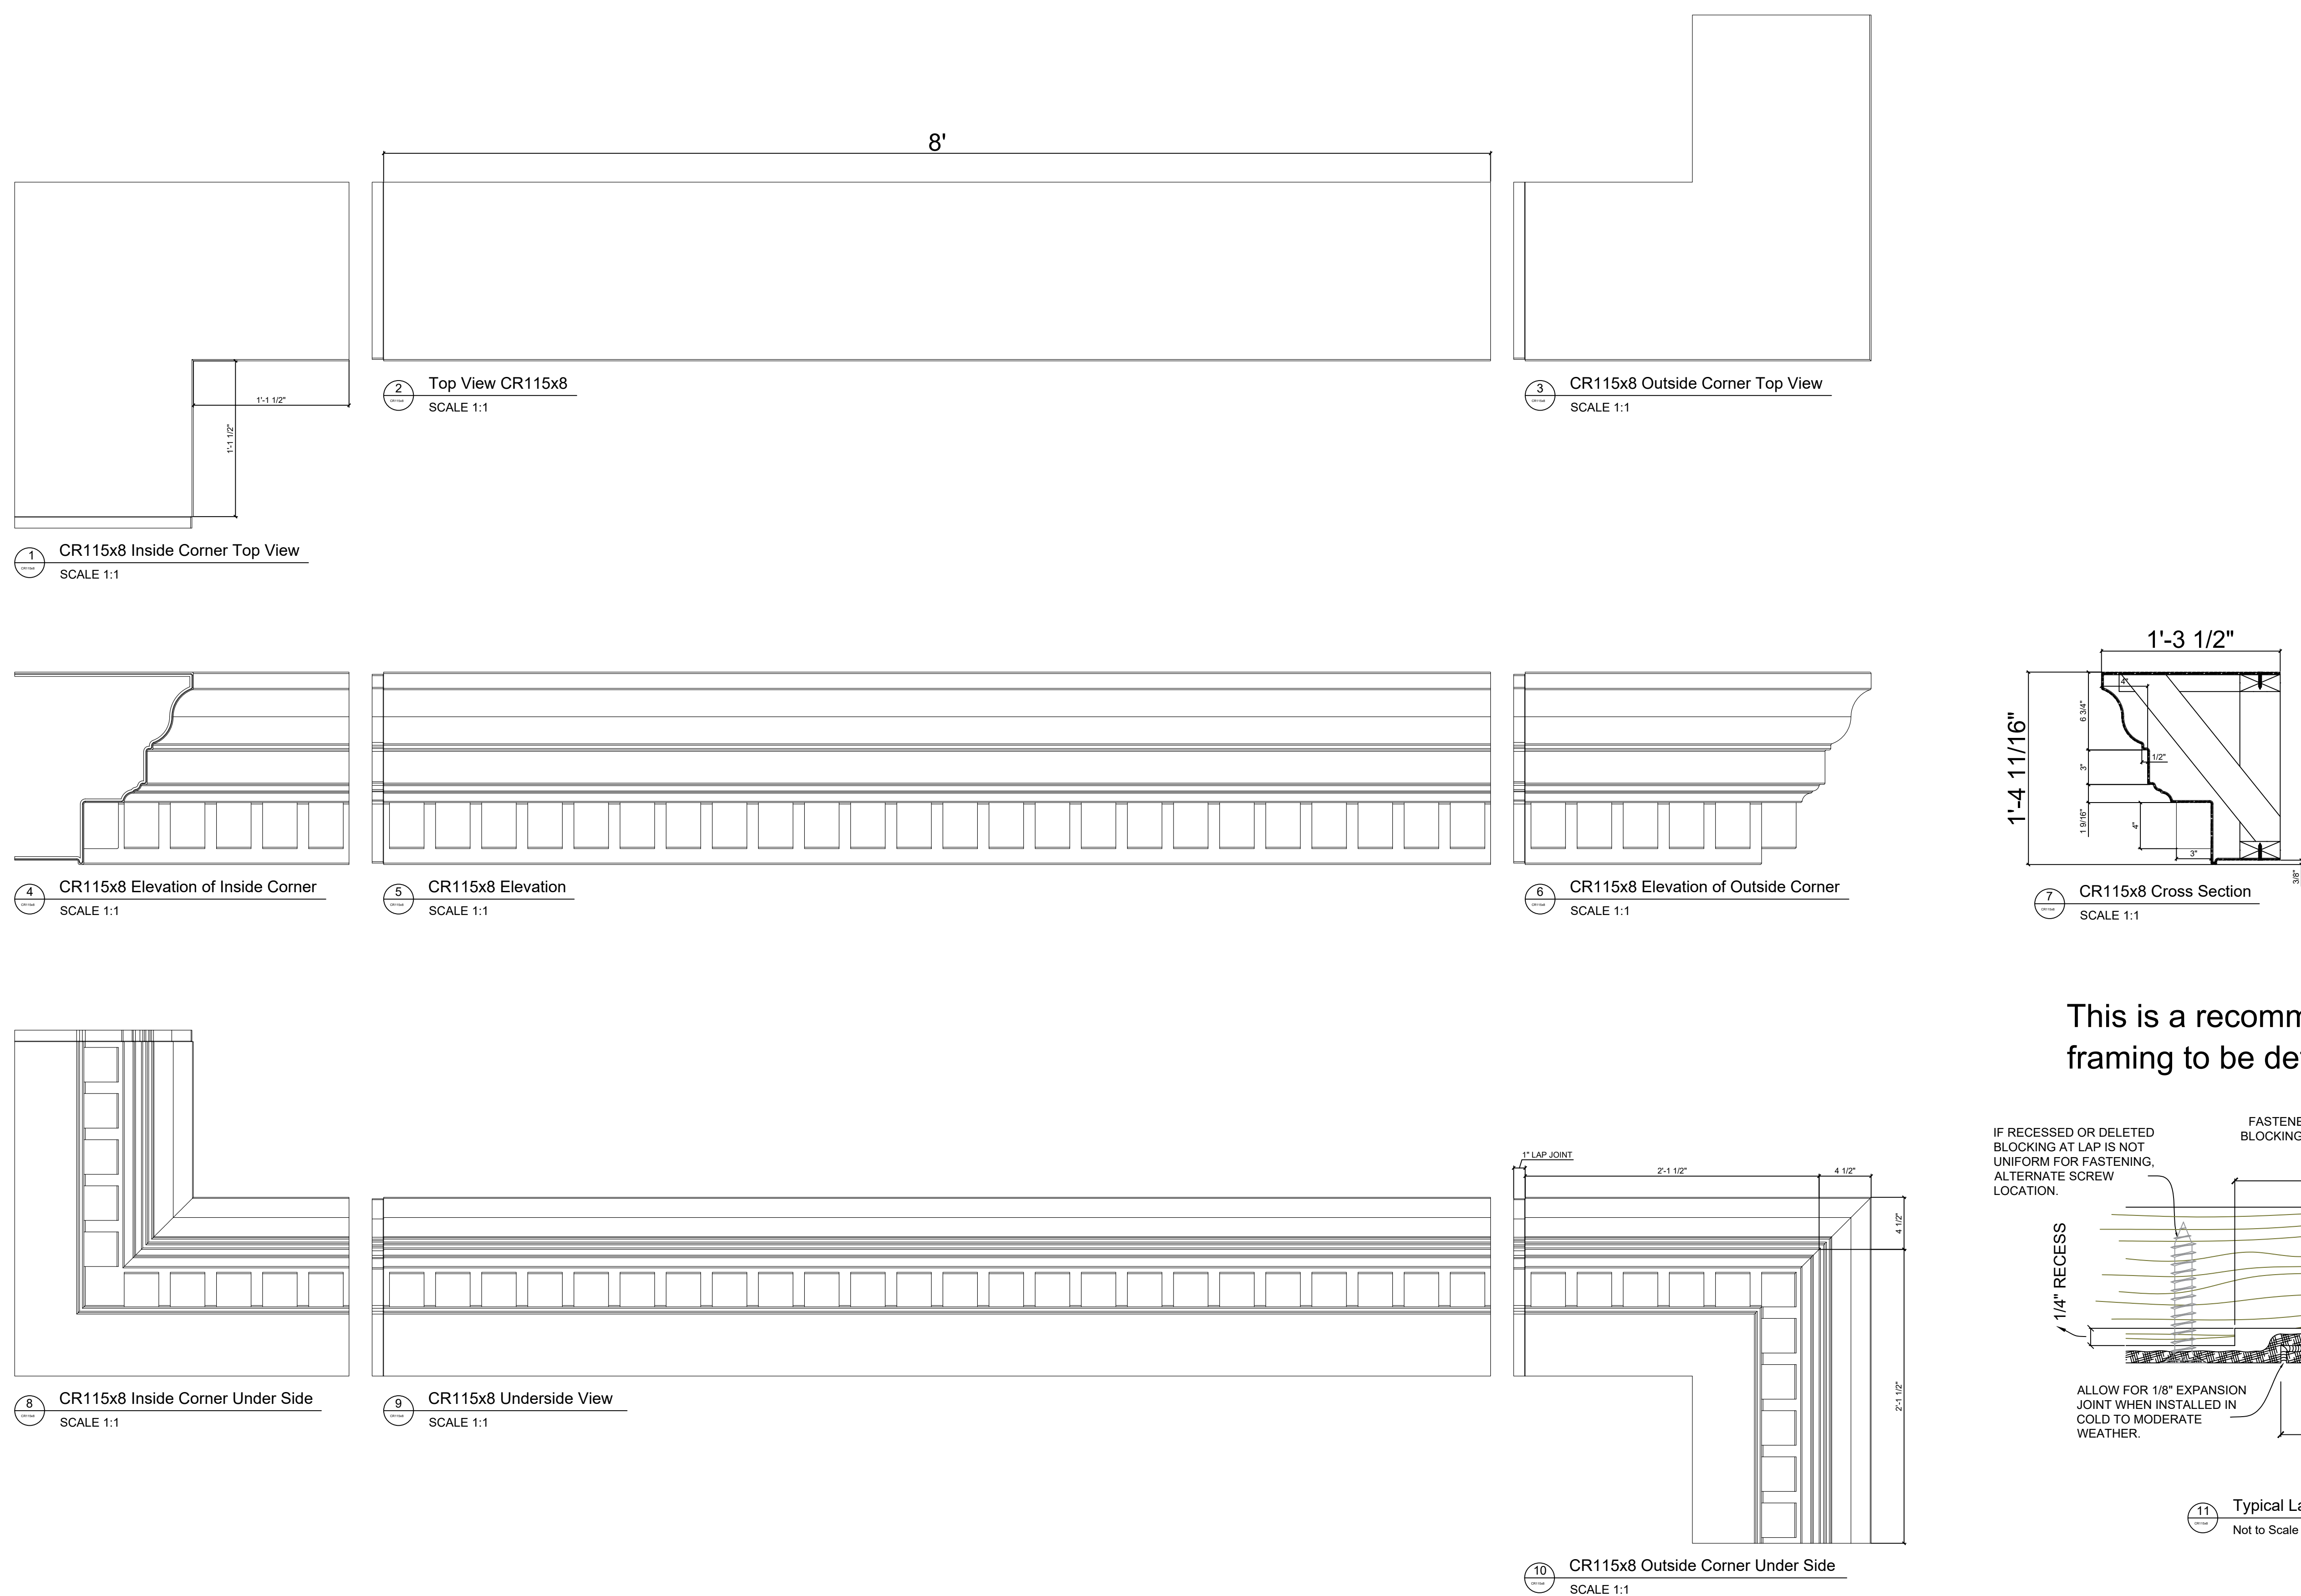

## CR115x8

1' 4-11/16" H x 1' 3-1/2" P x 96" L

Manufactured By Architectural Mall, Inc  
642 W Winthrop Ave ~ Addison, IL 60101

T.877-279-9993 F. 877-271-9994

[www.columnsandbalustrades.com](http://www.columnsandbalustrades.com)