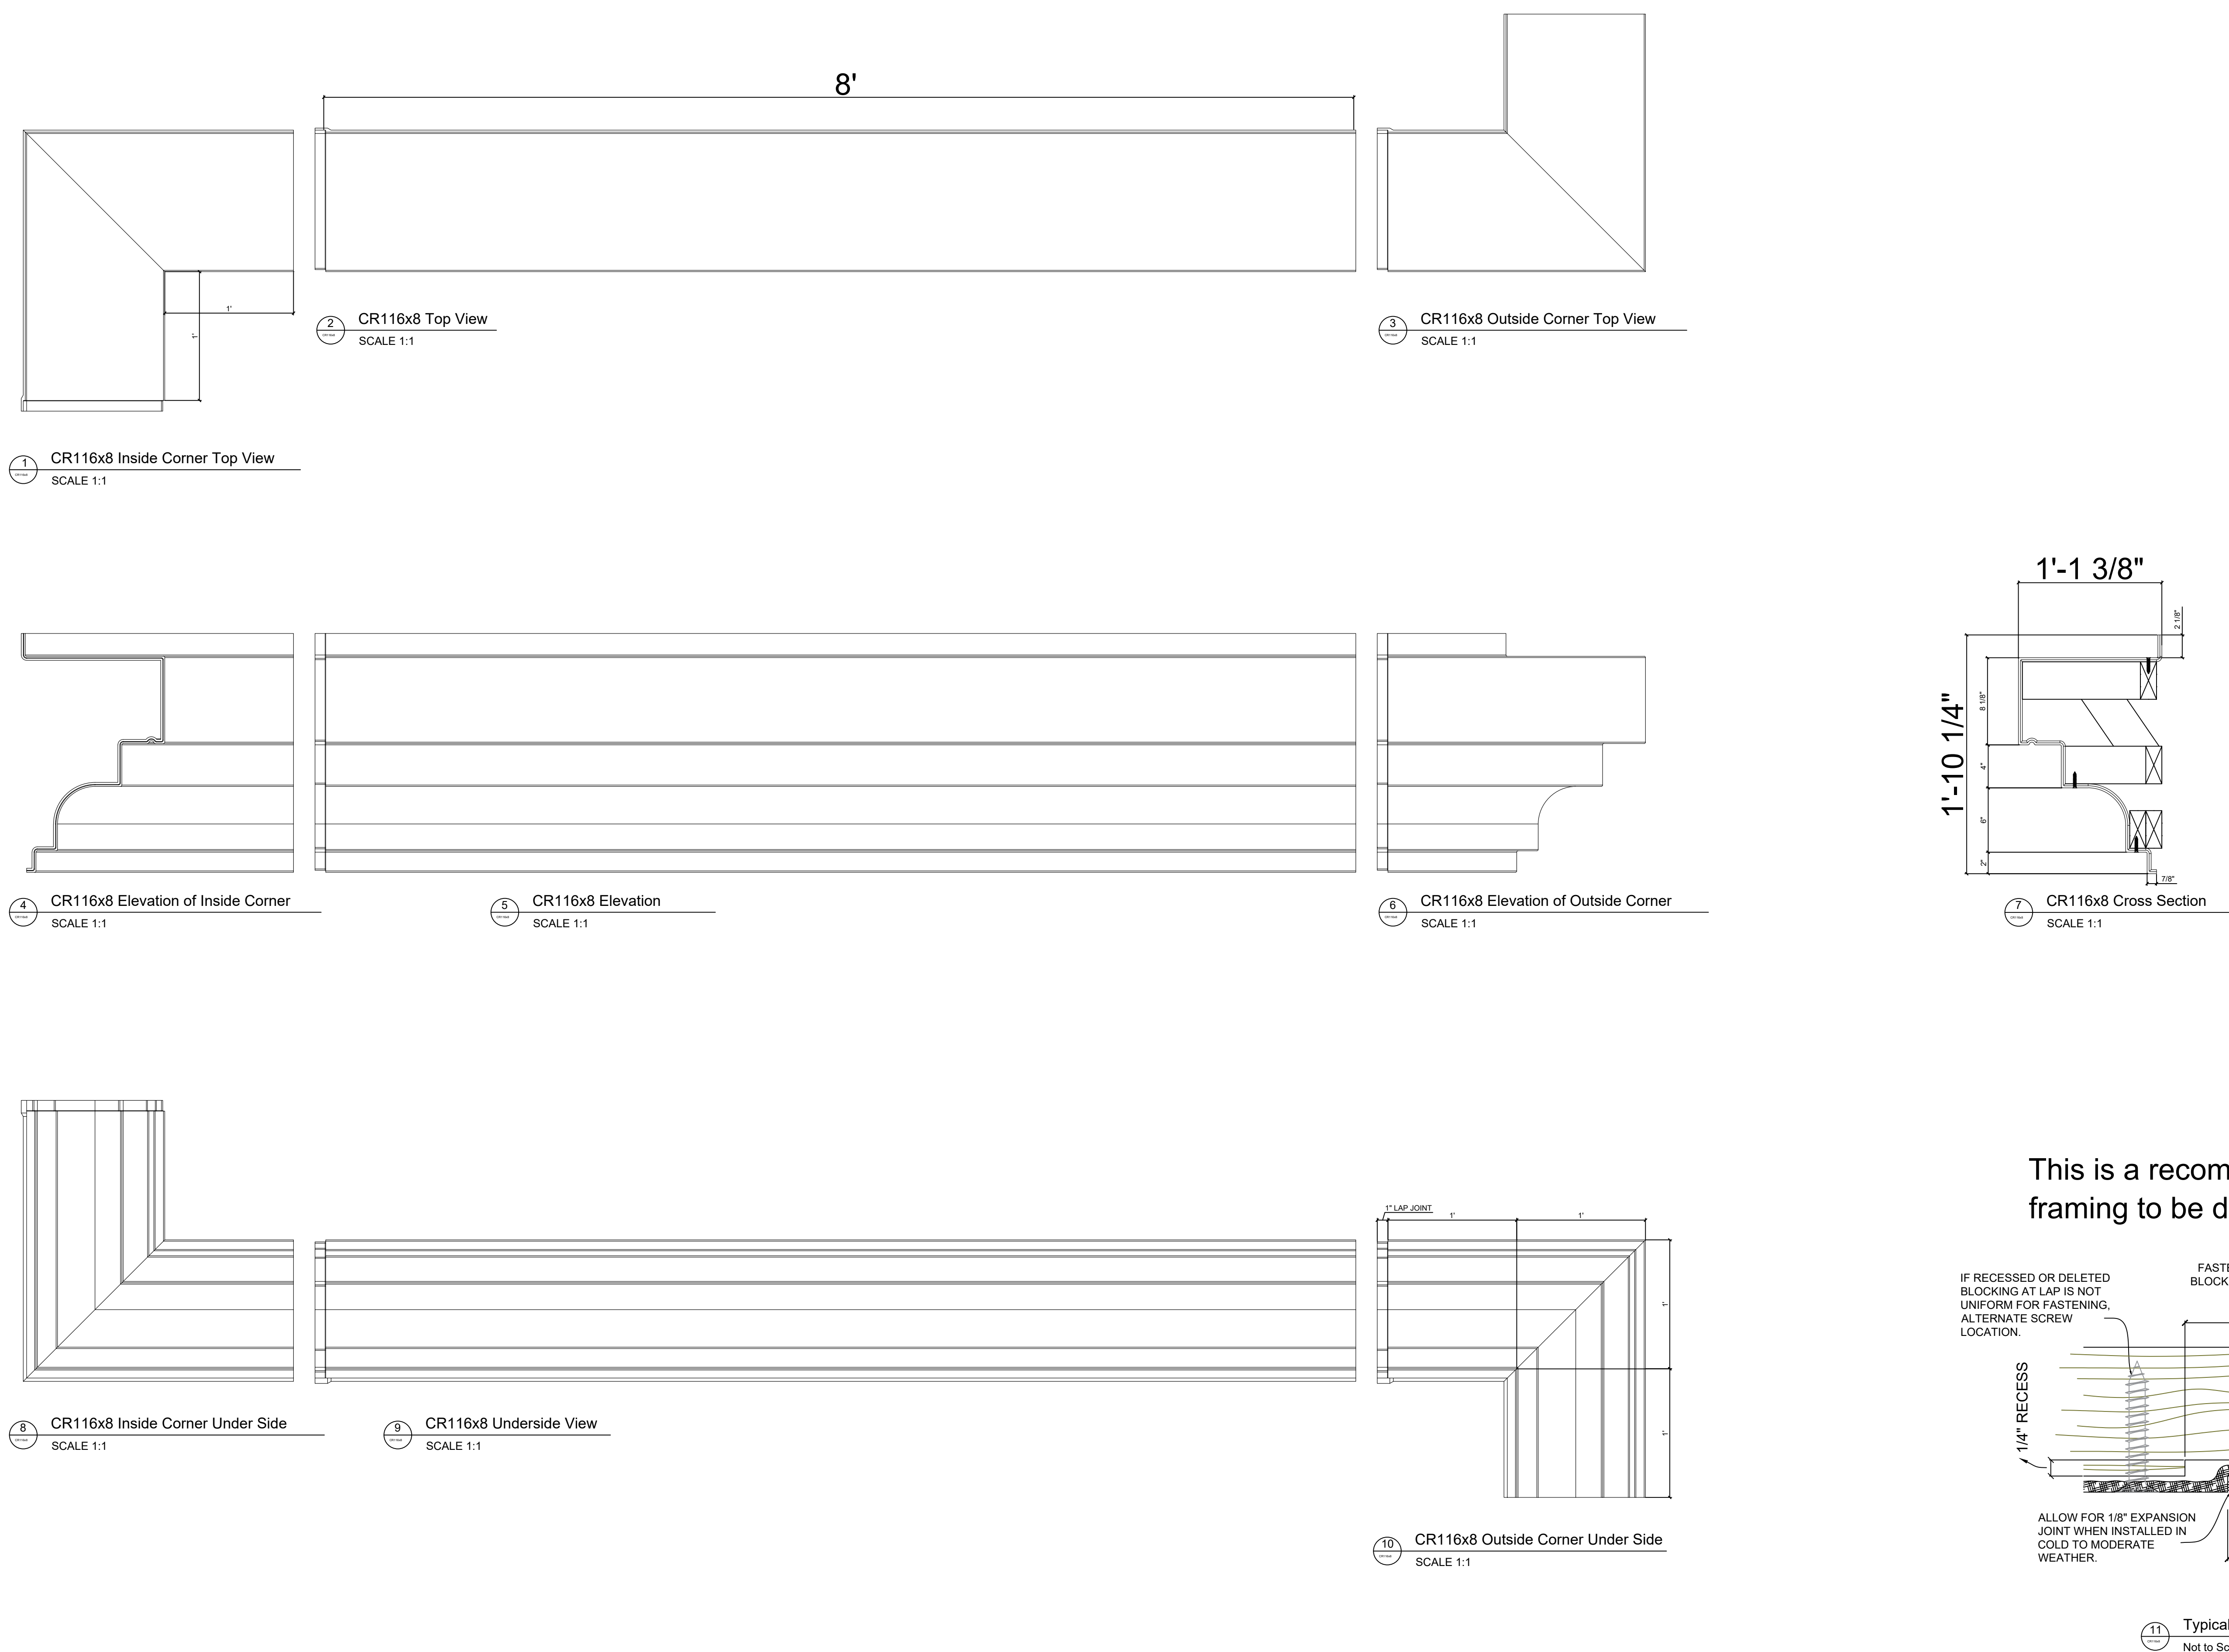

# Fiberglass Cornice by Architectural Mall, Inc Available in Paint-Grade or Pre-Finished Gel Coat, Stone Finish, or Granite Finish

This is a recommendation. Actual framing to be determined by Engineer.

## CR116x8

1' 10-1/4" H x 1' 1-3/8" P x 96" L

Manufactured By Architectural Mall, Inc  
642 W Winthrop Ave ~ Addison, IL 60101

T.877-279-9993 F. 877-271-9994

[www.columnsandbalustrades.com](http://www.columnsandbalustrades.com)