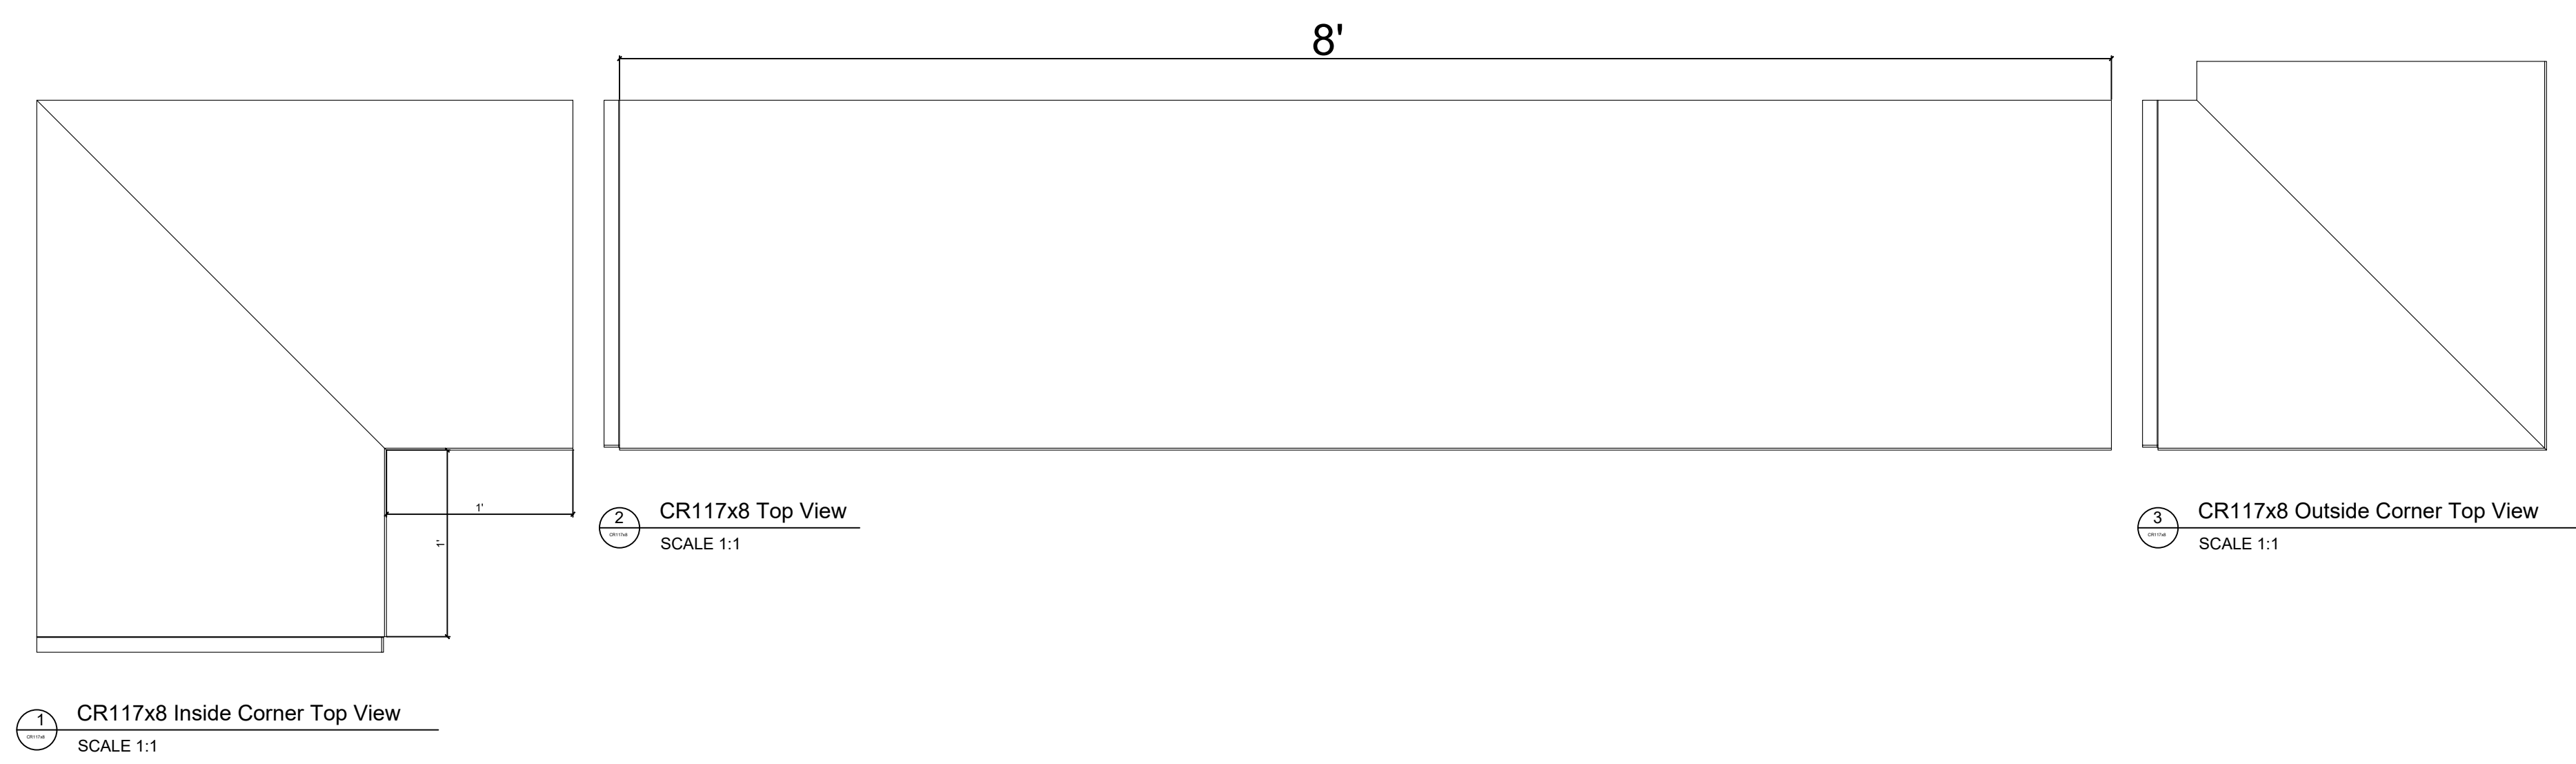

Fiberglass Cornice by Architectural Mall, Inc Available in Paint-Grade or Pre-Finished Gel Coat, Stone Finish, or Granite Finish