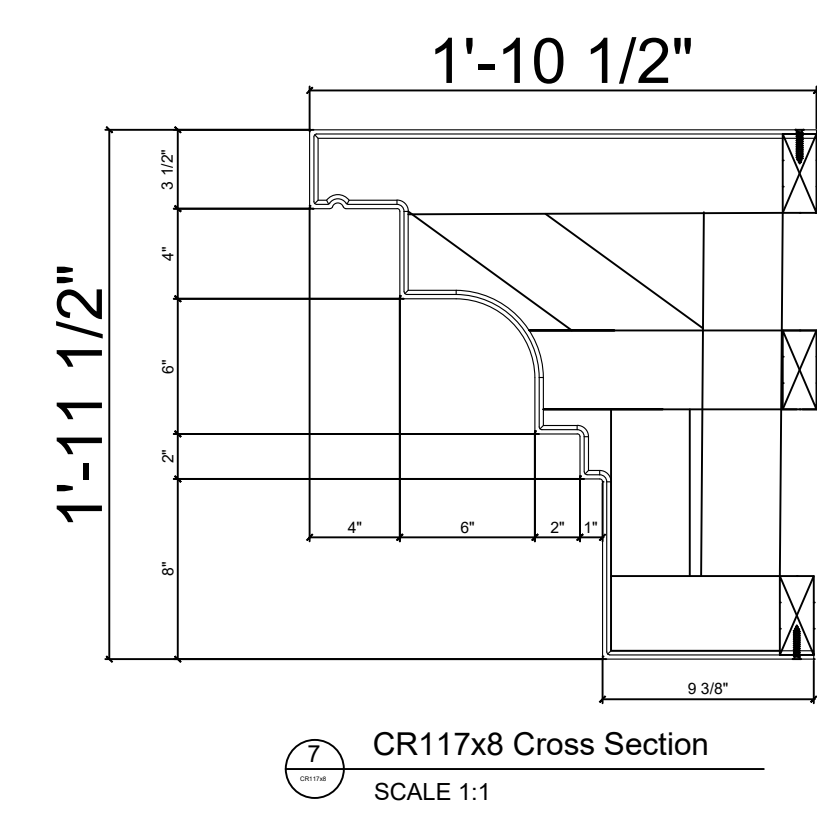

Fiberglass Cornice by Architectural Mall, Inc Available in Paint-Grade or Pre-Finished Gel Coat, Stone Finish, or Granite Finish