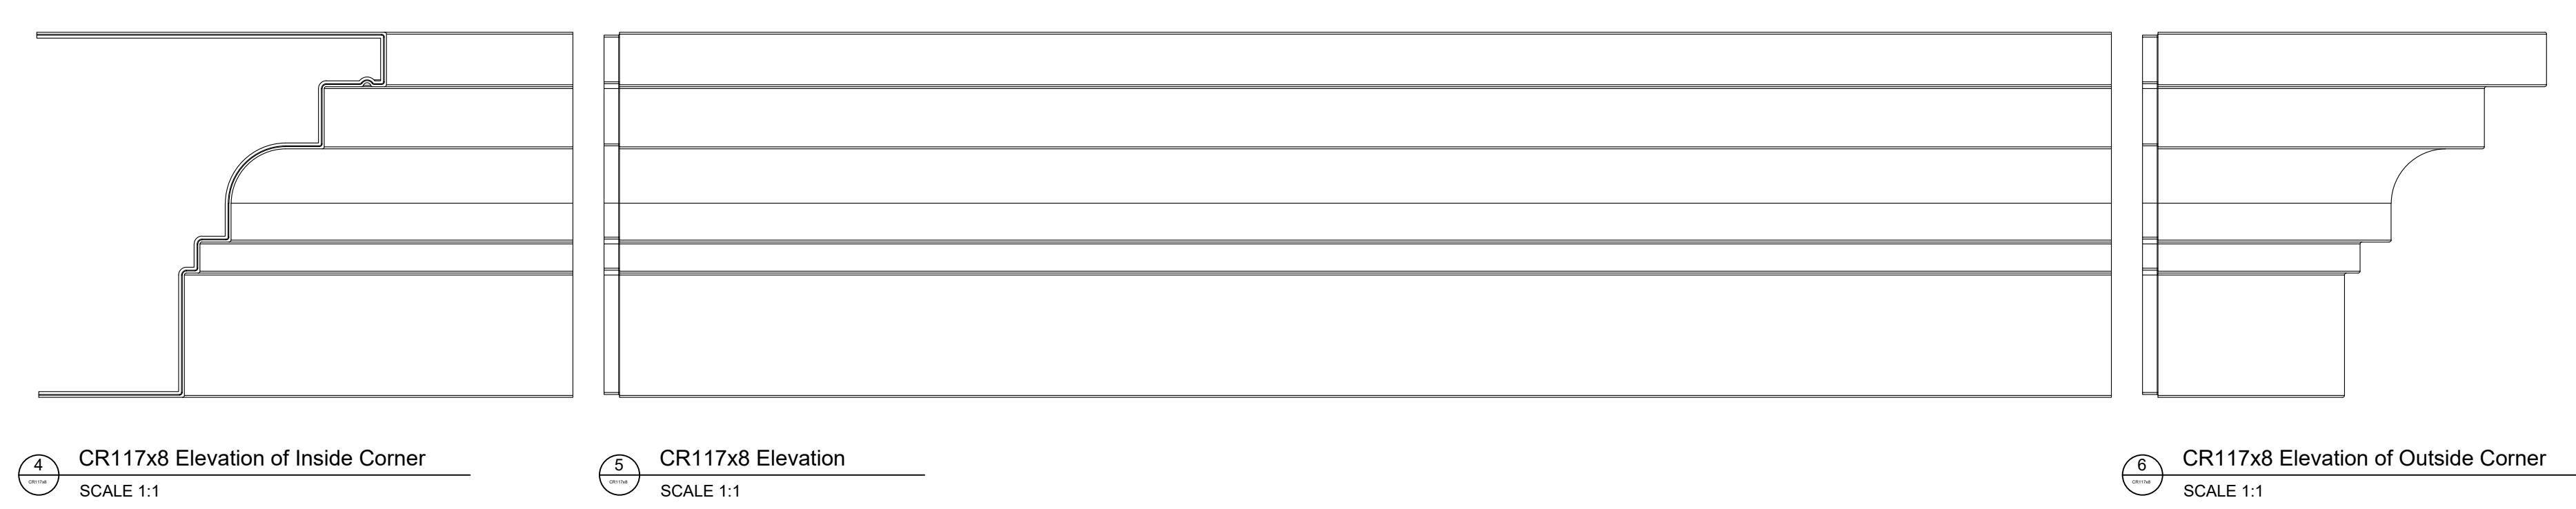

Fiberglass Cornice by Architectural Mall, Inc Available in Paint-Grade or Pre-Finished Gel Coat, Stone Finish, or Granite Finish