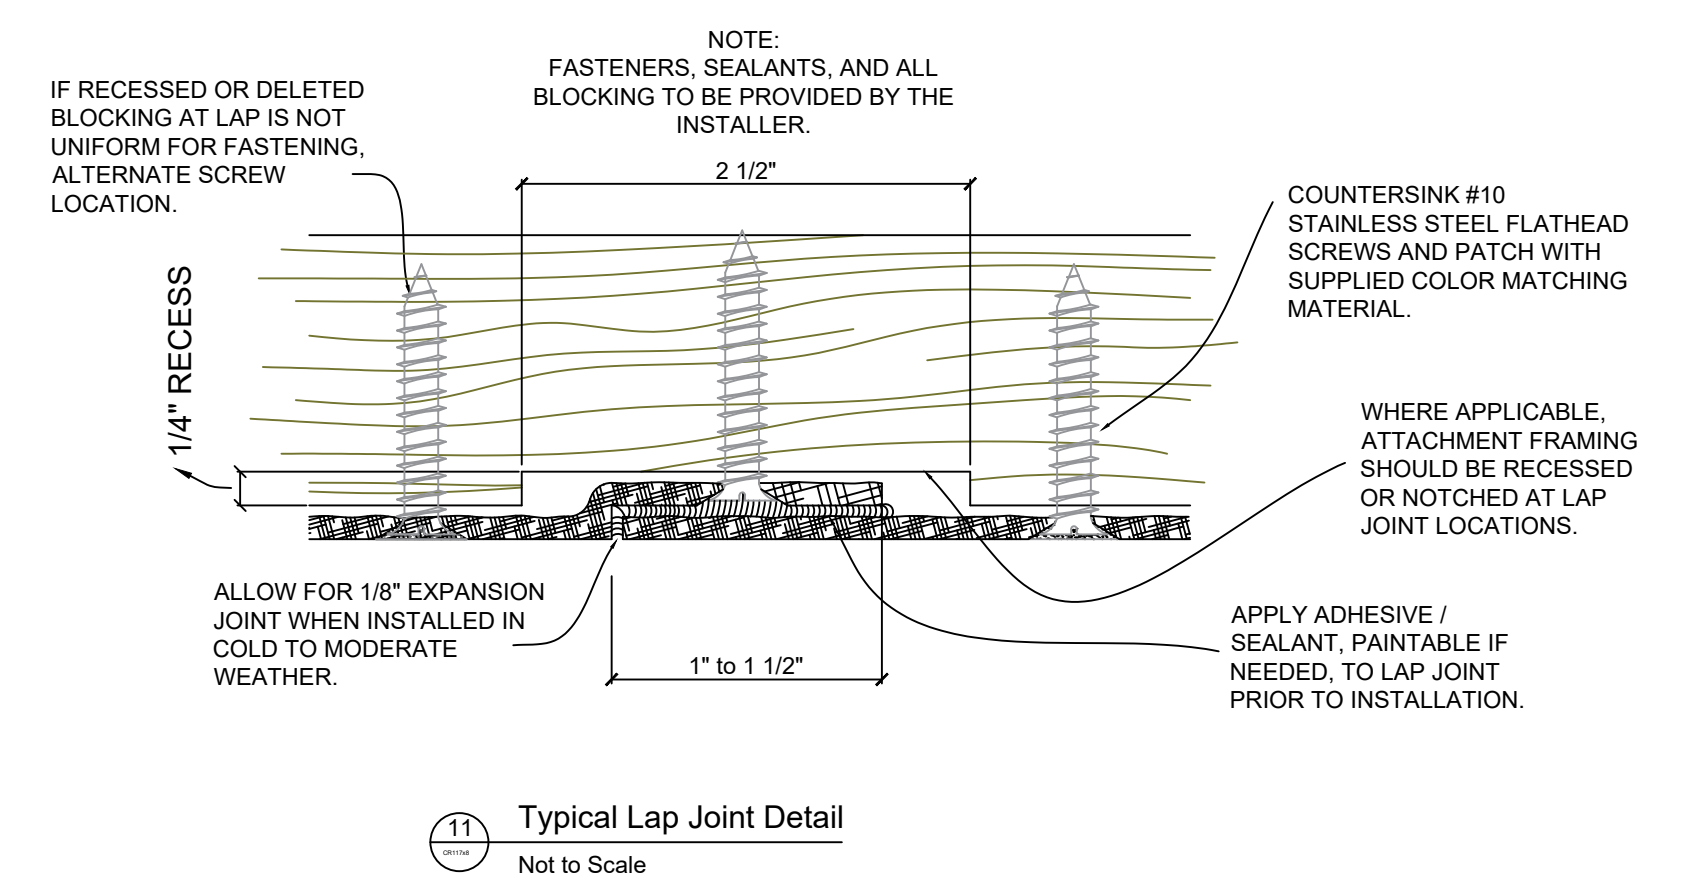

# Fiberglass Cornice by Architectural Mall, Inc Available in Paint-Grade or Pre-Finished Gel Coat, Stone Finish, or Granite Finish

This is a recommendation. Actual framing to be determined by Engineer.

## CR117x8

1' 11-1/2 H x 1' 10-1/2" P x 96" L

Manufactured By Architectural Mall, Inc  
642 W Winthrop Ave ~ Addison, IL 60101

T.877-279-9993 F. 877-271-9994

[www.columnsandbalustrades.com](http://www.columnsandbalustrades.com)