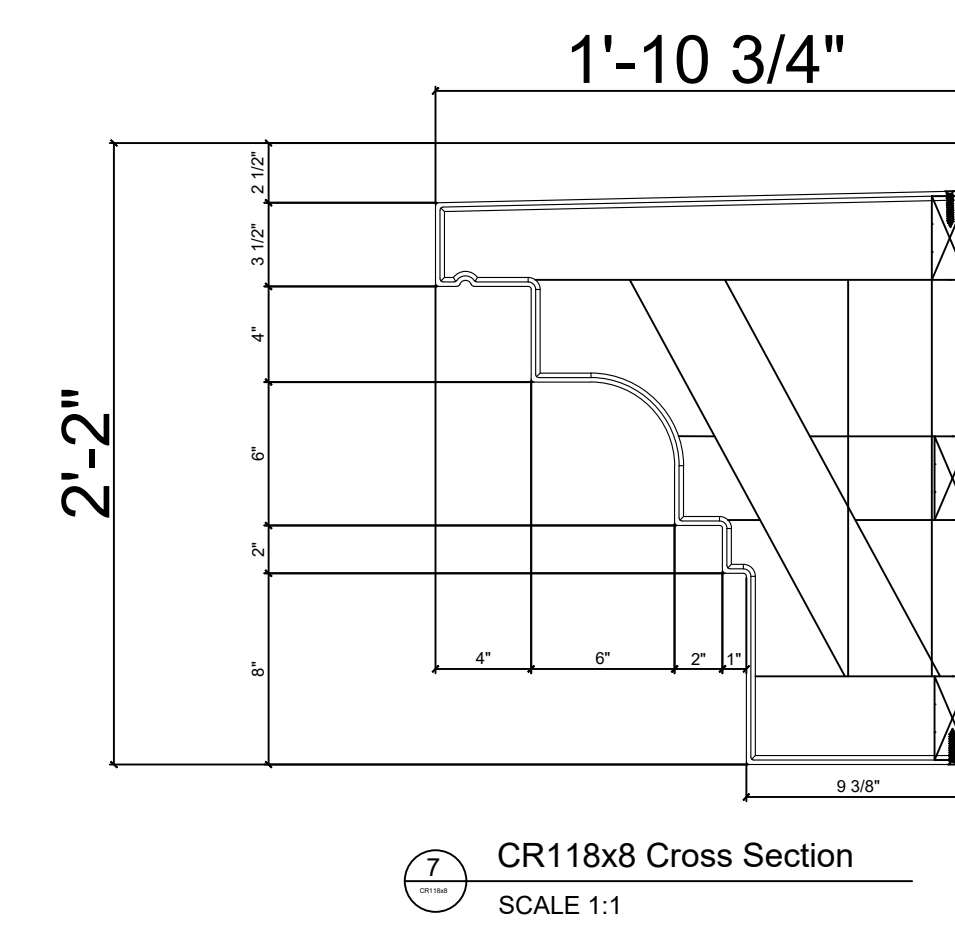

Fiberglass Cornice by Architectural Mall, Inc Available in Paint-Grade or Pre-Finished Gel Coat, Stone Finish, or Granite Finish

This is a recommendation. Actual framing to be determined by Engineer.

CR118x8

2' 2" H x 1' 10-3/4" P x 96" L

Manufactured By Architectural Mall, Inc
642 W Winthrop Ave ~ Addison, IL 60101

T.877-279-9993 F. 877-271-9994

www.columnsandbalustrades.com

sales@architecturalmall.com