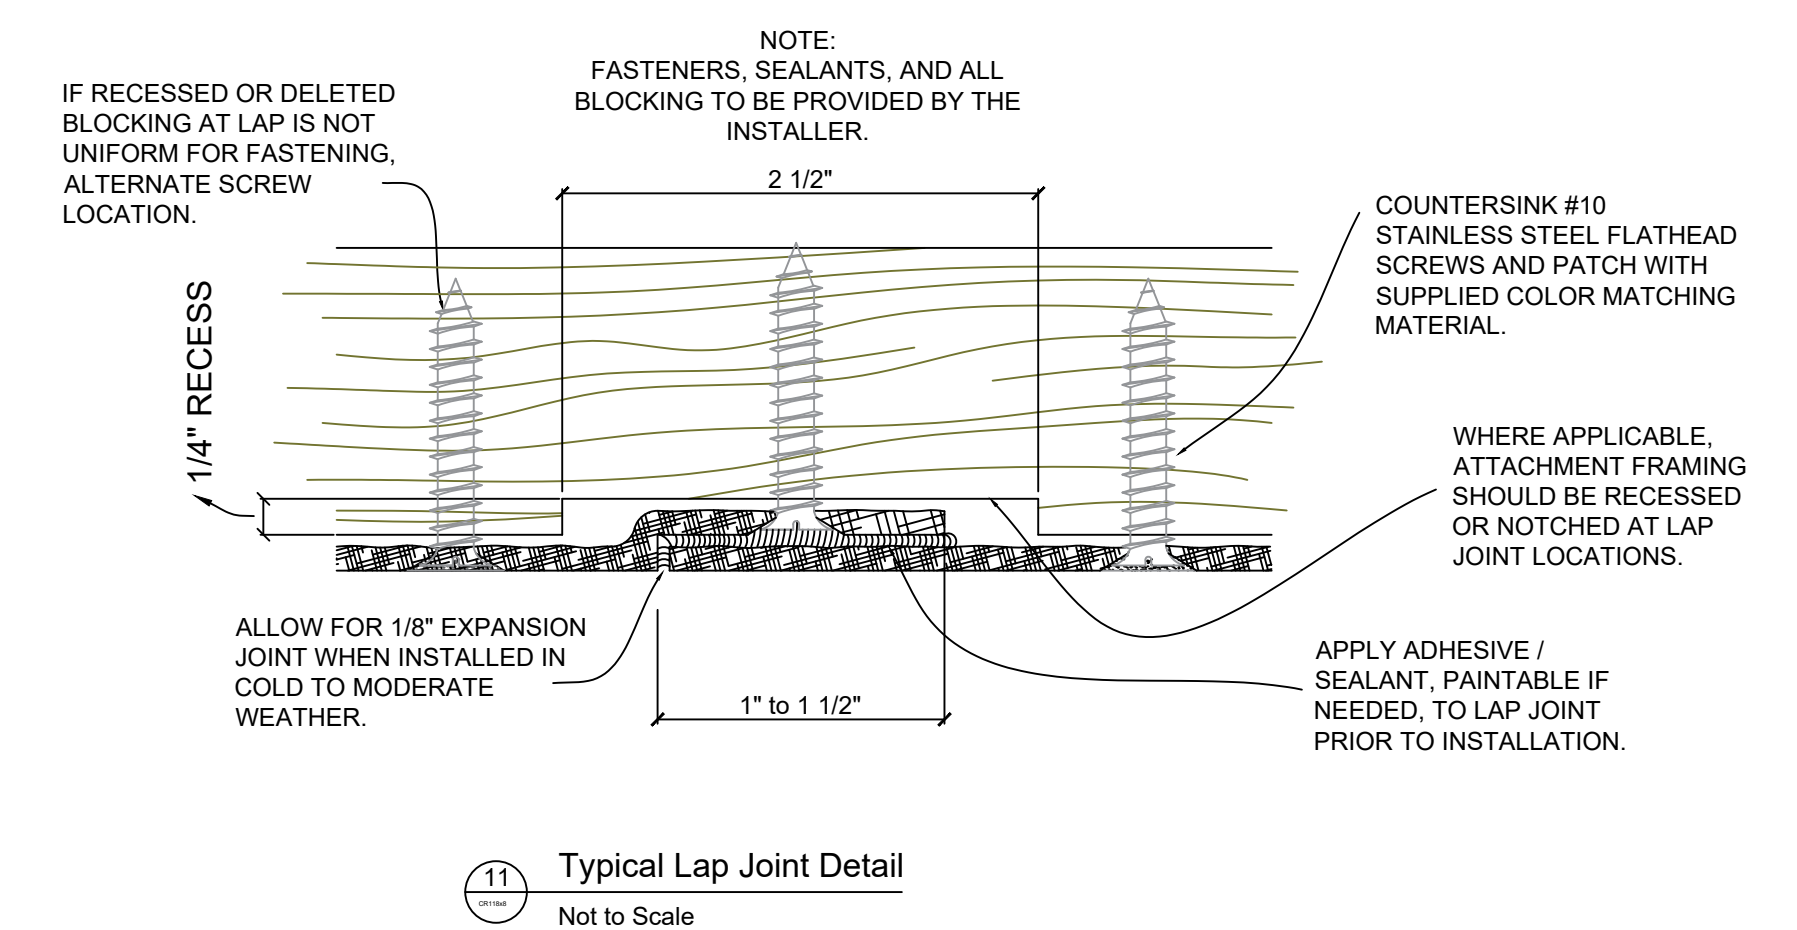

Fiberglass Cornice by Architectural Mall, Inc Available in Paint-Grade or Pre-Finished Gel Coat, Stone Finish, or Granite Finish

This is a recommendation. Actual framing to be determined by Engineer.

CR118x8

2' 2" H x 1' 10-3/4" P x 96" L

Manufactured By Architectural Mall, Inc
642 W Winthrop Ave ~ Addison, IL 60101

T.877-279-9993 F. 877-271-9994

www.columnsandbalustrades.com

sales@architecturalmall.com