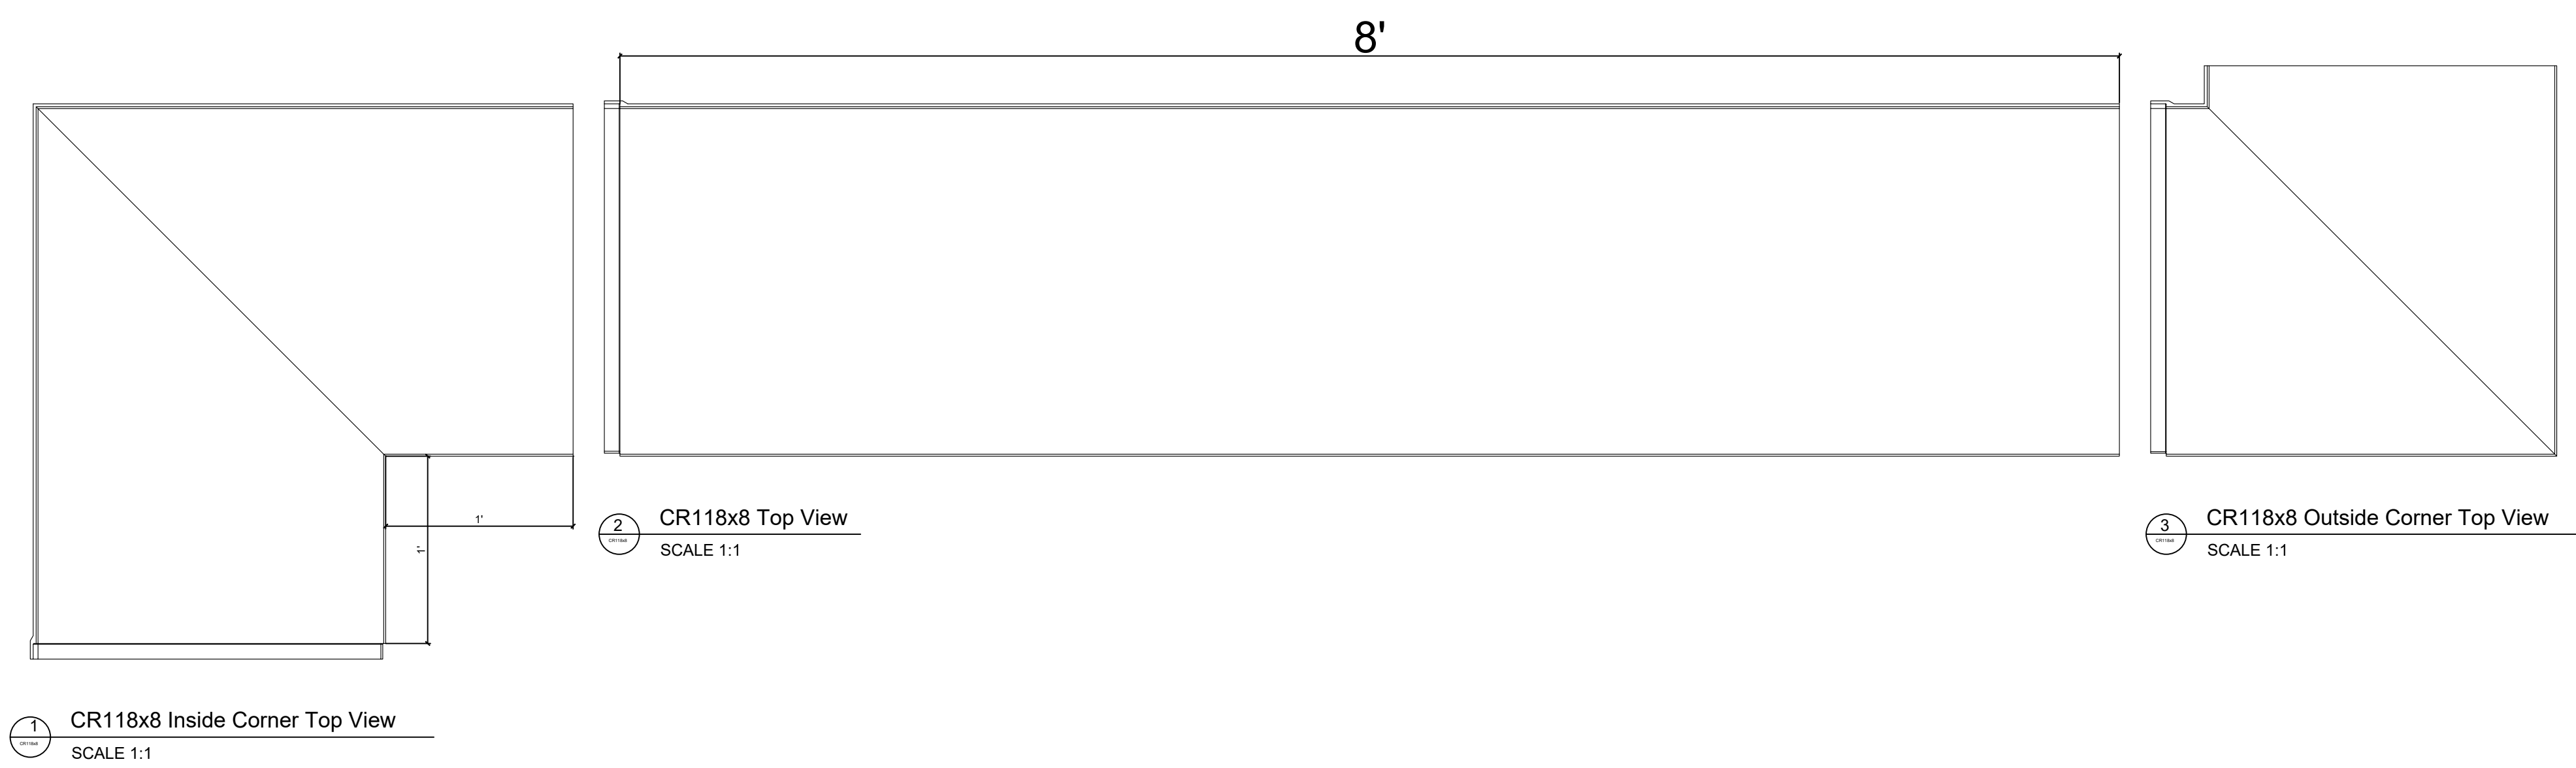

Fiberglass Cornice by Architectural Mall, Inc Available in Paint-Grade or Pre-Finished Gel Coat, Stone Finish, or Granite Finish

This is a recommendation. Actual framing to be determined by Engineer.

CR118x8

2' 2" H x 1' 10-3/4" P x 96" L

Manufactured By Architectural Mall, Inc
642 W Winthrop Ave ~ Addison, IL 60101

T.877-279-9993 F. 877-271-9994

www.columnsandbalustrades.com

sales@architecturalmall.com