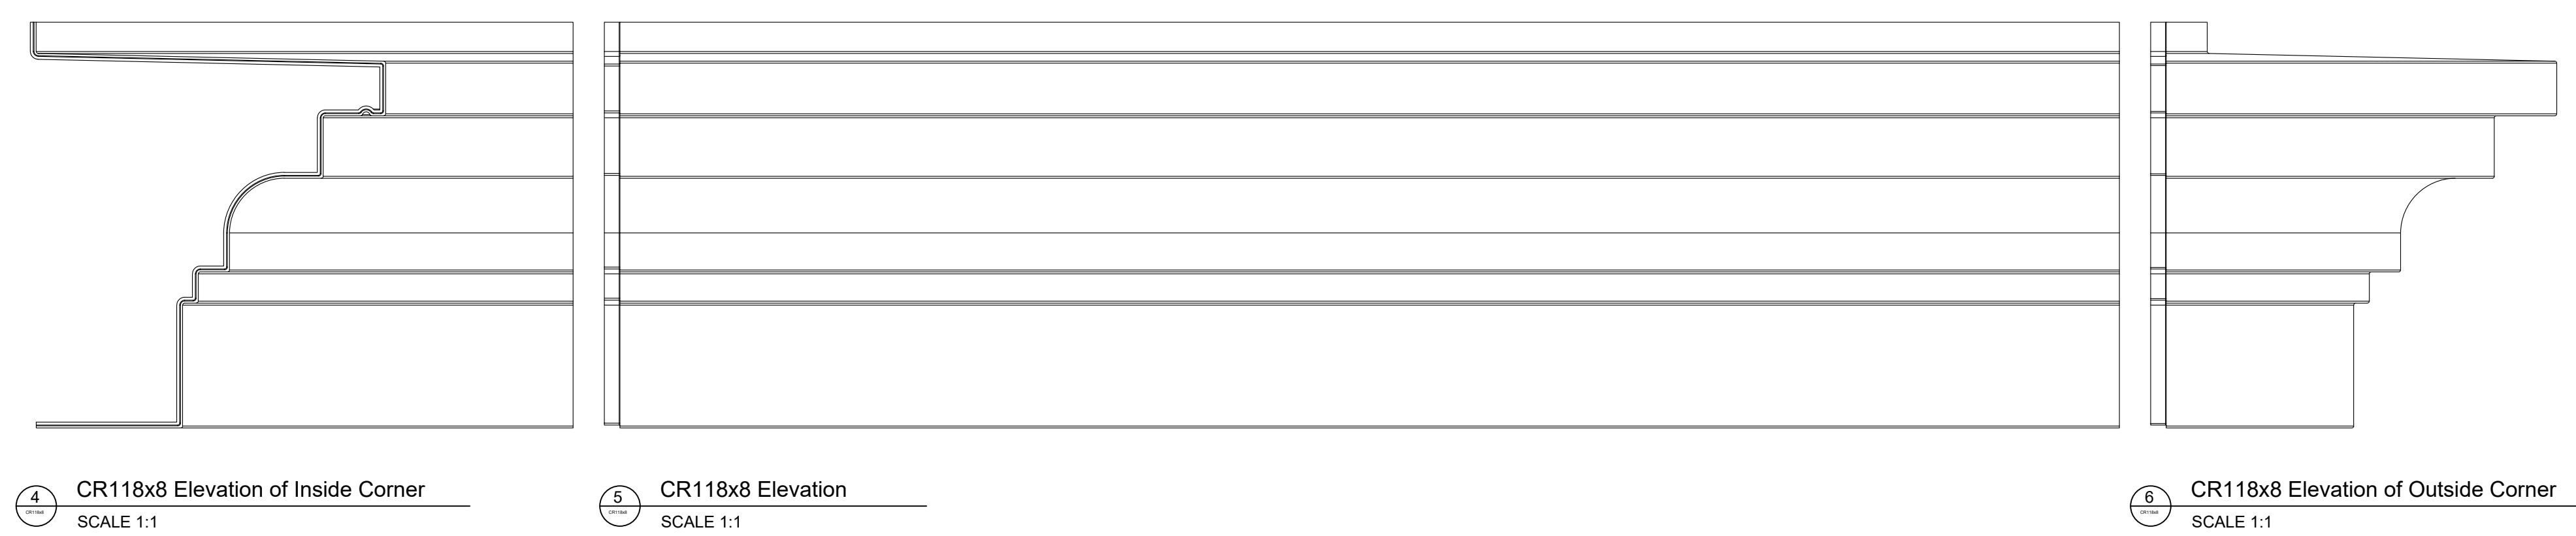

Fiberglass Cornice by Architectural Mall, Inc Available in Paint-Grade or Pre-Finished Gel Coat, Stone Finish, or Granite Finish

This is a recommendation. Actual framing to be determined by Engineer.

CR118x8

2' 2" H x 1' 10-3/4" P x 96" L

Manufactured By Architectural Mall, Inc
642 W Winthrop Ave ~ Addison, IL 60101

T.877-279-9993 F. 877-271-9994

www.columnsandbalustrades.com

sales@architecturalmall.com