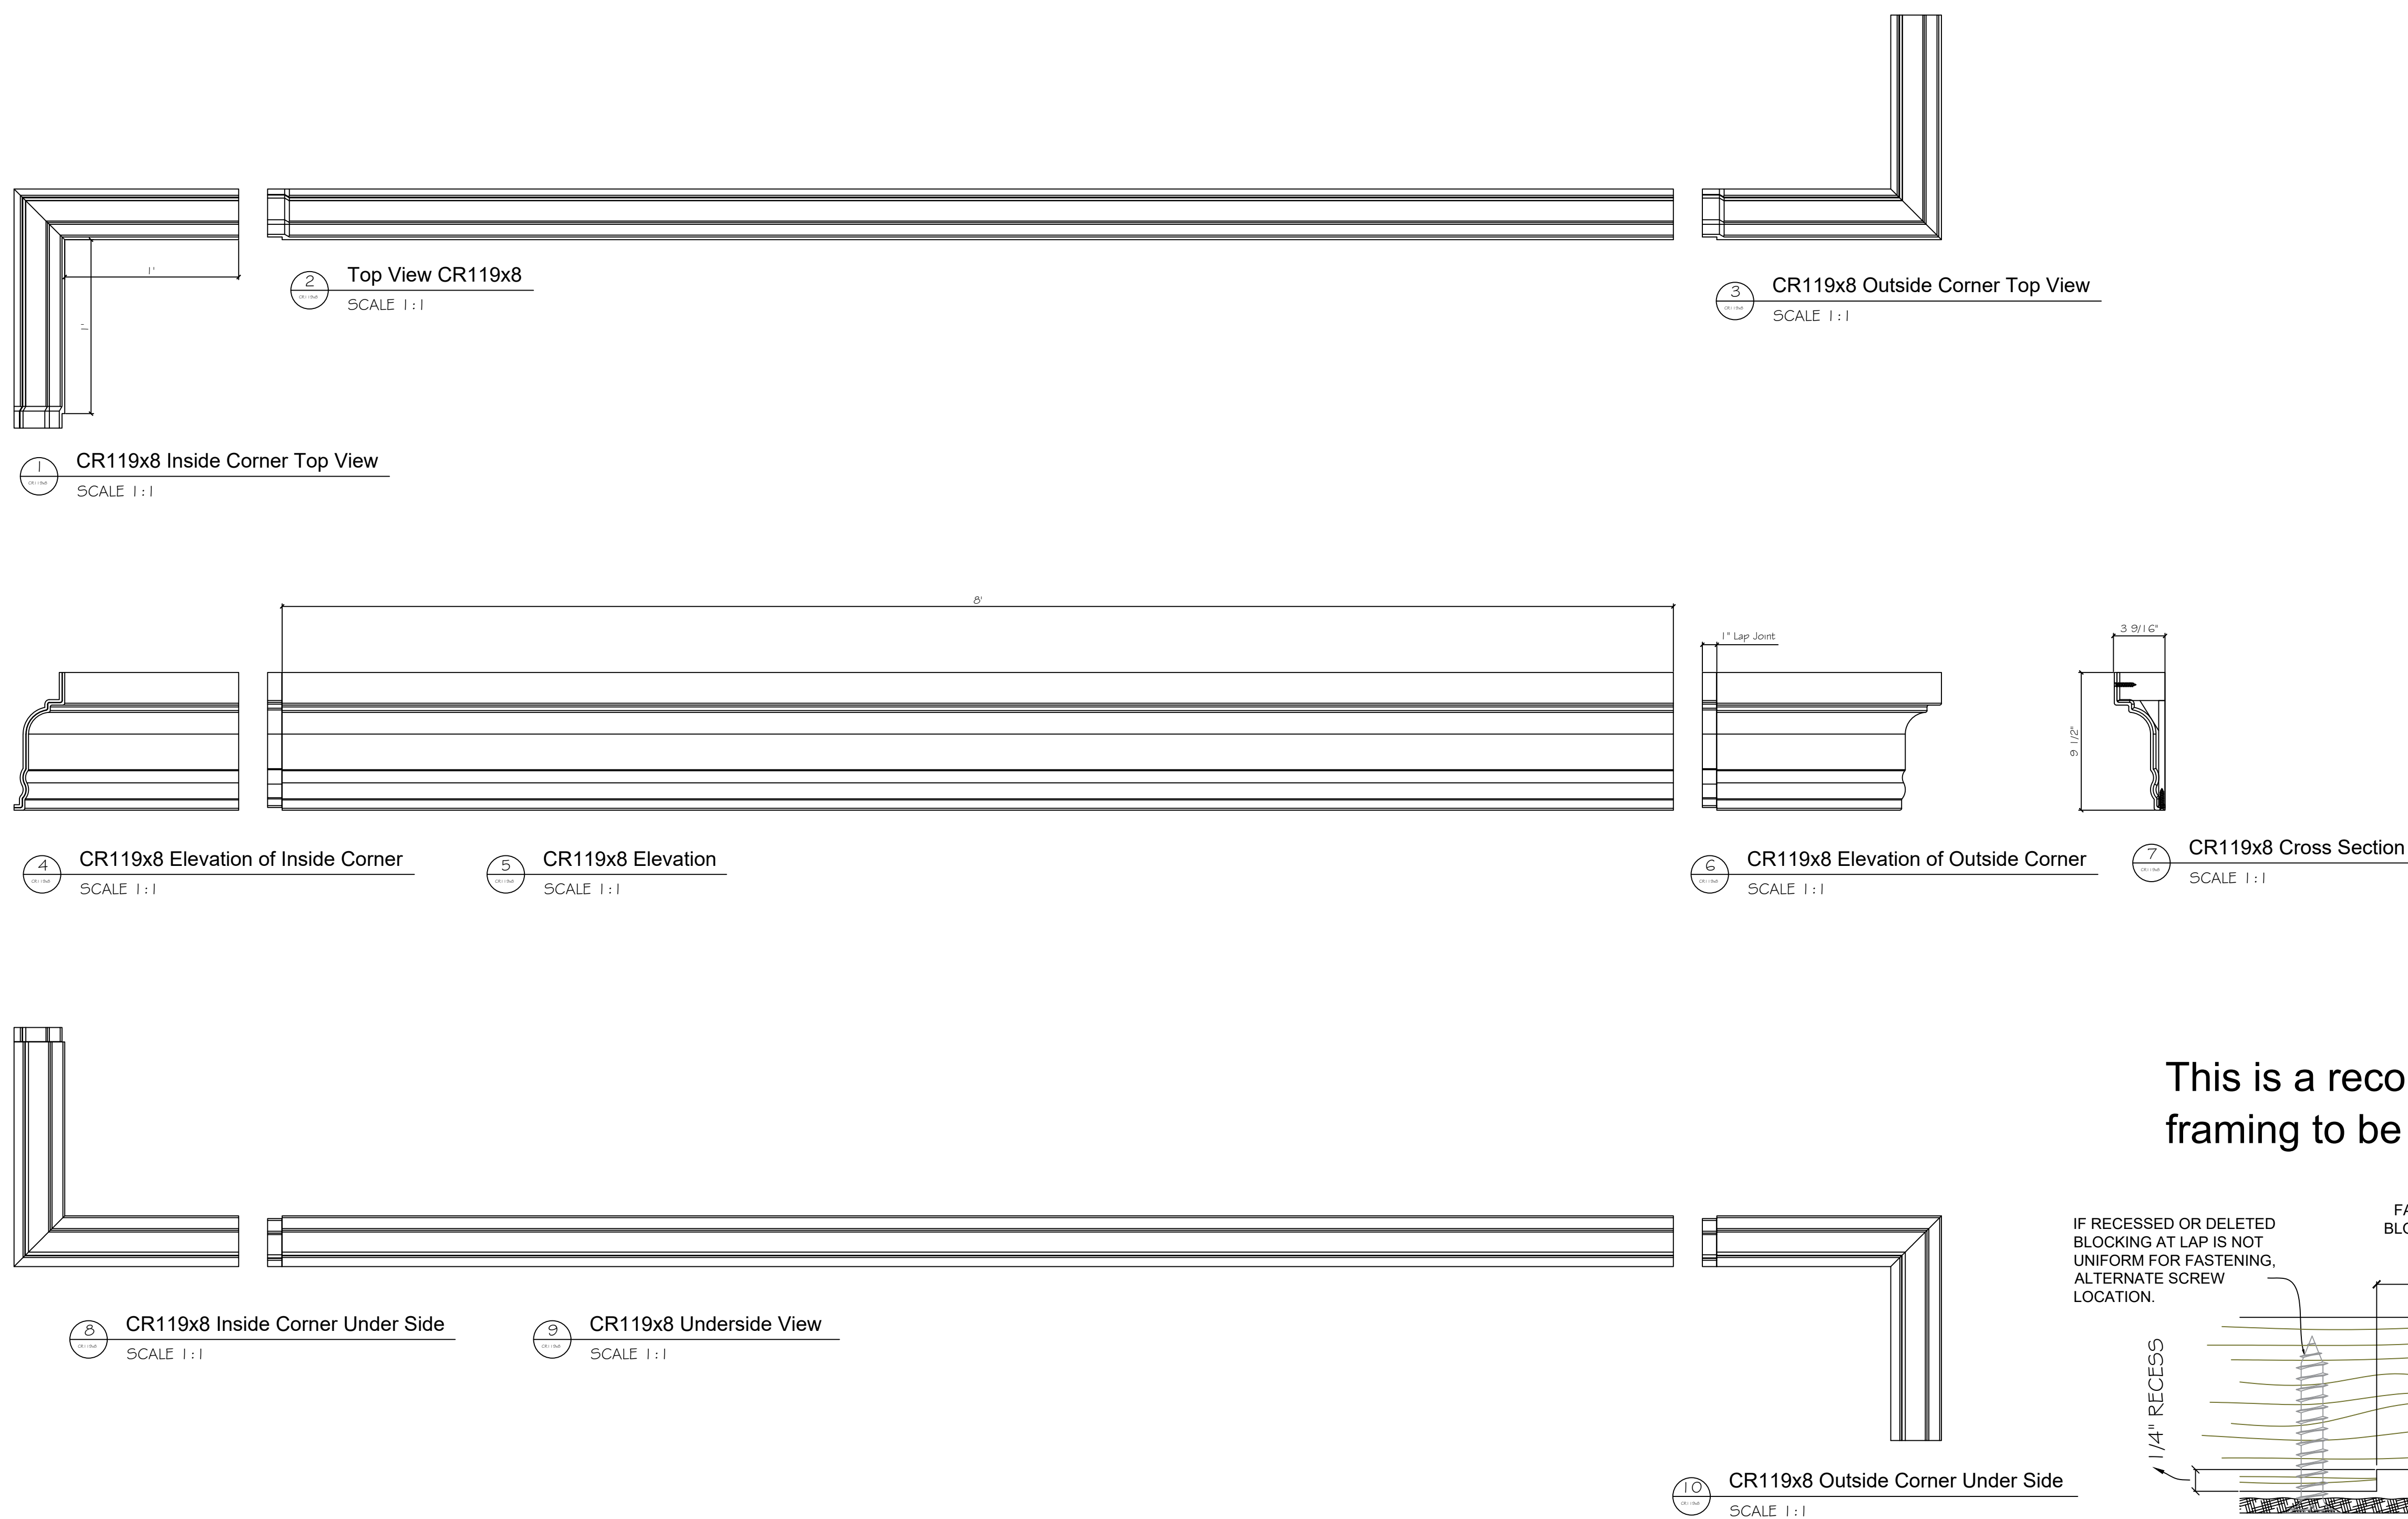

Fiberglass Cornice by Architectural Mall, Inc Available in Paint-Grade or Pre-Finished Gel Coat, Stone Finish, or Granite Finish

This is a recommendation. Actual framing to be determined by Engineer.

CR119x8

9 1/2" H x 3 9/16" P x 96" L

Manufactured By Architectural Mall, Inc
642 W Winthrop Ave ~ Addison, IL 60101

T.877-279-9993 F. 877-271-9994

www.columnsandbalustrades.com

sales@architecturalmall.com