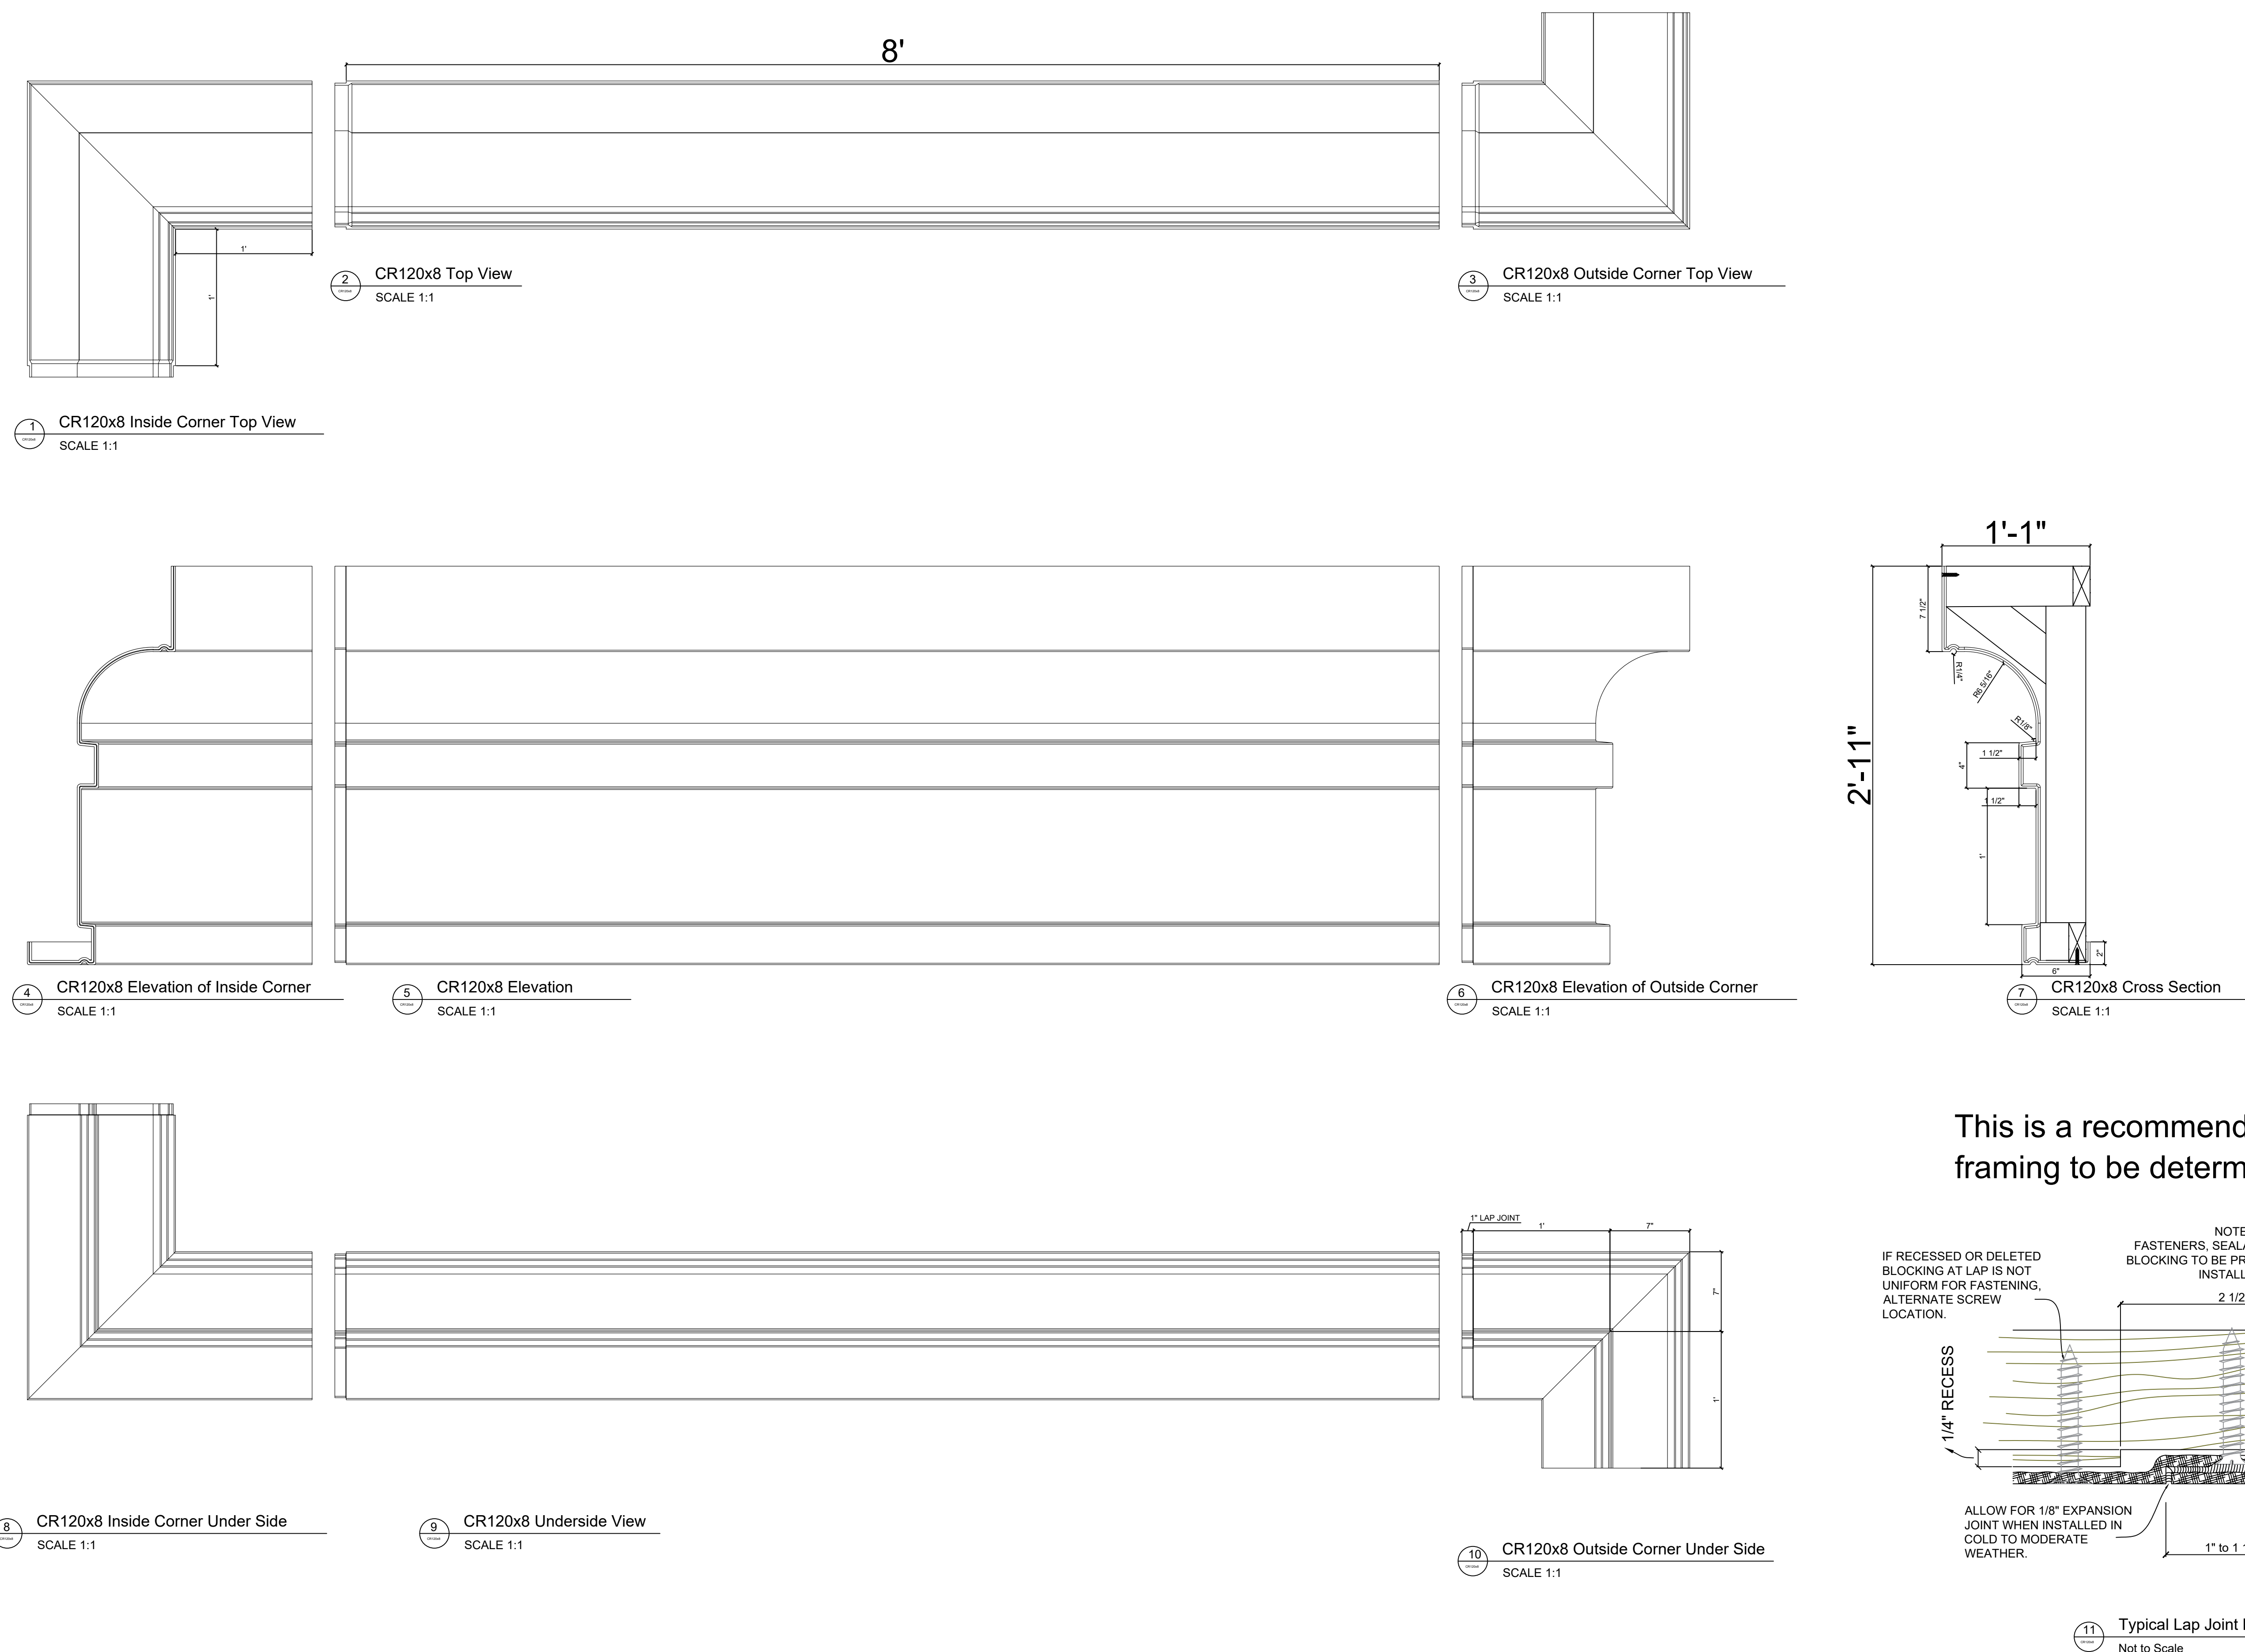

# Fiberglass Cornice by Architectural Mall, Inc Available in Paint-Grade or Pre-Finished Gel Coat, Stone Finish, or Granite Finish

This is a recommendation. Actual framing to be determined by Engineer.

## CR120x8

2' 11" H x 1' 1" P x 96" L

Manufactured By Architectural Mall, Inc  
642 W Winthrop Ave ~ Addison, IL 60101

T.877-279-9993 F. 877-271-9994

[www.columnsandbalustrades.com](http://www.columnsandbalustrades.com)