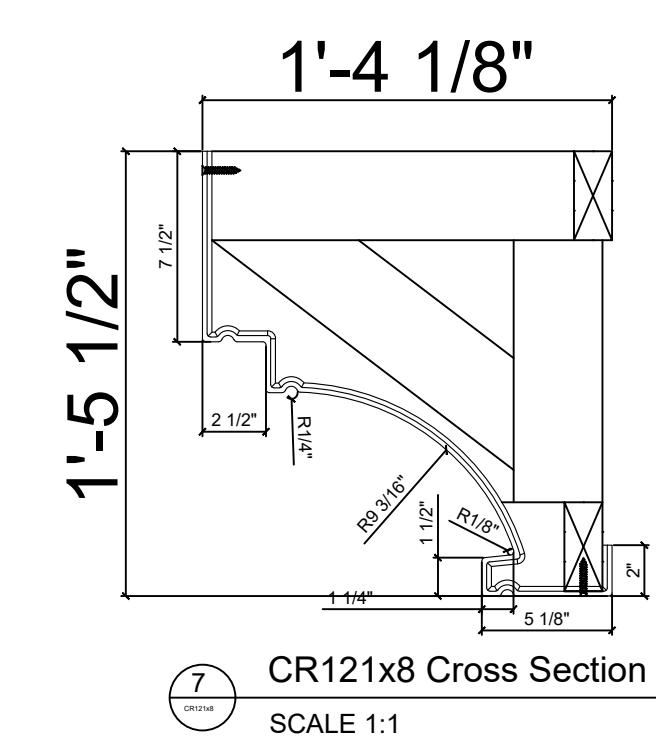

Fiberglass Cornice by Architectural Mall, Inc Available in Paint-Grade or Pre-Finished Gel Coat, Stone Finish, or Granite Finish