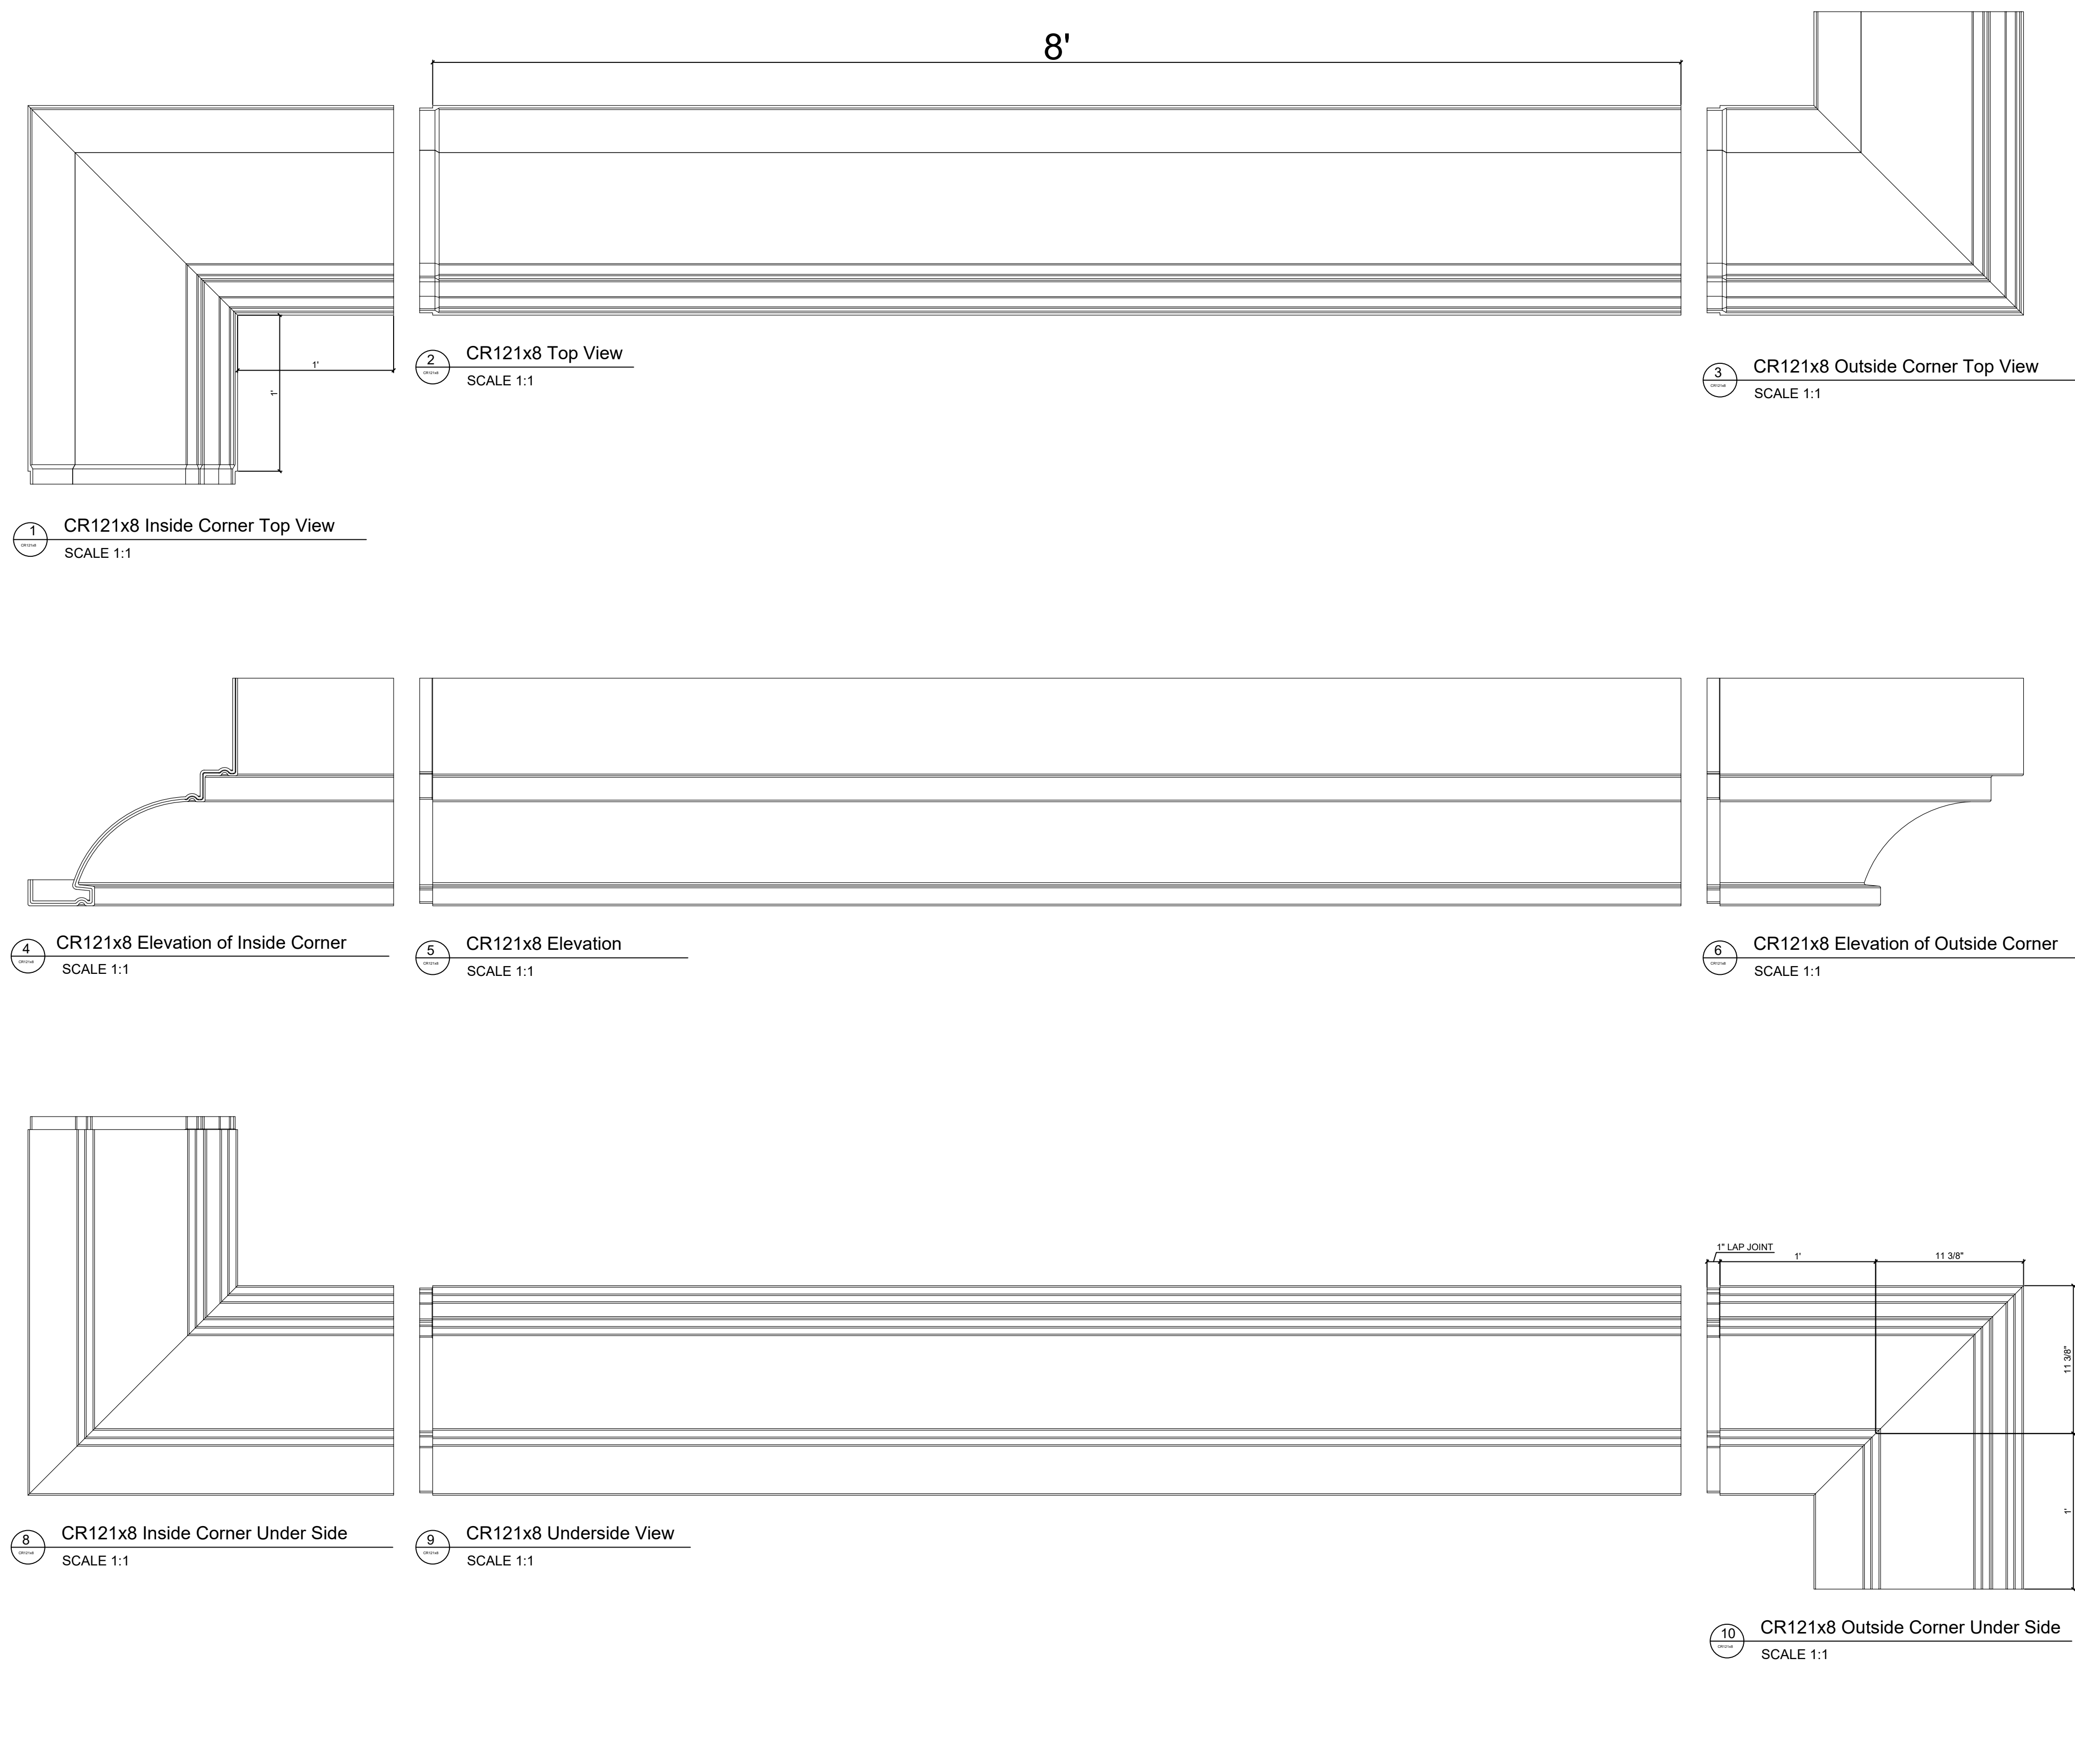

Fiberglass Cornice by Architectural Mall, Inc Available in Paint-Grade or Pre-Finished Gel Coat, Stone Finish, or Granite Finish

This is a recommendation. Actual framing to be determined by Engineer.

CR121x8

1' 5-1/2" H x 1' 4-1/8" P x 96" L

Manufactured By Architectural Mall, Inc
642 W Winthrop Ave ~ Addison, IL 60101

T.877-279-9993 F. 877-271-9994

www.columnsandbalustrades.com

sales@architecturalmall.com