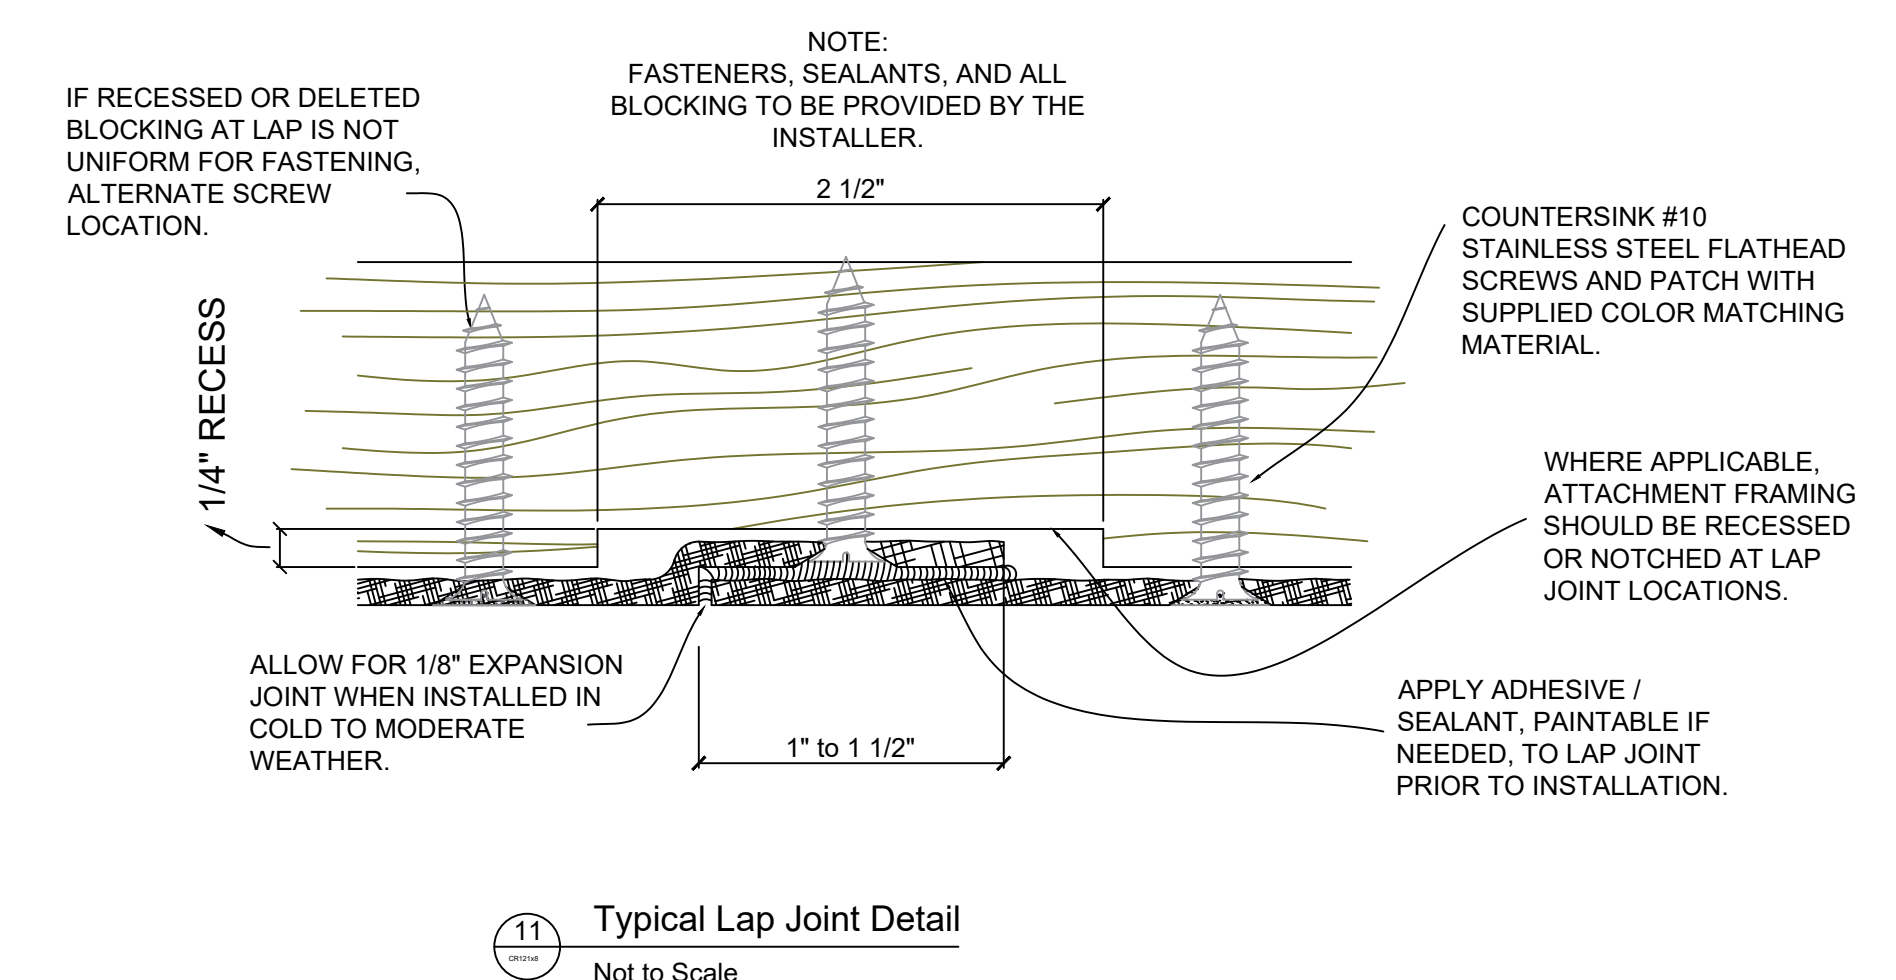

Fiberglass Cornice by Architectural Mall, Inc Available in Paint-Grade or Pre-Finished Gel Coat, Stone Finish, or Granite Finish

This is a recommendation. Actual framing to be determined by Engineer.

CR121x8

1' 5-1/2" H x 1' 4-1/8" P x 96" L

Manufactured By Architectural Mall, Inc
642 W Winthrop Ave ~ Addison, IL 60101

T.877-279-9993 F. 877-271-9994

www.columnsandbalustrades.com

sales@architecturalmall.com