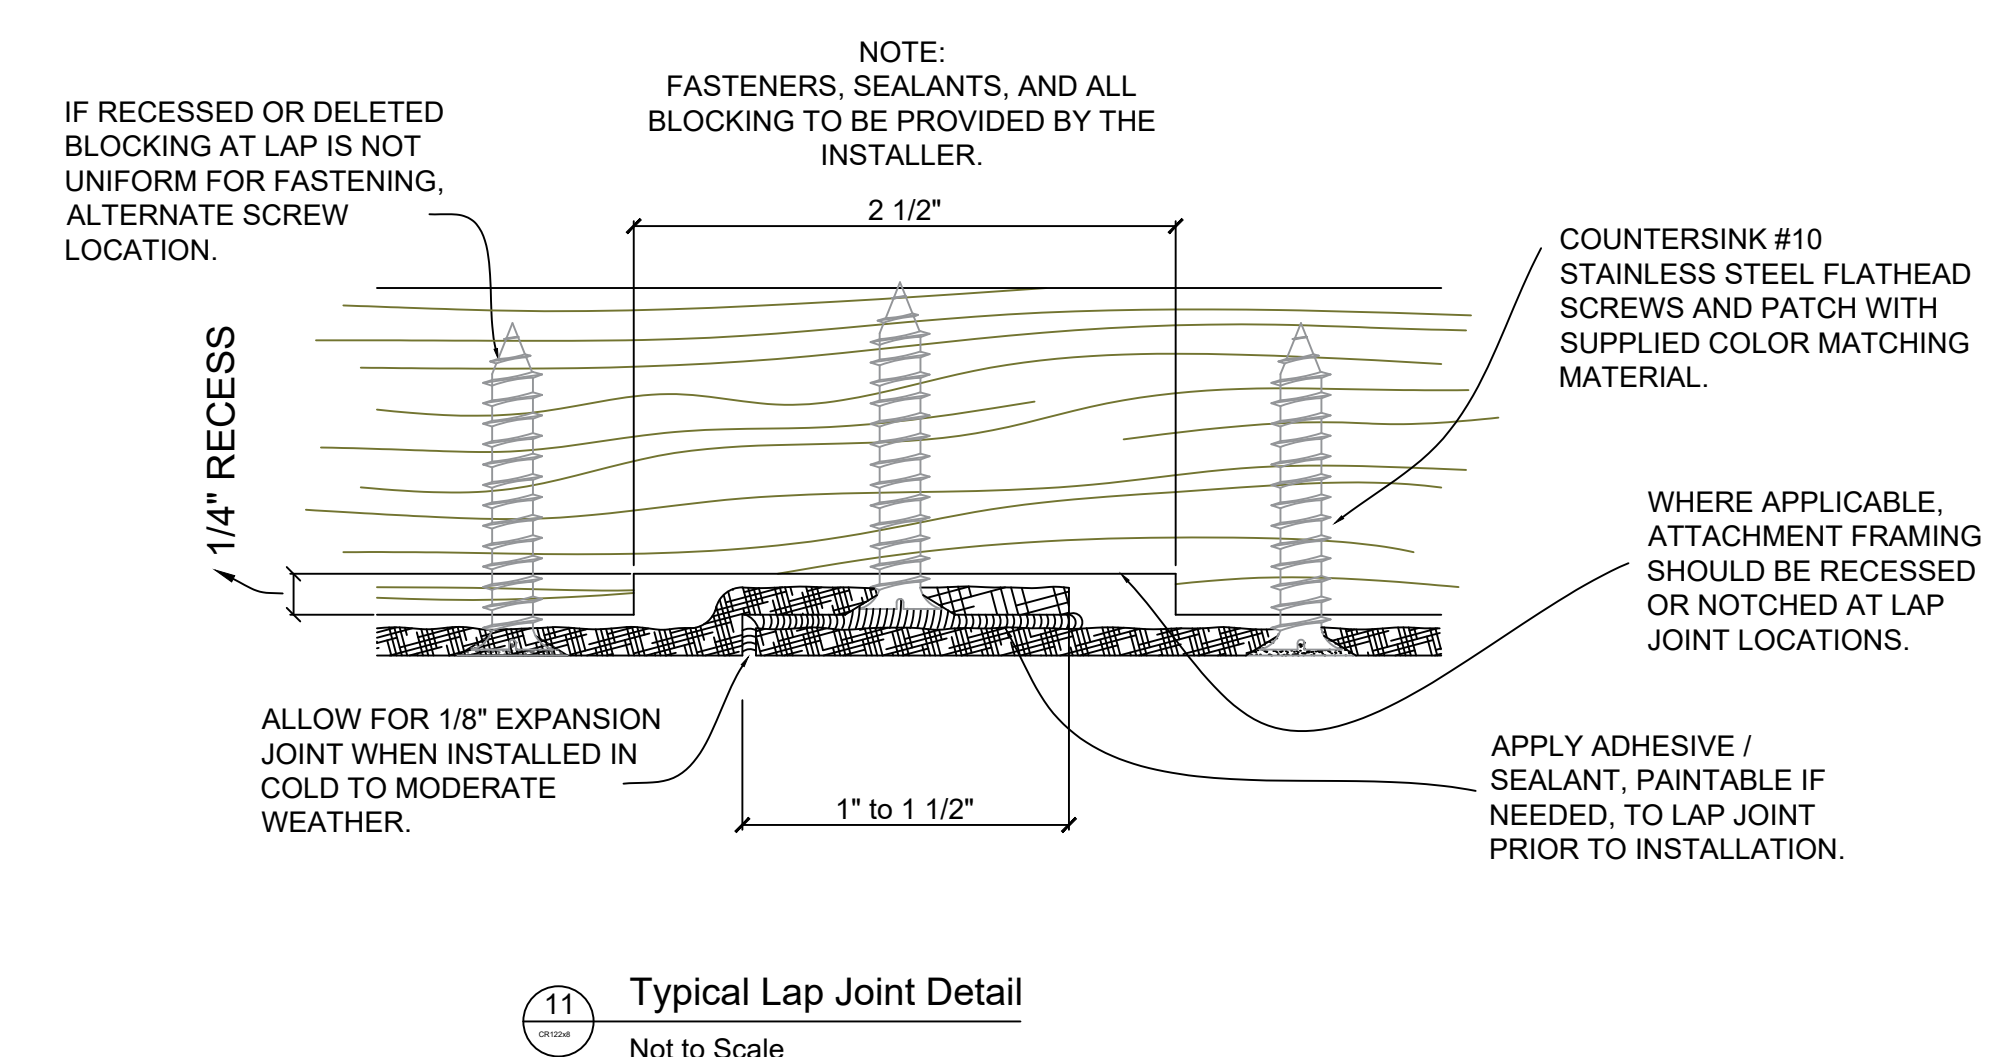

Fiberglass Cornice by Architectural Mall, Inc Available in Paint-Grade or Pre-Finished Gel Coat, Stone Finish, or Granite Finish

This is a recommendation. Actual framing to be determined by Engineer.

CR122x8