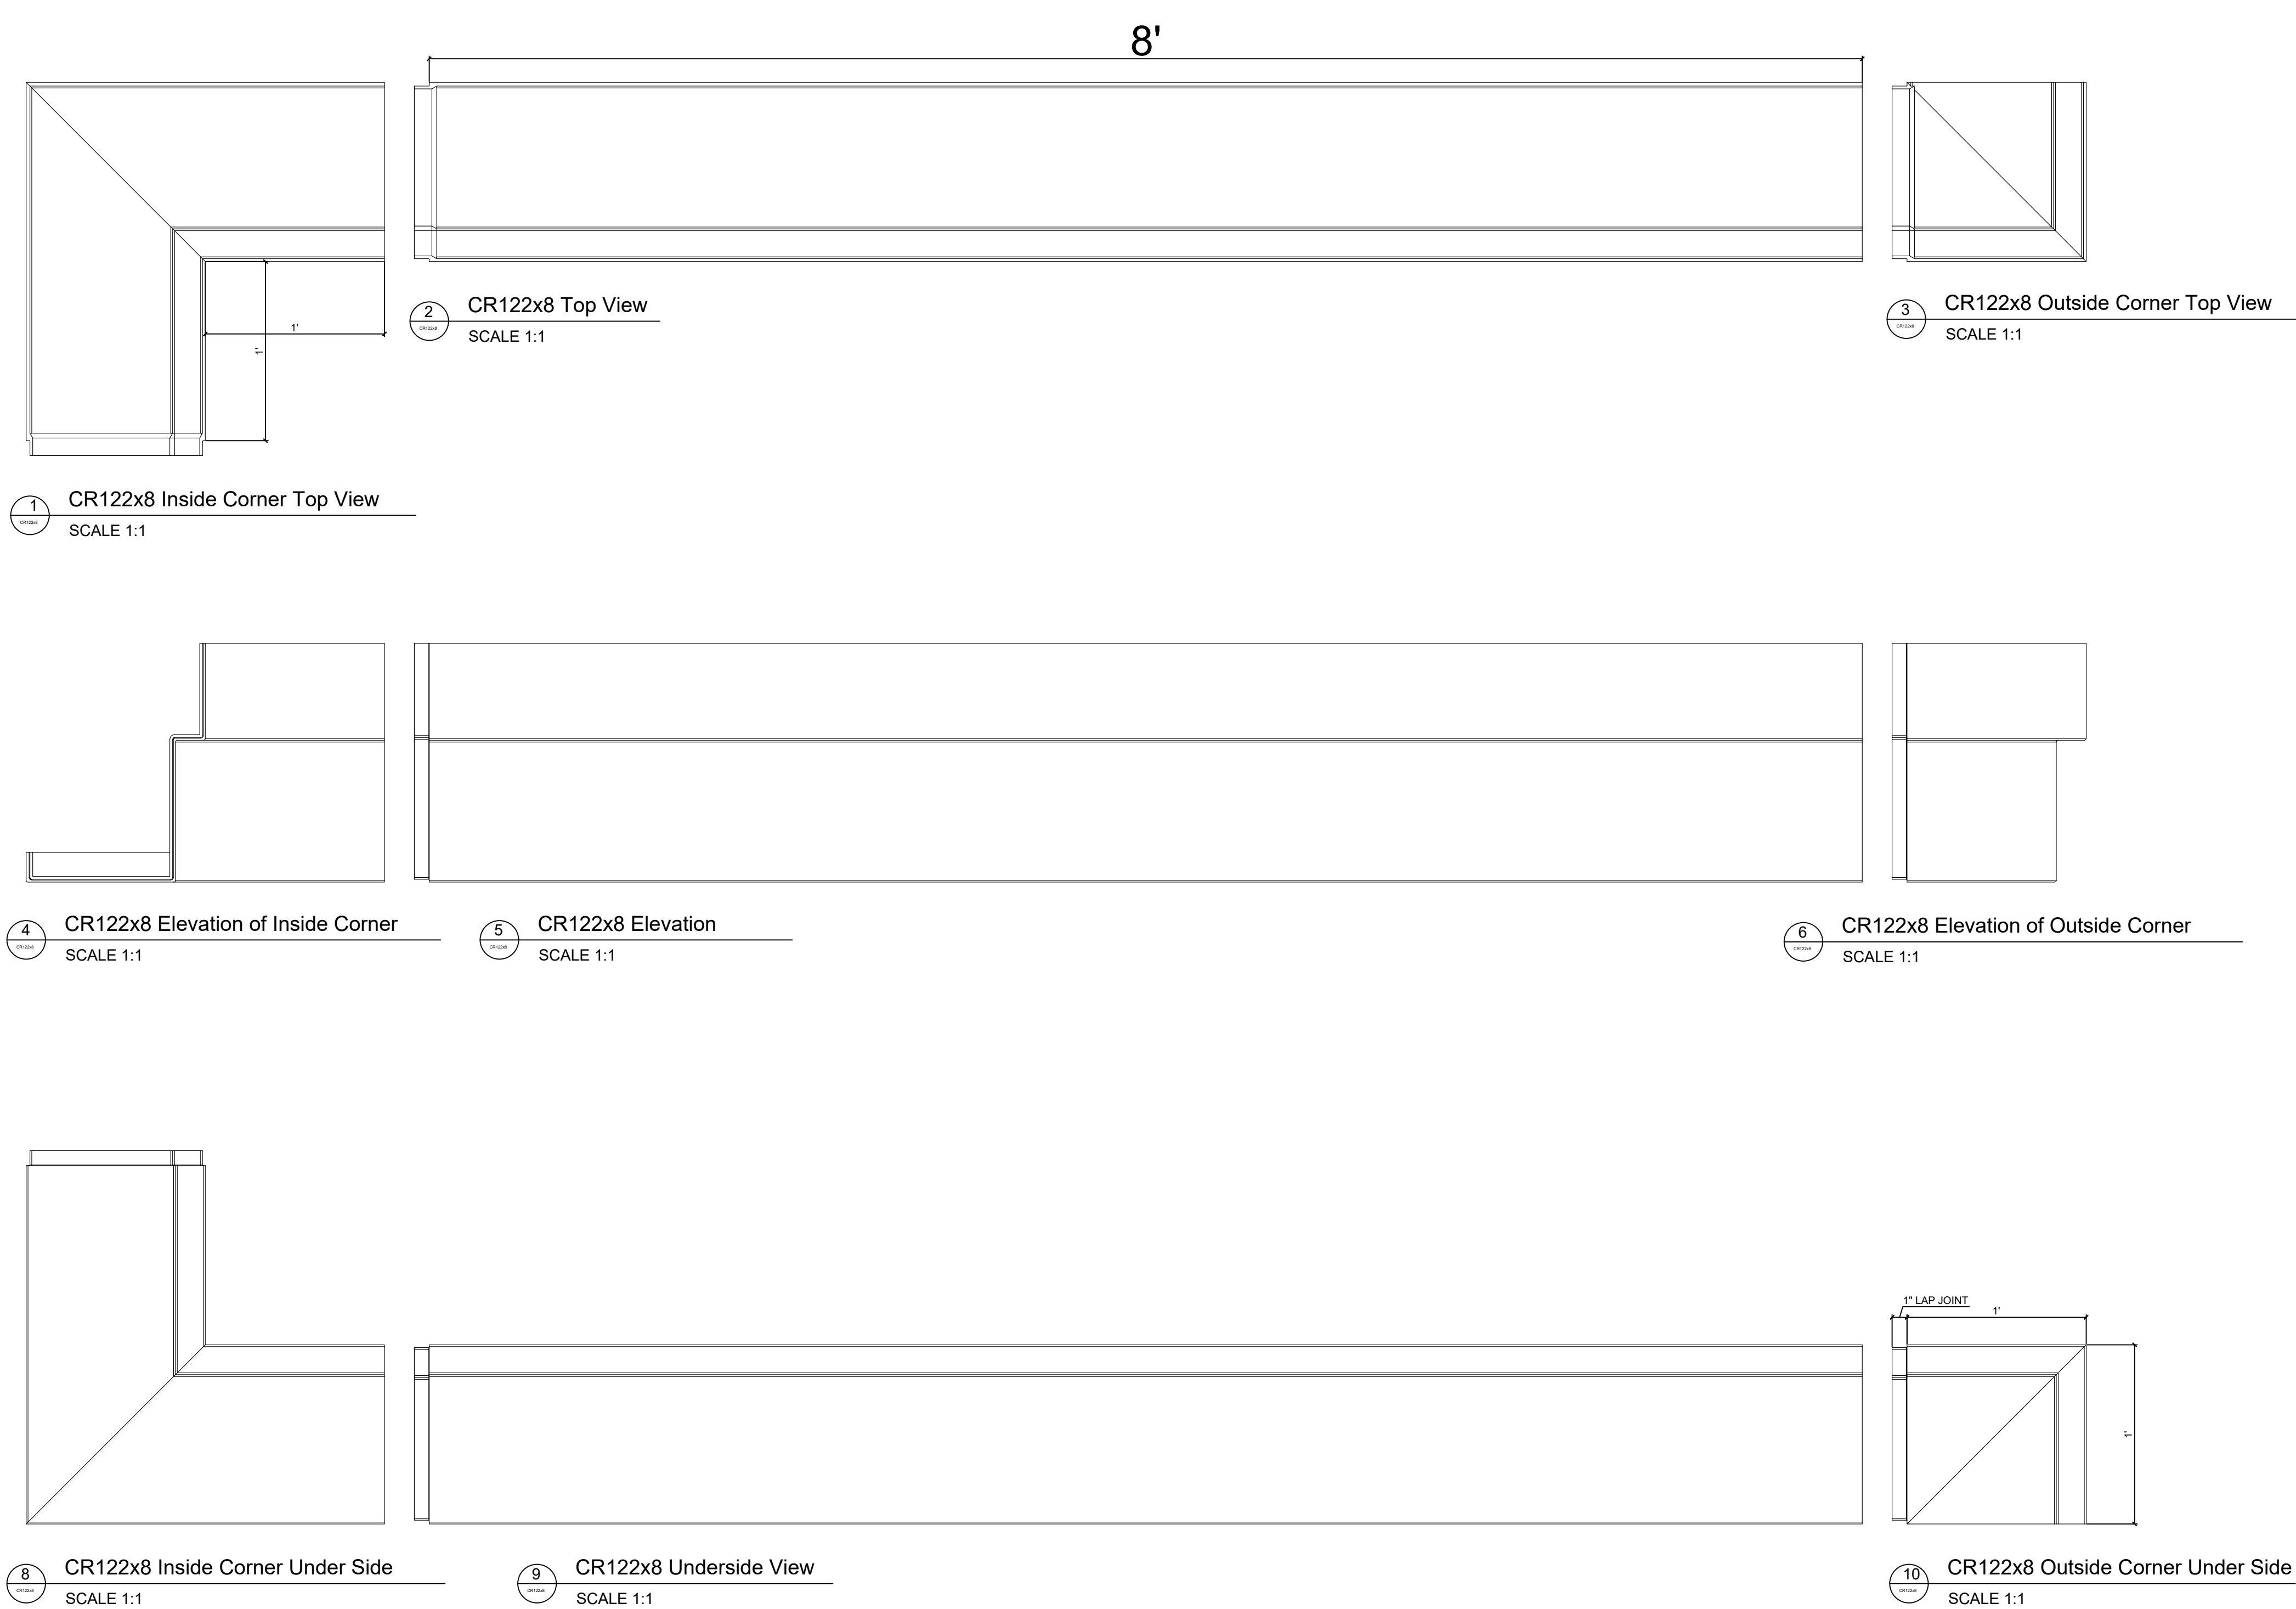

Fiberglass Cornice by Architectural Mall, Inc Available in Paint-Grade or Pre-Finished Gel Coat, Stone Finish, or Granite Finish

This is a recommendation. Actual framing to be determined by Engineer.

CR122x8

1' 4" H x 12" P x 96" L

Manufactured By Architectural Mall, Inc
642 W Winthrop Ave ~ Addison, IL 60101
T.877-279-9993 F. 877-271-9994
www.columnsandbalustrades.com
sales@architecturalmall.com