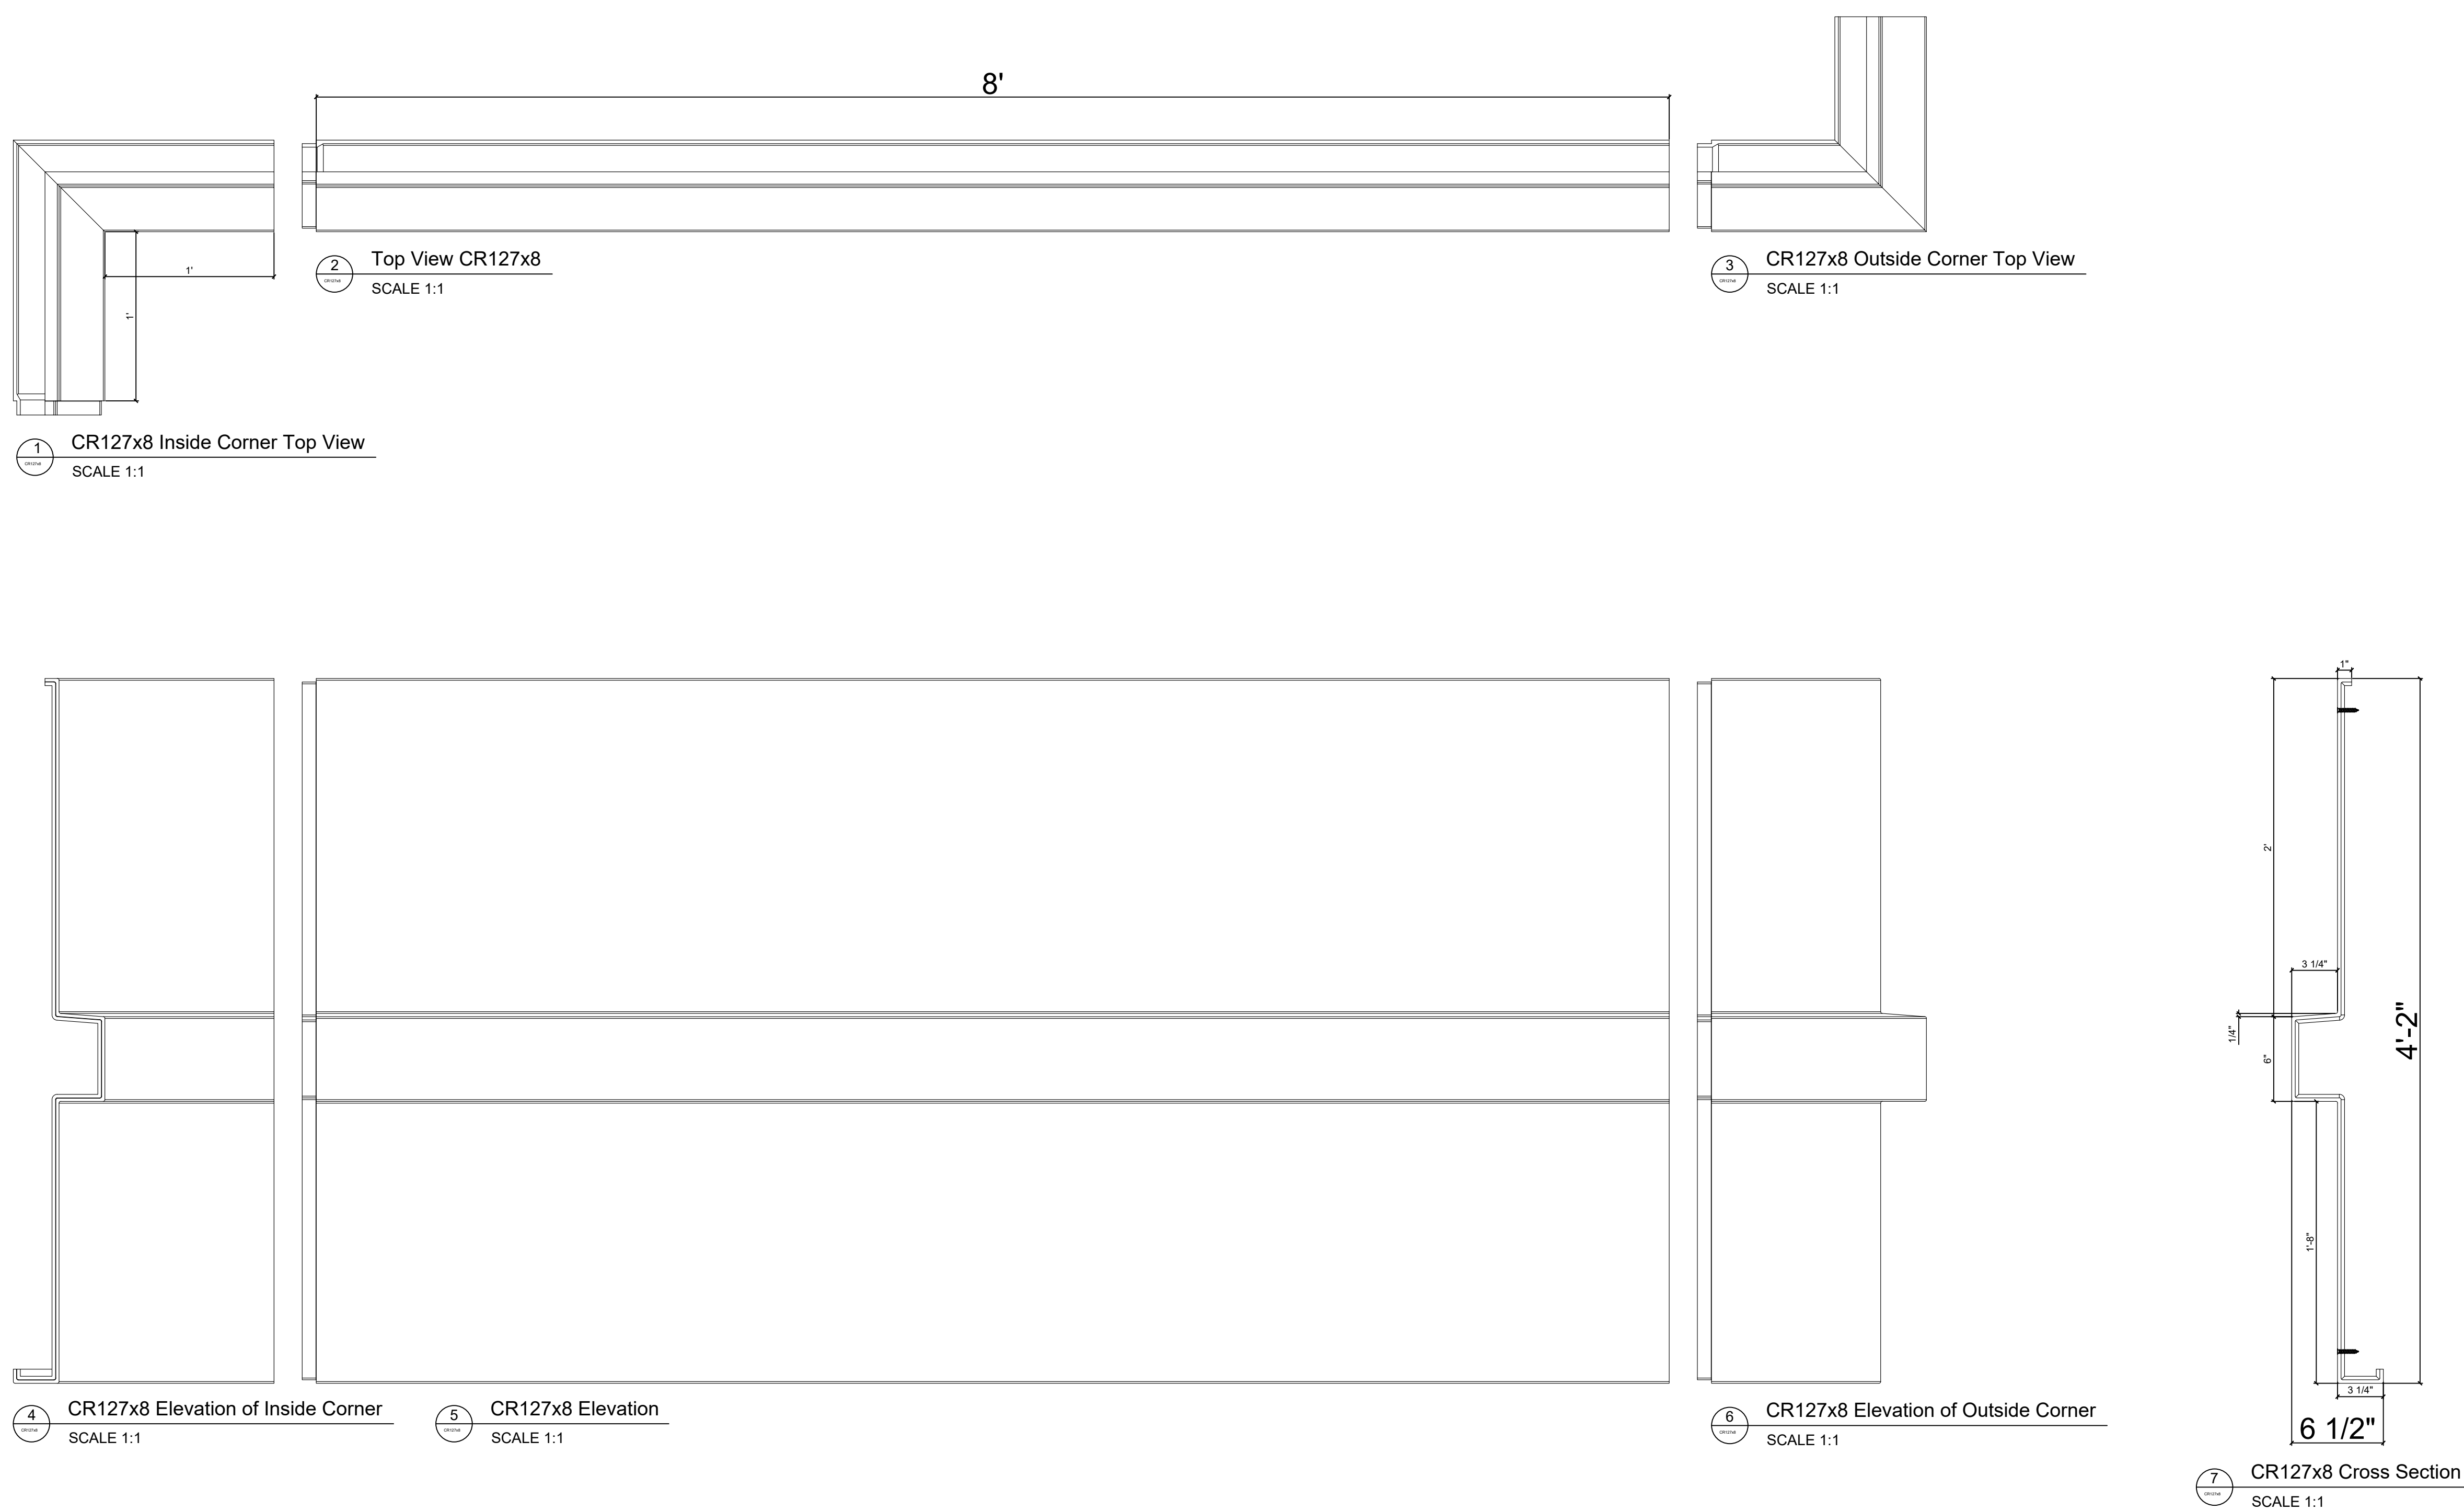

Fiberglass Cornice by Architectural Mall, Inc Available in Paint-Grade or Pre-Finished Gel Coat, Stone Finish, or Granite Finish

This is a recommendation. Actual framing to be determined by Engineer.

CR127x8

4' 2" H x 6-1/2" P x 96" L

Manufactured By Architectural Mall, Inc
642 W Winthrop Ave ~ Addison, IL 60101

T.877-279-9993 F. 877-271-9994

www.columnsandbalustrades.com

sales@architecturalmall.com