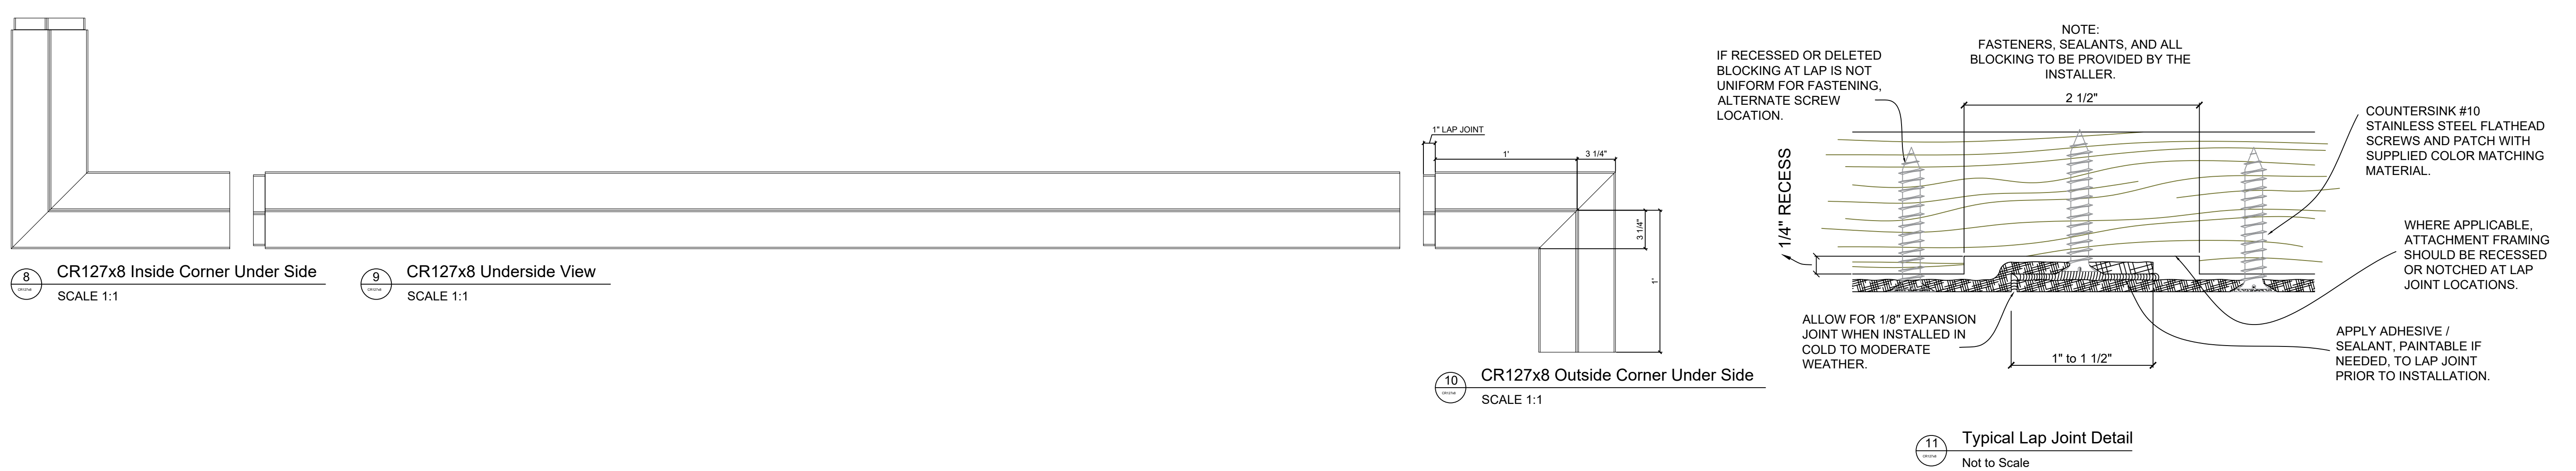

Fiberglass Cornice by Architectural Mall, Inc Available in Paint-Grade or Pre-Finished Gel Coat, Stone Finish, or Granite Finish

This is a recommendation. Actual framing to be determined by Engineer.

CR127x8

4' 2" H x 6-1/2" P x 96" L

Manufactured By Architectural Mall, Inc
642 W Winthrop Ave ~ Addison, IL 60101

T.877-279-9993 F. 877-271-9994

www.columnsandbalustrades.com

sales@architecturalmall.com