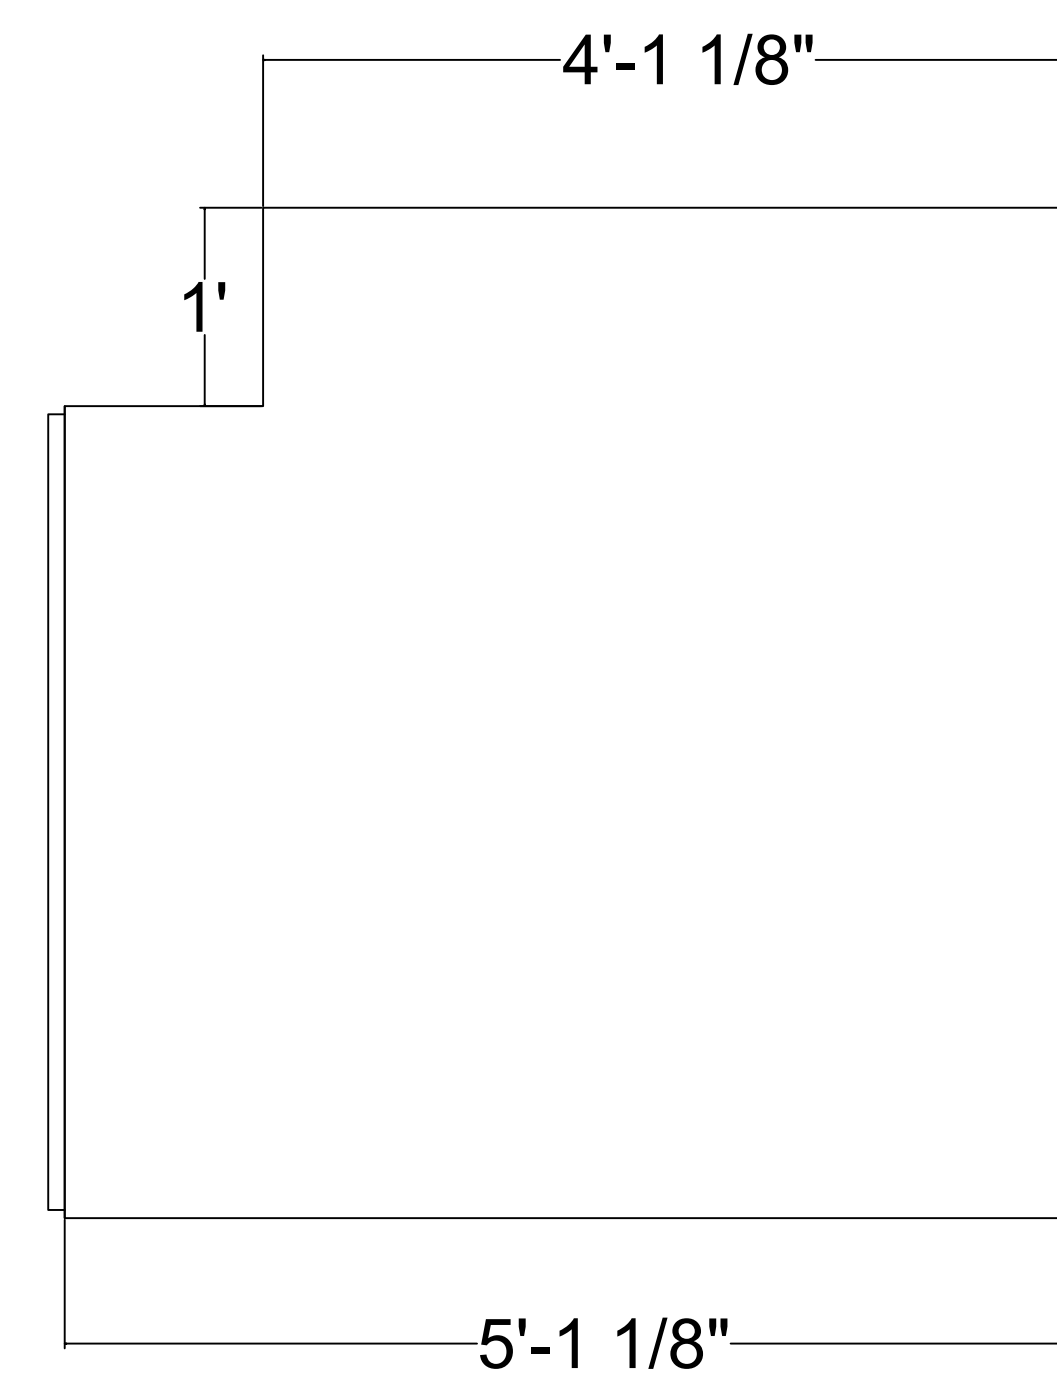

Fiberglass Cornice by Architectural Mall, Inc
 Available in Paint-Grade or Pre-Finished Gel
 Coat, Stone Finish, or Granite Finish

1 CR128x8 Inside Corner Top View
 SCALE 1:1

2 Top View CR128x8
 SCALE 1:1

3 CR128x8 Outside Corner Top View
 SCALE 1:1

7 CR128x8 Cross Section
 SCALE 1:1

This is a recommendation. Actual framing to be determined by Engineer.

4 CR128x8 Elevation of Inside Corner
 SCALE 1:1

5 CR128x8 Elevation
 SCALE 1:1

6 CR128x8 Elevation of Outside Corner
 SCALE 1:1

CR129x8

3' 5-3/4" H x 4' 1-1/8" P x 96" L

Manufactured By Architectural Mall, Inc
 642 W Winthrop Ave ~ Addison, IL 60101

T.877-279-9993 F. 877-271-9994

www.columnsandbalustrades.com