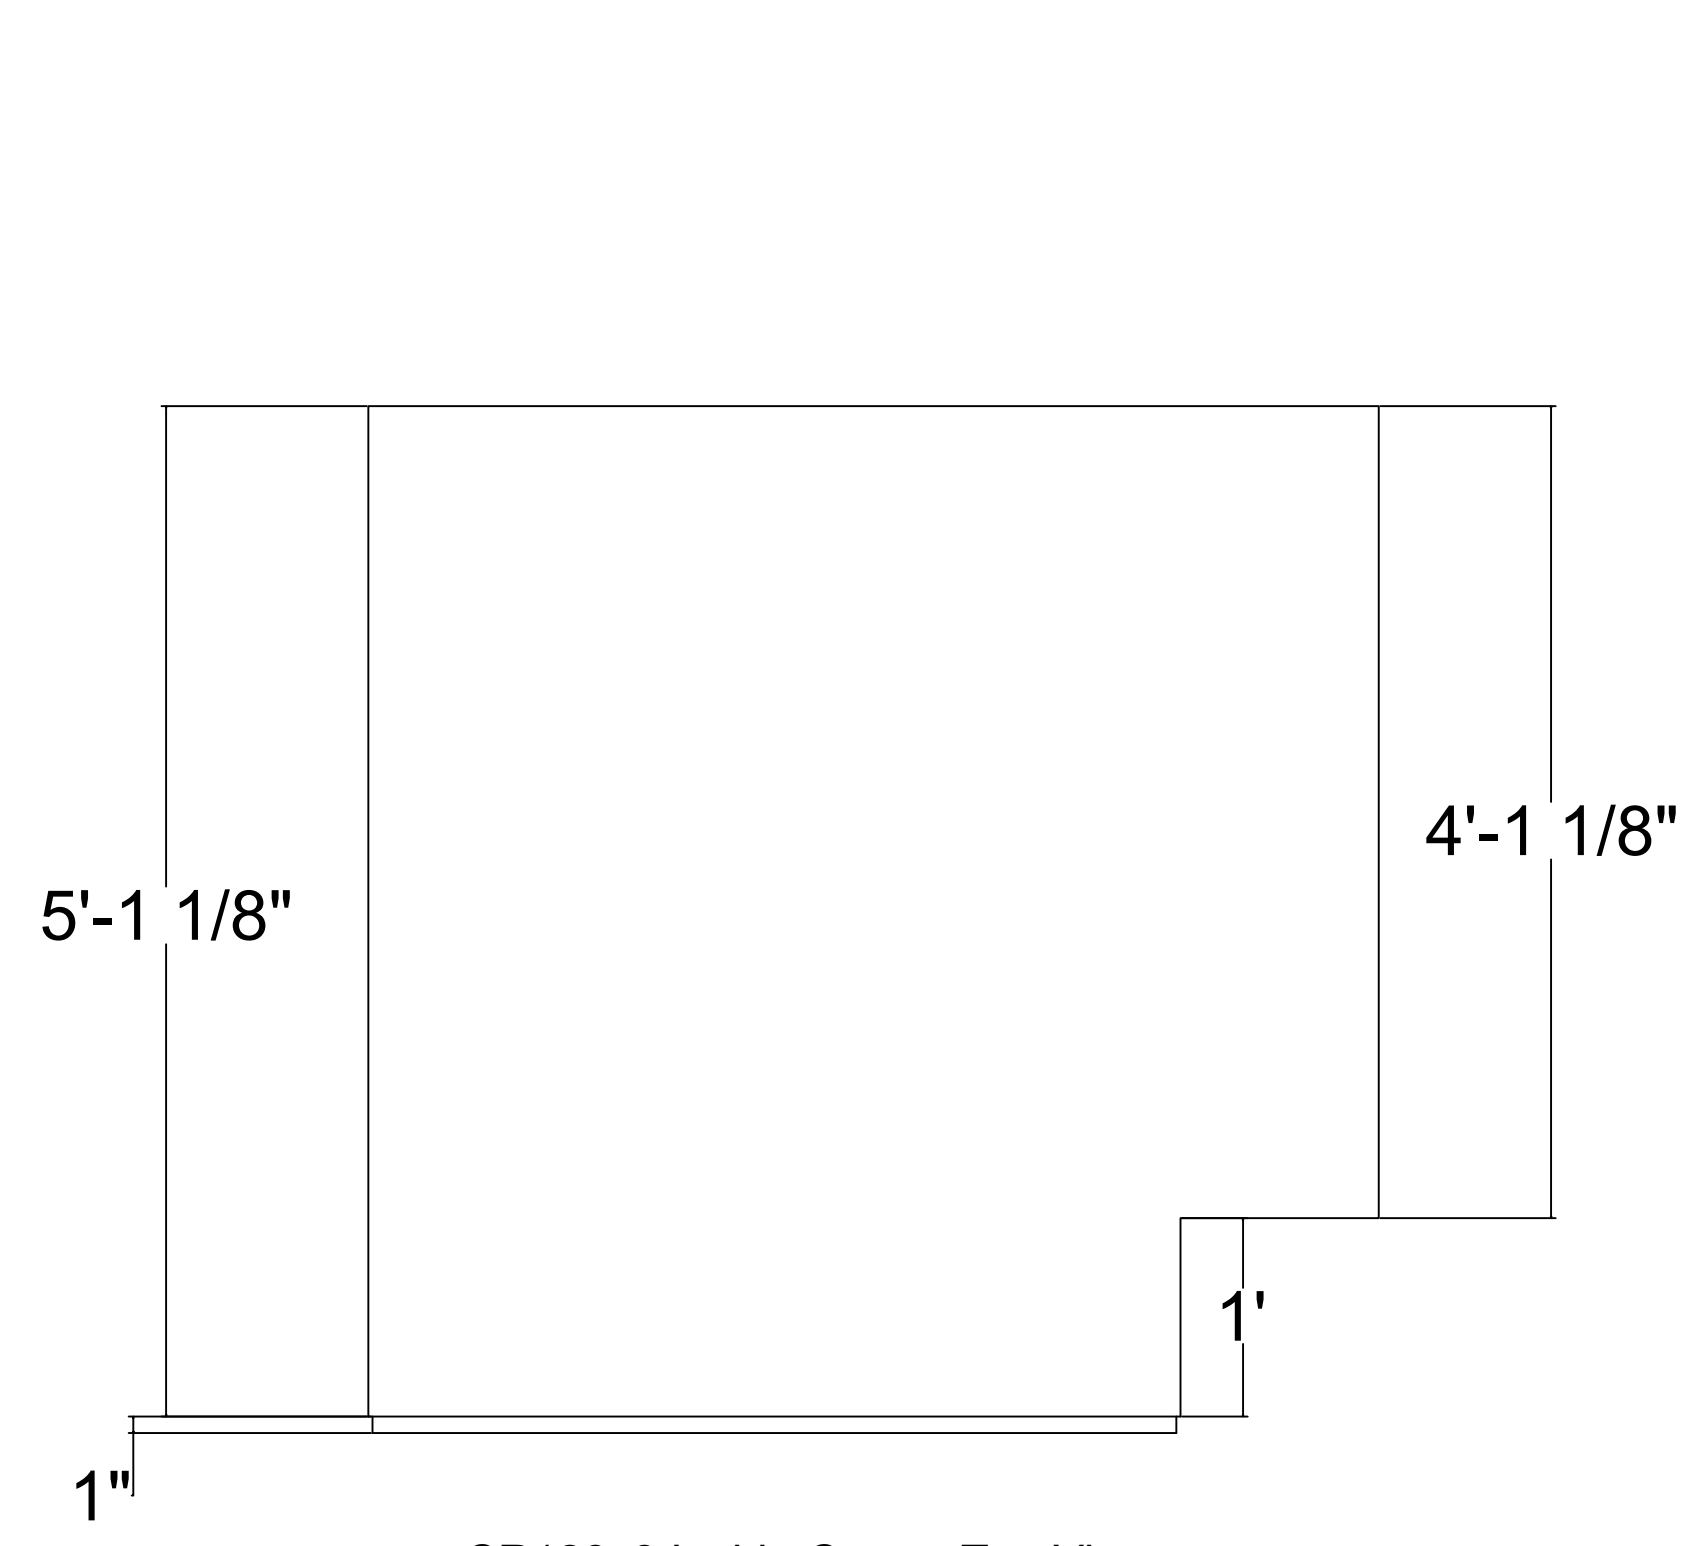

Fiberglass Cornice by Architectural Mall, Inc
 Available in Paint-Grade or Pre-Finished Gel
 Coat, Stone Finish, or Granite Finish

1 CR128x8 Inside Corner Top View
 SCALE 1:1

2 Top View CR128x8
 SCALE 1:1

3 CR128x8 Outside Corner Top View
 SCALE 1:1

7 CR128x8 Cross Section
 SCALE 1:1

This is a recommendation. Actual framing to be determined by Engineer.

4 CR128x8 Elevation of Inside Corner
 SCALE 1:1

5 CR128x8 Elevation
 SCALE 1:1

6 CR128x8 Elevation of Outside Corner
 SCALE 1:1

CR129x8

3' 5-3/4" H x 4' 1-1/8" P x 96" L

Manufactured By Architectural Mall, Inc
 642 W Winthrop Ave ~ Addison, IL 60101

T.877-279-9993 F. 877-271-9994

www.columnsandbalustrades.com