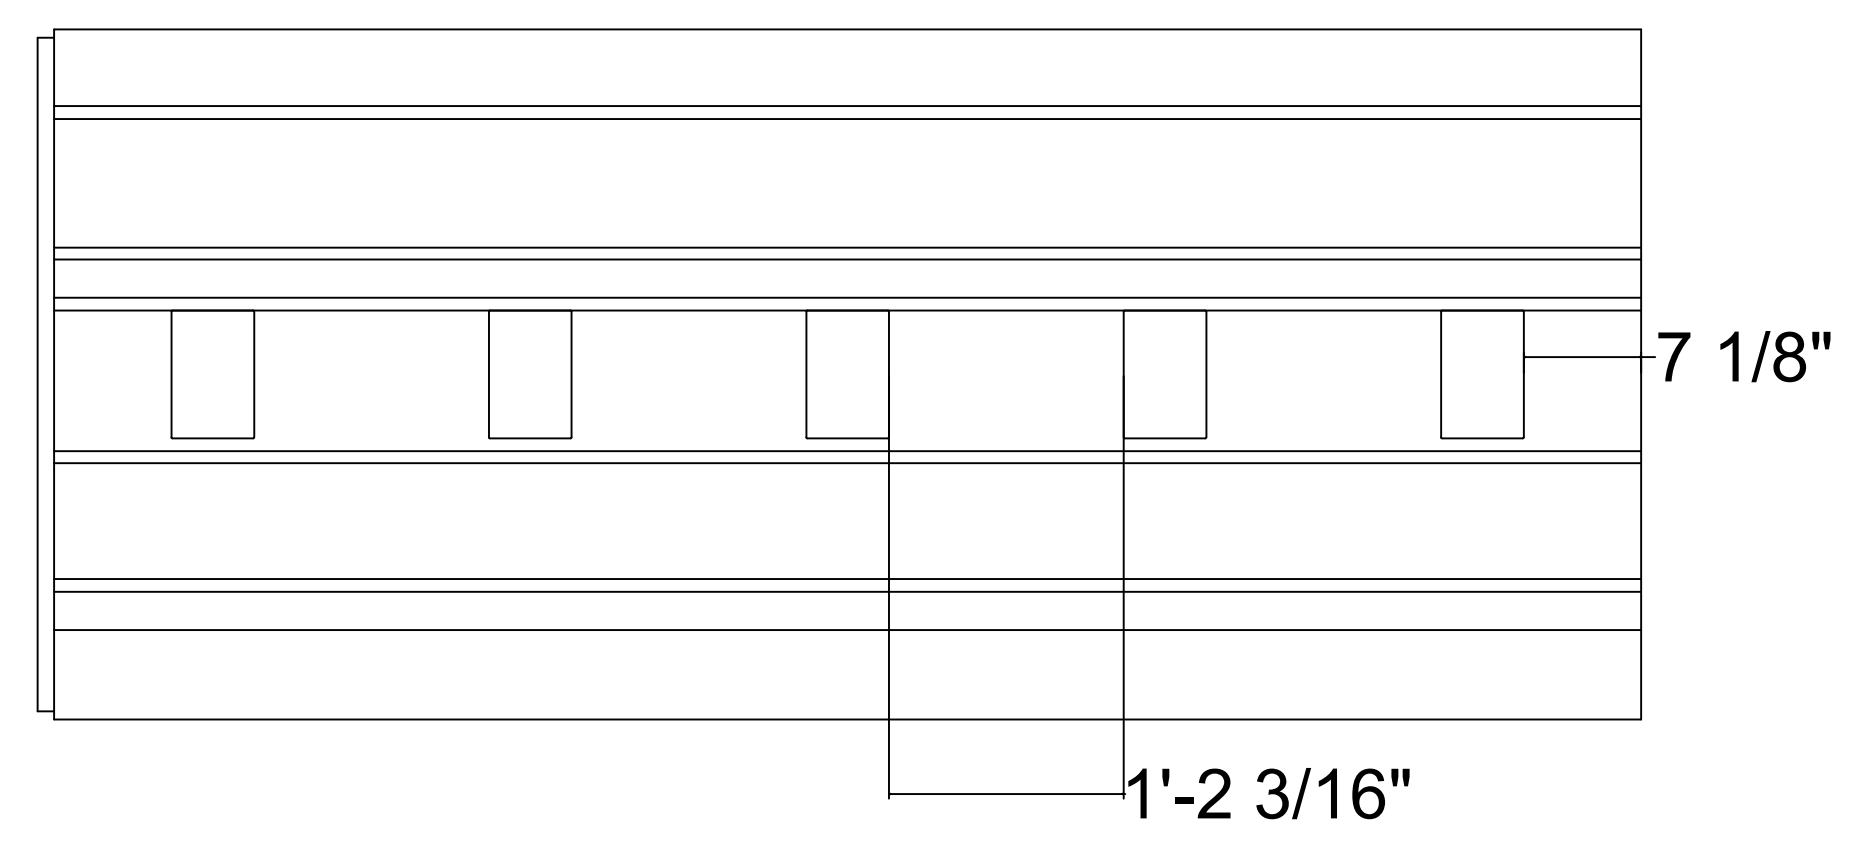

3 CR128x8 Outside Corner Top View
 SCALE 1:1

7 CR128x8 Cross Section
 SCALE 1:1

This is a recommendation. Actual framing to be determined by Engineer.

4 CR128x8 Elevation of Inside Corner
 SCALE 1:1

5 CR128x8 Elevation
 SCALE 1:1

6 CR128x8 Elevation of Outside Corner
 SCALE 1:1

CR129x8

3' 5-3/4" H x 4' 1-1/8" P x 96" L

Manufactured By Architectural Mall, Inc
 642 W Winthrop Ave ~ Addison, IL 60101

T.877-279-9993 F. 877-271-9994

www.columnsandbalustrades.com