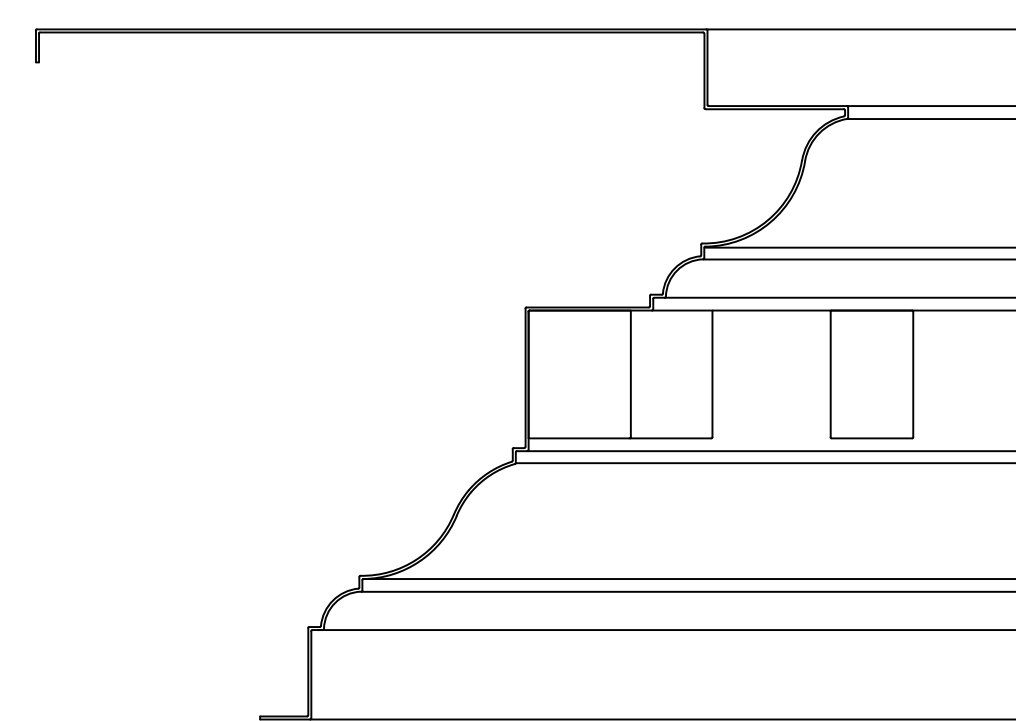

Fiberglass Cornice by Architectural Mall, Inc
 Available in Paint-Grade or Pre-Finished Gel
 Coat, Stone Finish, or Granite Finish

1 CR128x8 Inside Corner Top View
 SCALE 1:1

2 Top View CR128x8
 SCALE 1:1

3 CR128x8 Outside Corner Top View
 SCALE 1:1

7 CR128x8 Cross Section
 SCALE 1:1

This is a recommendation. Actual framing to be determined by Engineer.

4 CR128x8 Elevation of Inside Corner
 SCALE 1:1

5 CR128x8 Elevation
 SCALE 1:1

6 CR128x8 Elevation of Outside Corner
 SCALE 1:1

CR129x8

3' 5-3/4" H x 4' 1-1/8" P x 96" L

Manufactured By Architectural Mall, Inc
 642 W Winthrop Ave ~ Addison, IL 60101

T.877-279-9993 F. 877-271-9994

www.columnsandbalustrades.com