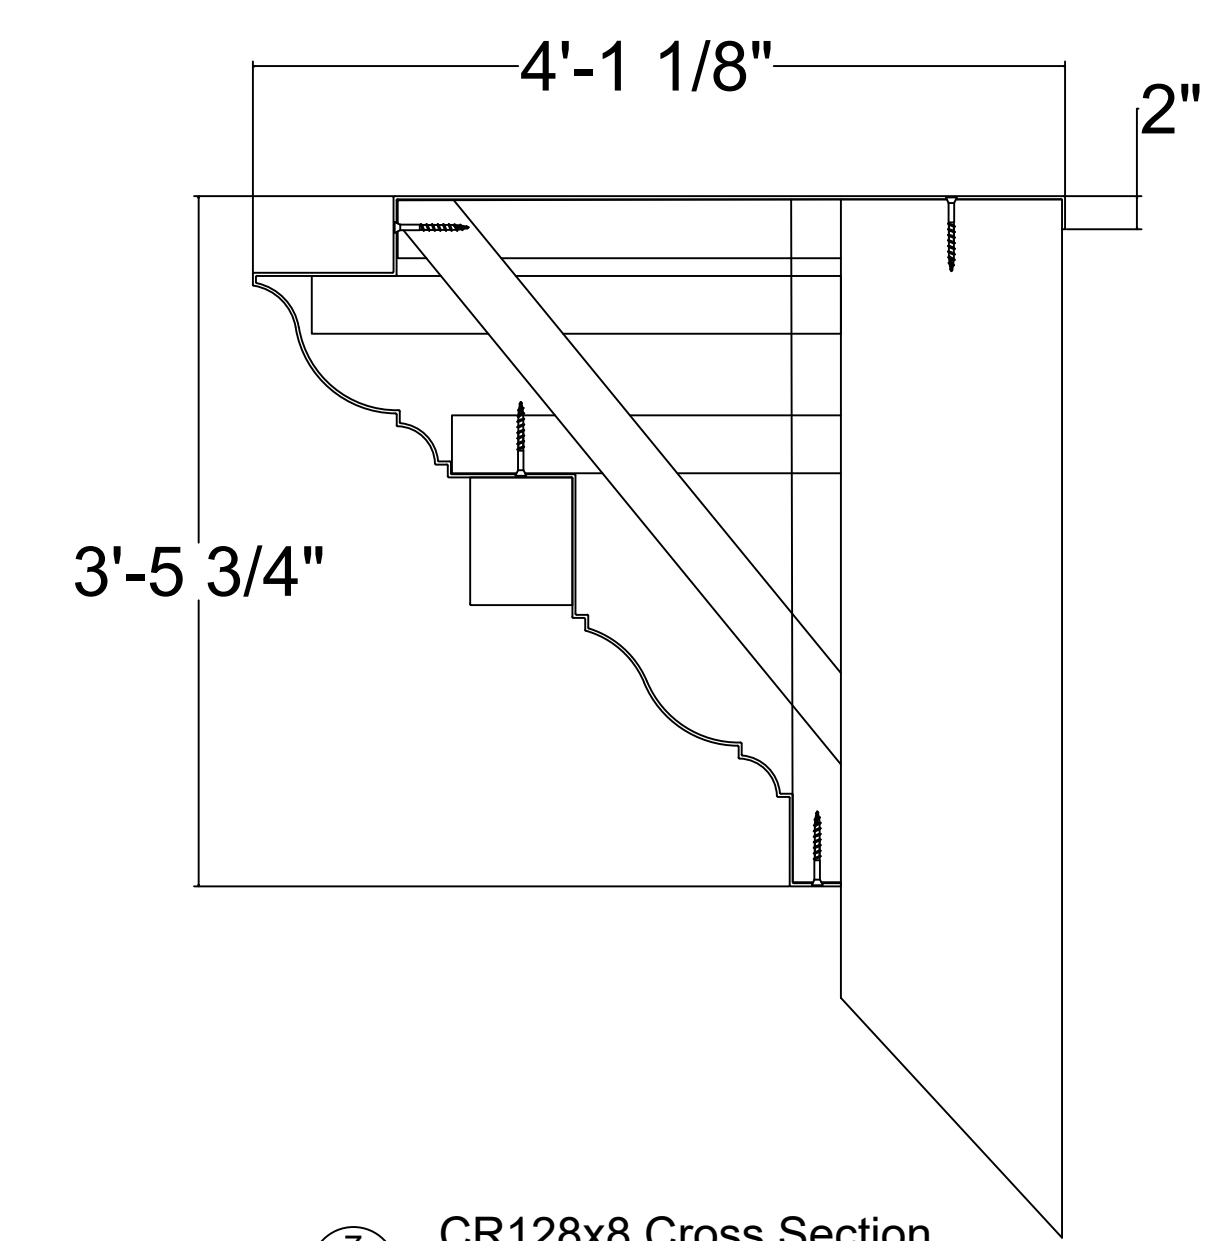

Fiberglass Cornice by Architectural Mall, Inc
 Available in Paint-Grade or Pre-Finished Gel
 Coat, Stone Finish, or Granite Finish

1 CR128x8 Inside Corner Top View
 SCALE 1:1

2 Top View CR128x8
 SCALE 1:1

3 CR128x8 Outside Corner Top View
 SCALE 1:1

7 CR128x8 Cross Section
 SCALE 1:1

This is a recommendation. Actual framing to be determined by Engineer.

4 CR128x8 Elevation of Inside Corner
 SCALE 1:1

5 CR128x8 Elevation
 SCALE 1:1

6 CR128x8 Elevation of Outside Corner
 SCALE 1:1

CR129x8

3' 5-3/4" H x 4' 1-1/8" P x 96" L

Manufactured By Architectural Mall, Inc
 642 W Winthrop Ave ~ Addison, IL 60101

T.877-279-9993 F. 877-271-9994

www.columnsandbalustrades.com