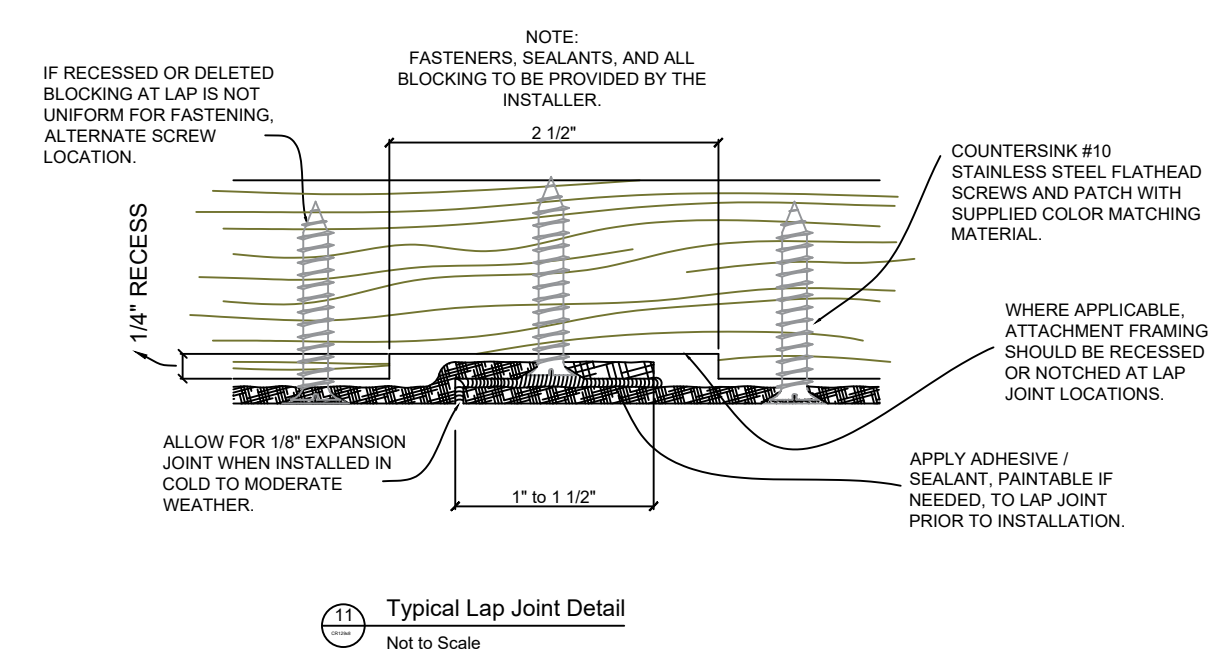

Fiberglass Cornice by Architectural Mall, Inc
 Available in Paint-Grade or Pre-Finished Gel
 Coat, Stone Finish, or Granite Finish

1 CR128x8 Inside Corner Top View
 SCALE 1:1

2 Top View CR128x8
 SCALE 1:1

3 CR128x8 Outside Corner Top View
 SCALE 1:1

7 CR128x8 Cross Section
 SCALE 1:1

This is a recommendation. Actual framing to be determined by Engineer.

4 CR128x8 Elevation of Inside Corner
 SCALE 1:1

5 CR128x8 Elevation
 SCALE 1:1