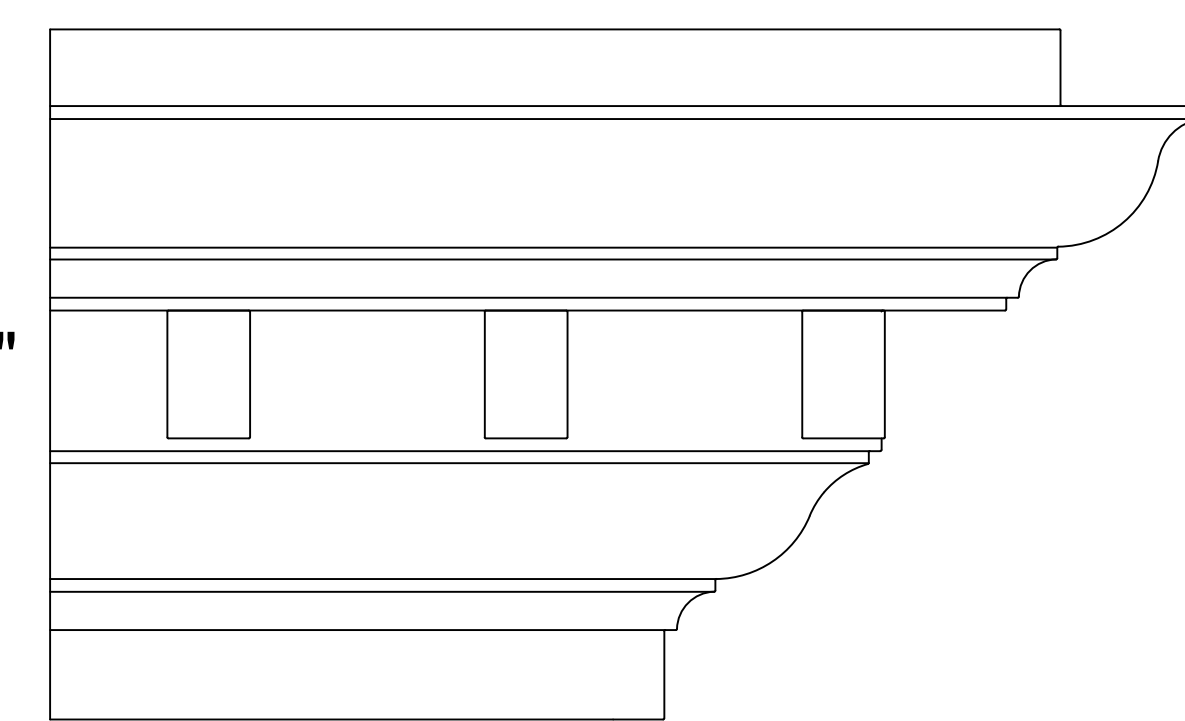

3 CR128x8 Outside Corner Top View
 SCALE 1:1

7 CR128x8 Cross Section
 SCALE 1:1

This is a recommendation. Actual framing to be determined by Engineer.

4 CR128x8 Elevation of Inside Corner
 SCALE 1:1

5 CR128x8 Elevation
 SCALE 1:1

6 CR128x8 Elevation of Outside Corner
 SCALE 1:1

CR129x8

3' 5-3/4" H x 4' 1-1/8" P x 96" L

Manufactured By Architectural Mall, Inc
 642 W Winthrop Ave ~ Addison, IL 60101

T.877-279-9993 F. 877-271-9994

www.columnsandbalustrades.com