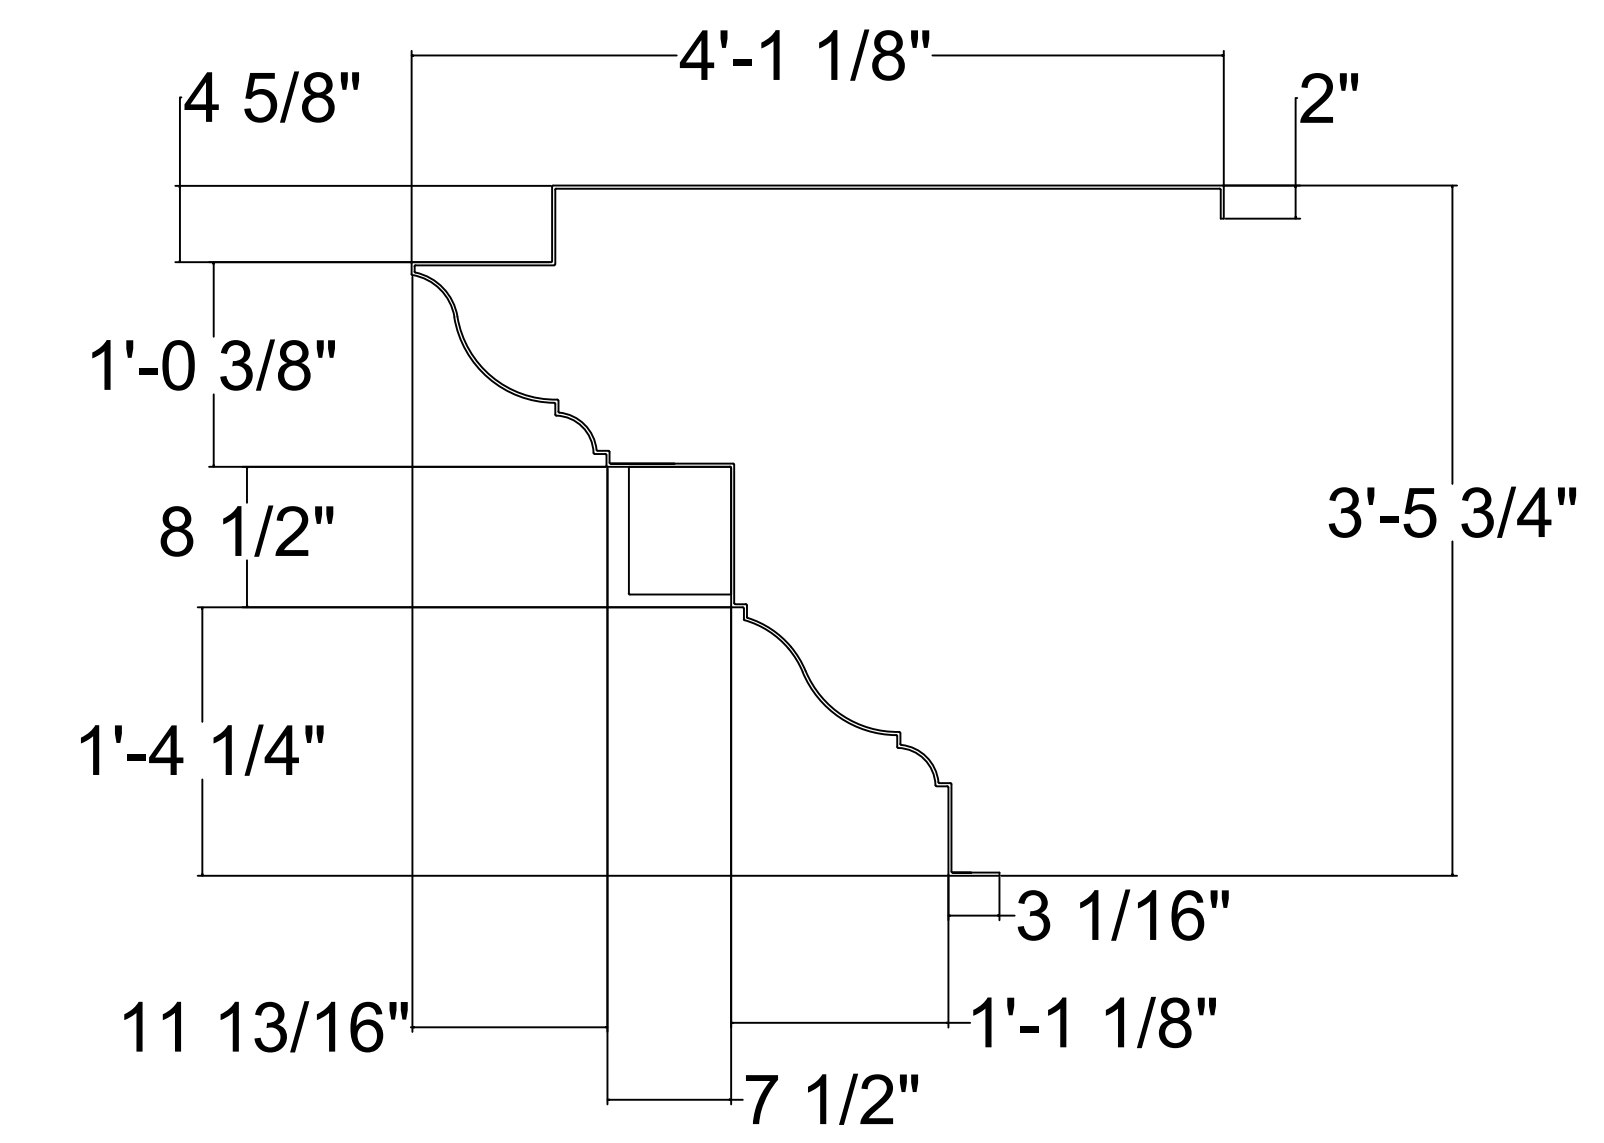

3 CR128x8 Outside Corner Top View
 SCALE 1:1

7 CR128x8 Cross Section
 SCALE 1:1

This is a recommendation. Actual framing to be determined by Engineer.

4 CR128x8 Elevation of Inside Corner
 SCALE 1:1

5 CR128x8 Elevation
 SCALE 1:1

6 CR128x8 Elevation of Outside Corner
 SCALE 1:1

CR129x8

3' 5-3/4" H x 4' 1-1/8" P x 96" L

Manufactured By Architectural Mall, Inc
 642 W Winthrop Ave ~ Addison, IL 60101

T.877-279-9993 F. 877-271-9994

www.columnsandbalustrades.com