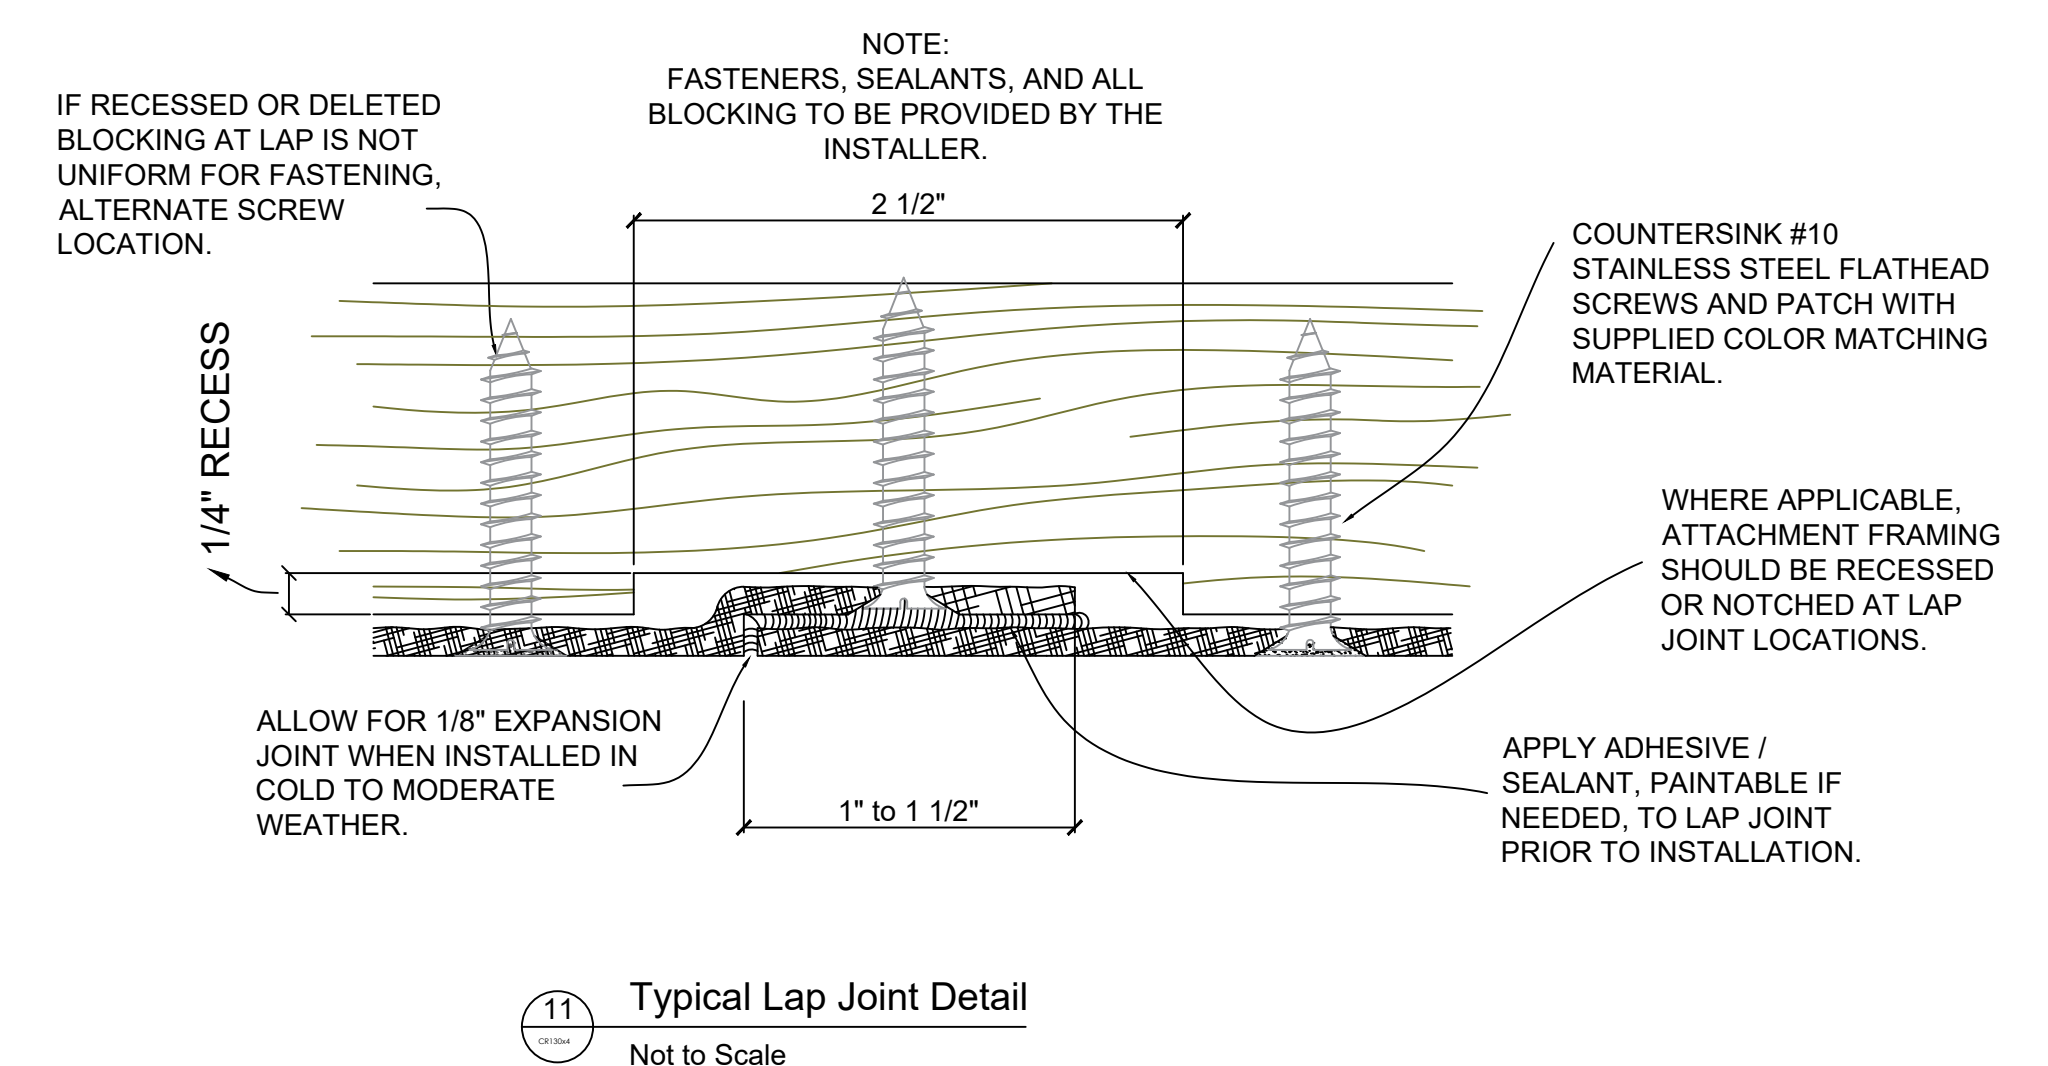

Fiberglass Cornice by Architectural Mall, Inc Available in Paint-Grade or Pre-Finished Gel Coat, Stone Finish, or Granite Finish

This is a recommendation. Actual framing to be determined by Engineer.

CR130x4

1'-11 1/2" H x 1'-5 7/16" P x 49" 3/4" L

Manufactured By Architectural Mall, Inc
642 W Winthrop Ave ~ Addison, IL 60101

T.877-279-9993 F. 877-271-9994

www.columnsandbalustrades.com

sales@architecturalmall.com