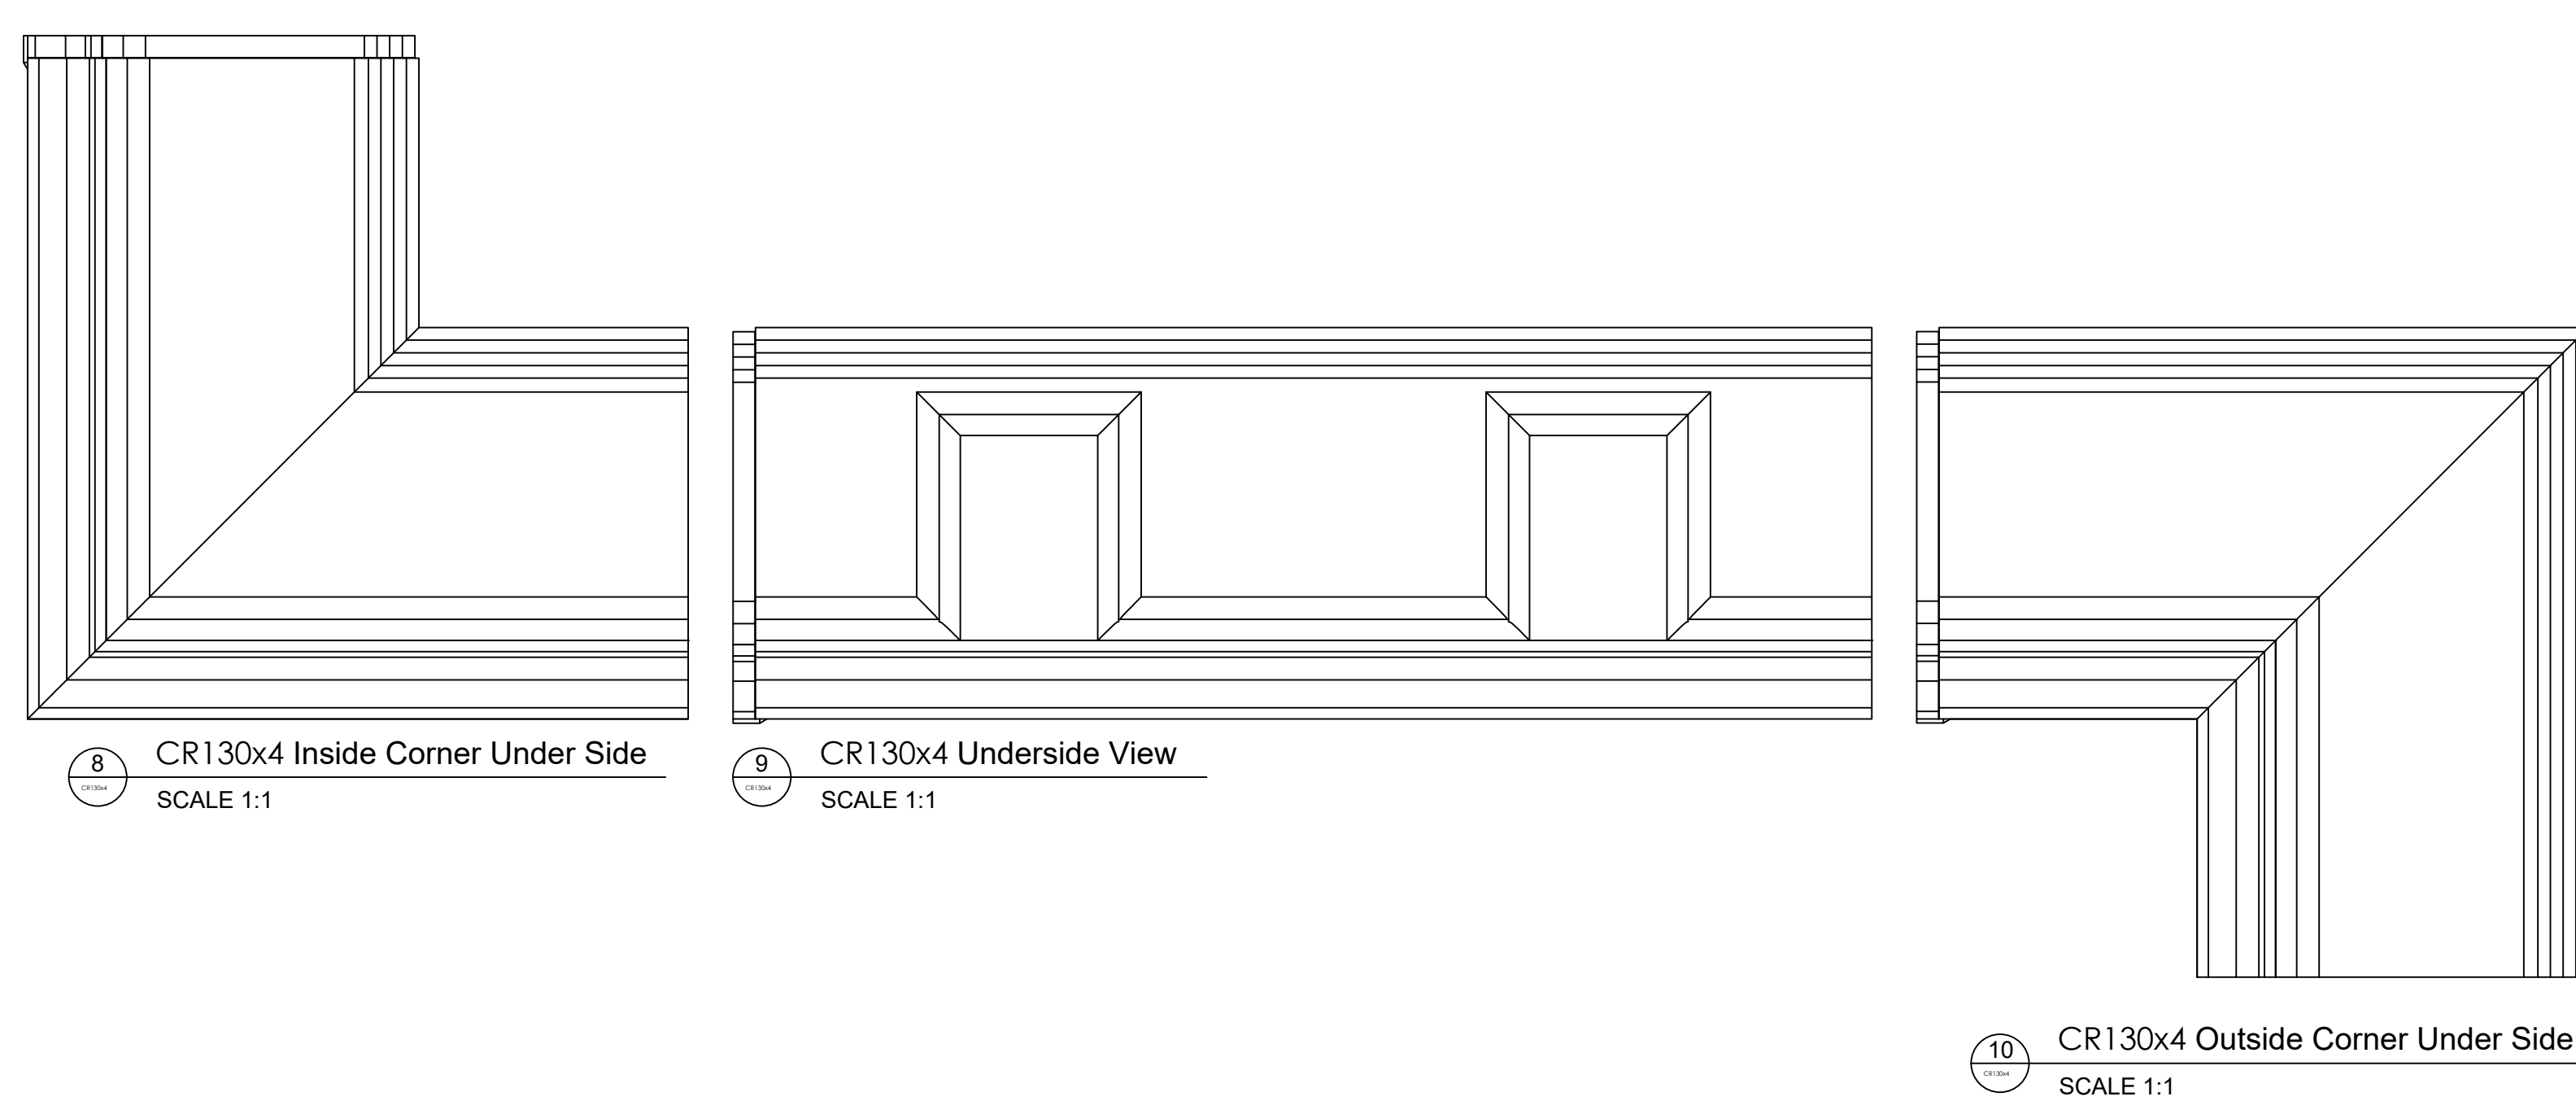

Fiberglass Cornice by Architectural Mall, Inc Available in Paint-Grade or Pre-Finished Gel Coat, Stone Finish, or Granite Finish

This is a recommendation. Actual framing to be determined by Engineer.

CR130x4

1'-11 1/2" H x 1'-5 7/16" P x 49" 3/4" L

Manufactured By Architectural Mall, Inc
642 W Winthrop Ave ~ Addison, IL 60101

T.877-279-9993 F. 877-271-9994

www.columnsandbalustrades.com

sales@architecturalmall.com