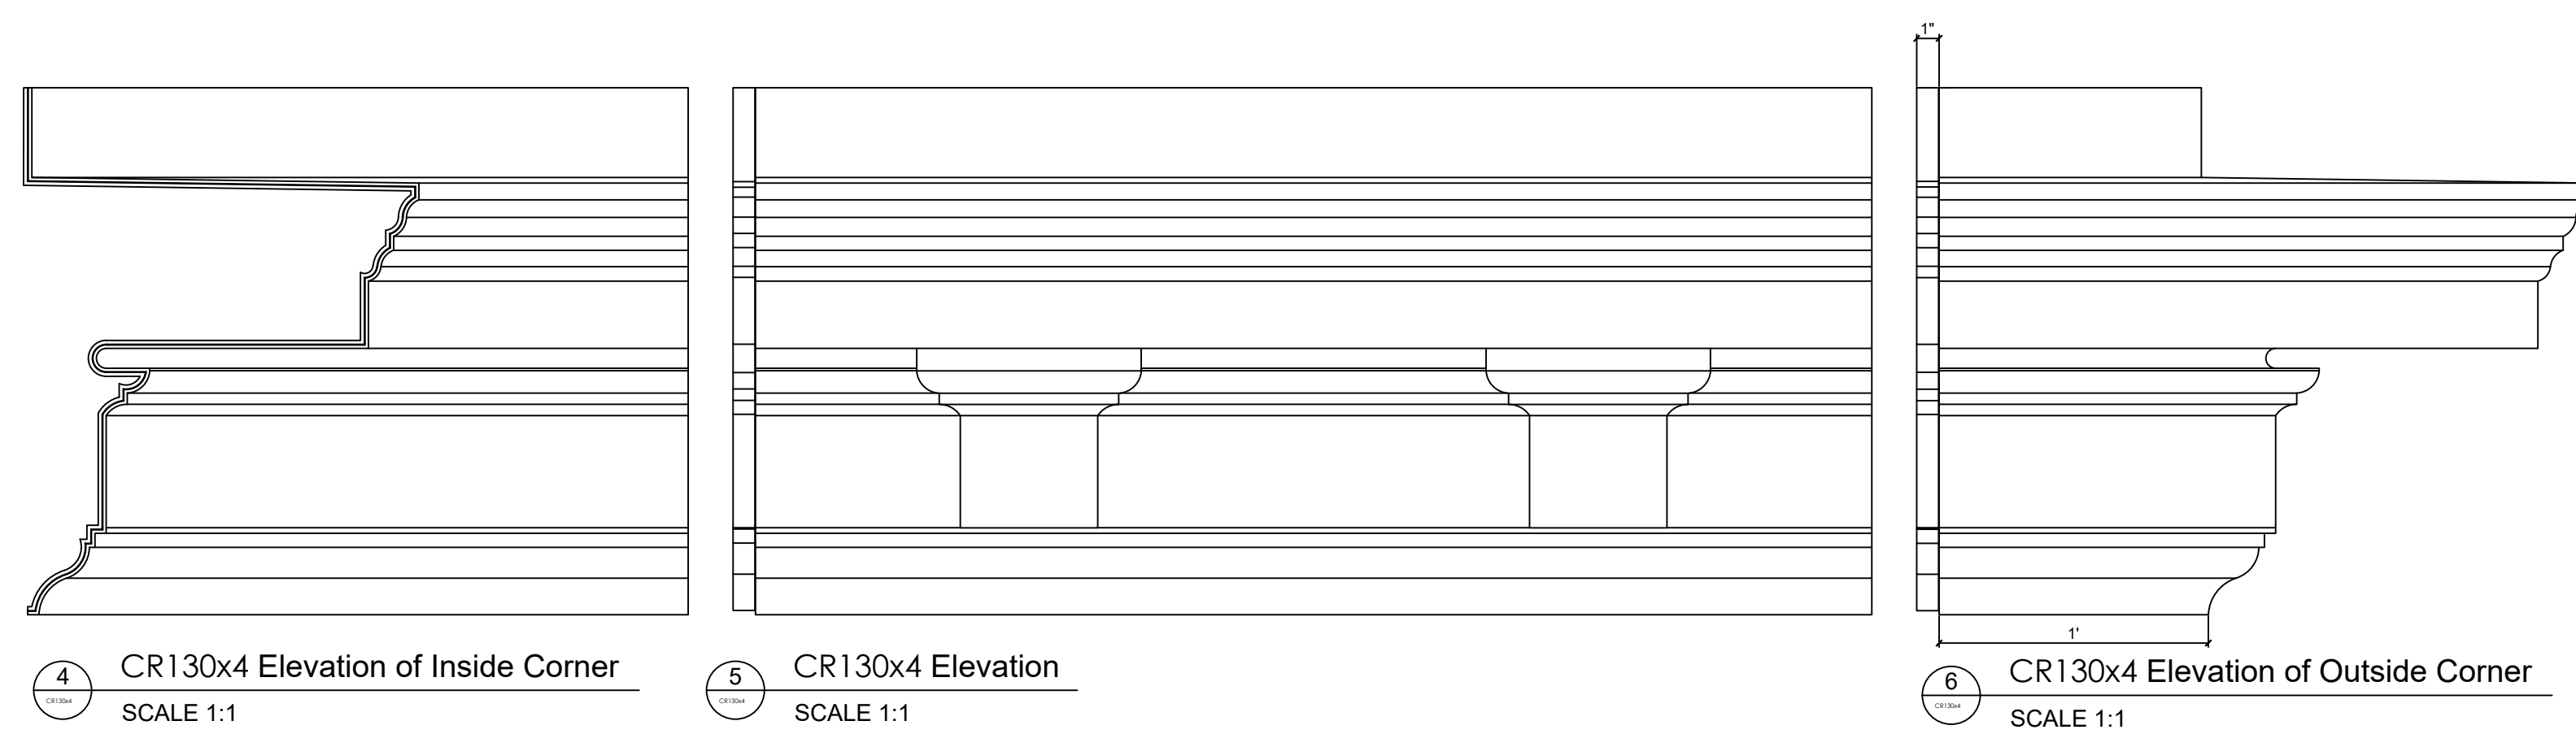

Fiberglass Cornice by Architectural Mall, Inc Available in Paint-Grade or Pre-Finished Gel Coat, Stone Finish, or Granite Finish

This is a recommendation. Actual framing to be determined by Engineer.

CR130x4

1'-11 1/2" H x 1'-5 7/16" P x 49" 3/4" L

Manufactured By Architectural Mall, Inc
642 W Winthrop Ave ~ Addison, IL 60101

T.877-279-9993 F. 877-271-9994

www.columnsandbalustrades.com

sales@architecturalmall.com