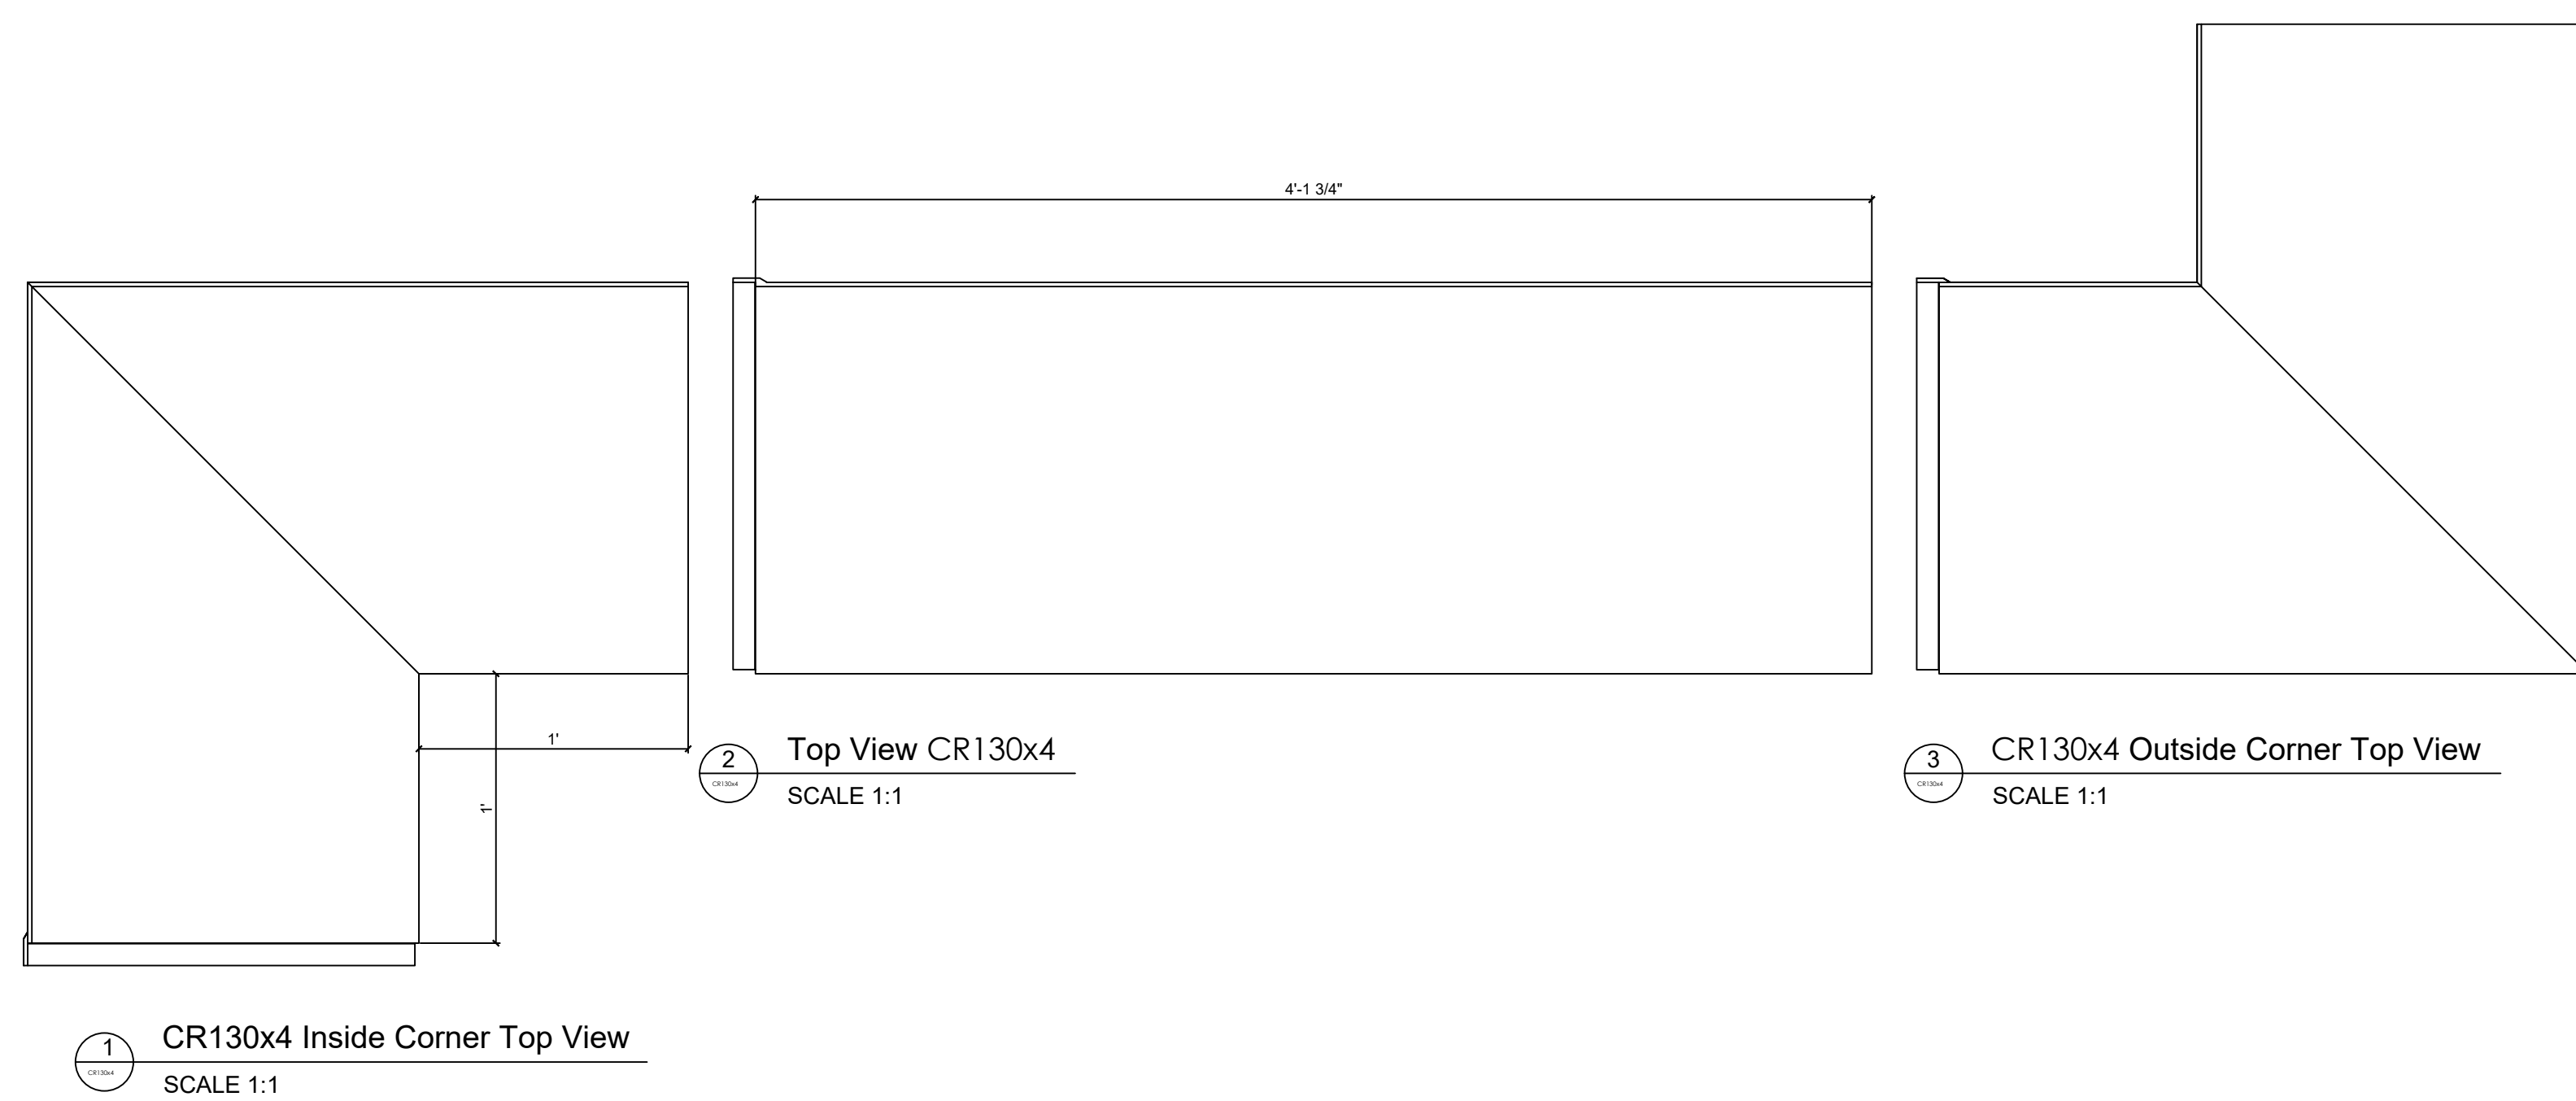

Fiberglass Cornice by Architectural Mall, Inc Available in Paint-Grade or Pre-Finished Gel Coat, Stone Finish, or Granite Finish

This is a recommendation. Actual framing to be determined by Engineer.

CR130x4

1'-11 1/2" H x 1'-5 7/16" P x 49" 3/4" L

Manufactured By Architectural Mall, Inc
642 W Winthrop Ave ~ Addison, IL 60101

T.877-279-9993 F. 877-271-9994

www.columnsandbalustrades.com

sales@architecturalmall.com