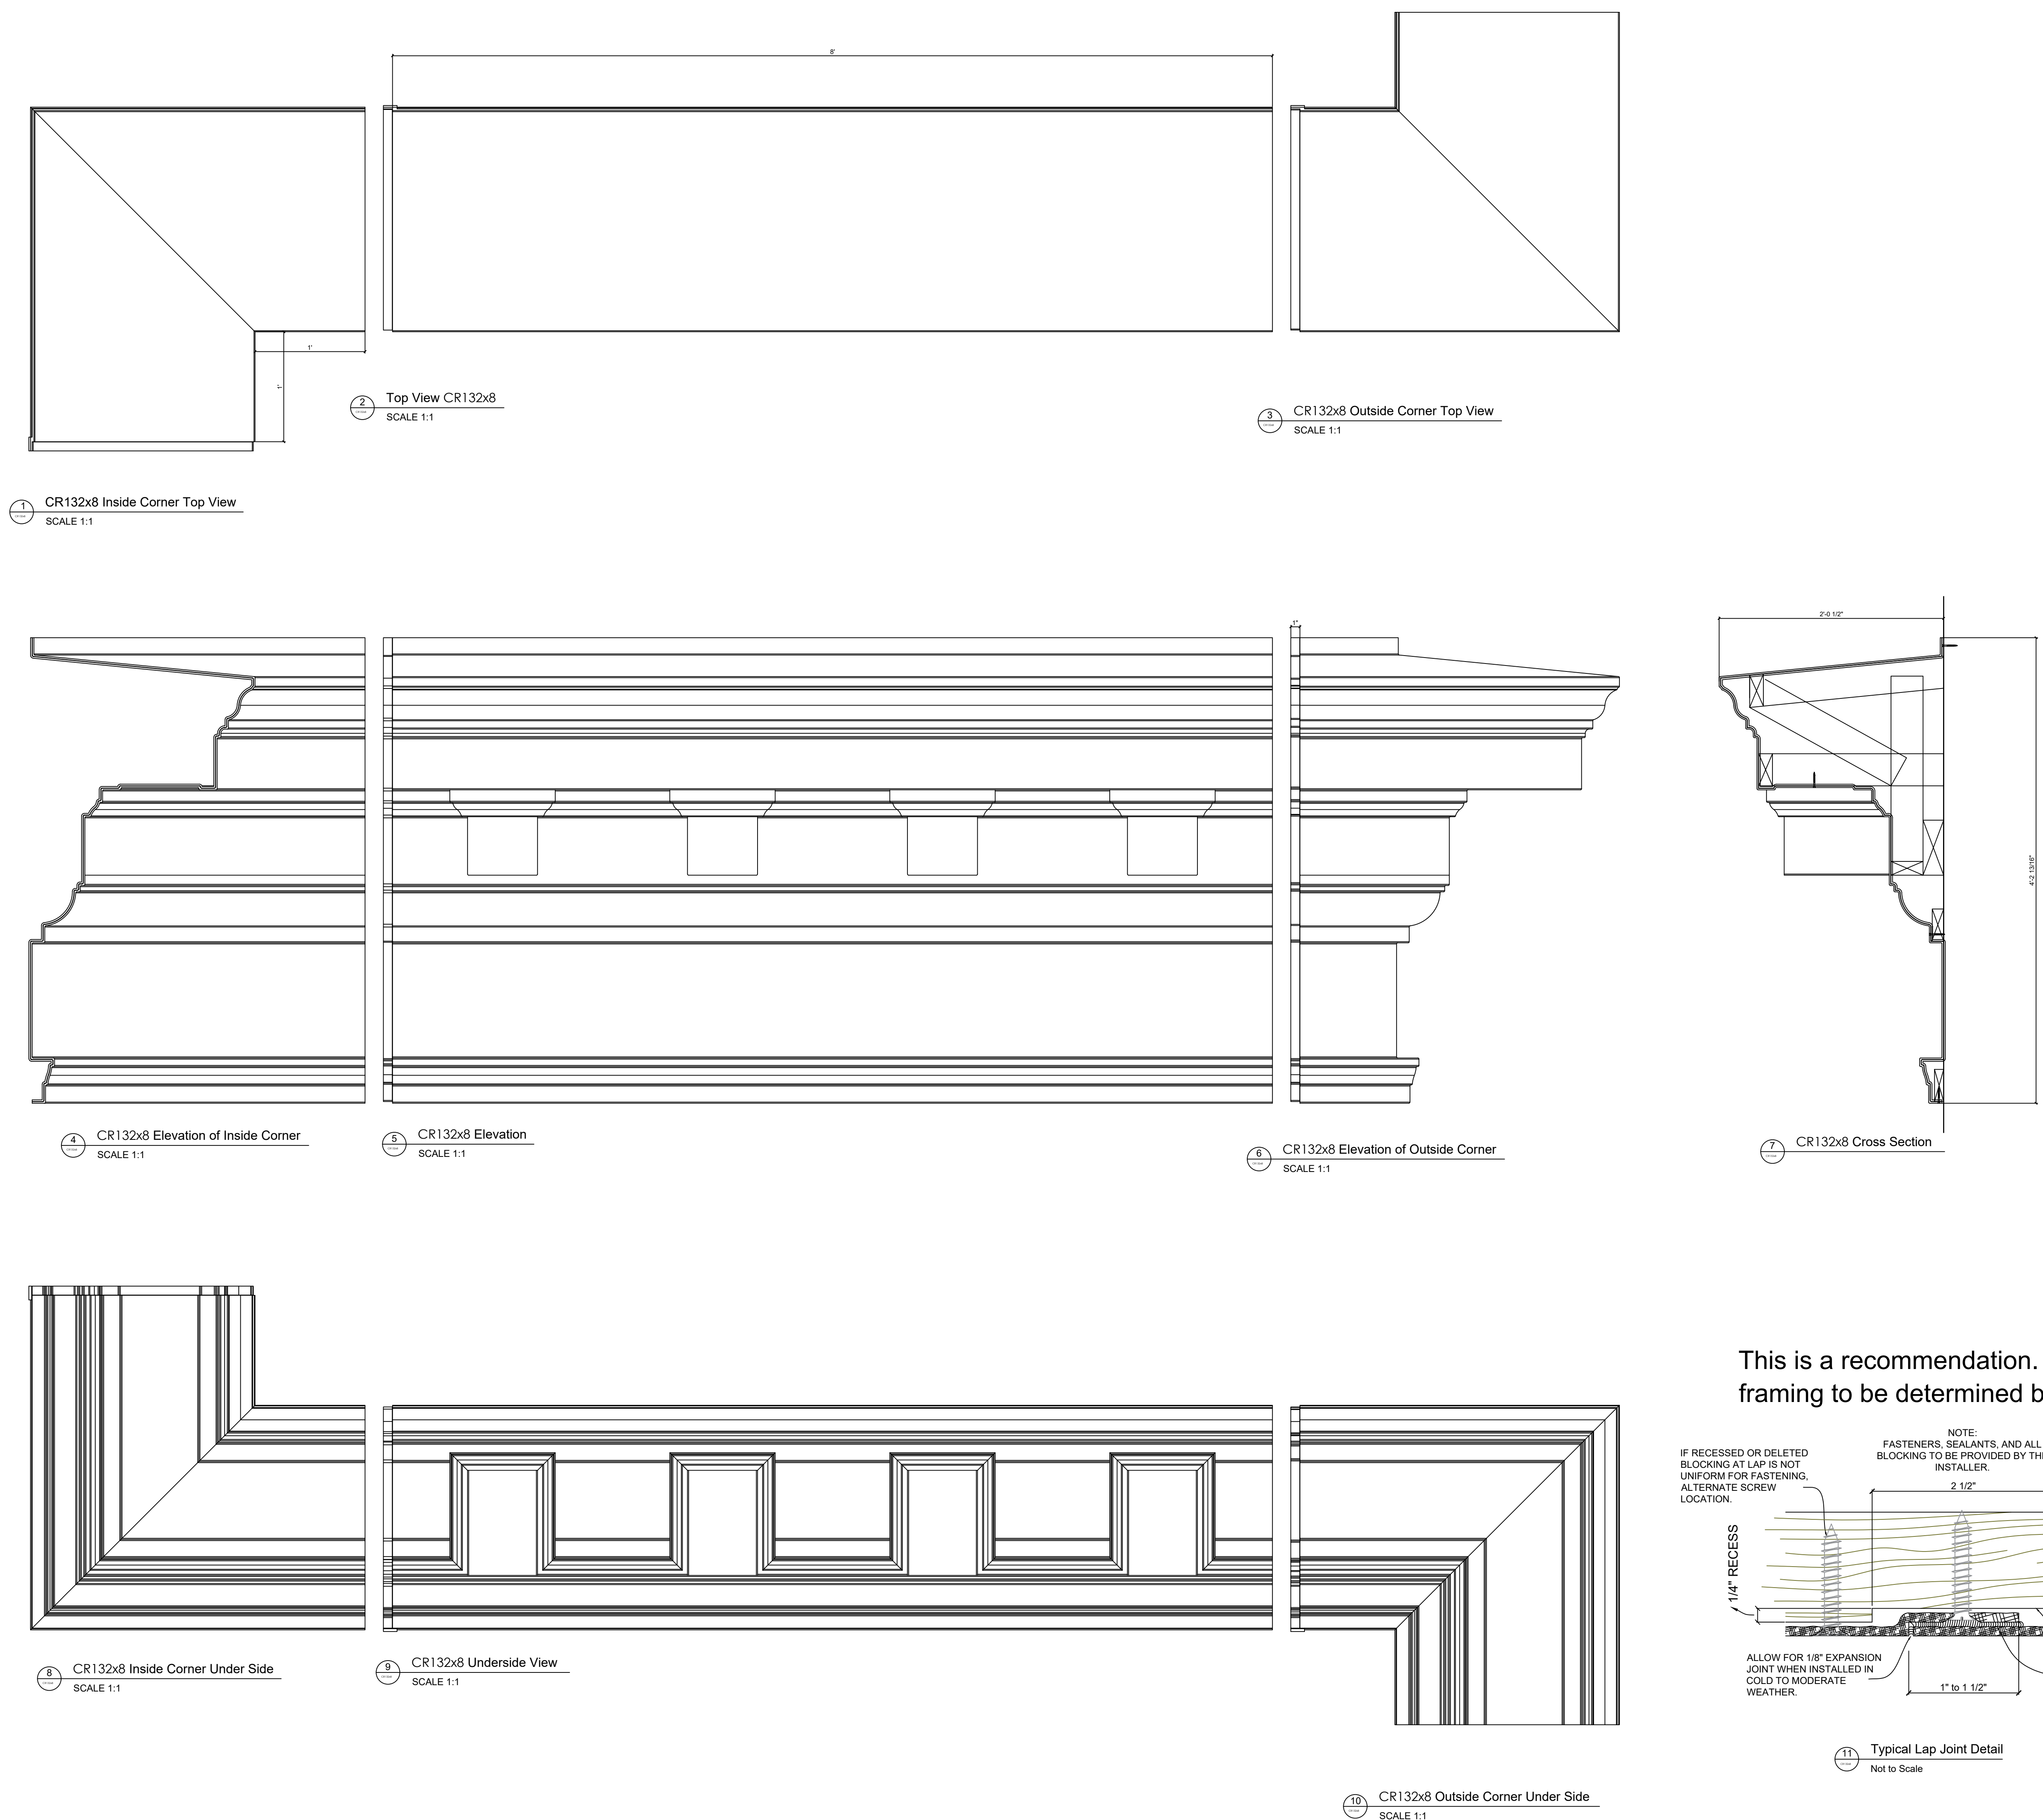

# Fiberglass Cornice by Architectural Mall, Inc Available in Paint-Grade or Pre-Finished Gel Coat, Stone Finish, or Granite Finish

## CR132x8

4'-2 13/16" H x 2'-0 1/2" P x 96" L

Manufactured By Architectural Mall, Inc  
642 W Winthrop Ave ~ Addison, IL 60101

T.877-279-9993 F. 877-271-9994

[www.columnsandbalustrades.com](http://www.columnsandbalustrades.com)