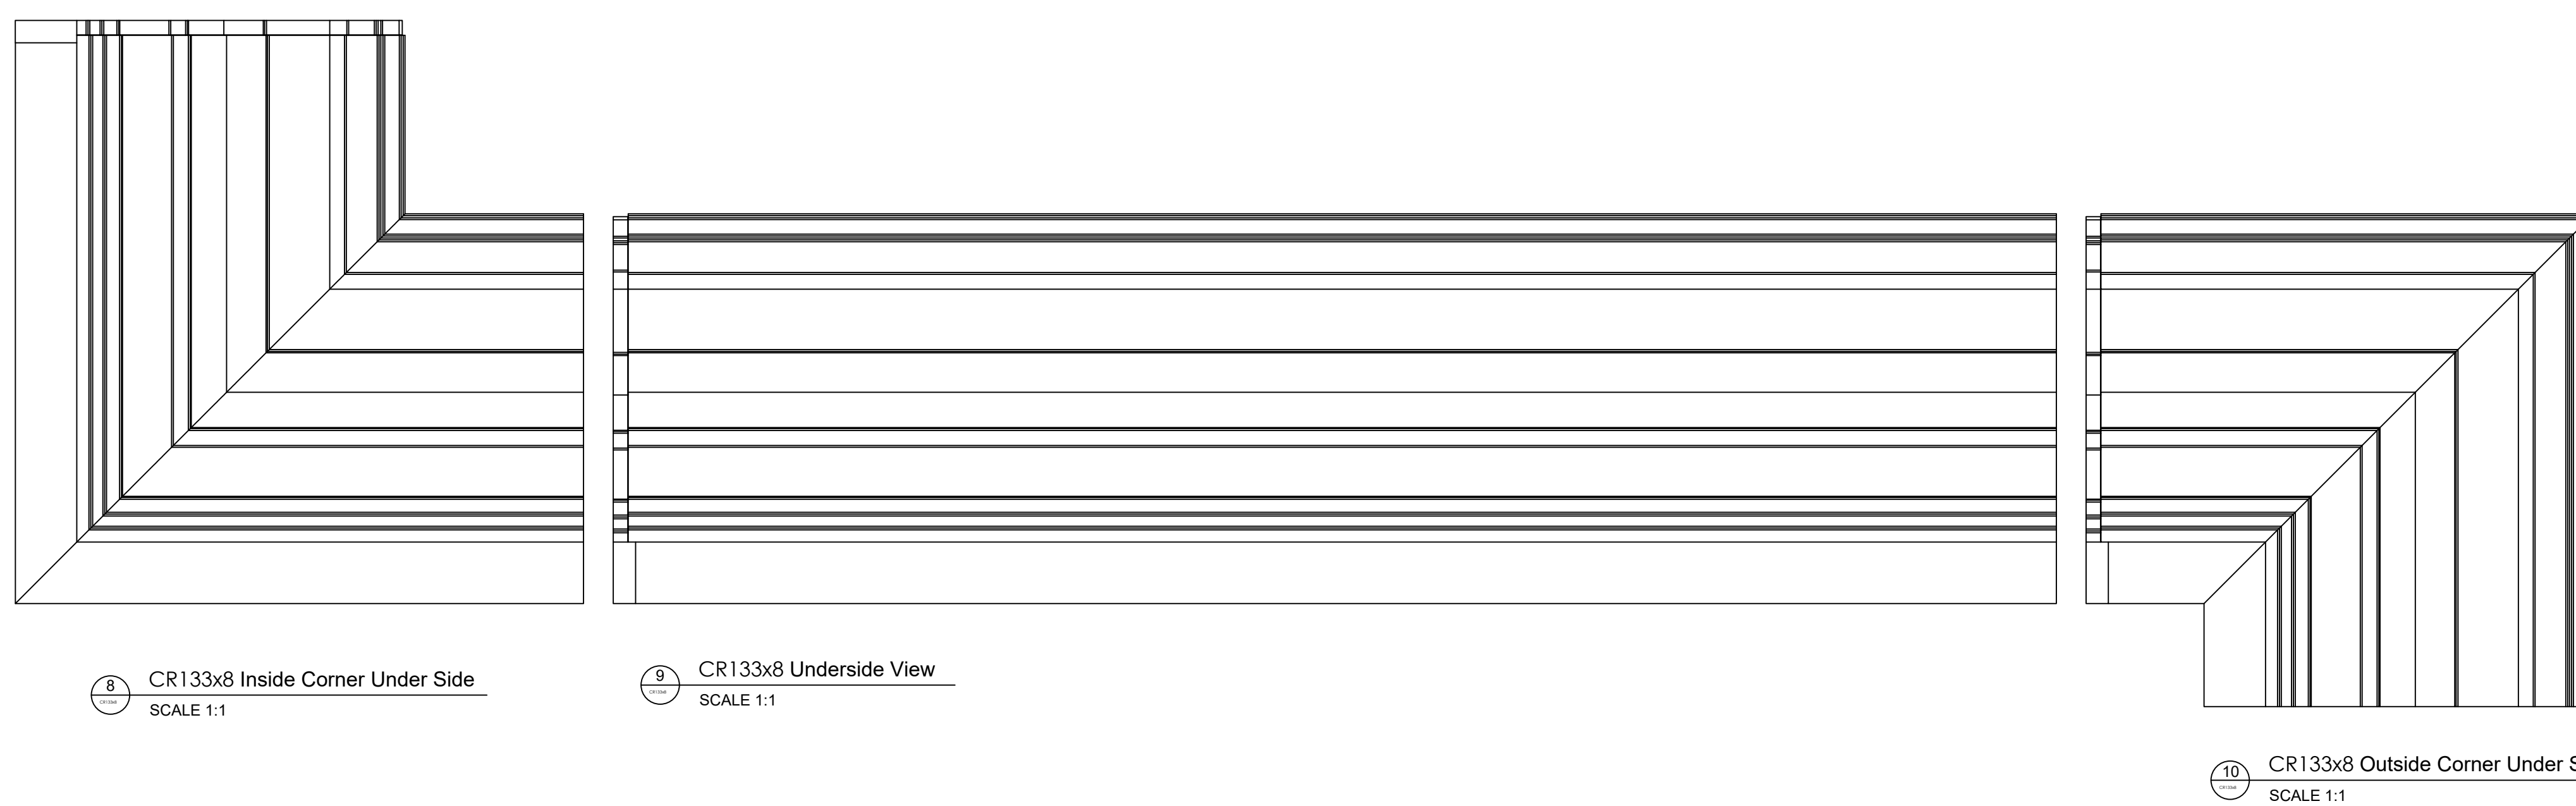

Fiberglass Cornice by Architectural Mall, Inc Available in Paint-Grade or Pre-Finished Gel Coat, Stone Finish, or Granite Finish

This is a recommendation. Actual framing to be determined by Engineer.

CR133x8

2'-11" H x 2'-2 3/16" P x 96" L

Manufactured By Architectural Mall, Inc
642 W Winthrop Ave ~ Addison, IL 60101

T.877-279-9993 F. 877-271-9994

www.columnsandbalustrades.com

sales@architecturalmall.com