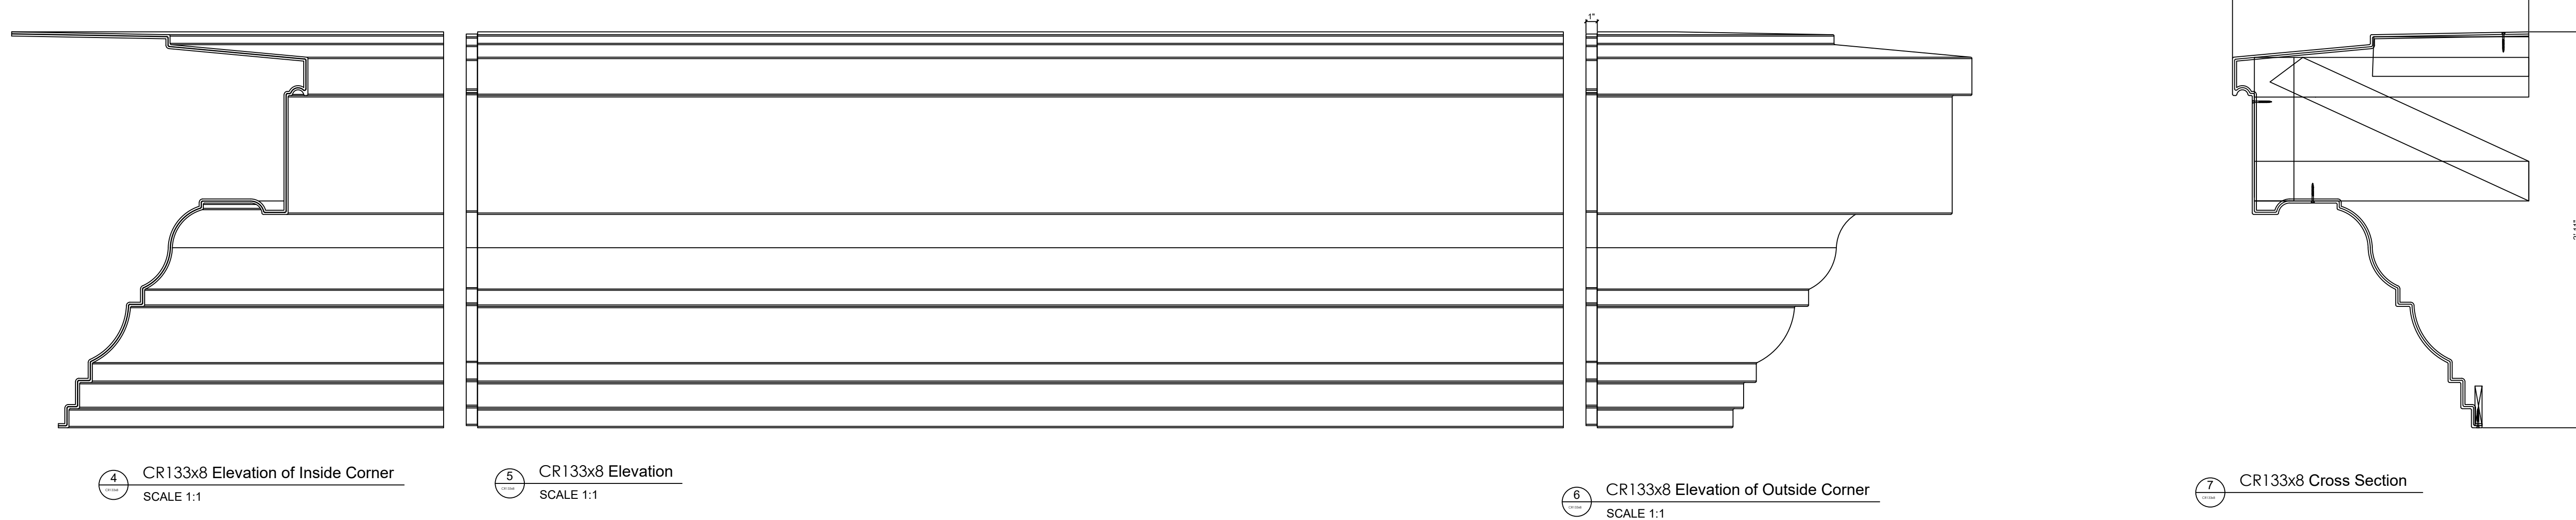

Fiberglass Cornice by Architectural Mall, Inc Available in Paint-Grade or Pre-Finished Gel Coat, Stone Finish, or Granite Finish

This is a recommendation. Actual framing to be determined by Engineer.

CR133x8

2'-11" H x 2'-2 3/16" P x 96" L

Manufactured By Architectural Mall, Inc
642 W Winthrop Ave ~ Addison, IL 60101

T.877-279-9993 F. 877-271-9994

www.columnsandbalustrades.com

sales@architecturalmall.com