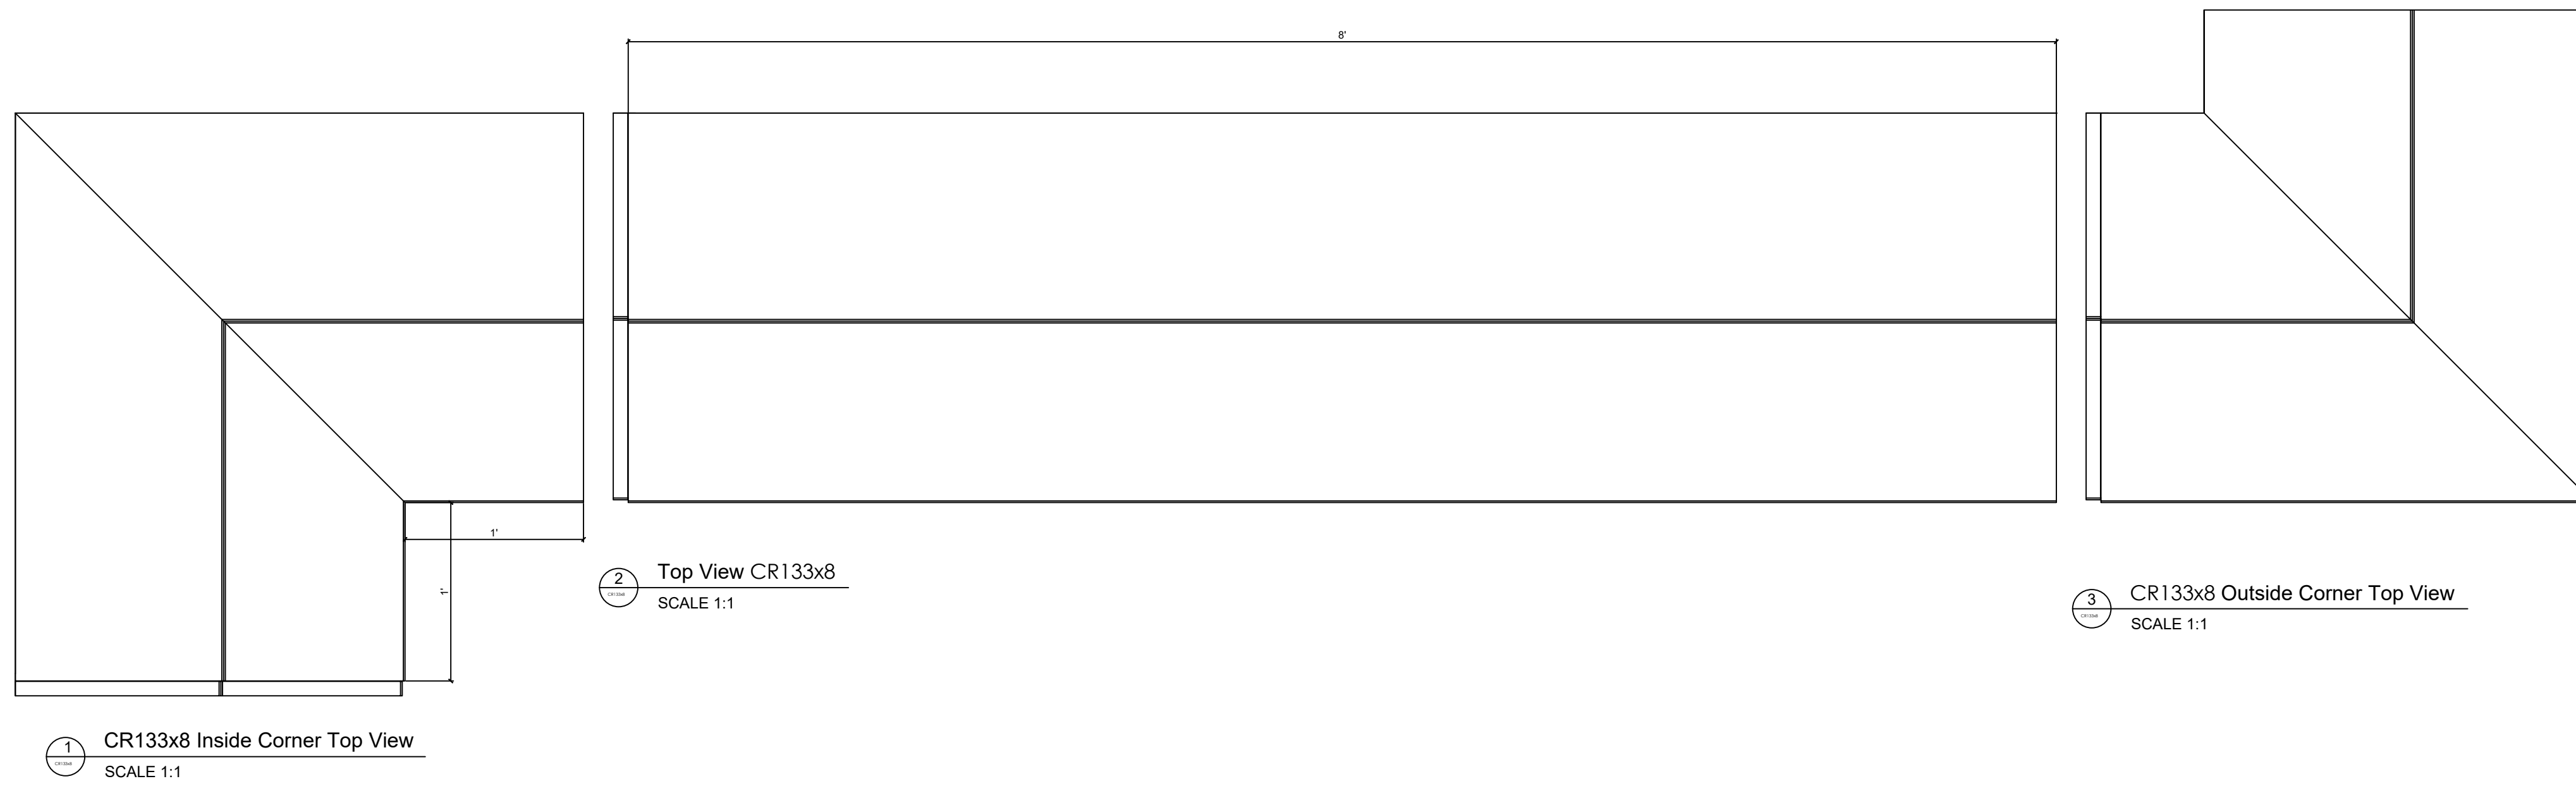

Fiberglass Cornice by Architectural Mall, Inc Available in Paint-Grade or Pre-Finished Gel Coat, Stone Finish, or Granite Finish

This is a recommendation. Actual framing to be determined by Engineer.

CR133x8

2'-11" H x 2'-2 3/16" P x 96" L

Manufactured By Architectural Mall, Inc
642 W Winthrop Ave ~ Addison, IL 60101

T.877-279-9993 F. 877-271-9994

www.columnsandbalustrades.com

sales@architecturalmall.com