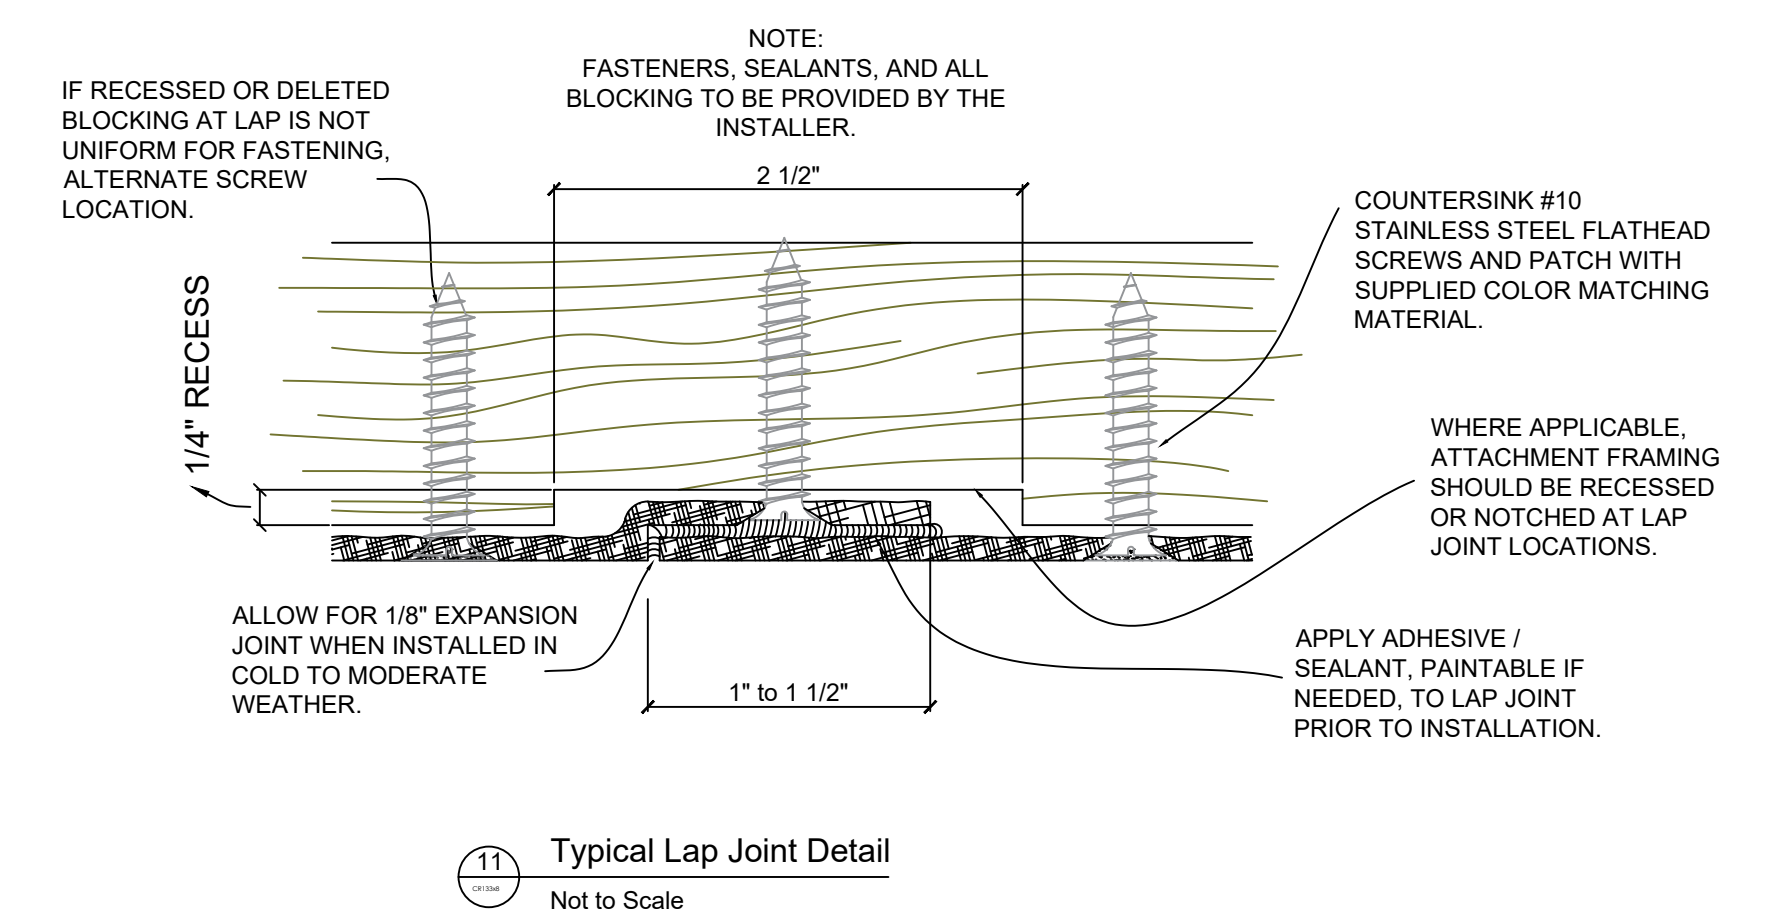

Fiberglass Cornice by Architectural Mall, Inc Available in Paint-Grade or Pre-Finished Gel Coat, Stone Finish, or Granite Finish

This is a recommendation. Actual framing to be determined by Engineer.

CR133x8

2'-11" H x 2'-2 3/16" P x 96" L

Manufactured By Architectural Mall, Inc
642 W Winthrop Ave ~ Addison, IL 60101

T.877-279-9993 F. 877-271-9994

www.columnsandbalustrades.com

sales@architecturalmall.com