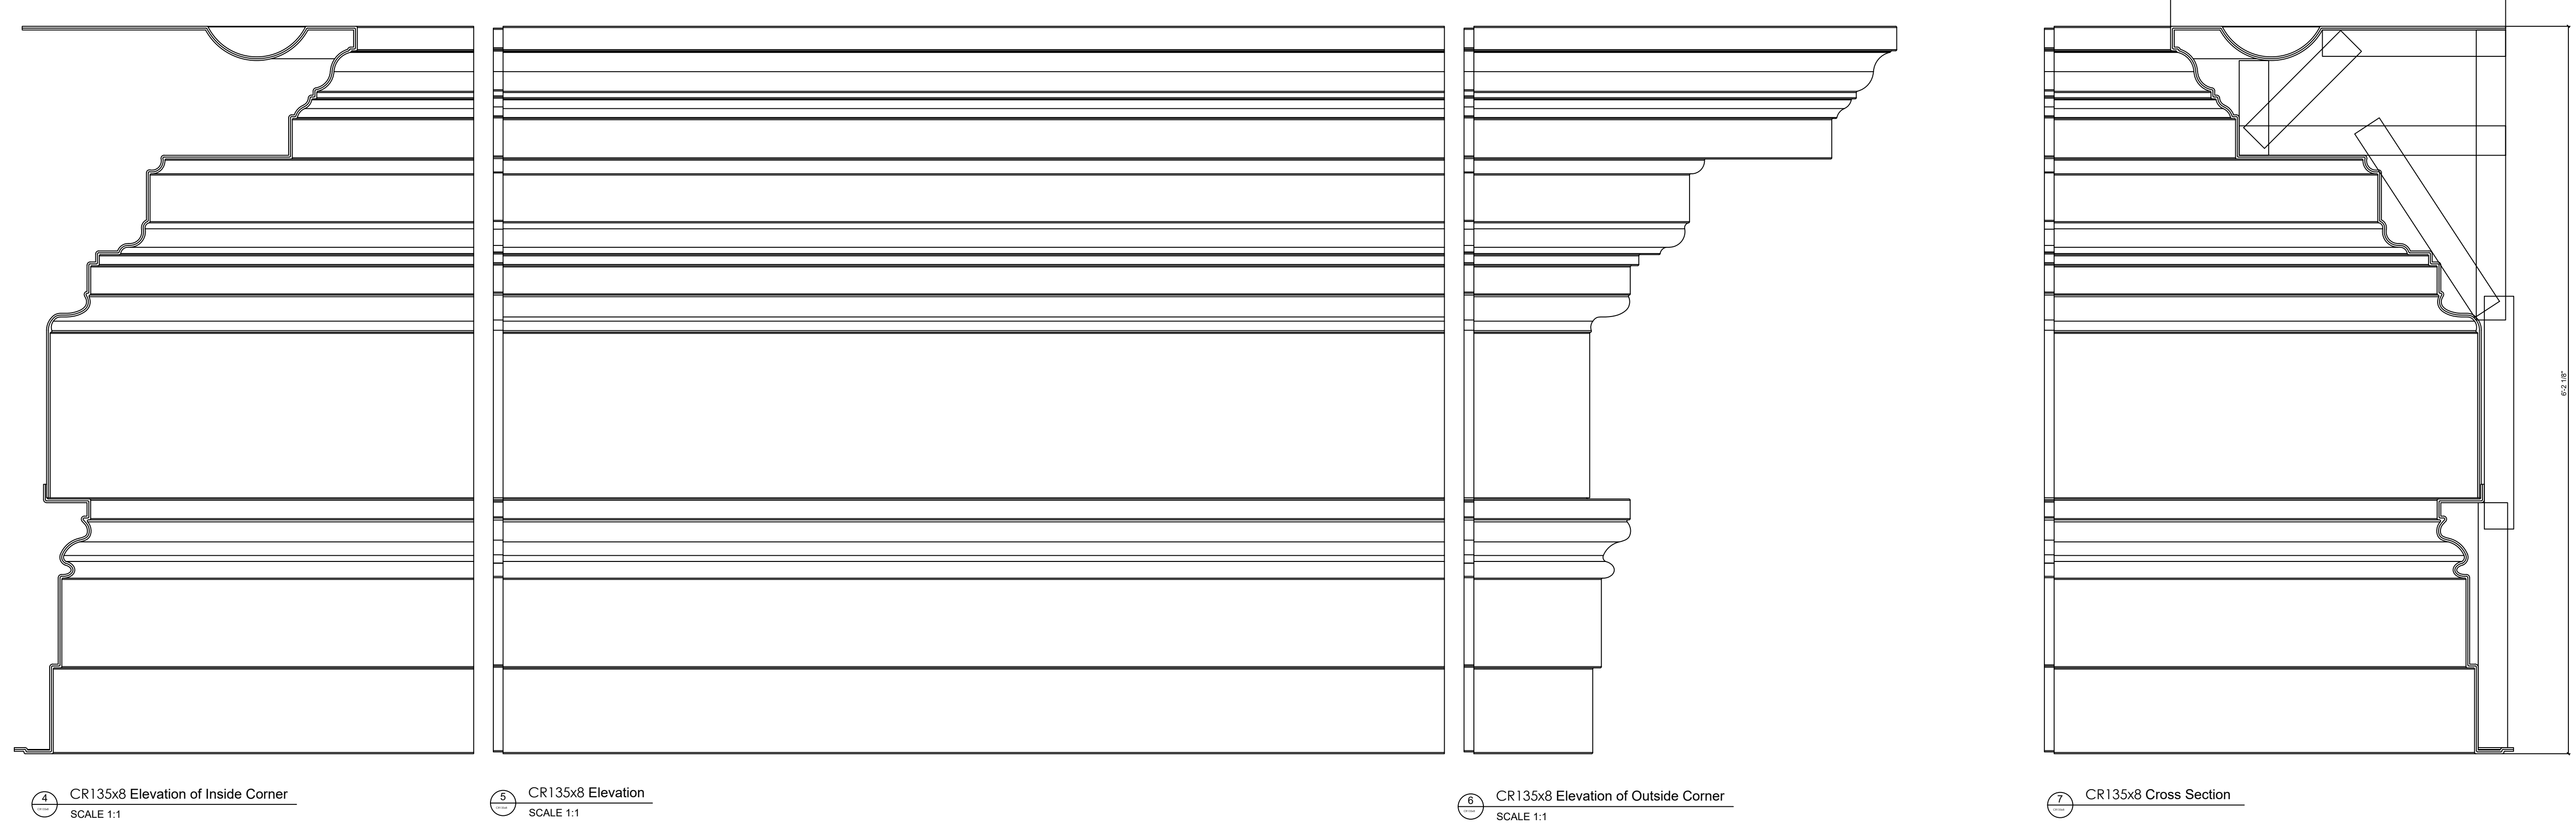

Fiberglass Cornice by Architectural Mall, Inc Available in Paint-Grade or Pre-Finished Gel Coat, Stone Finish, or Granite Finish