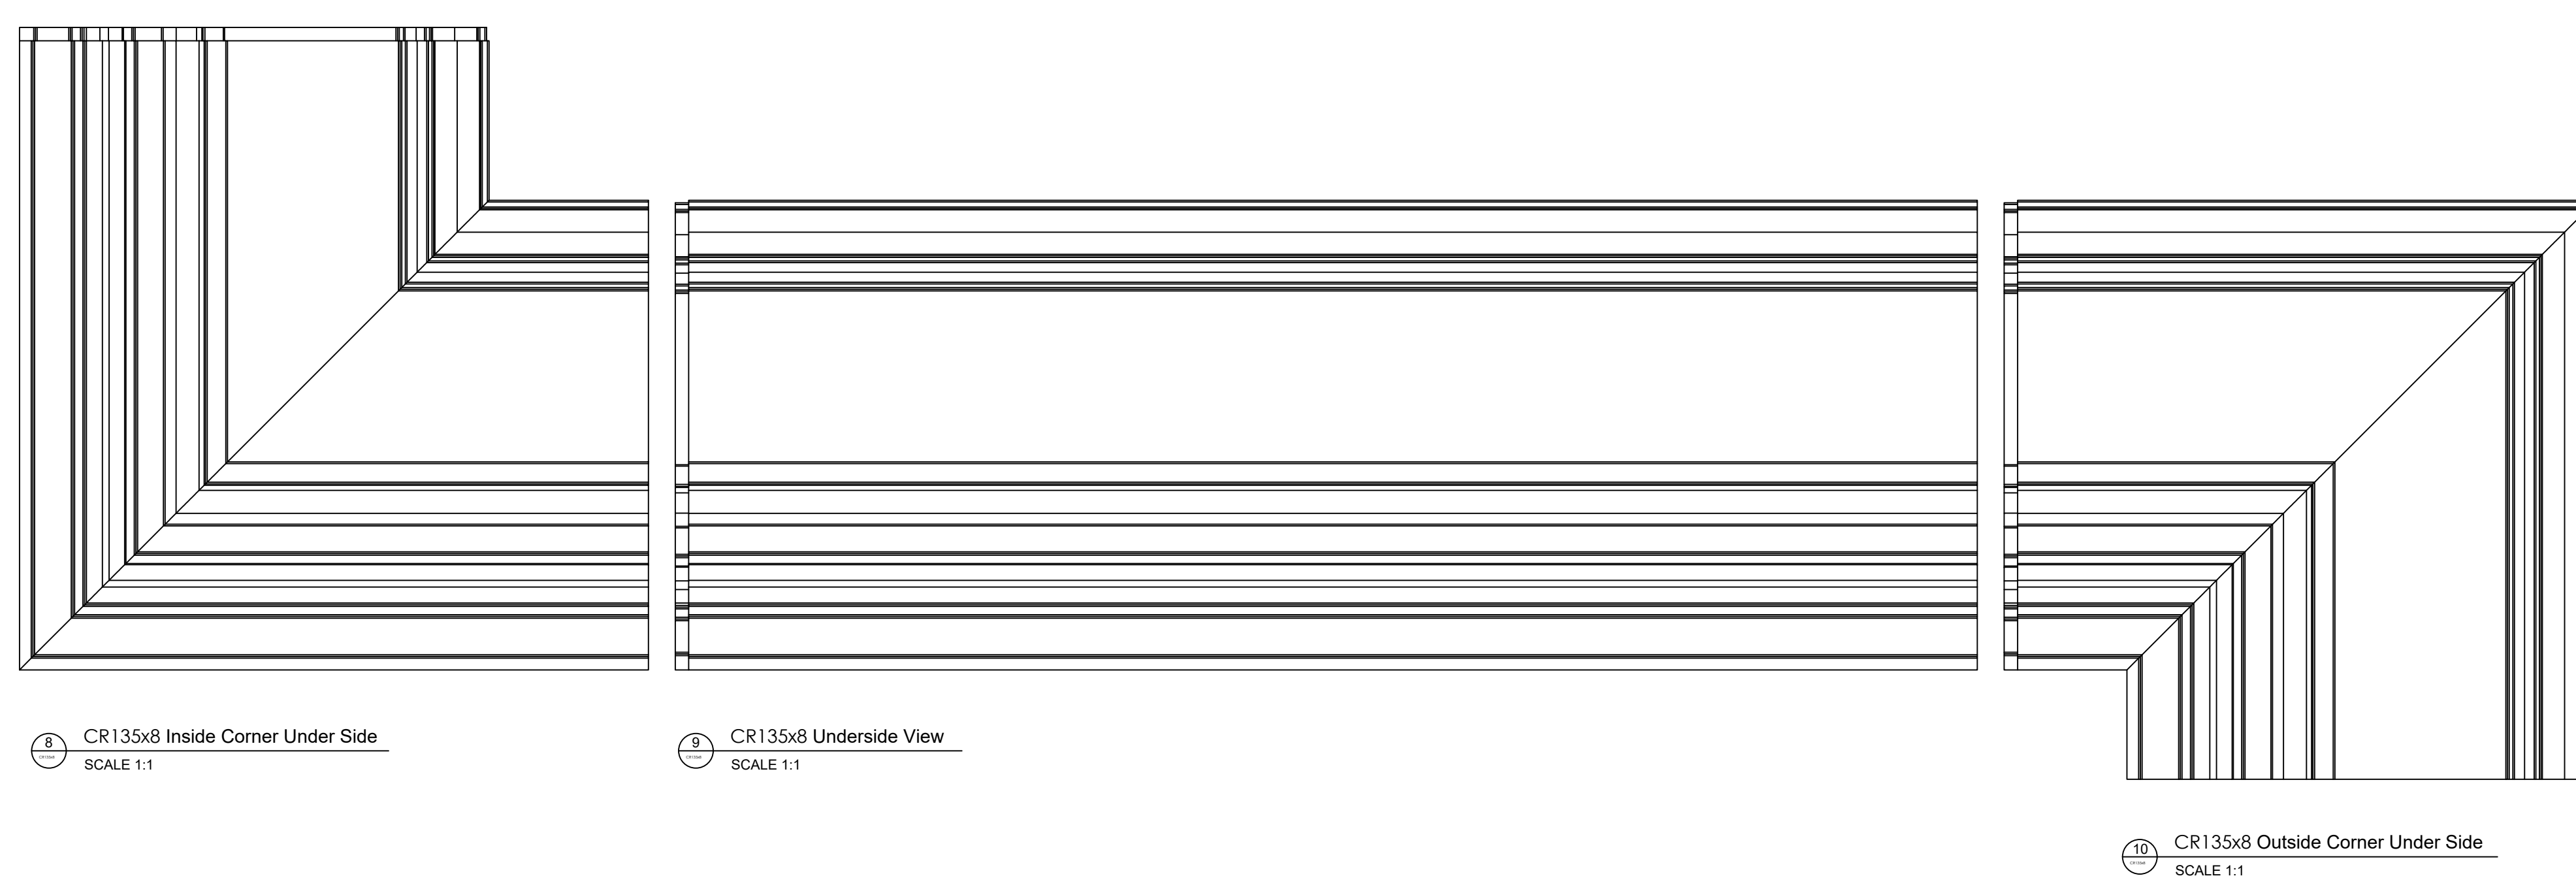

Fiberglass Cornice by Architectural Mall, Inc Available in Paint-Grade or Pre-Finished Gel Coat, Stone Finish, or Granite Finish