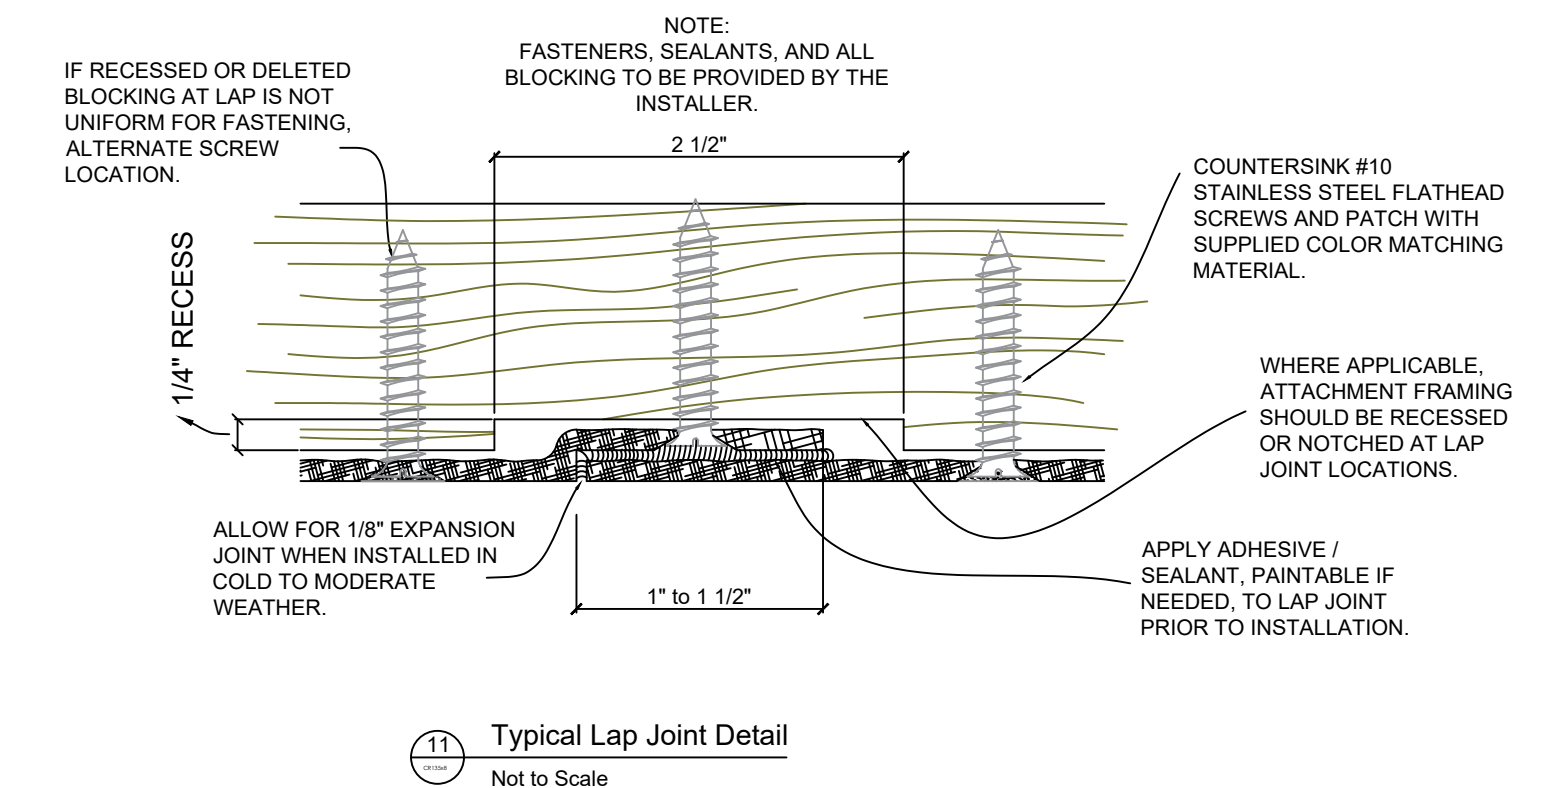

# Fiberglass Cornice by Architectural Mall, Inc Available in Paint-Grade or Pre-Finished Gel Coat, Stone Finish, or Granite Finish

This is a recommendation. Actual framing to be determined by Engineer.

## CR135x8

6'-2 1/8" H x 2'-10 3/16" P x 96" L

Manufactured By Architectural Mall, Inc  
642 W Winthrop Ave ~ Addison, IL 60101

T.877-279-9993 F. 877-271-9994

[www.columnsandbalustrades.com](http://www.columnsandbalustrades.com)