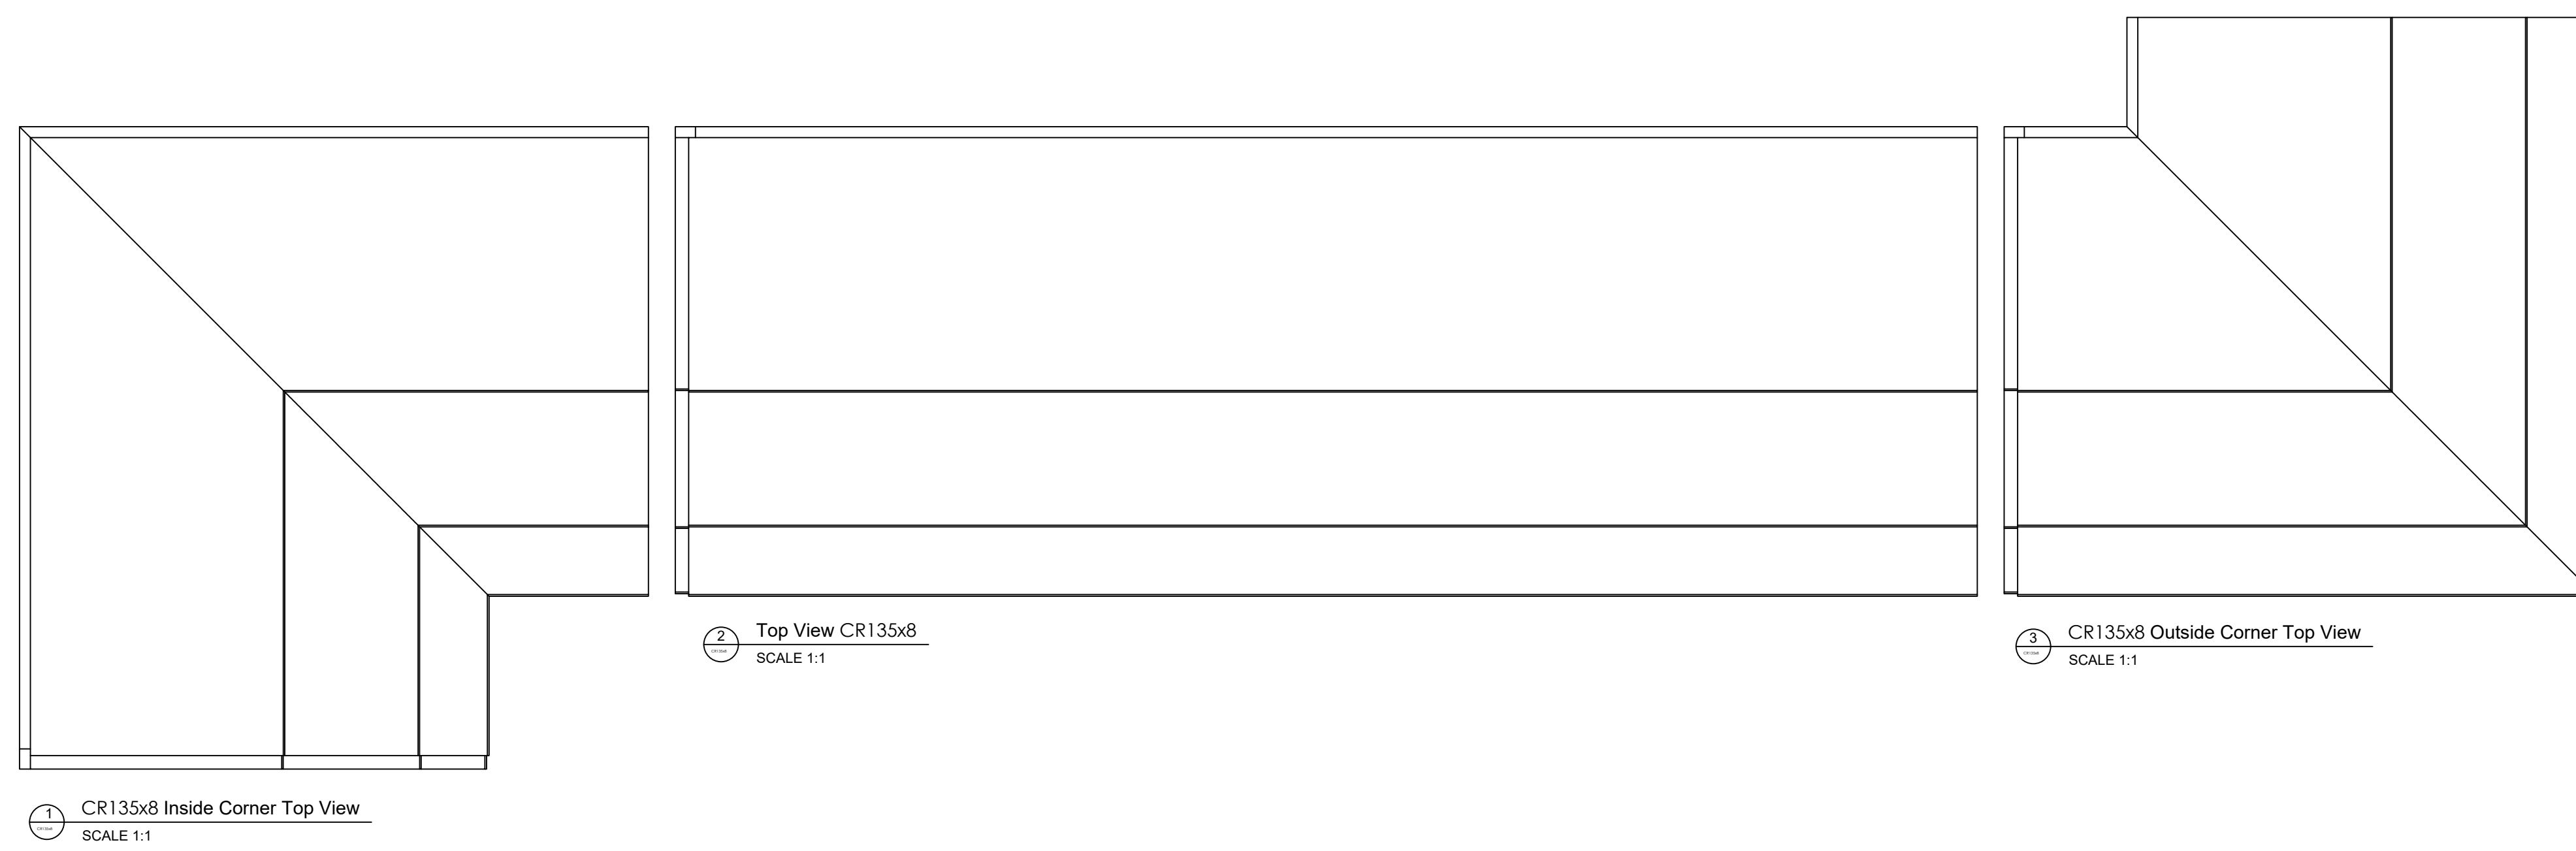

Fiberglass Cornice by Architectural Mall, Inc Available in Paint-Grade or Pre-Finished Gel Coat, Stone Finish, or Granite Finish