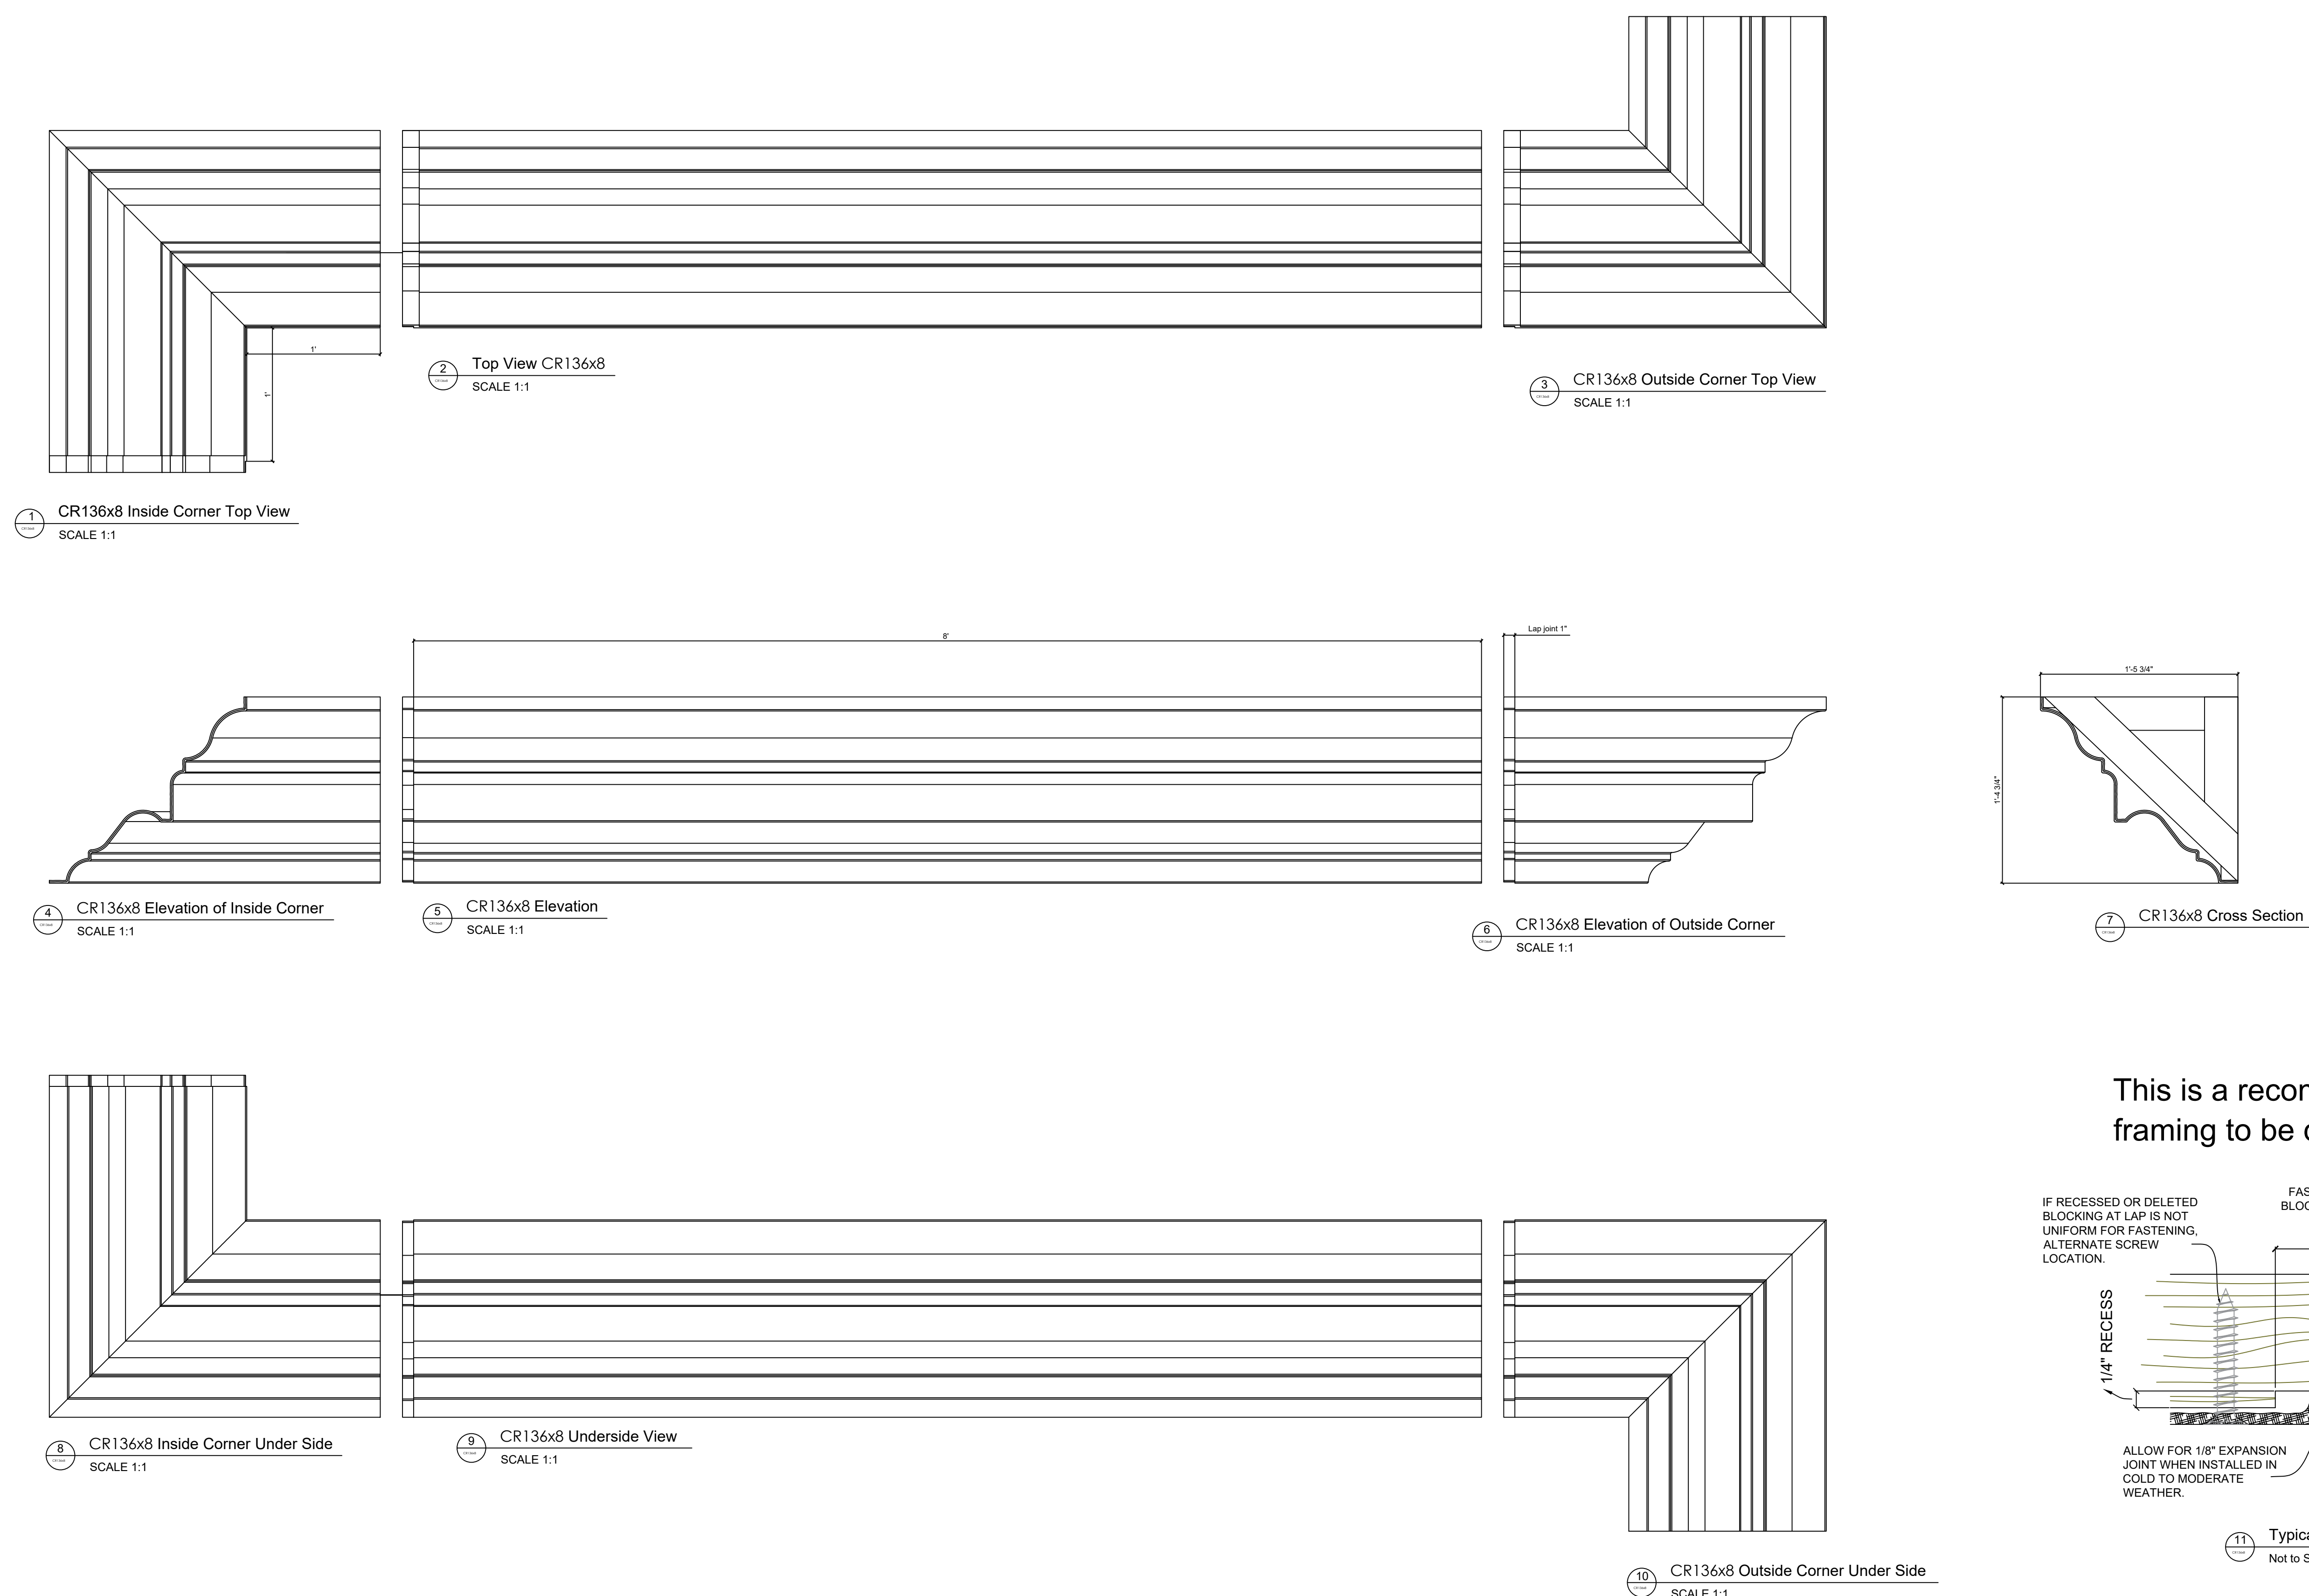

Fiberglass Cornice by Architectural Mall, Inc Available in Paint-Grade or Pre-Finished Gel Coat, Stone Finish, or Granite Finish

CR136x8

1'-4 3/4" H x 1'-5 3/4" P x 96" L

Manufactured By Architectural Mall, Inc
642 W Winthrop Ave ~ Addison, IL 60101