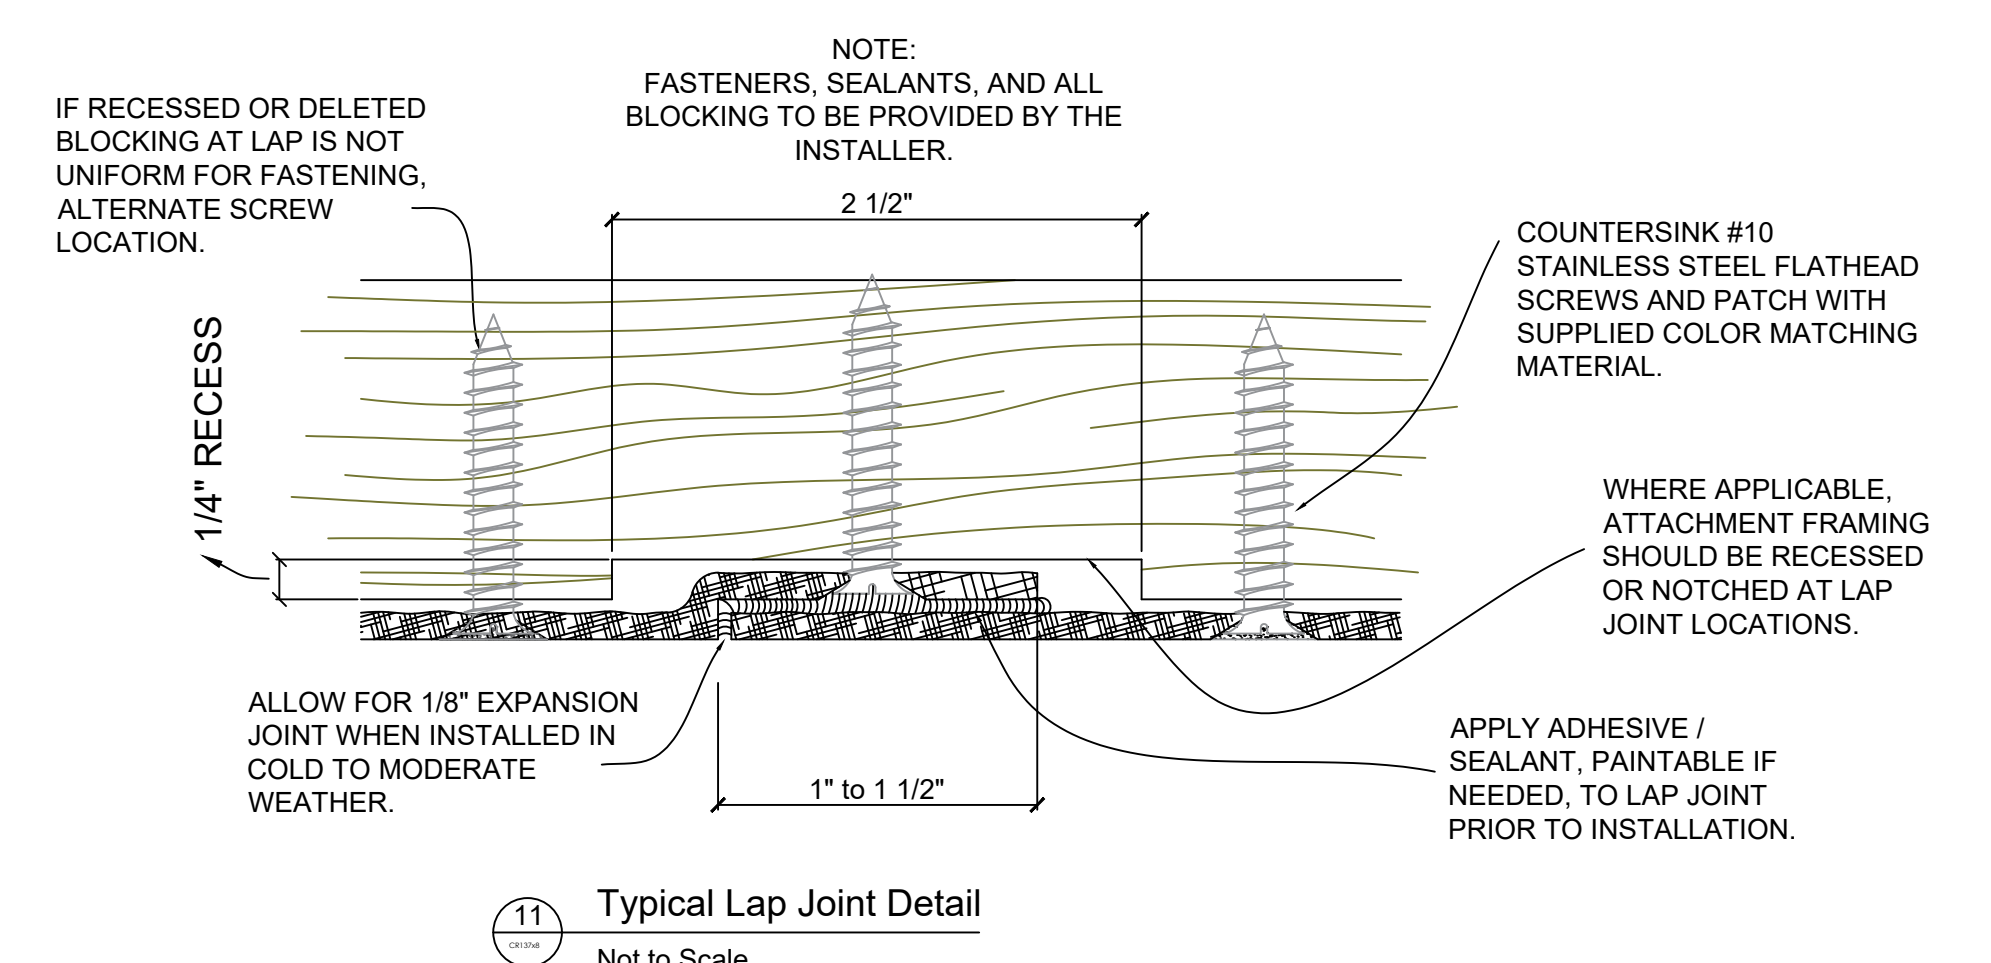

## CR137x8

1'-3 3/4" H x 2" P x 96" L

Manufactured By Architectural Mall, Inc  
642 W Winthrop Ave ~ Addison, IL 60101

T.877-279-9993 F. 877-271-9994

[www.columnsandbalustrades.com](http://www.columnsandbalustrades.com)