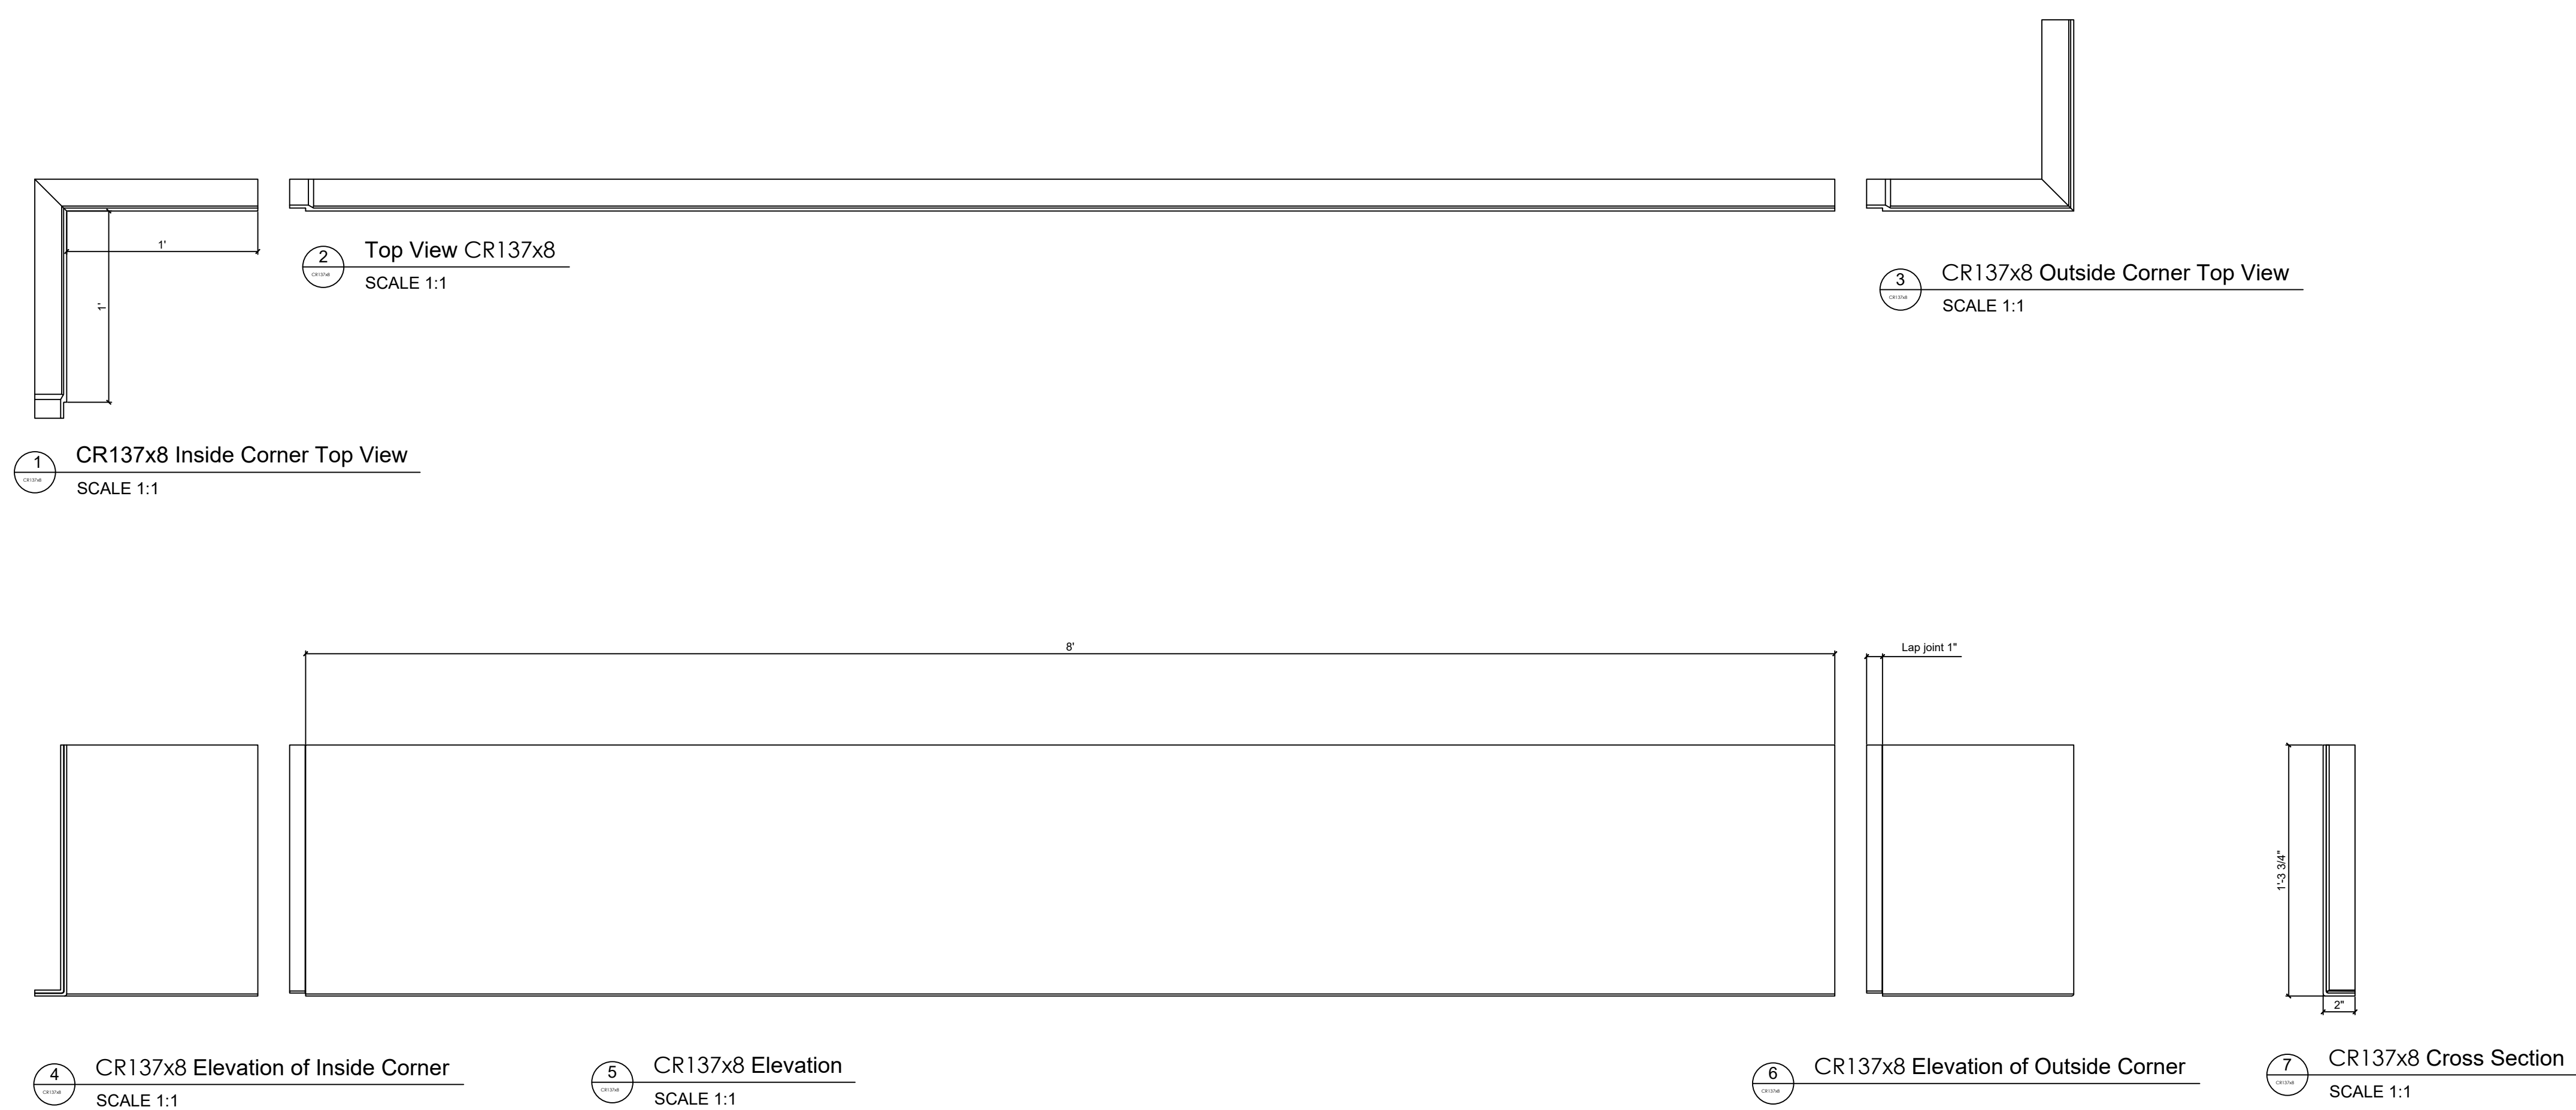

# Fiberglass Cornice by Architectural Mall, Inc Available in Paint-Grade or Pre-Finished Gel Coat, Stone Finish, or Granite Finish

This is a recommendation. Actual framing to be determined by Engineer.

## CR137x8

1'-3 3/4" H x 2" P x 96" L

Manufactured By Architectural Mall, Inc  
642 W Winthrop Ave ~ Addison, IL 60101

T.877-279-9993 F. 877-271-9994

[www.columnsandbalustrades.com](http://www.columnsandbalustrades.com)