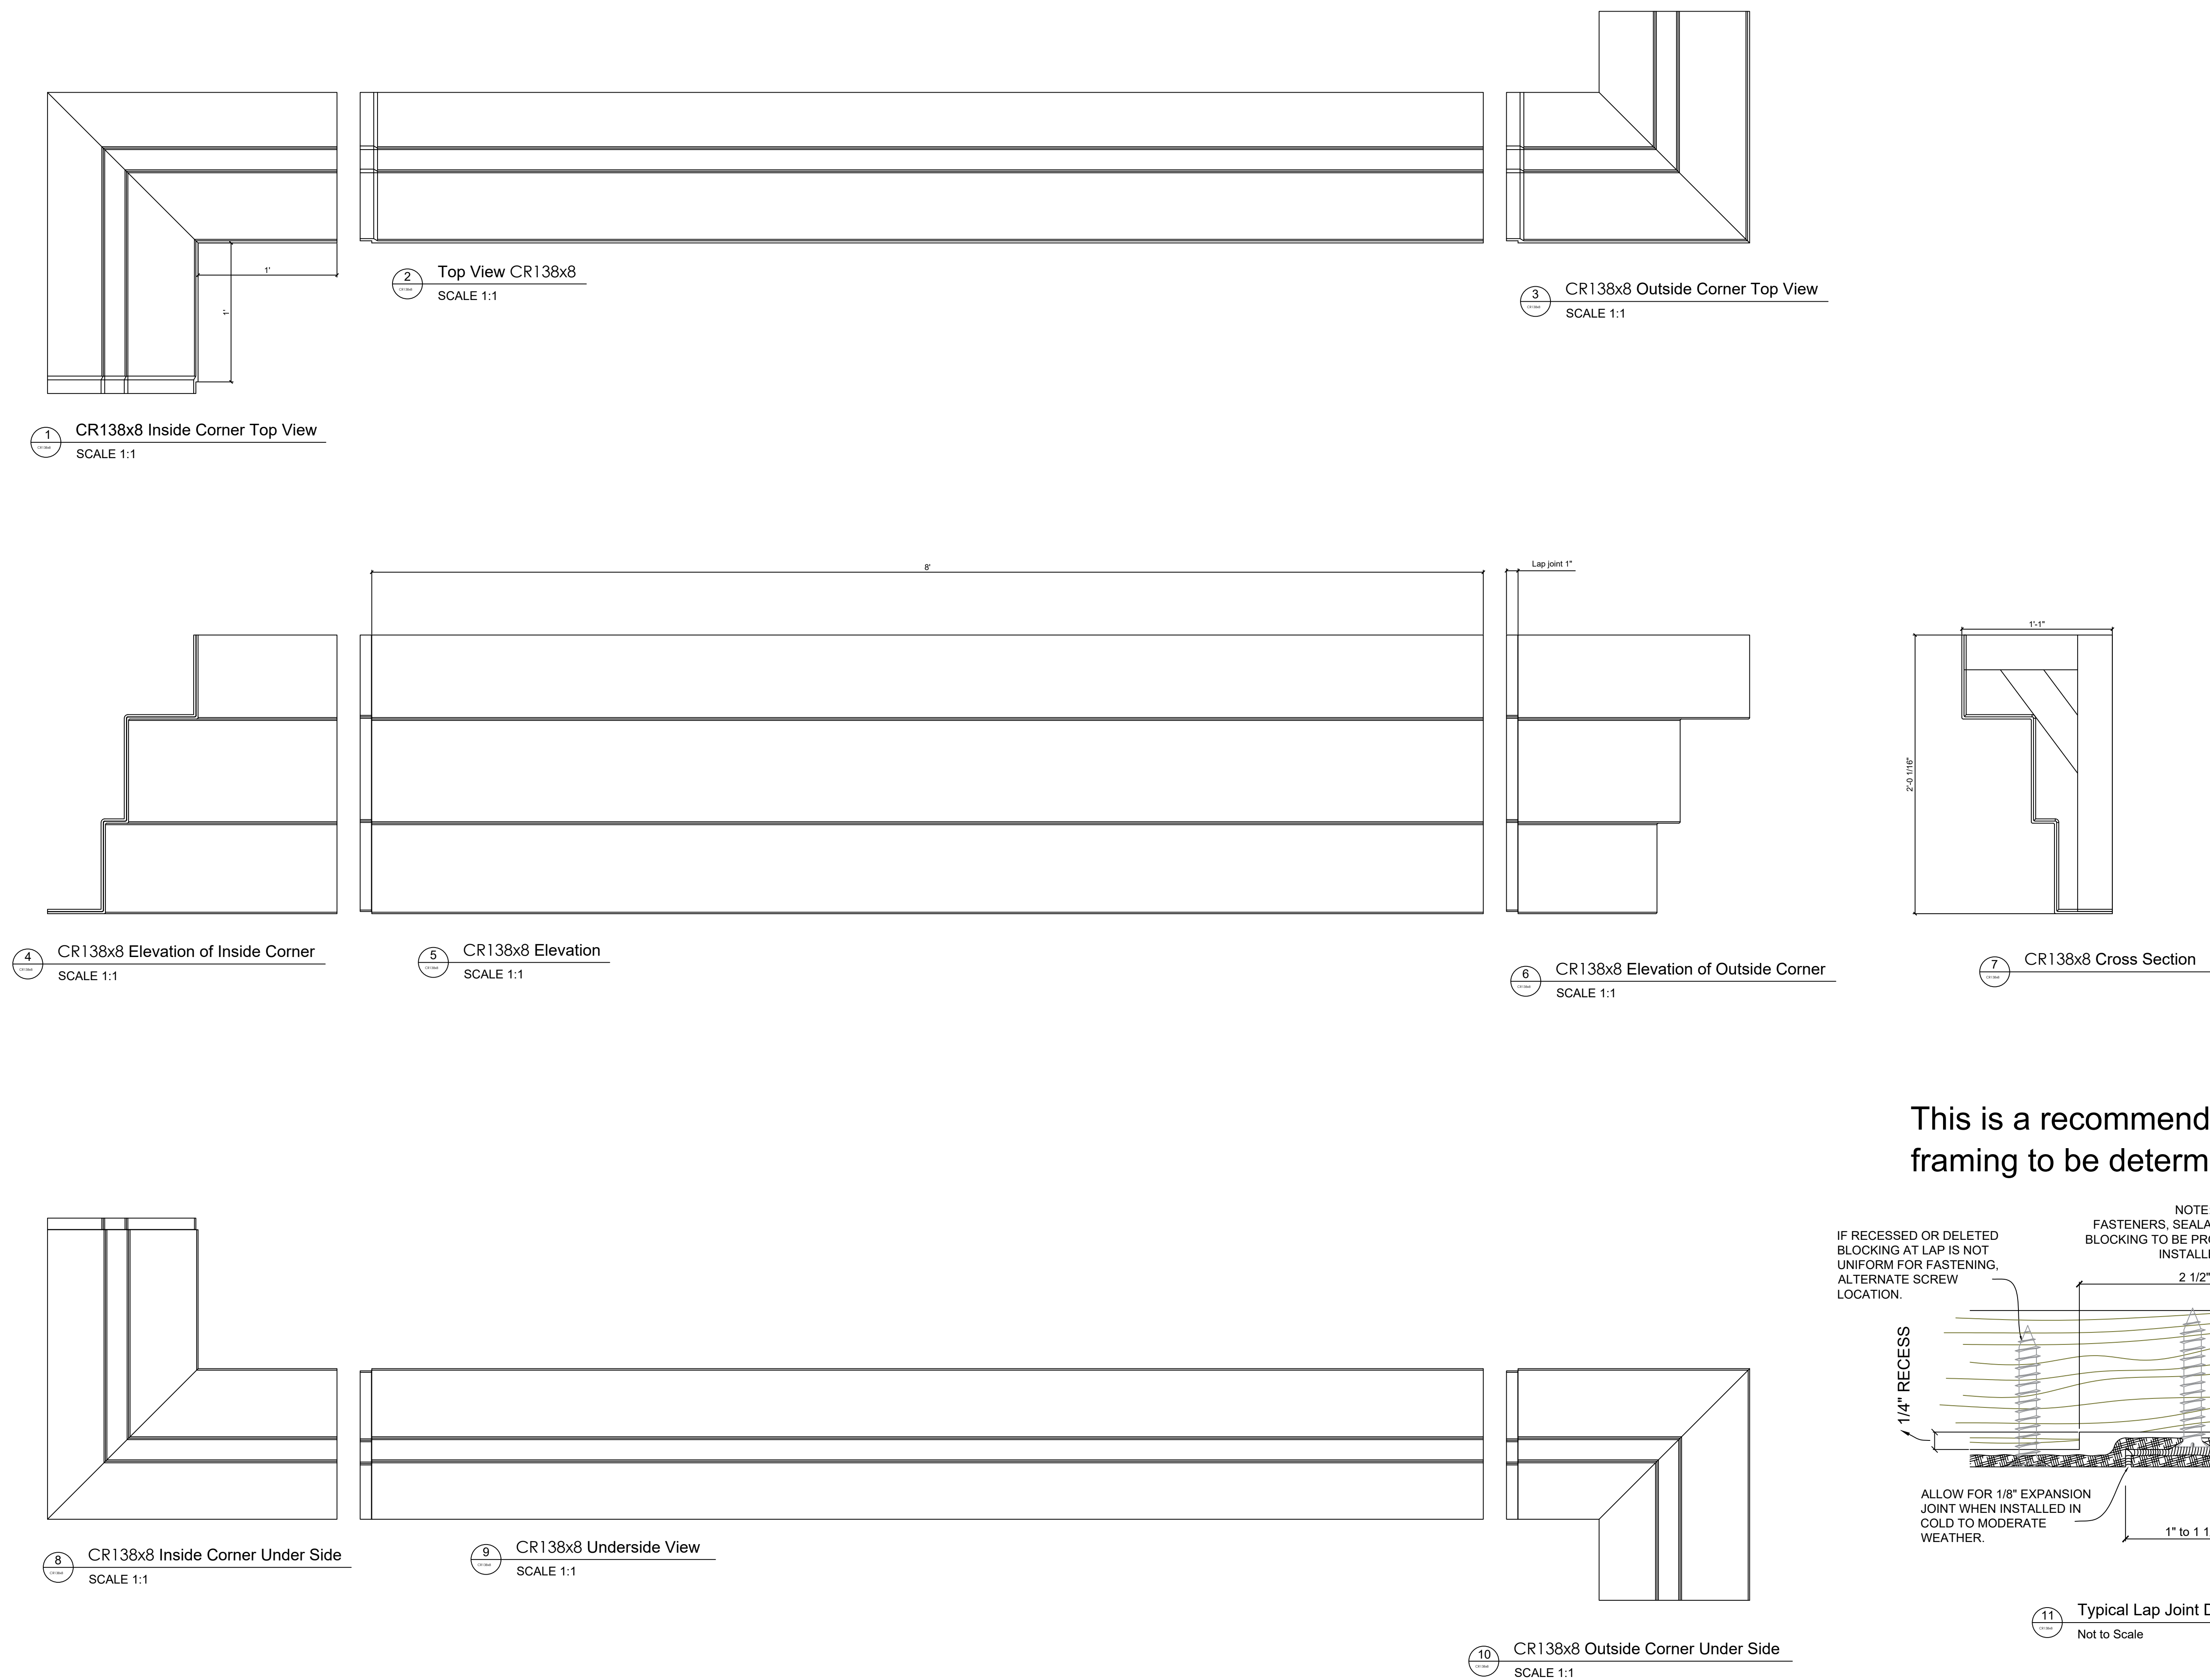

Fiberglass Cornice by Architectural Mall, Inc Available in Paint-Grade or Pre-Finished Gel Coat, Stone Finish, or Granite Finish

CR138x8

2'-0 1/16" H x 1'-1" P x 96" L

Manufactured By Architectural Mall, Inc
642 W Winthrop Ave ~ Addison, IL 60101