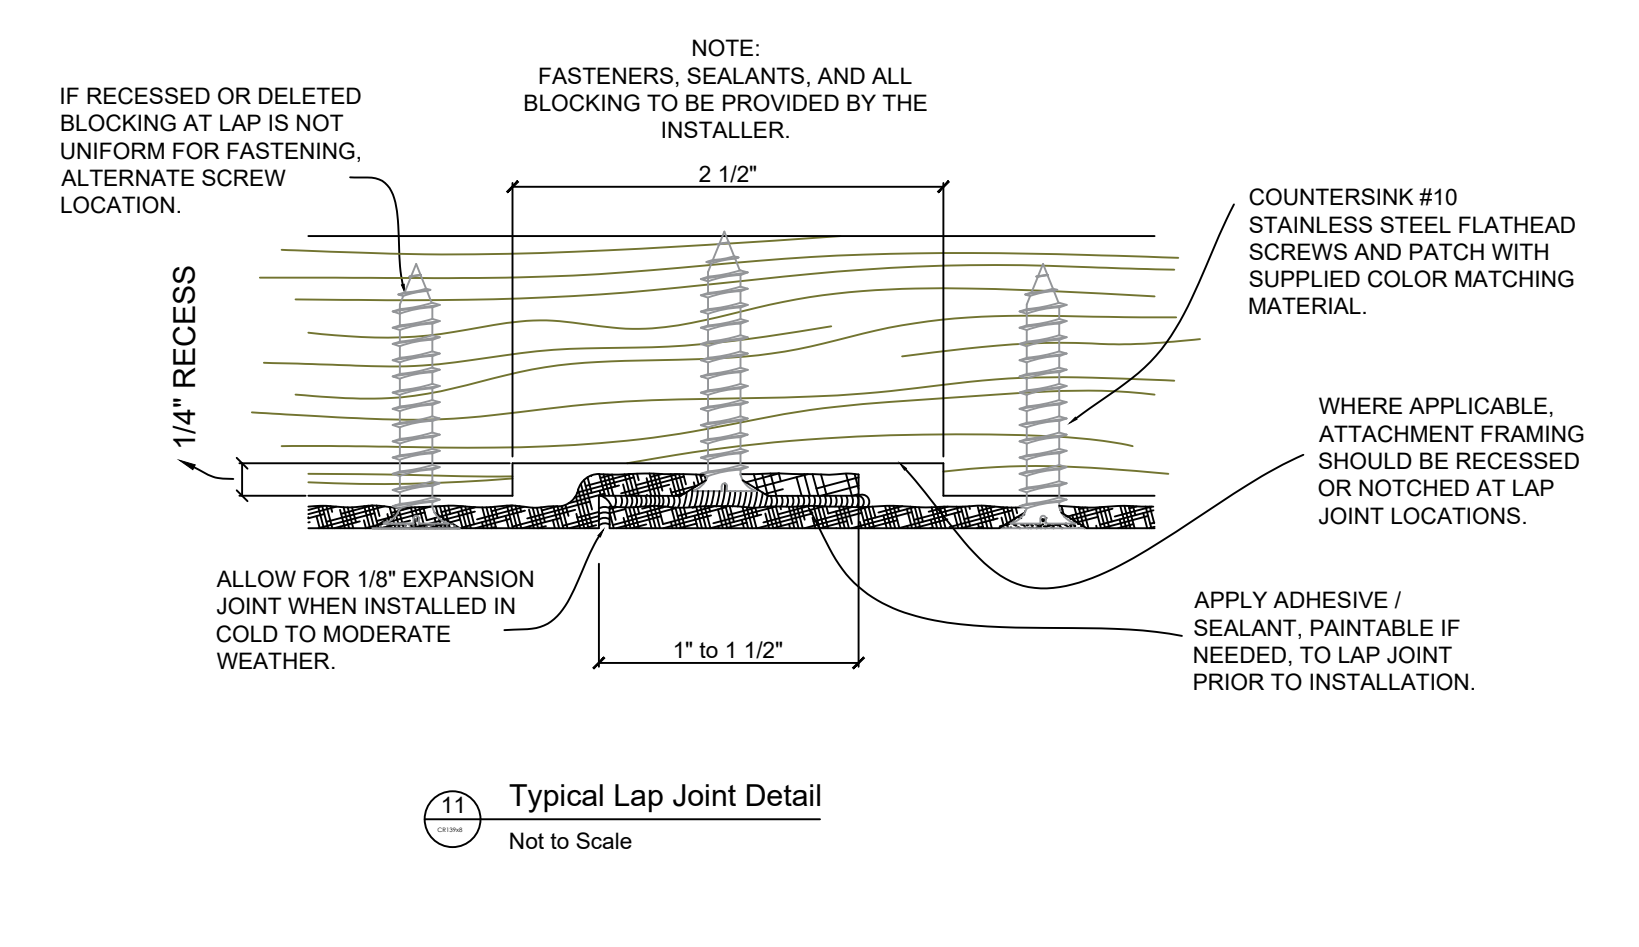

Fiberglass Cornice by Architectural Mall, Inc
 Available in Paint-Grade or Pre-Finished Gel
 Coat, Stone Finish, or Granite Finish

This is a recommendation. Actual framing to be determined by Engineer.

CR139x8

3'-3" H x 2'-6" P x 96" L

Manufactured By Architectural Mall, Inc
 642 W Winthrop Ave ~ Addison, IL 60101
 T.877-279-9993 F. 877-271-9994
www.columnsandbalustrades.com
sales@architecturalmall.com