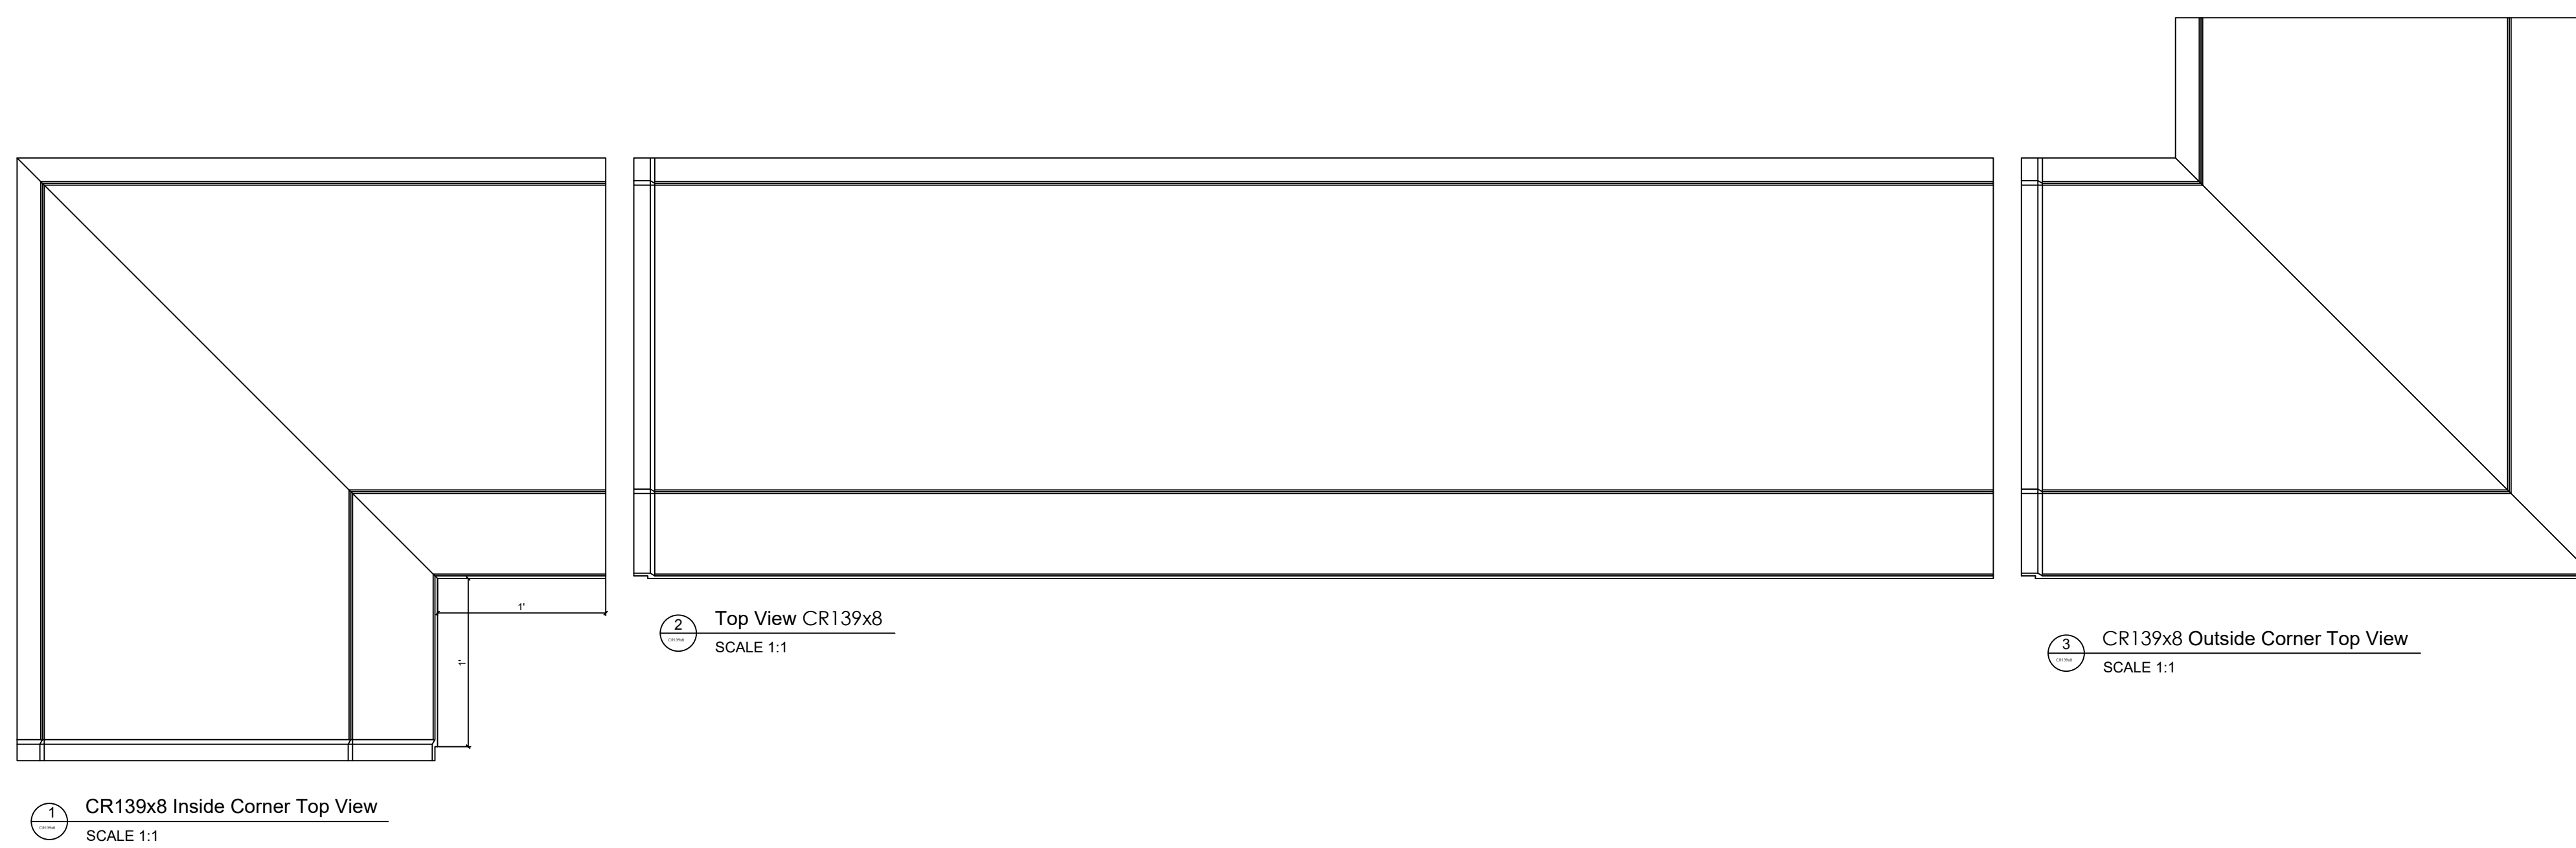

Fiberglass Cornice by Architectural Mall, Inc
 Available in Paint-Grade or Pre-Finished Gel
 Coat, Stone Finish, or Granite Finish

This is a recommendation. Actual framing to be determined by Engineer.

CR139x8

3'-3" H x 2'-6" P x 96" L

Manufactured By Architectural Mall, Inc
 642 W Winthrop Ave ~ Addison, IL 60101
 T.877-279-9993 F. 877-271-9994
www.columnsandbalustrades.com
sales@architecturalmall.com