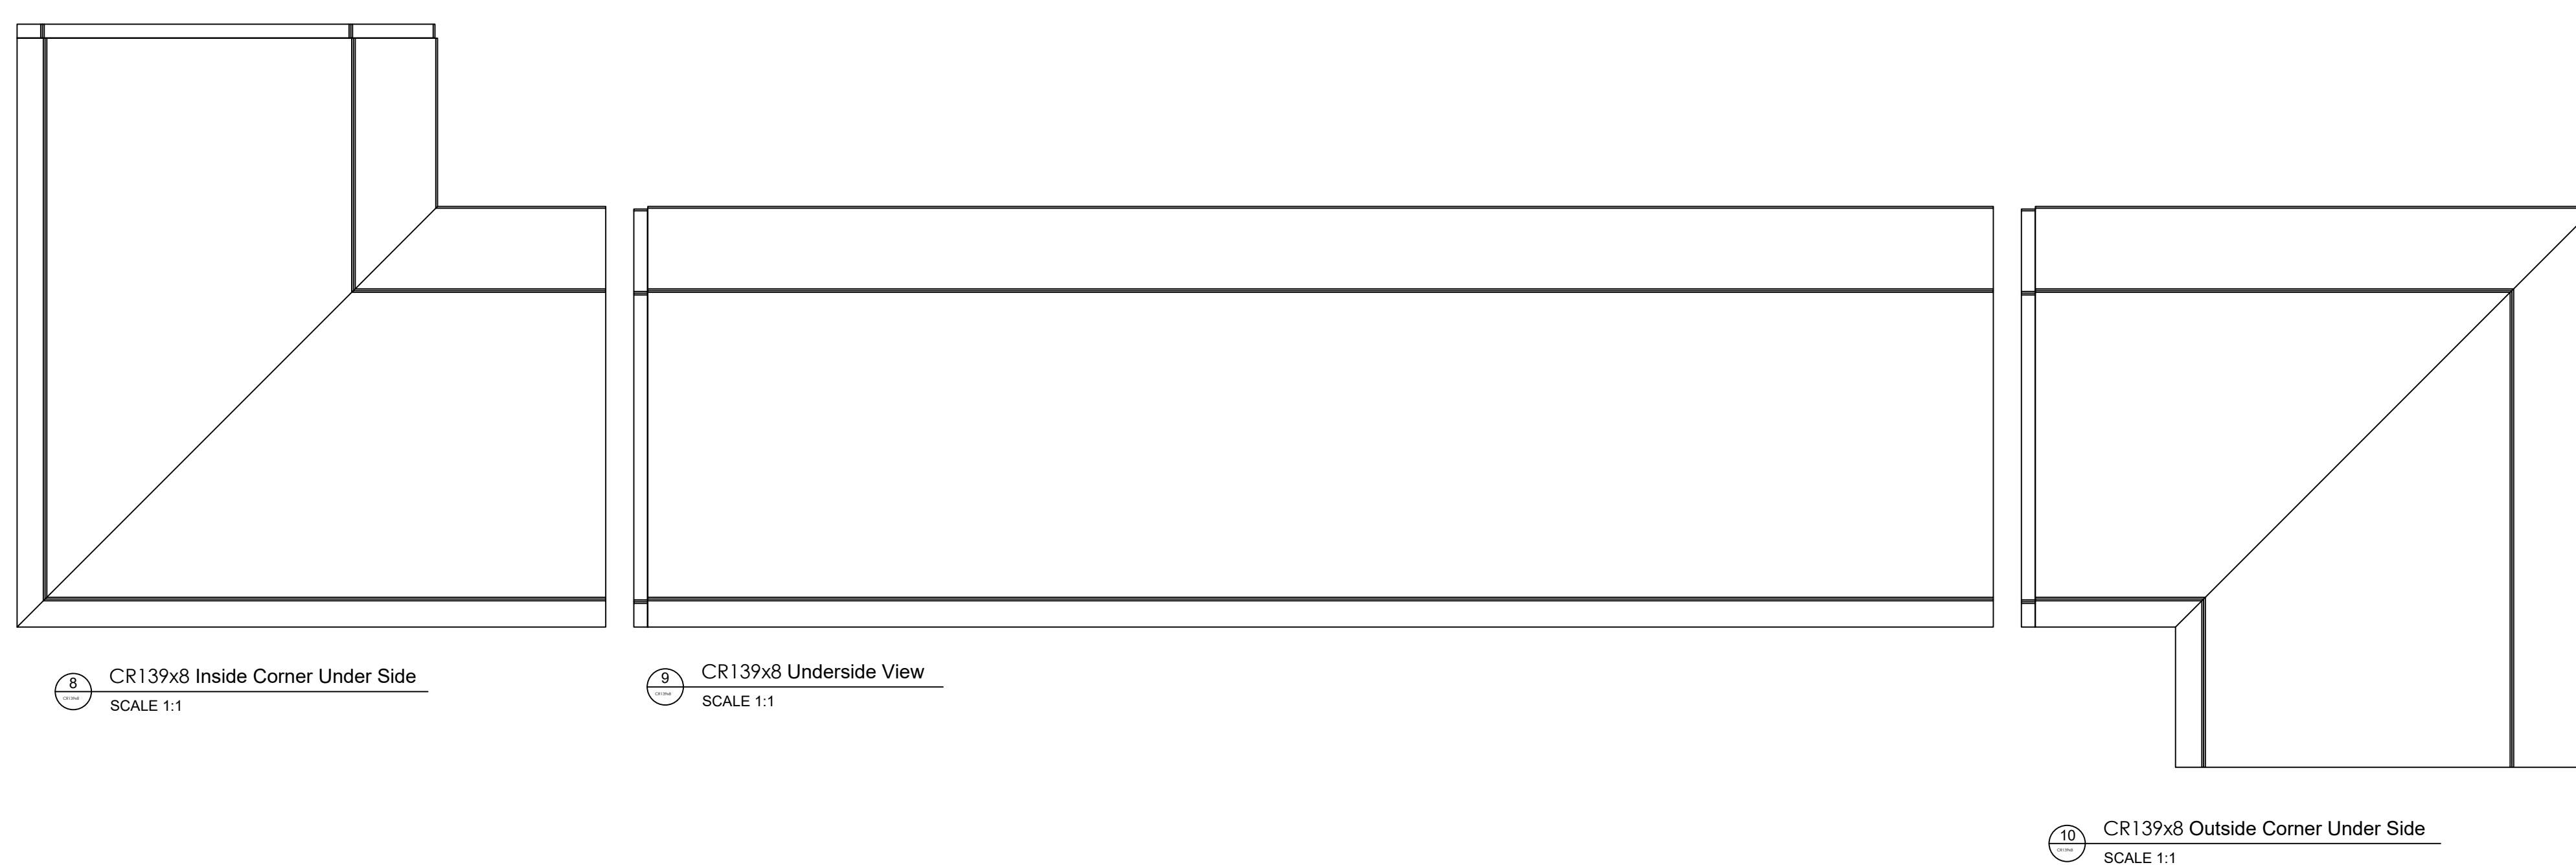

Fiberglass Cornice by Architectural Mall, Inc
 Available in Paint-Grade or Pre-Finished Gel
 Coat, Stone Finish, or Granite Finish

This is a recommendation. Actual framing to be determined by Engineer.

CR139x8

3'-3" H x 2'-6" P x 96" L

Manufactured By Architectural Mall, Inc
 642 W Winthrop Ave ~ Addison, IL 60101
 T.877-279-9993 F. 877-271-9994
www.columnsandbalustrades.com
sales@architecturalmall.com