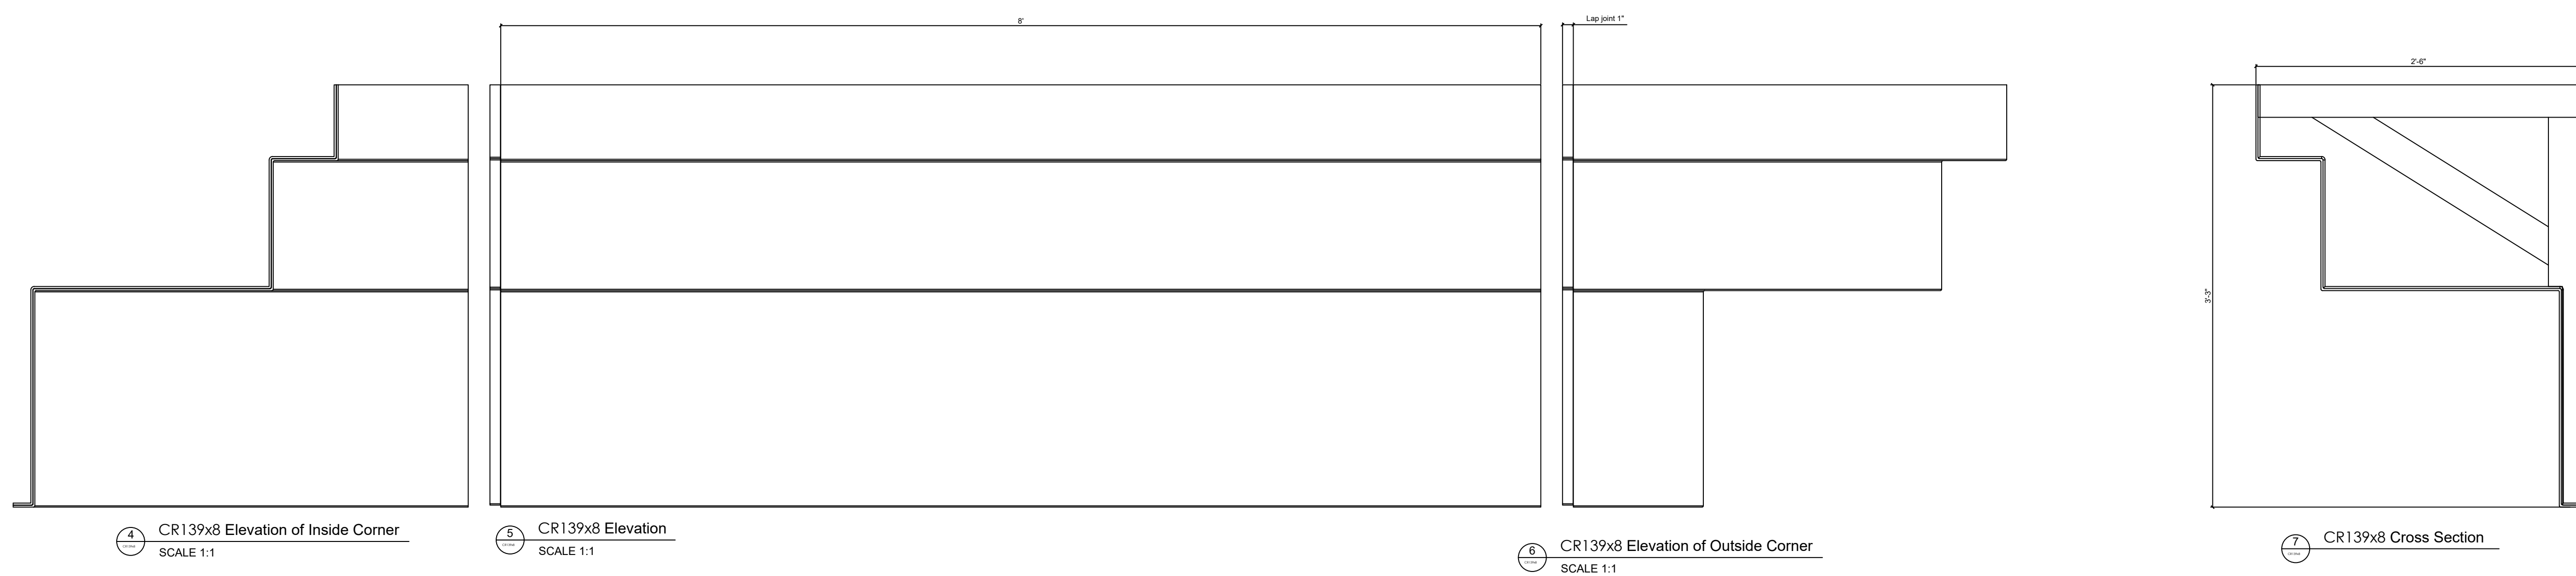

Fiberglass Cornice by Architectural Mall, Inc
 Available in Paint-Grade or Pre-Finished Gel
 Coat, Stone Finish, or Granite Finish

This is a recommendation. Actual framing to be determined by Engineer.

CR139x8

3'-3" H x 2'-6" P x 96" L

Manufactured By Architectural Mall, Inc
 642 W Winthrop Ave ~ Addison, IL 60101
 T.877-279-9993 F. 877-271-9994
www.columnsandbalustrades.com
sales@architecturalmall.com