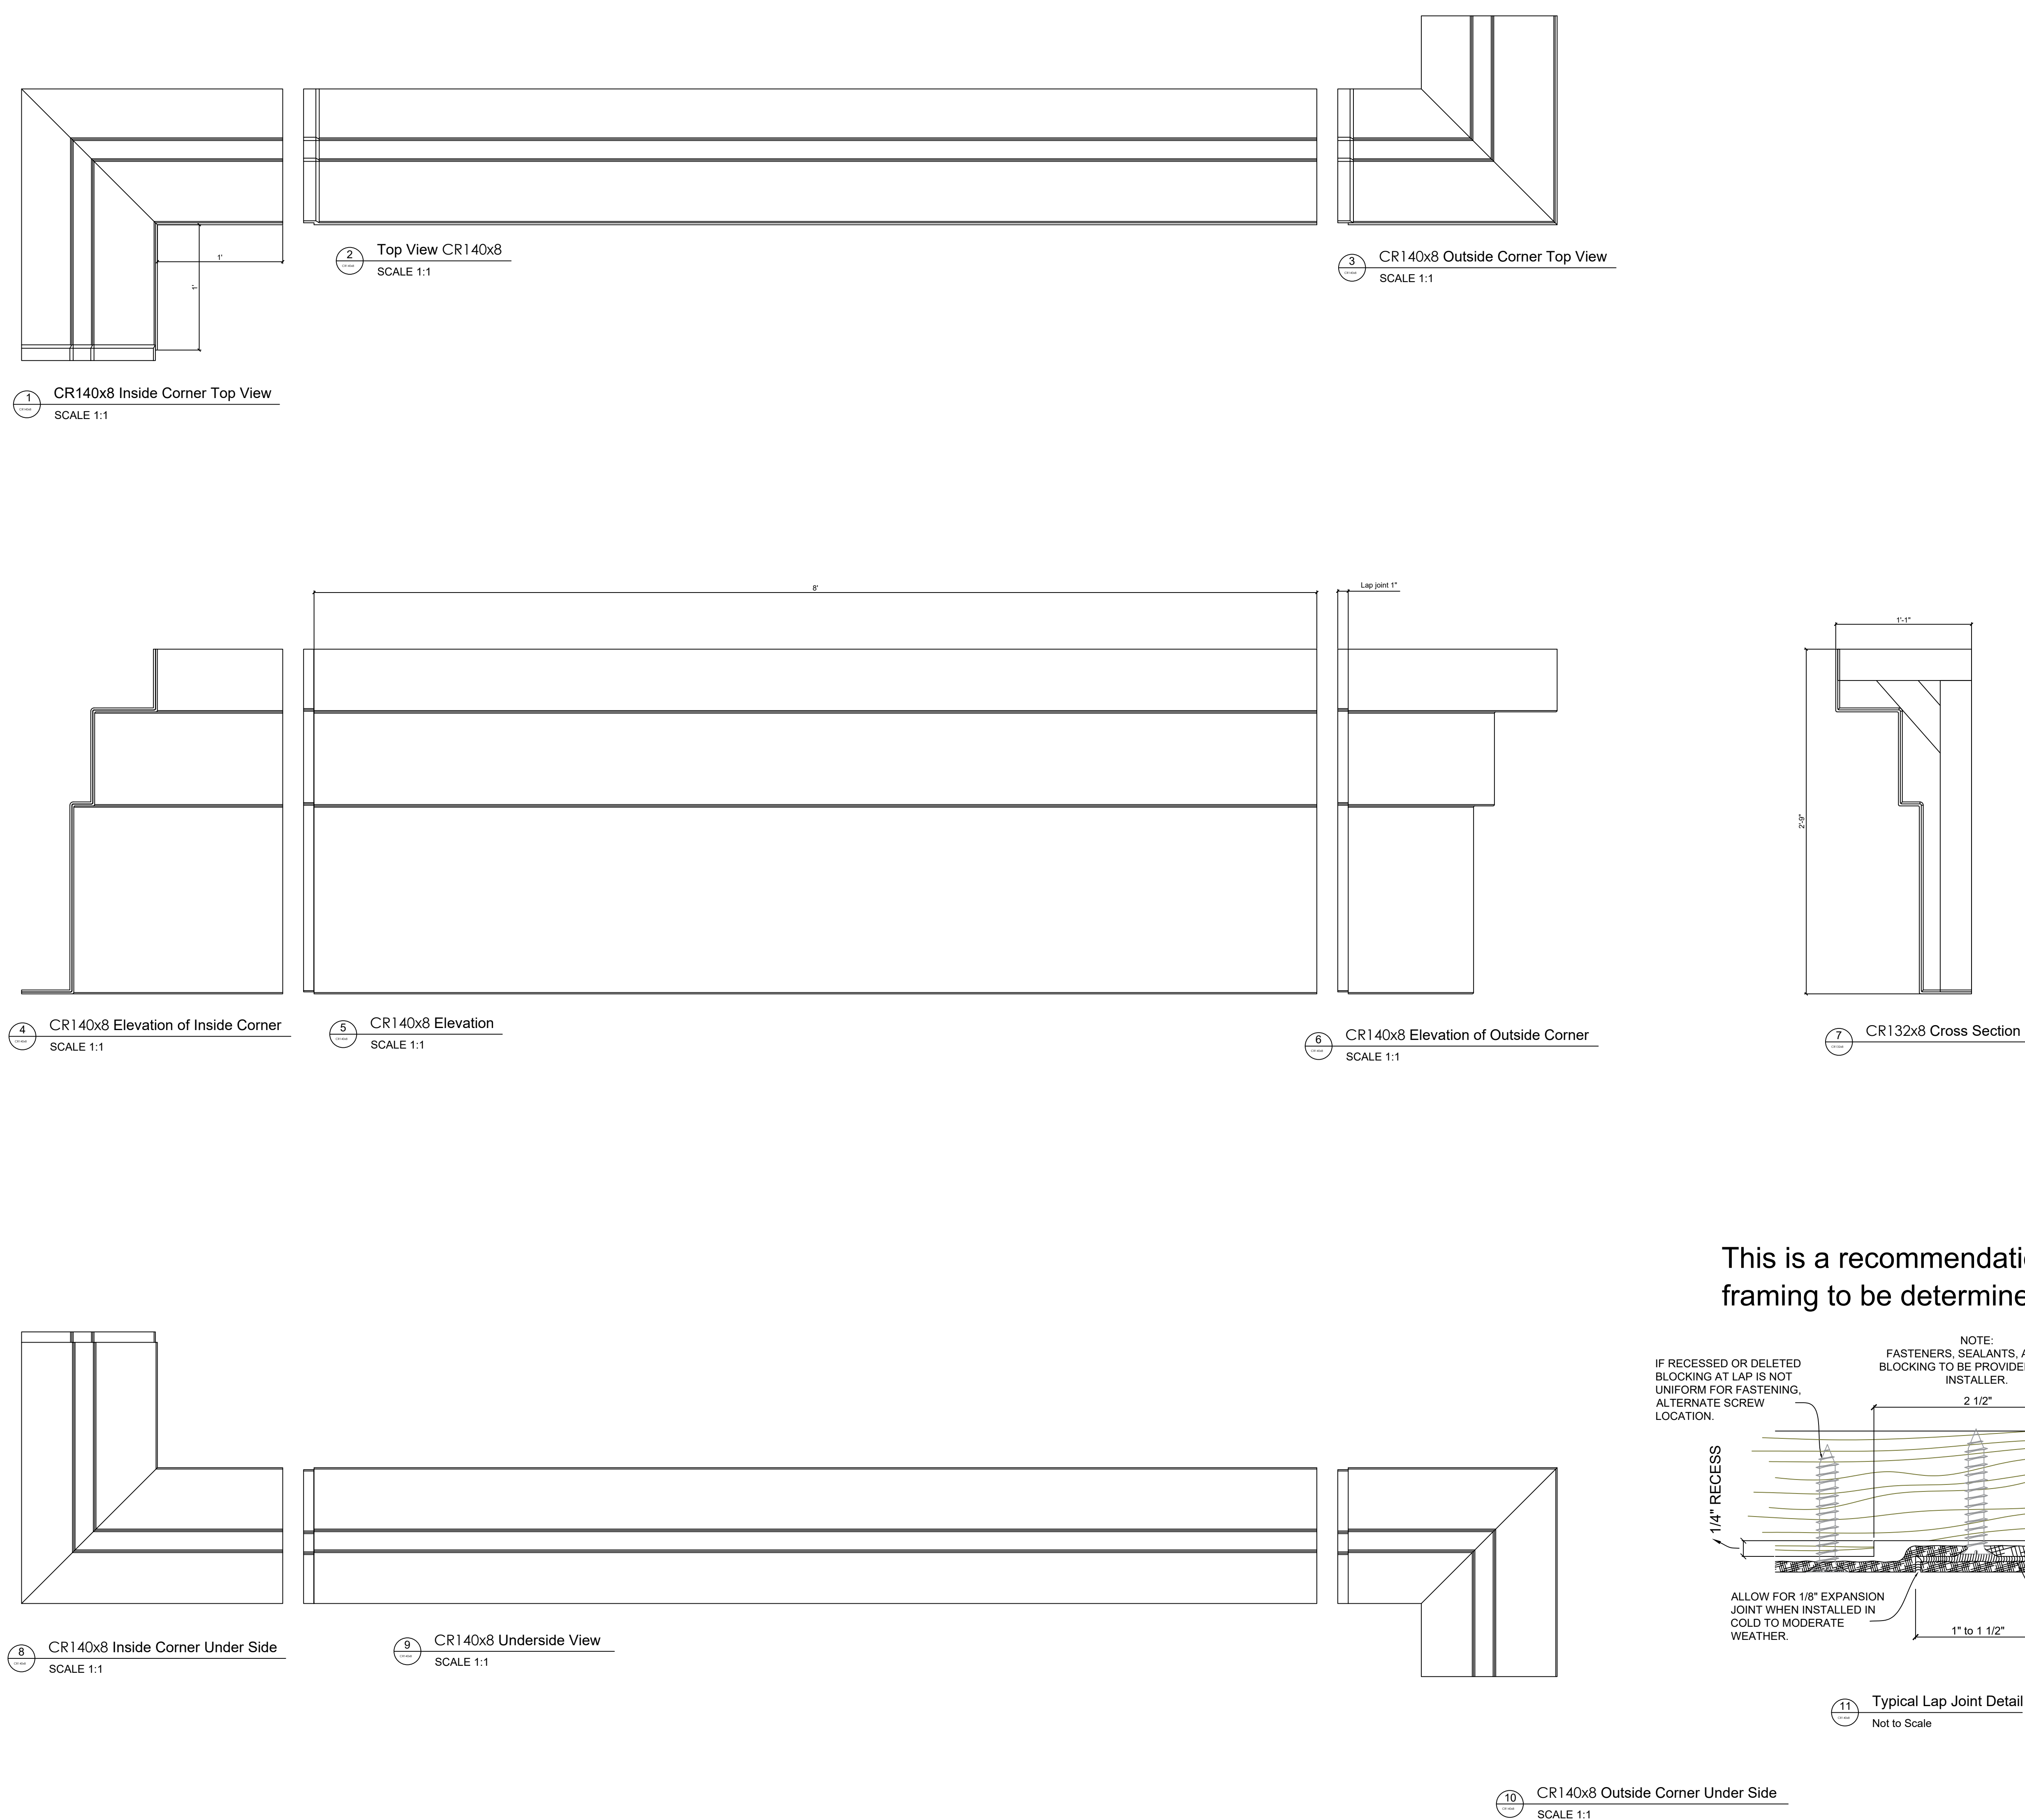

# Fiberglass Cornice by Architectural Mall, Inc Available in Paint-Grade or Pre-Finished Gel Coat, Stone Finish, or Granite Finish

This is a recommendation. Actual framing to be determined by Engineer.

## CR140x8

2'-9" H x 1'-1" P x 96" L

Manufactured By Architectural Mall, Inc  
642 W Winthrop Ave ~ Addison, IL 60101  
T.877-279-9993 F. 877-271-9994  
[www.columnsandbalustrades.com](http://www.columnsandbalustrades.com)  
[sales@architecturalmall.com](mailto:sales@architecturalmall.com)