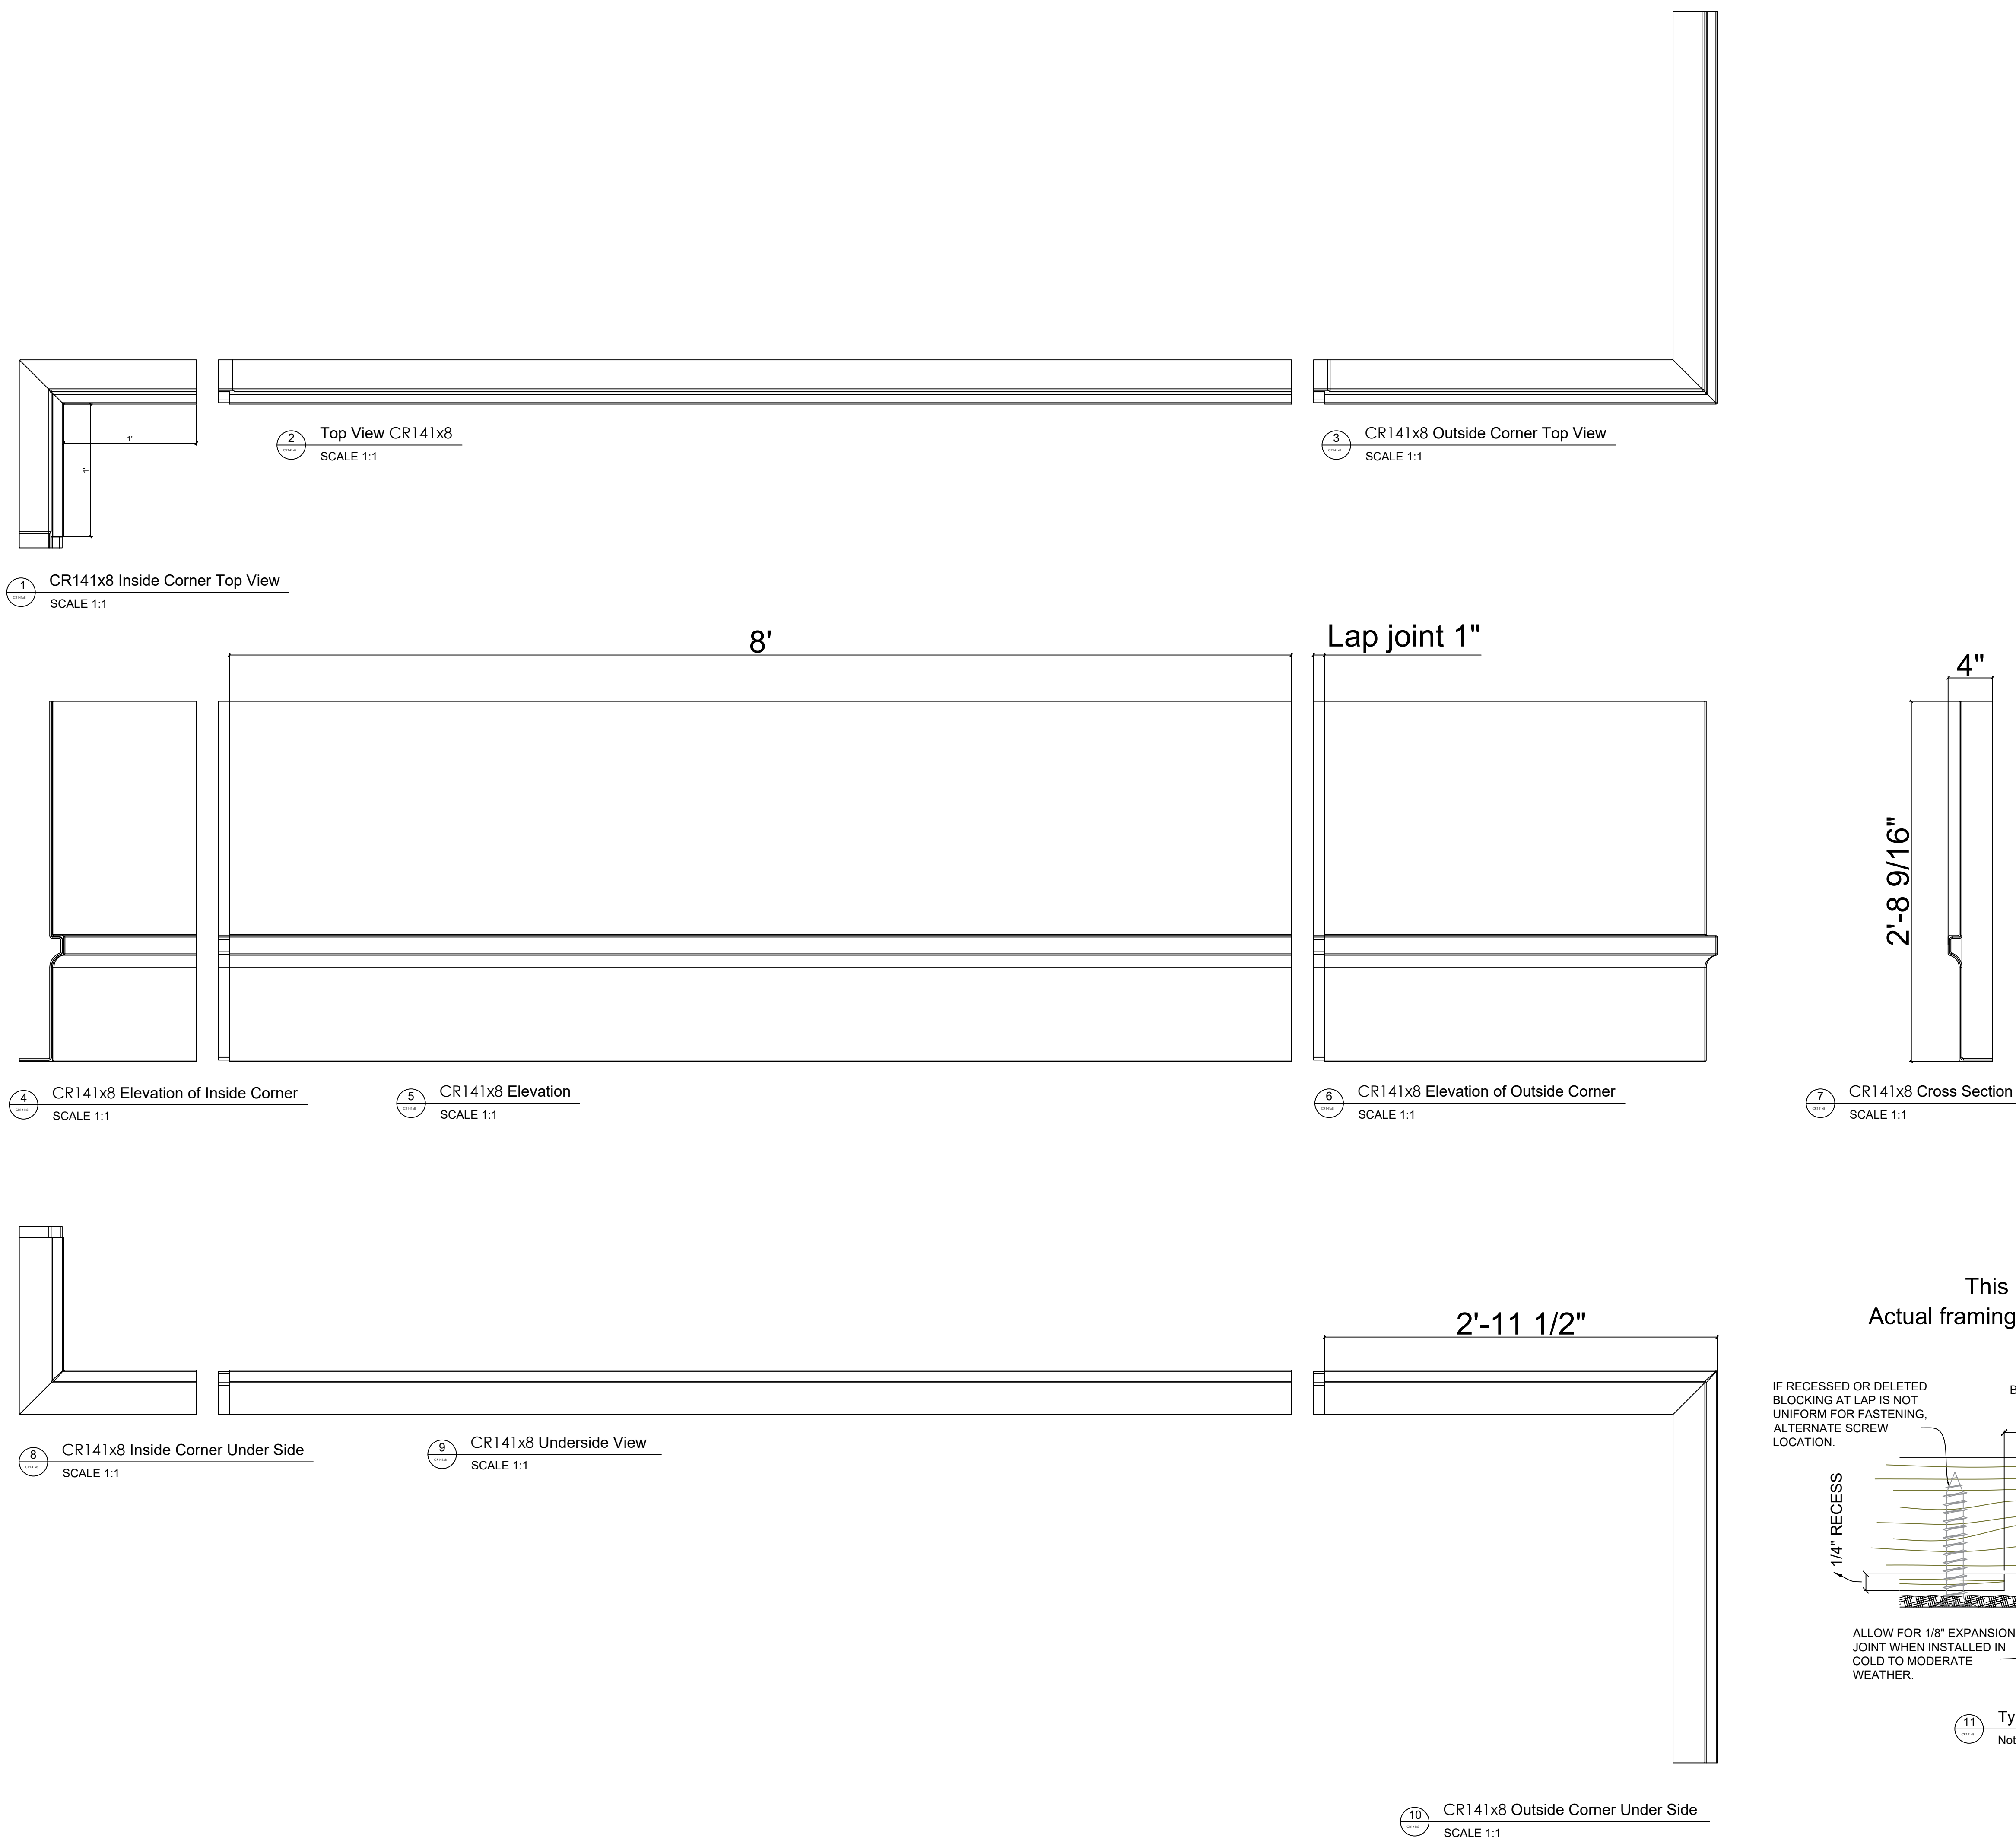

Fiberglass Cornice by Architectural Mall, Inc Available in Paint-Grade or Pre-Finished Gel Coat, Stone Finish, or Granite Finish

CR141x8

2'-8 9/16" H x 4" P x 96" L

Manufactured By Architectural Mall, Inc
642 W Winthrop Ave. Addison, IL 60101