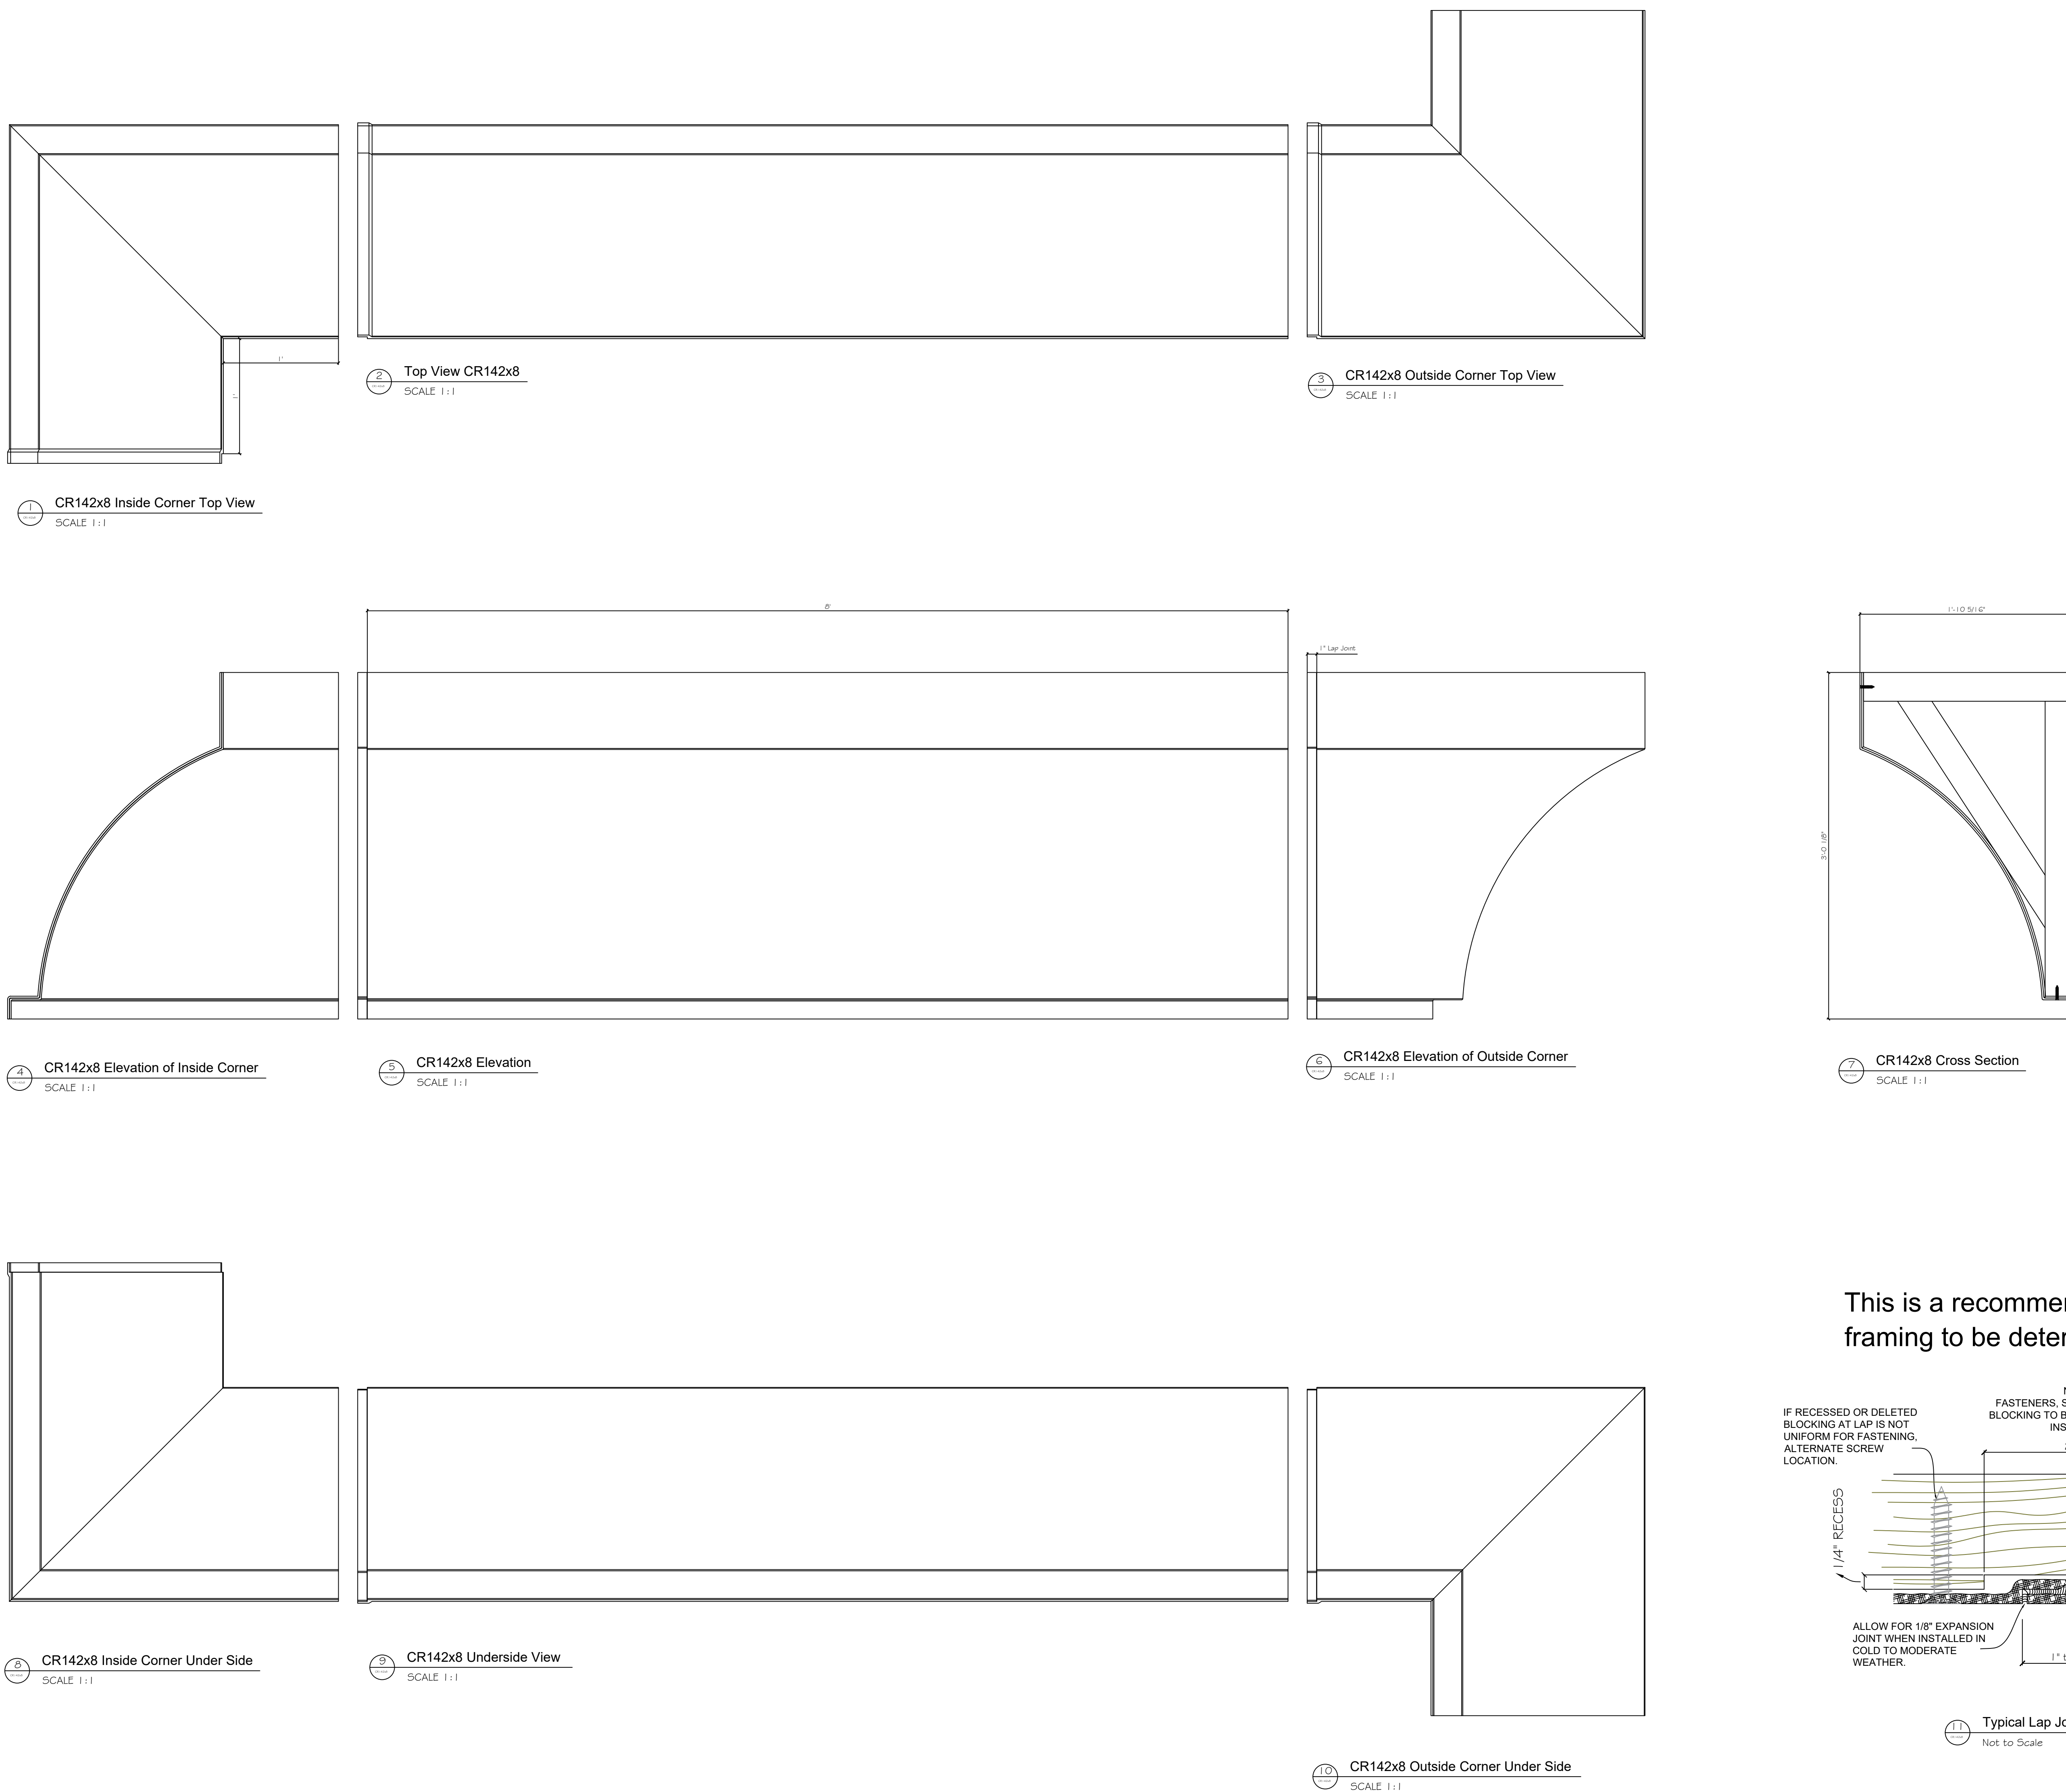

Fiberglass Cornice by Architectural Mall, Inc Available in Paint-Grade or Pre-Finished Gel Coat, Stone Finish, or Granite Finish

This is a recommendation. Actual framing to be determined by Engineer.

CR142x8

3'-0 1/8" H x 1'-10 5/16" P x 96" L

Manufactured By Architectural Mall, Inc
642 W Winthrop Ave ~ Addison, IL 60101
T.877-279-9993 F. 877-271-9994
www.columnsandbalustrades.com