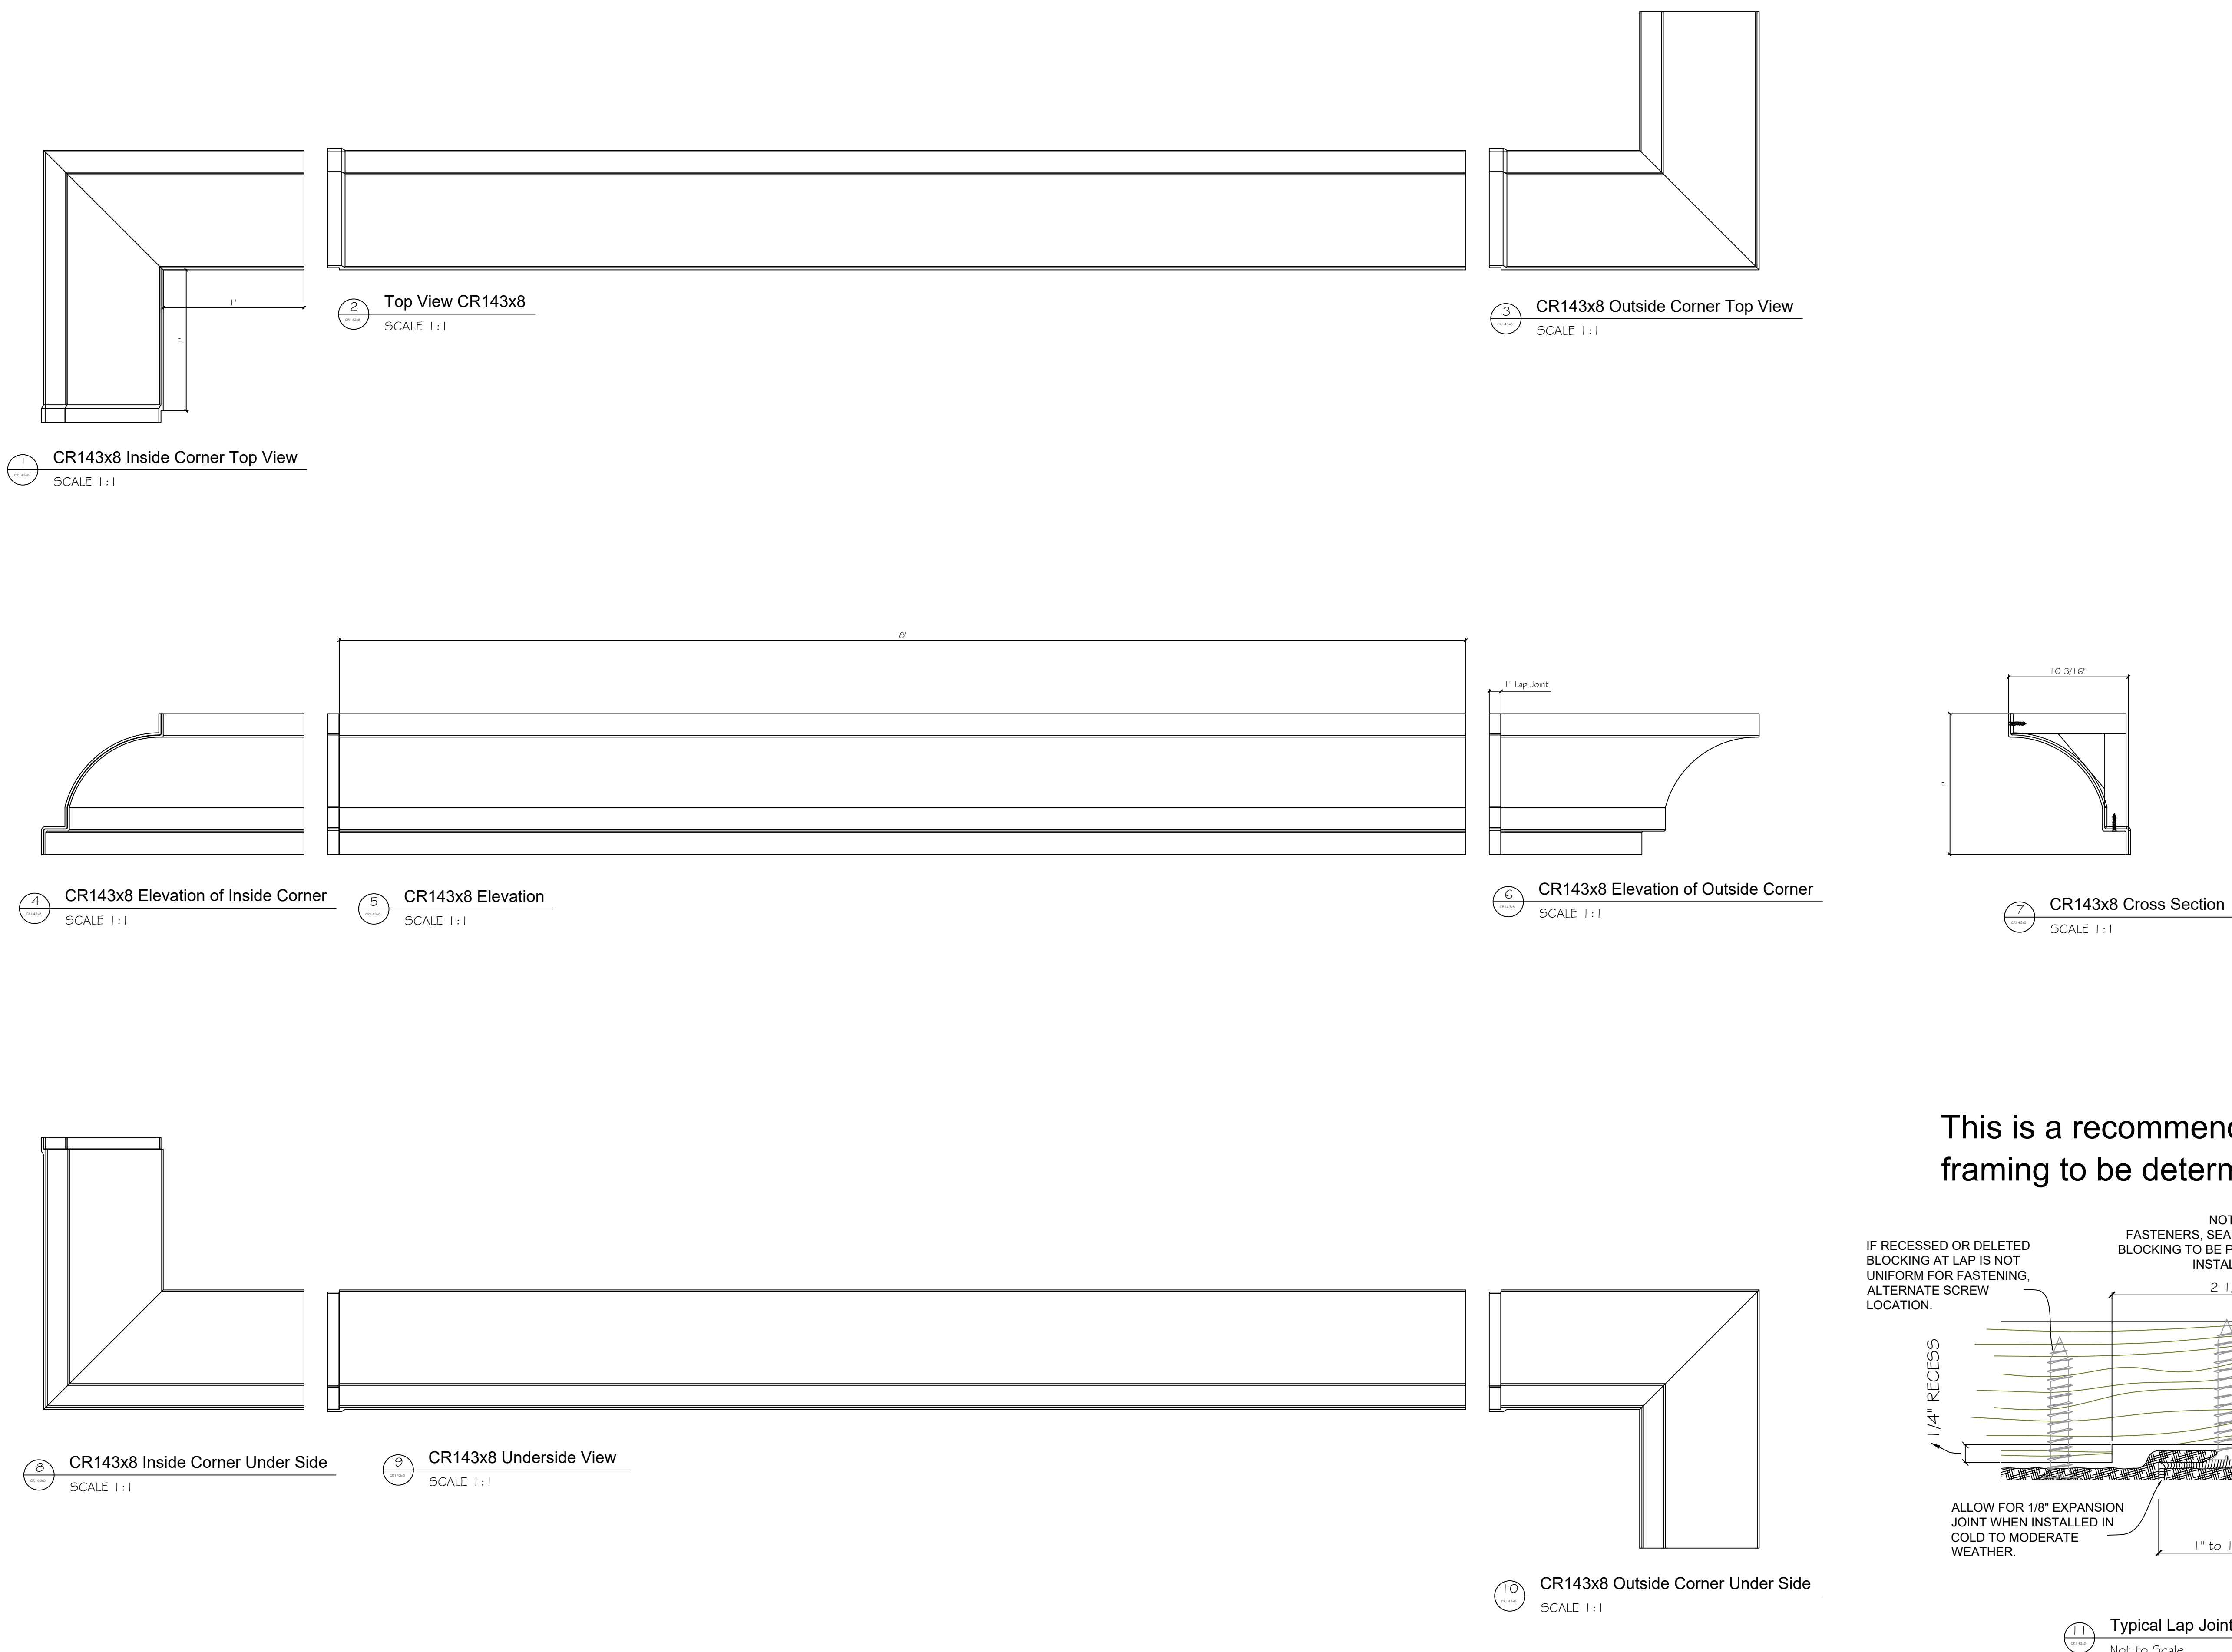

Fiberglass Cornice by Architectural Mall, Inc Available in Paint-Grade or Pre-Finished Gel Coat, Stone Finish, or Granite Finish

This is a recommendation. Actual framing to be determined by Engineer.

CR143x8

1' H x 10 3/16" P x 96" L

Manufactured By Architectural Mall, Inc
642 W Winthrop Ave ~ Addison, IL 60101

T. 877-279-9993 F. 877-271-9994

www.columnsandbalustrades.com

sales@architecturalmall.com