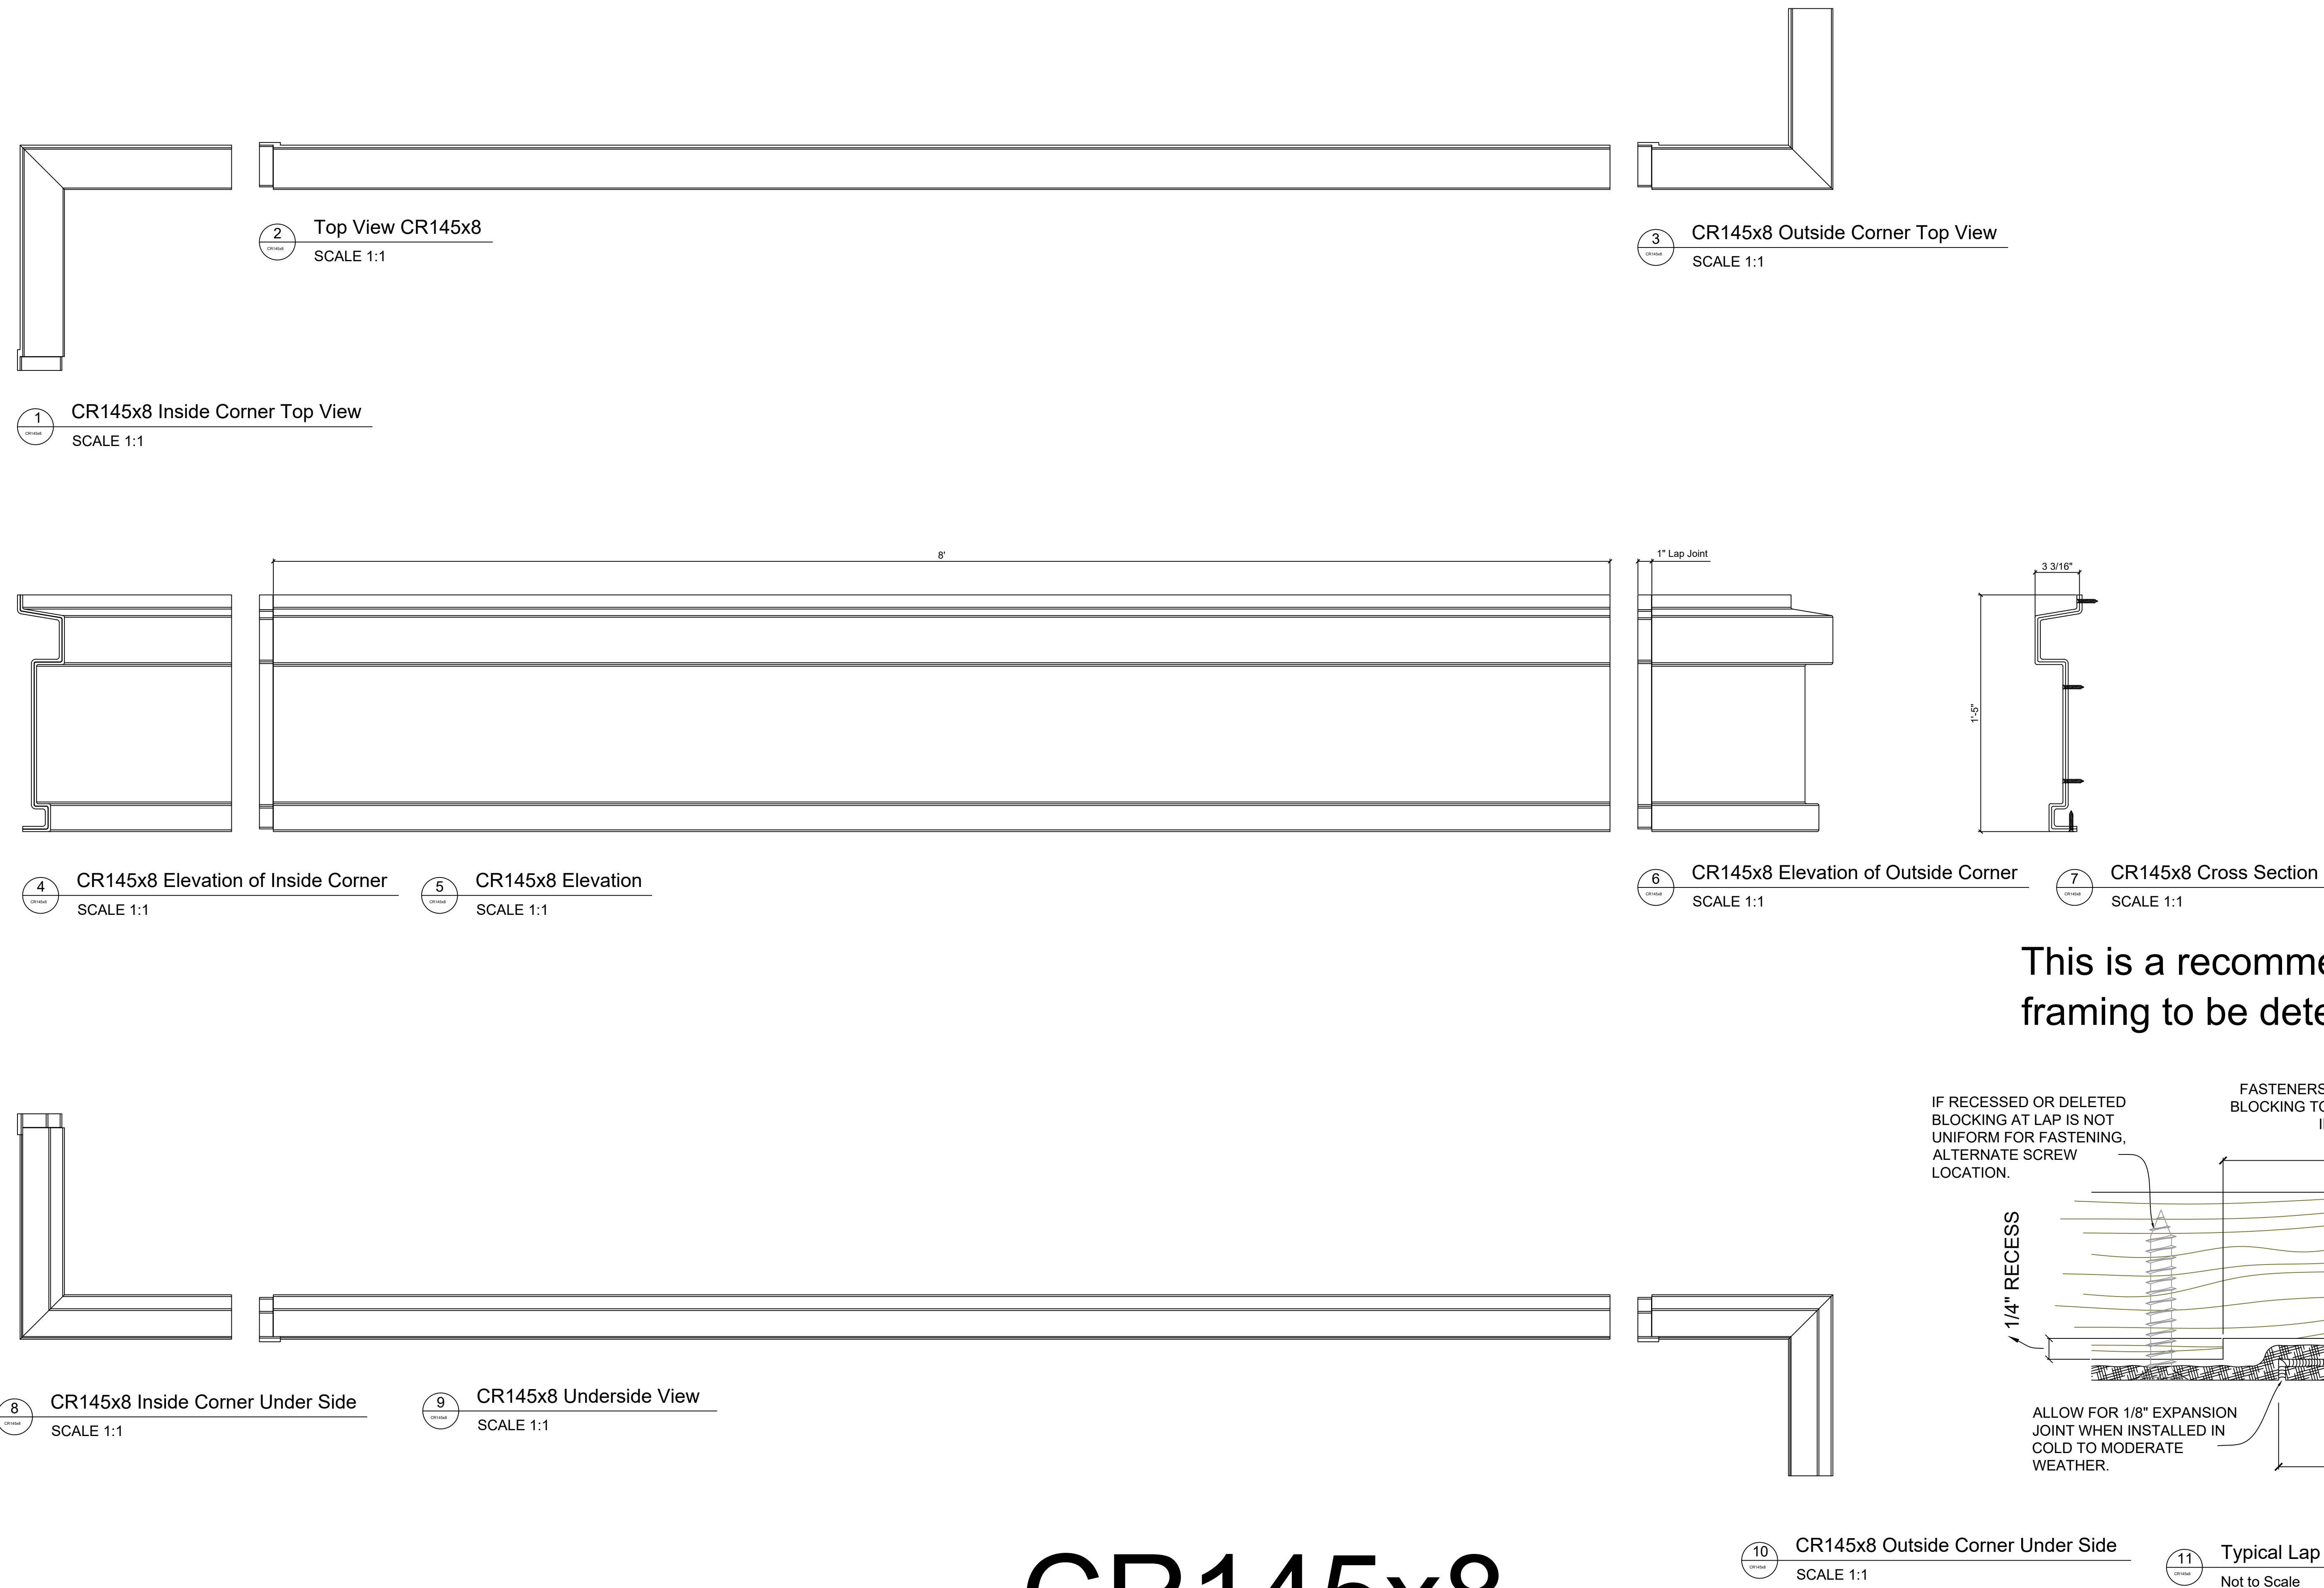

Fiberglass Cornice by Architectural Mall, Inc

Available in Paint-Grade or Pre-Finished Gel Coat,
Stone Finish, or Granite Finish

CR145x8

1'-5" H x 3 3/16" P x 96" L

Manufactured By Architectural Mall, Inc
642 W Winthrop Ave. Addison, IL 60101