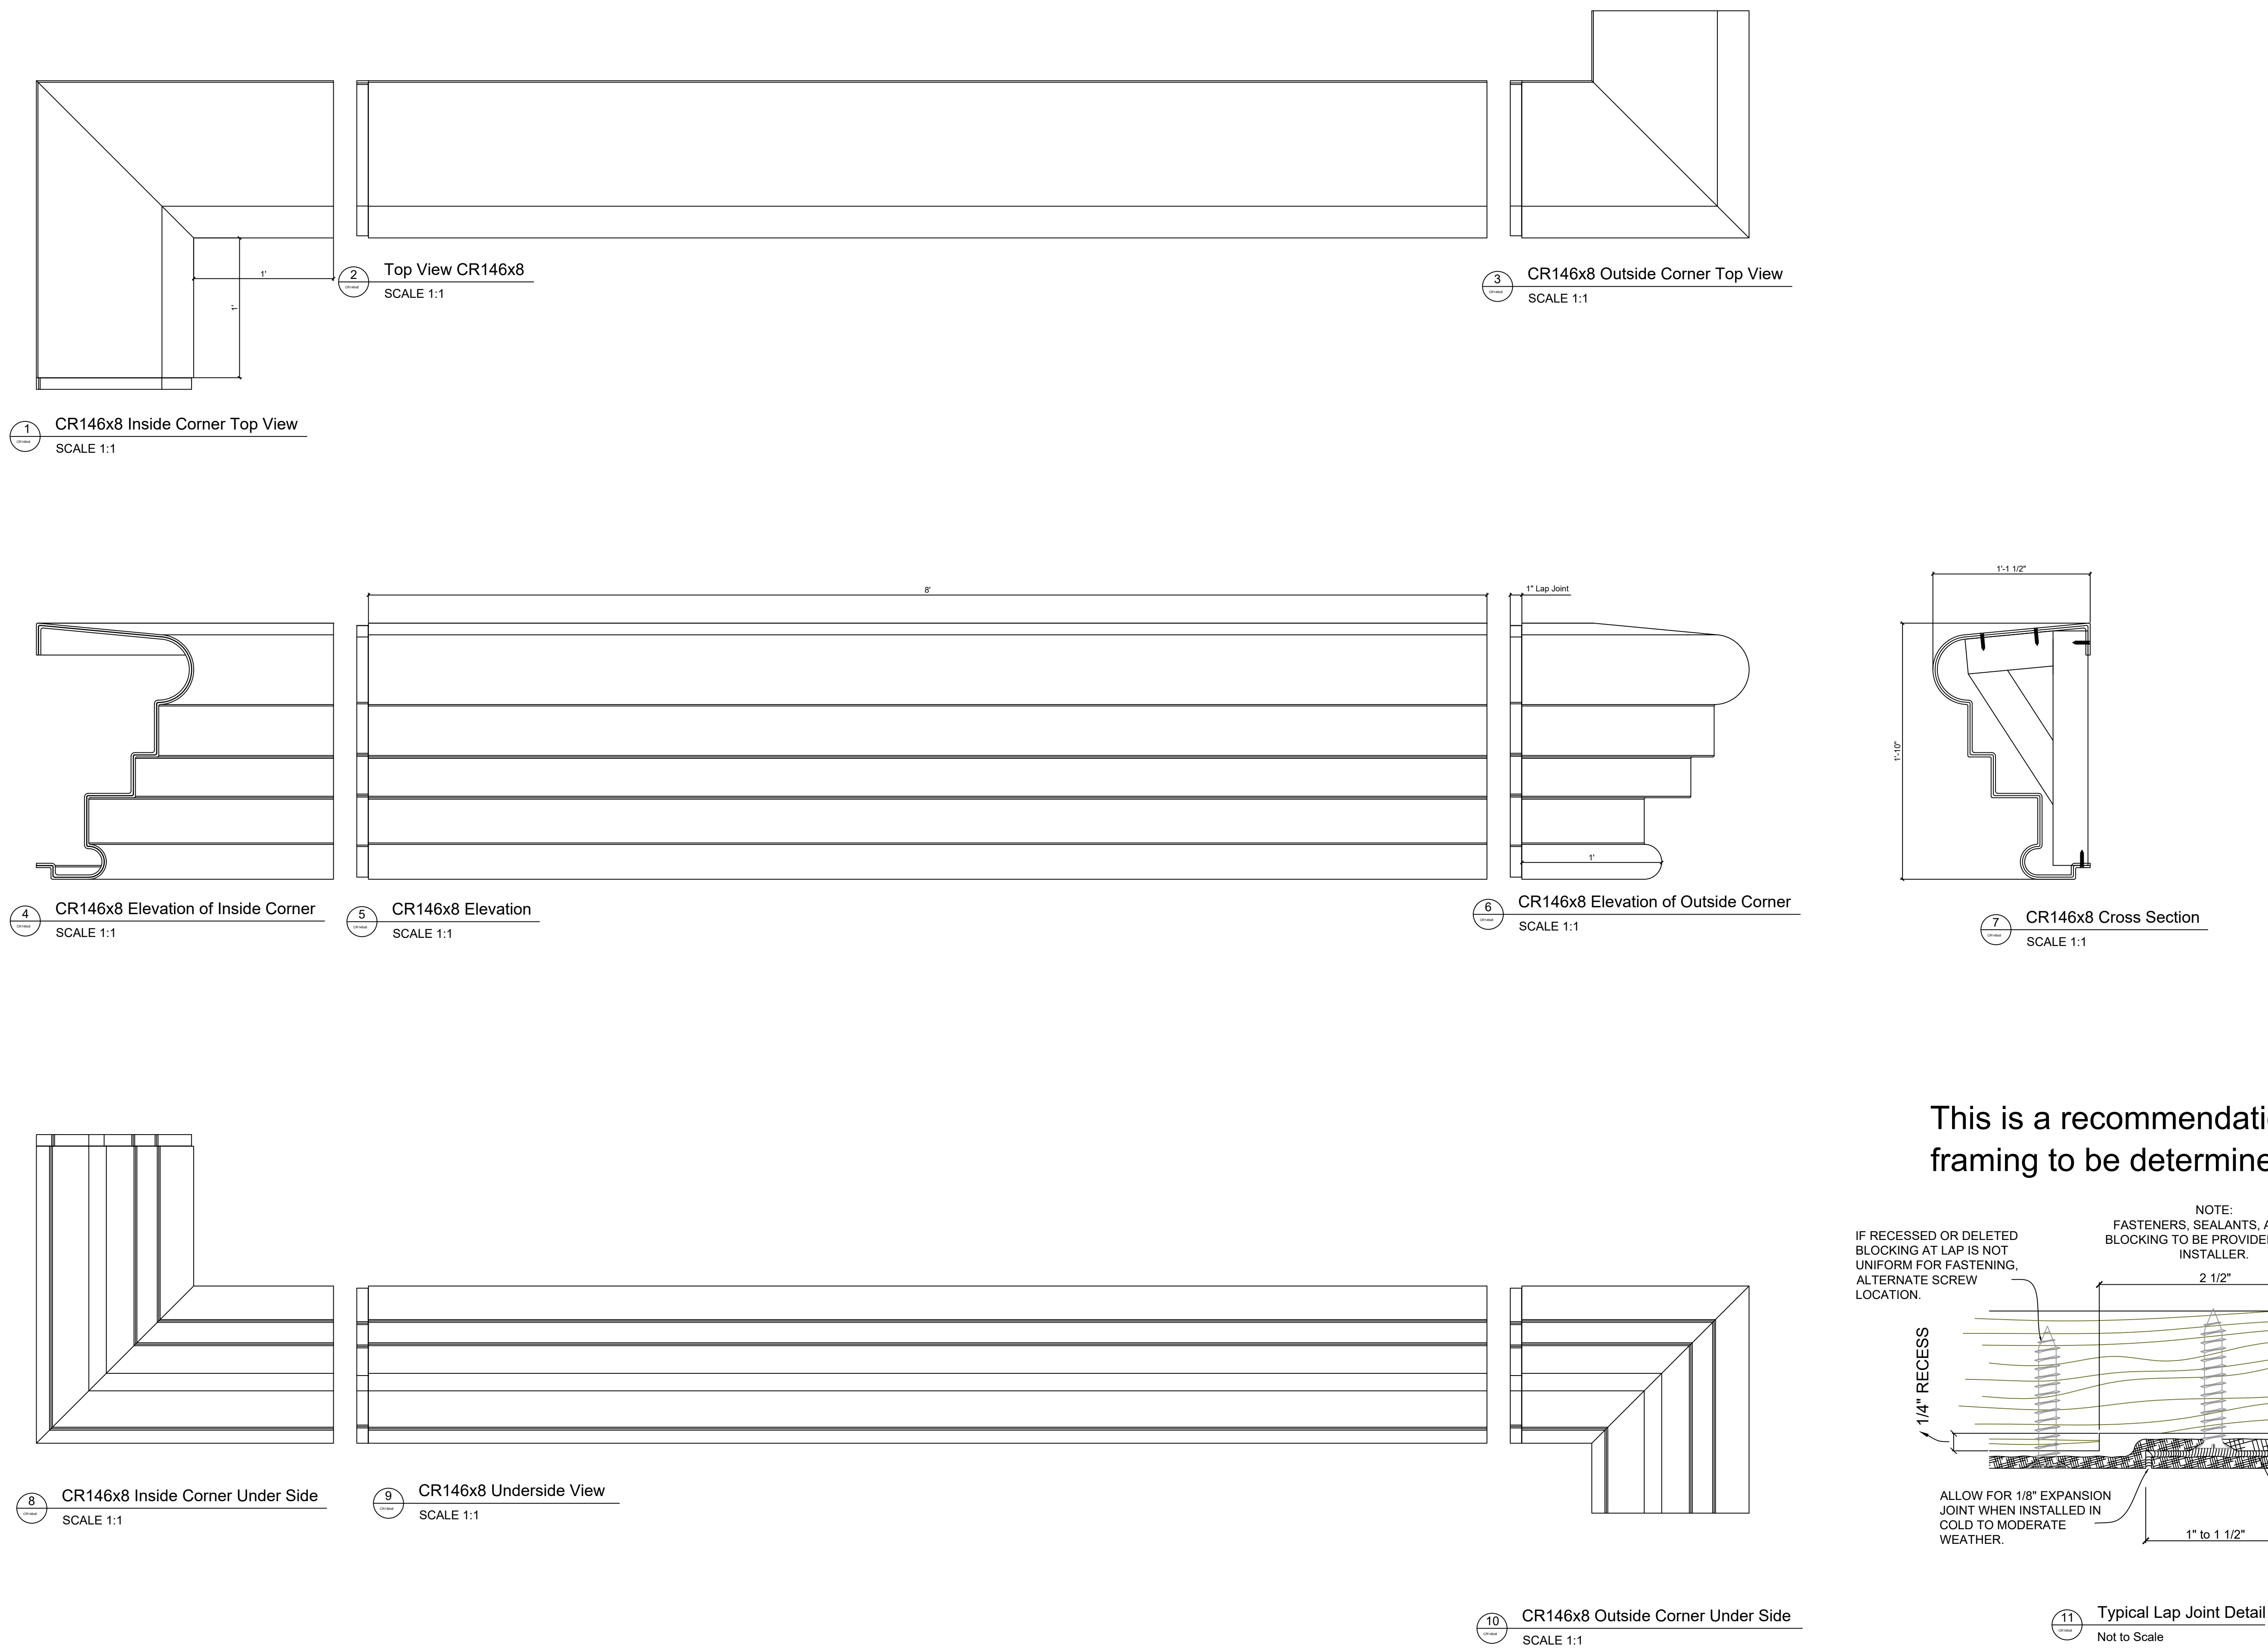

Fiberglass Cornice by Architectural Mall, Inc  
 Available in Paint-Grade or Pre-Finished Gel Coat,  
 Stone Finish, or Granite Finish

This is a recommendation. Actual framing to be determined by Engineer.

# CR146x8

1'-10" H x 1'-1 1/2" P x 96" L

Manufactured By Architectural Mall, Inc  
 642 W Winthrop Ave. Addison, IL 60101

T. (877) 279-9993 F. (877) 271-9994

[www.columnsandbalustrades.com](http://www.columnsandbalustrades.com)