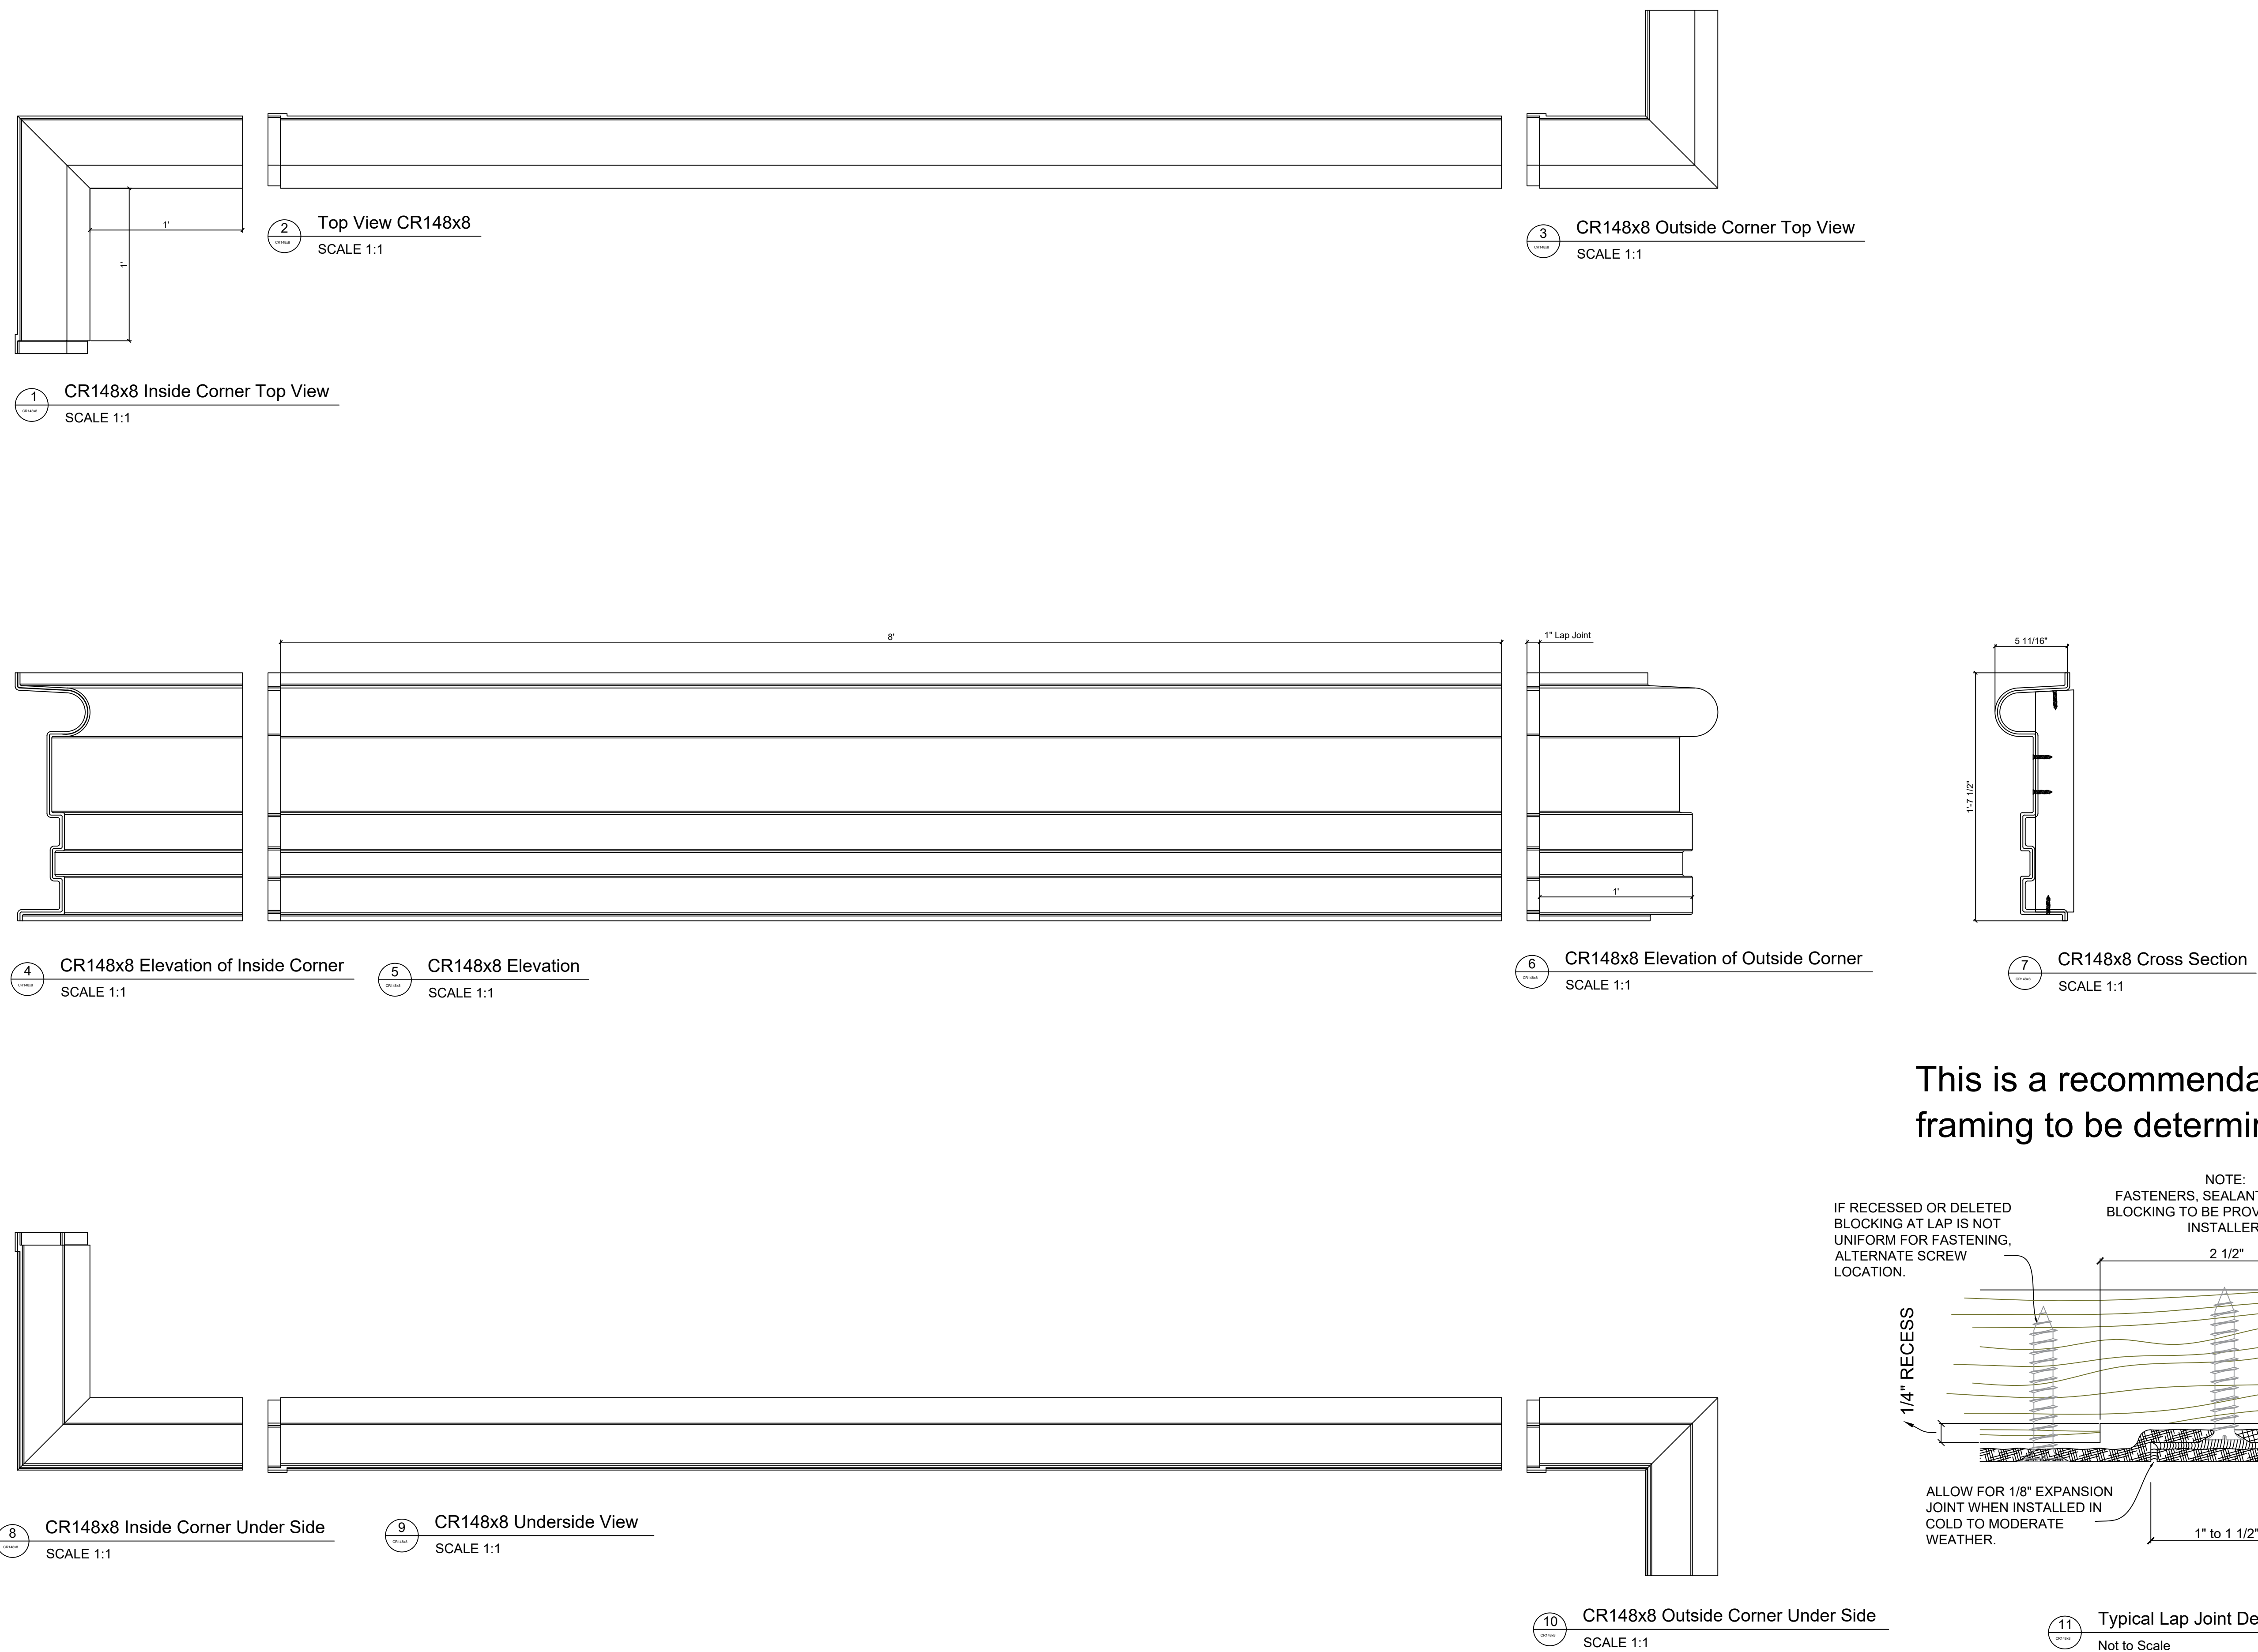

Fiberglass Cornice by Architectural Mall, Inc
 Available in Paint-Grade or Pre-Finished Gel Coat,
 Stone Finish, or Granite Finish

CR148x8

1'-7 1/2" H x 5 11/16" P x 96" L

Manufactured By Architectural Mall, Inc
 642 W Winthrop Ave. Addison, IL 60101