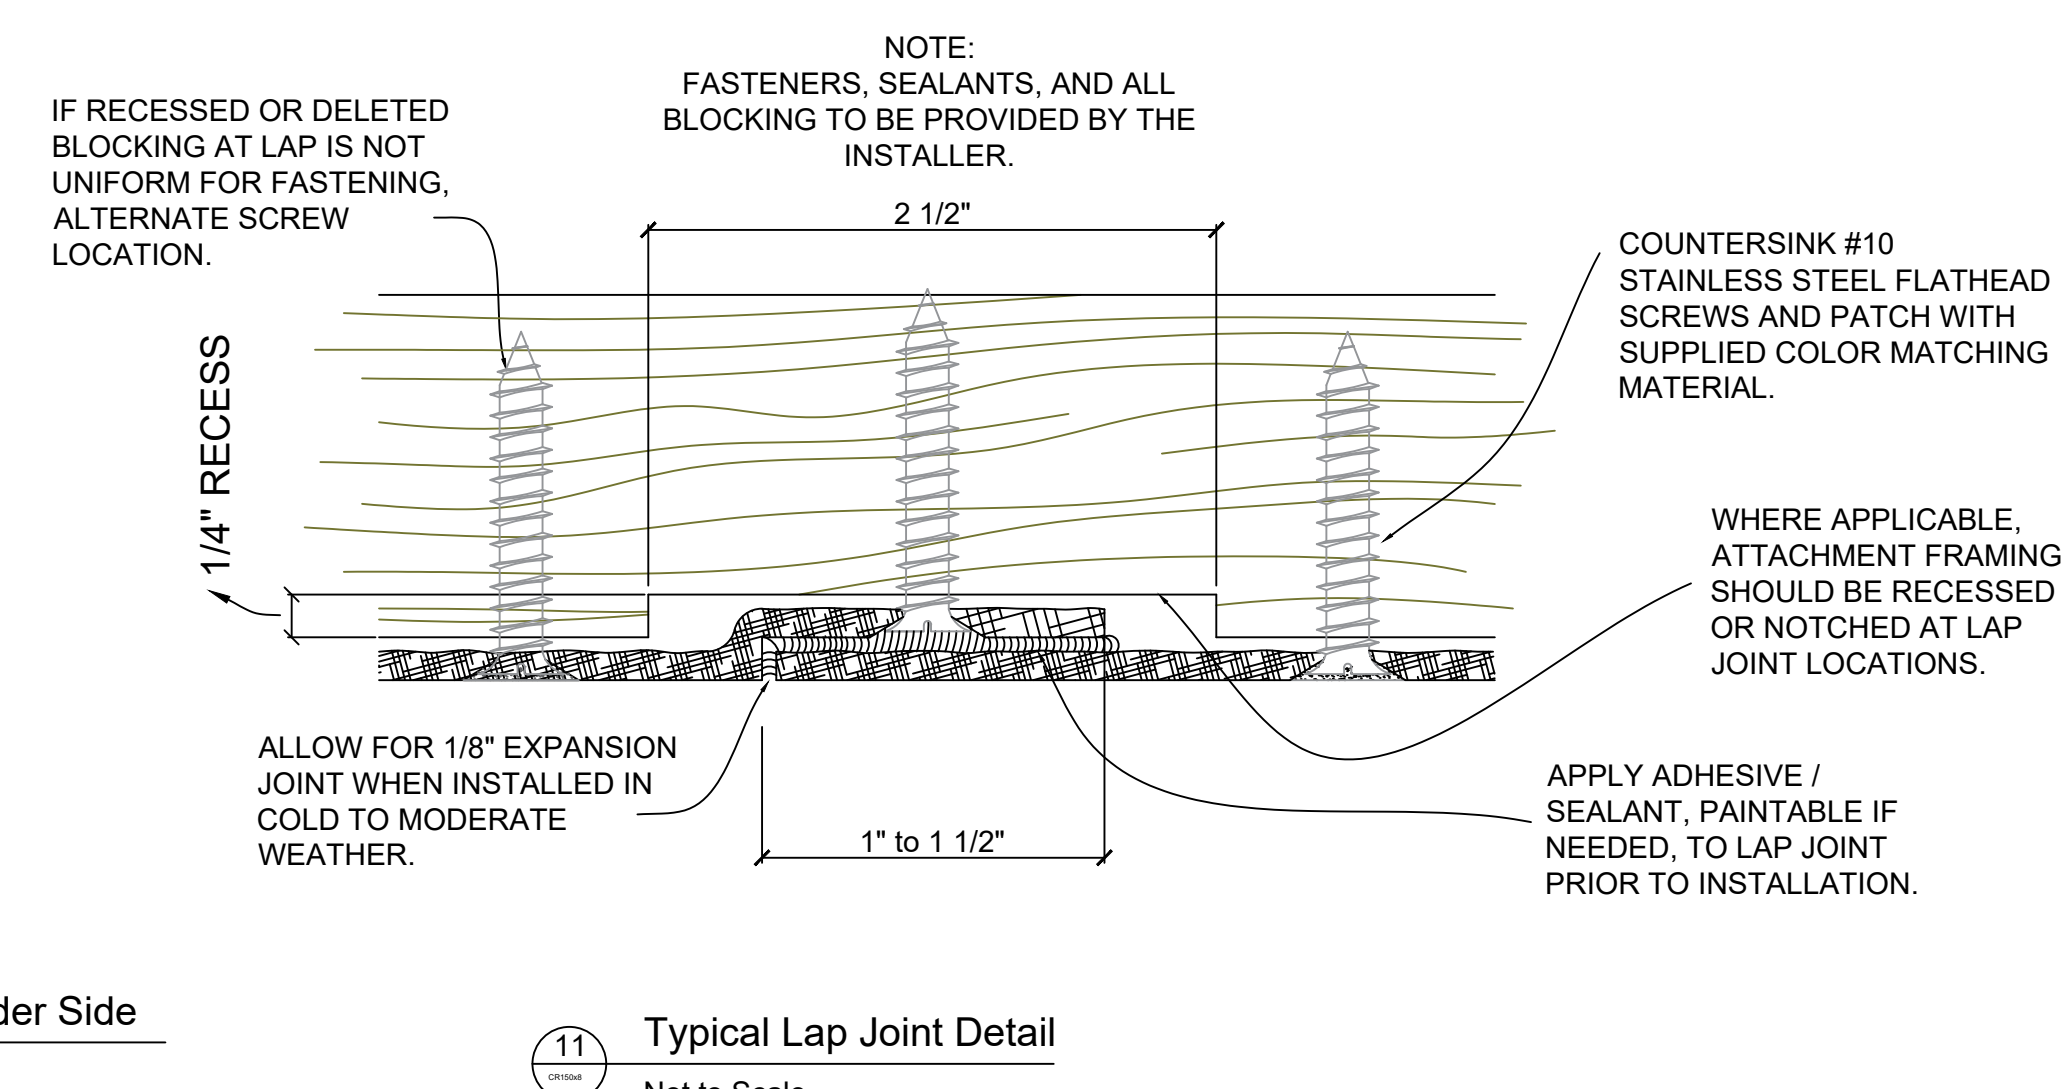

Fiberglass Cornice by Architectural Mall, Inc
 Available in Paint-Grade or Pre-Finished Gel Coat,
 Stone Finish, or Granite Finish

This is a recommendation. Actual framing to be determined by Engineer.