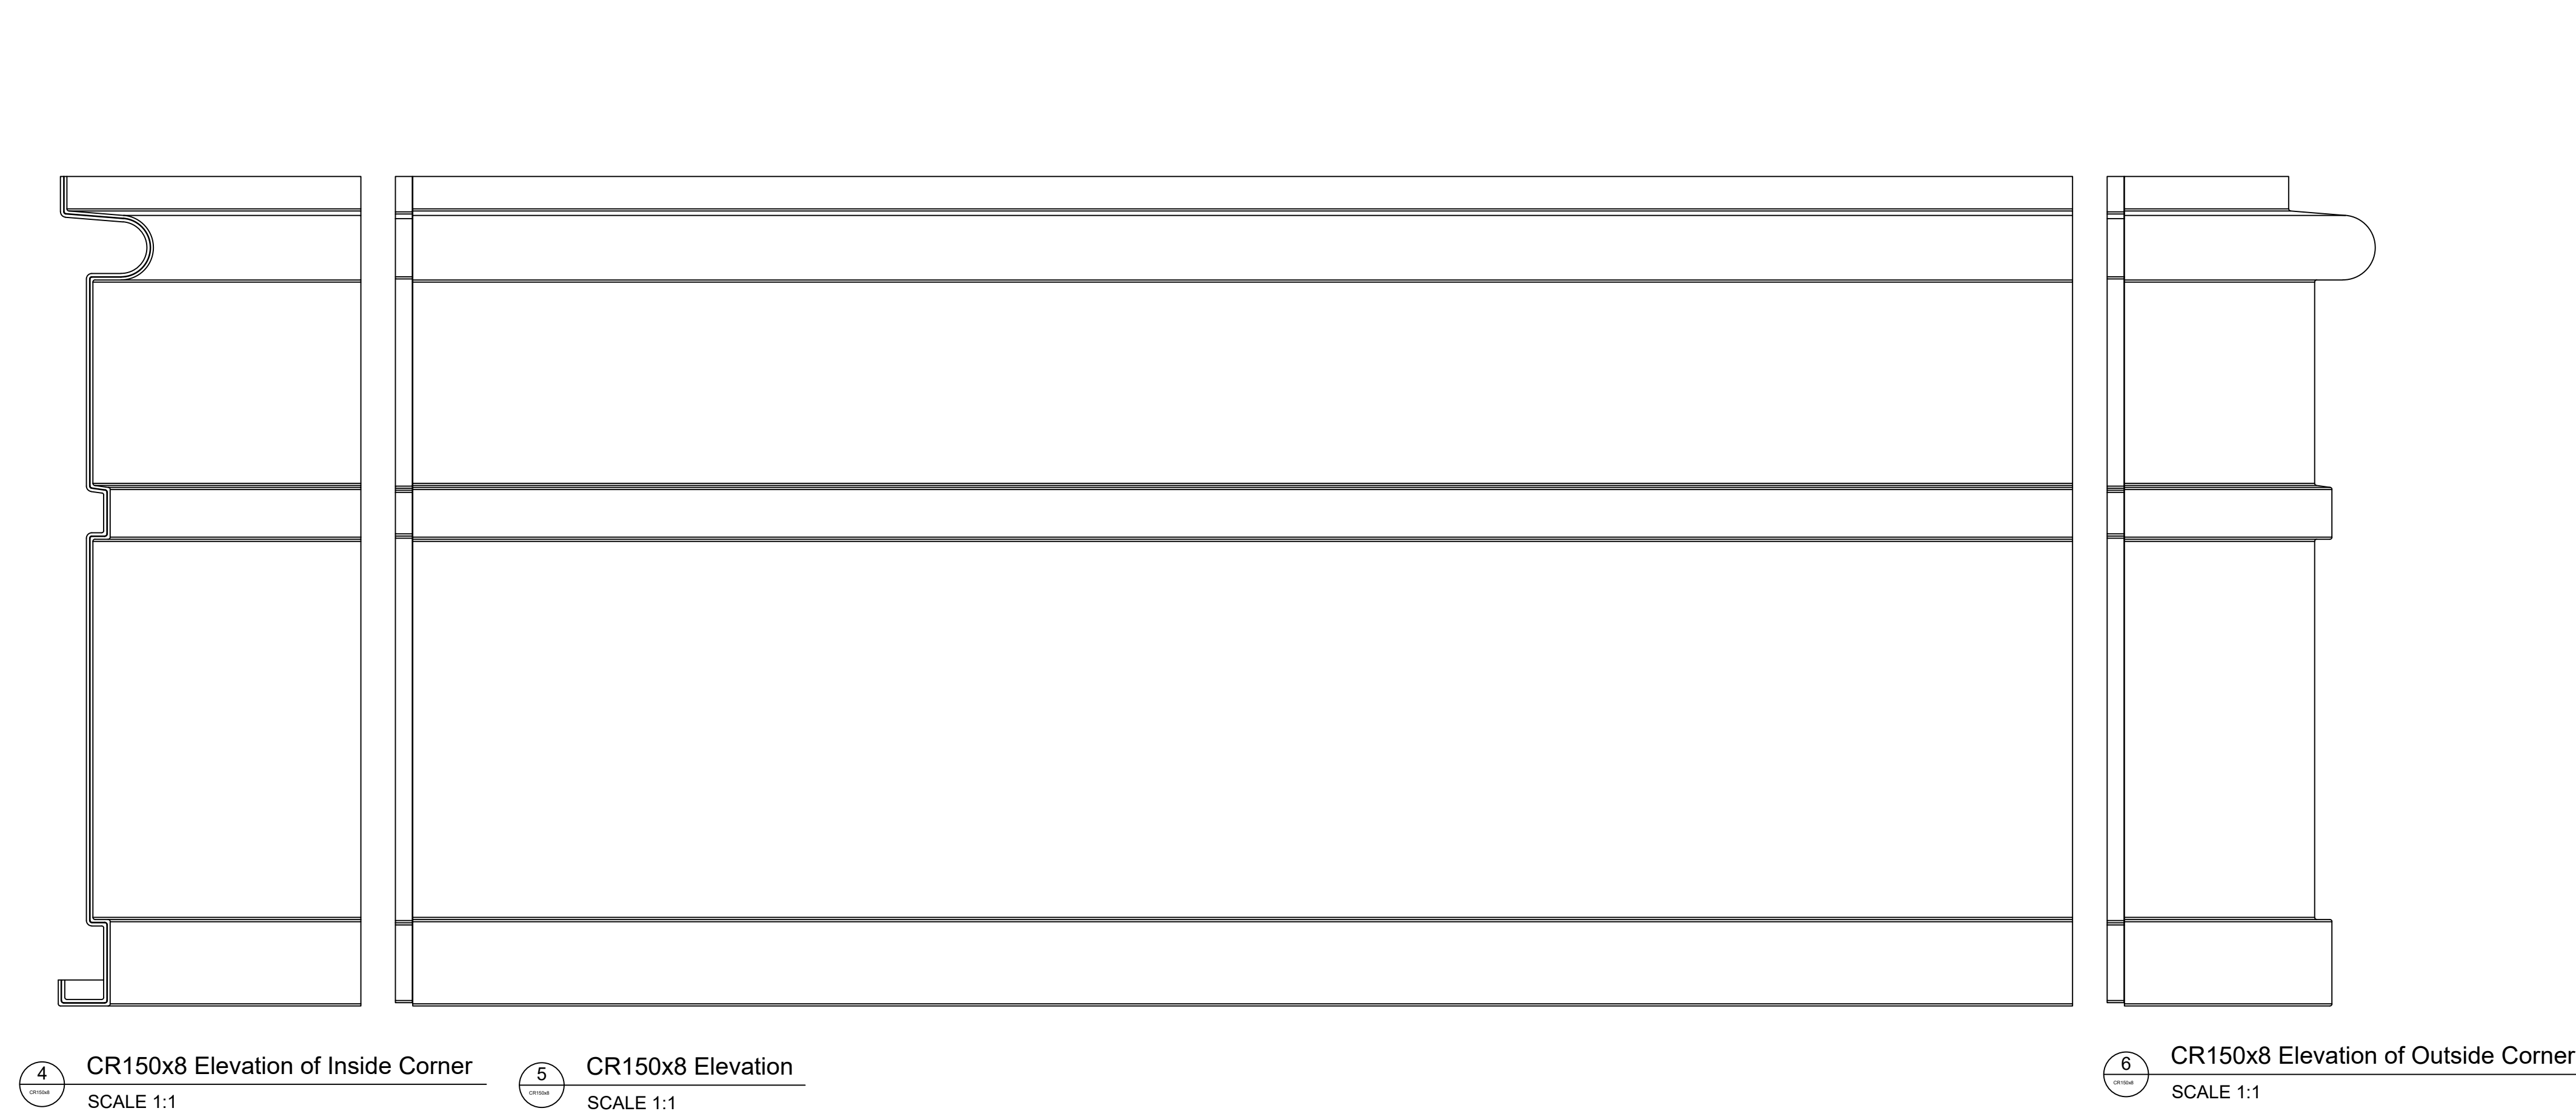

Fiberglass Cornice by Architectural Mall, Inc
 Available in Paint-Grade or Pre-Finished Gel Coat,
 Stone Finish, or Granite Finish

This is a recommendation. Actual framing to be determined by Engineer.