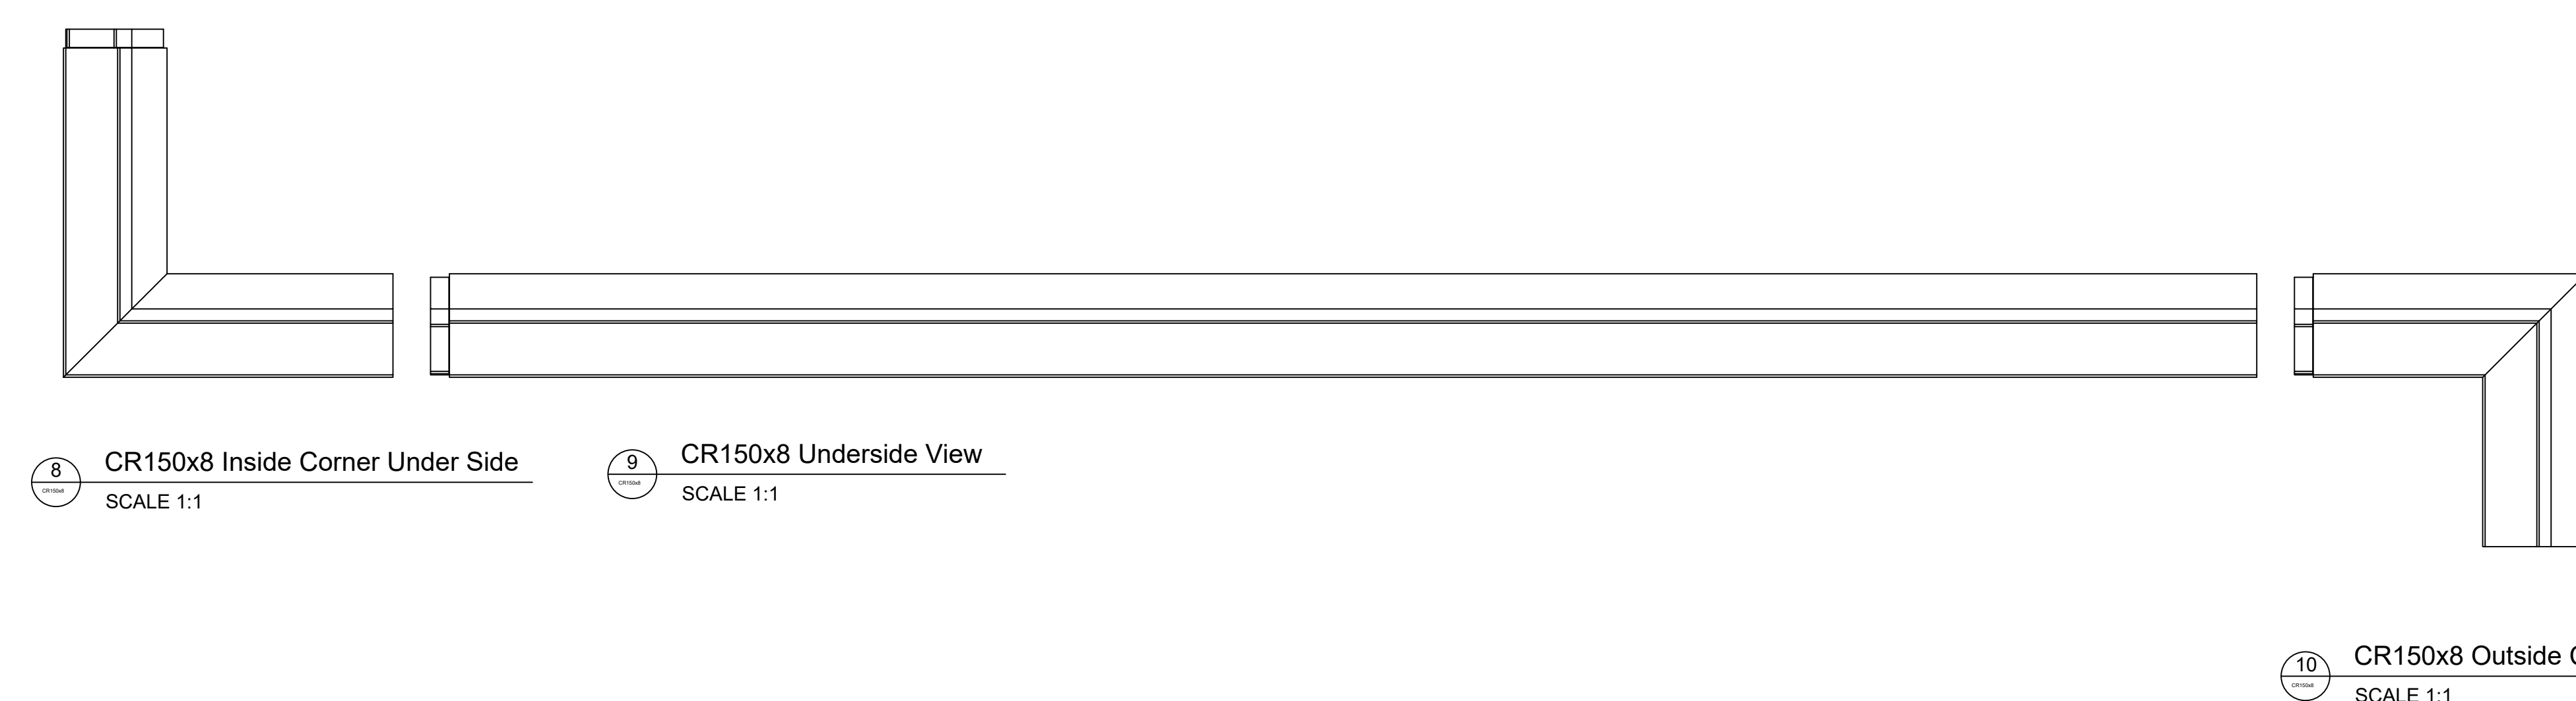

Fiberglass Cornice by Architectural Mall, Inc
 Available in Paint-Grade or Pre-Finished Gel Coat,
 Stone Finish, or Granite Finish

This is a recommendation. Actual framing to be determined by Engineer.

CR150x8

4' H x 5 3/16" P x 96" L

Manufactured By Architectural Mall, Inc
 642 W Winthrop Ave. Addison, IL 60101

T. (877) 279-9993 F. (877) 271-9994

www.columnsandbalustrades.com

Sales@architecturalmall.com