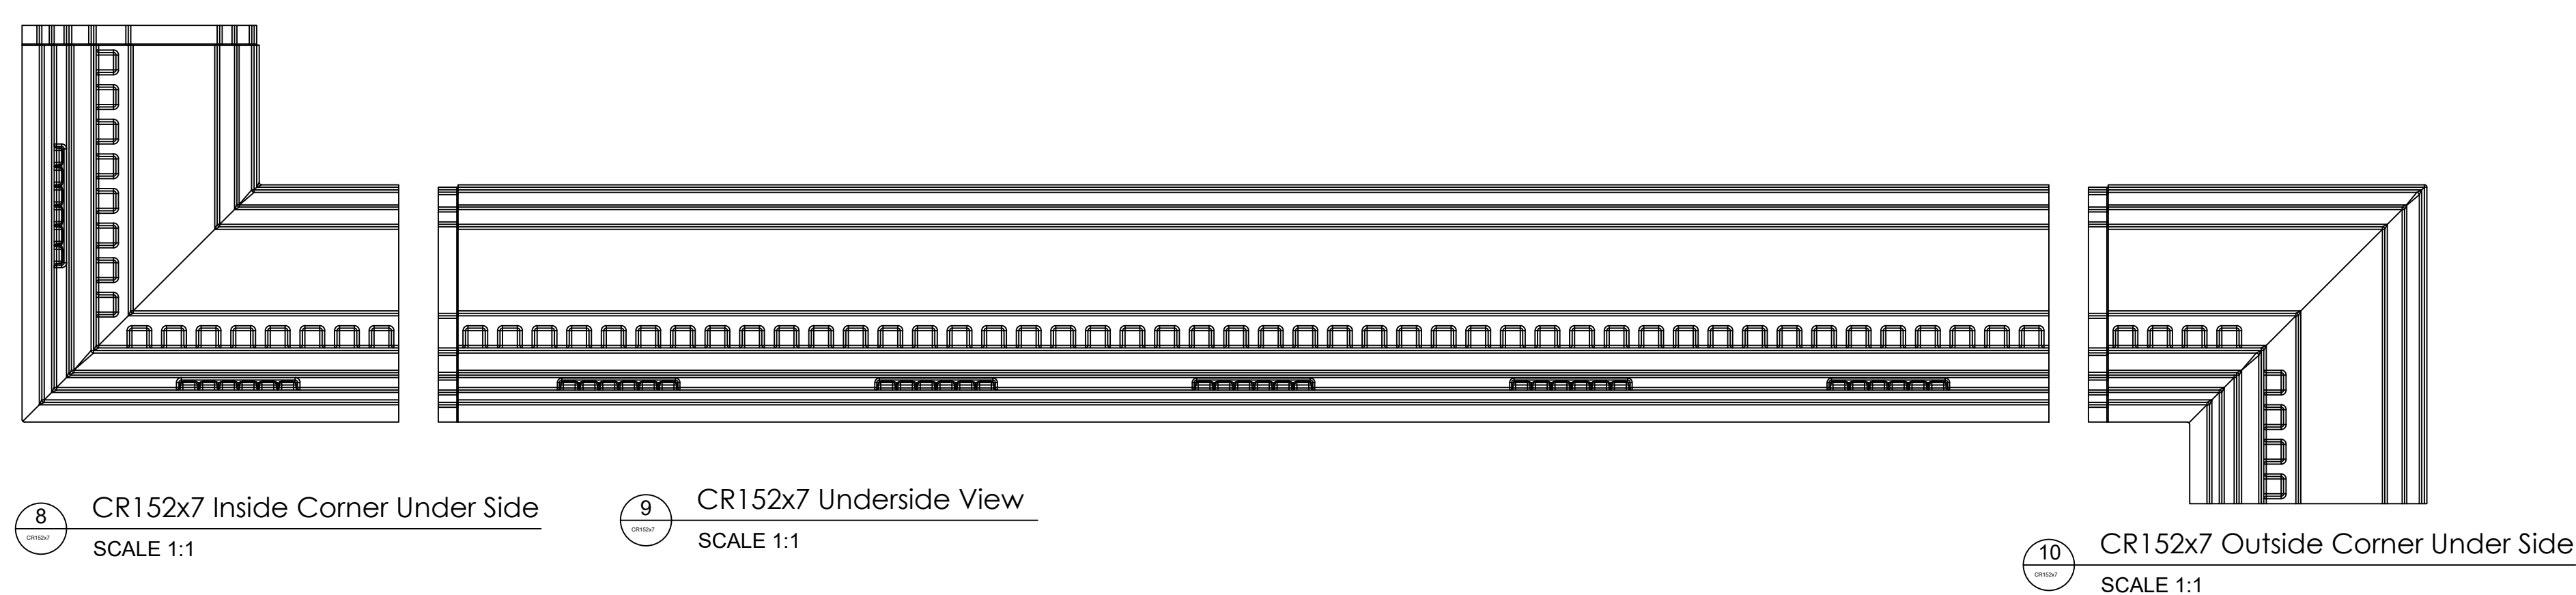

Fiberglass Cornice by Architectural Mall, Inc
Available in Paint-Grade or Pre-Finished Gel Coat,
Stone Finish, or Granite Finish