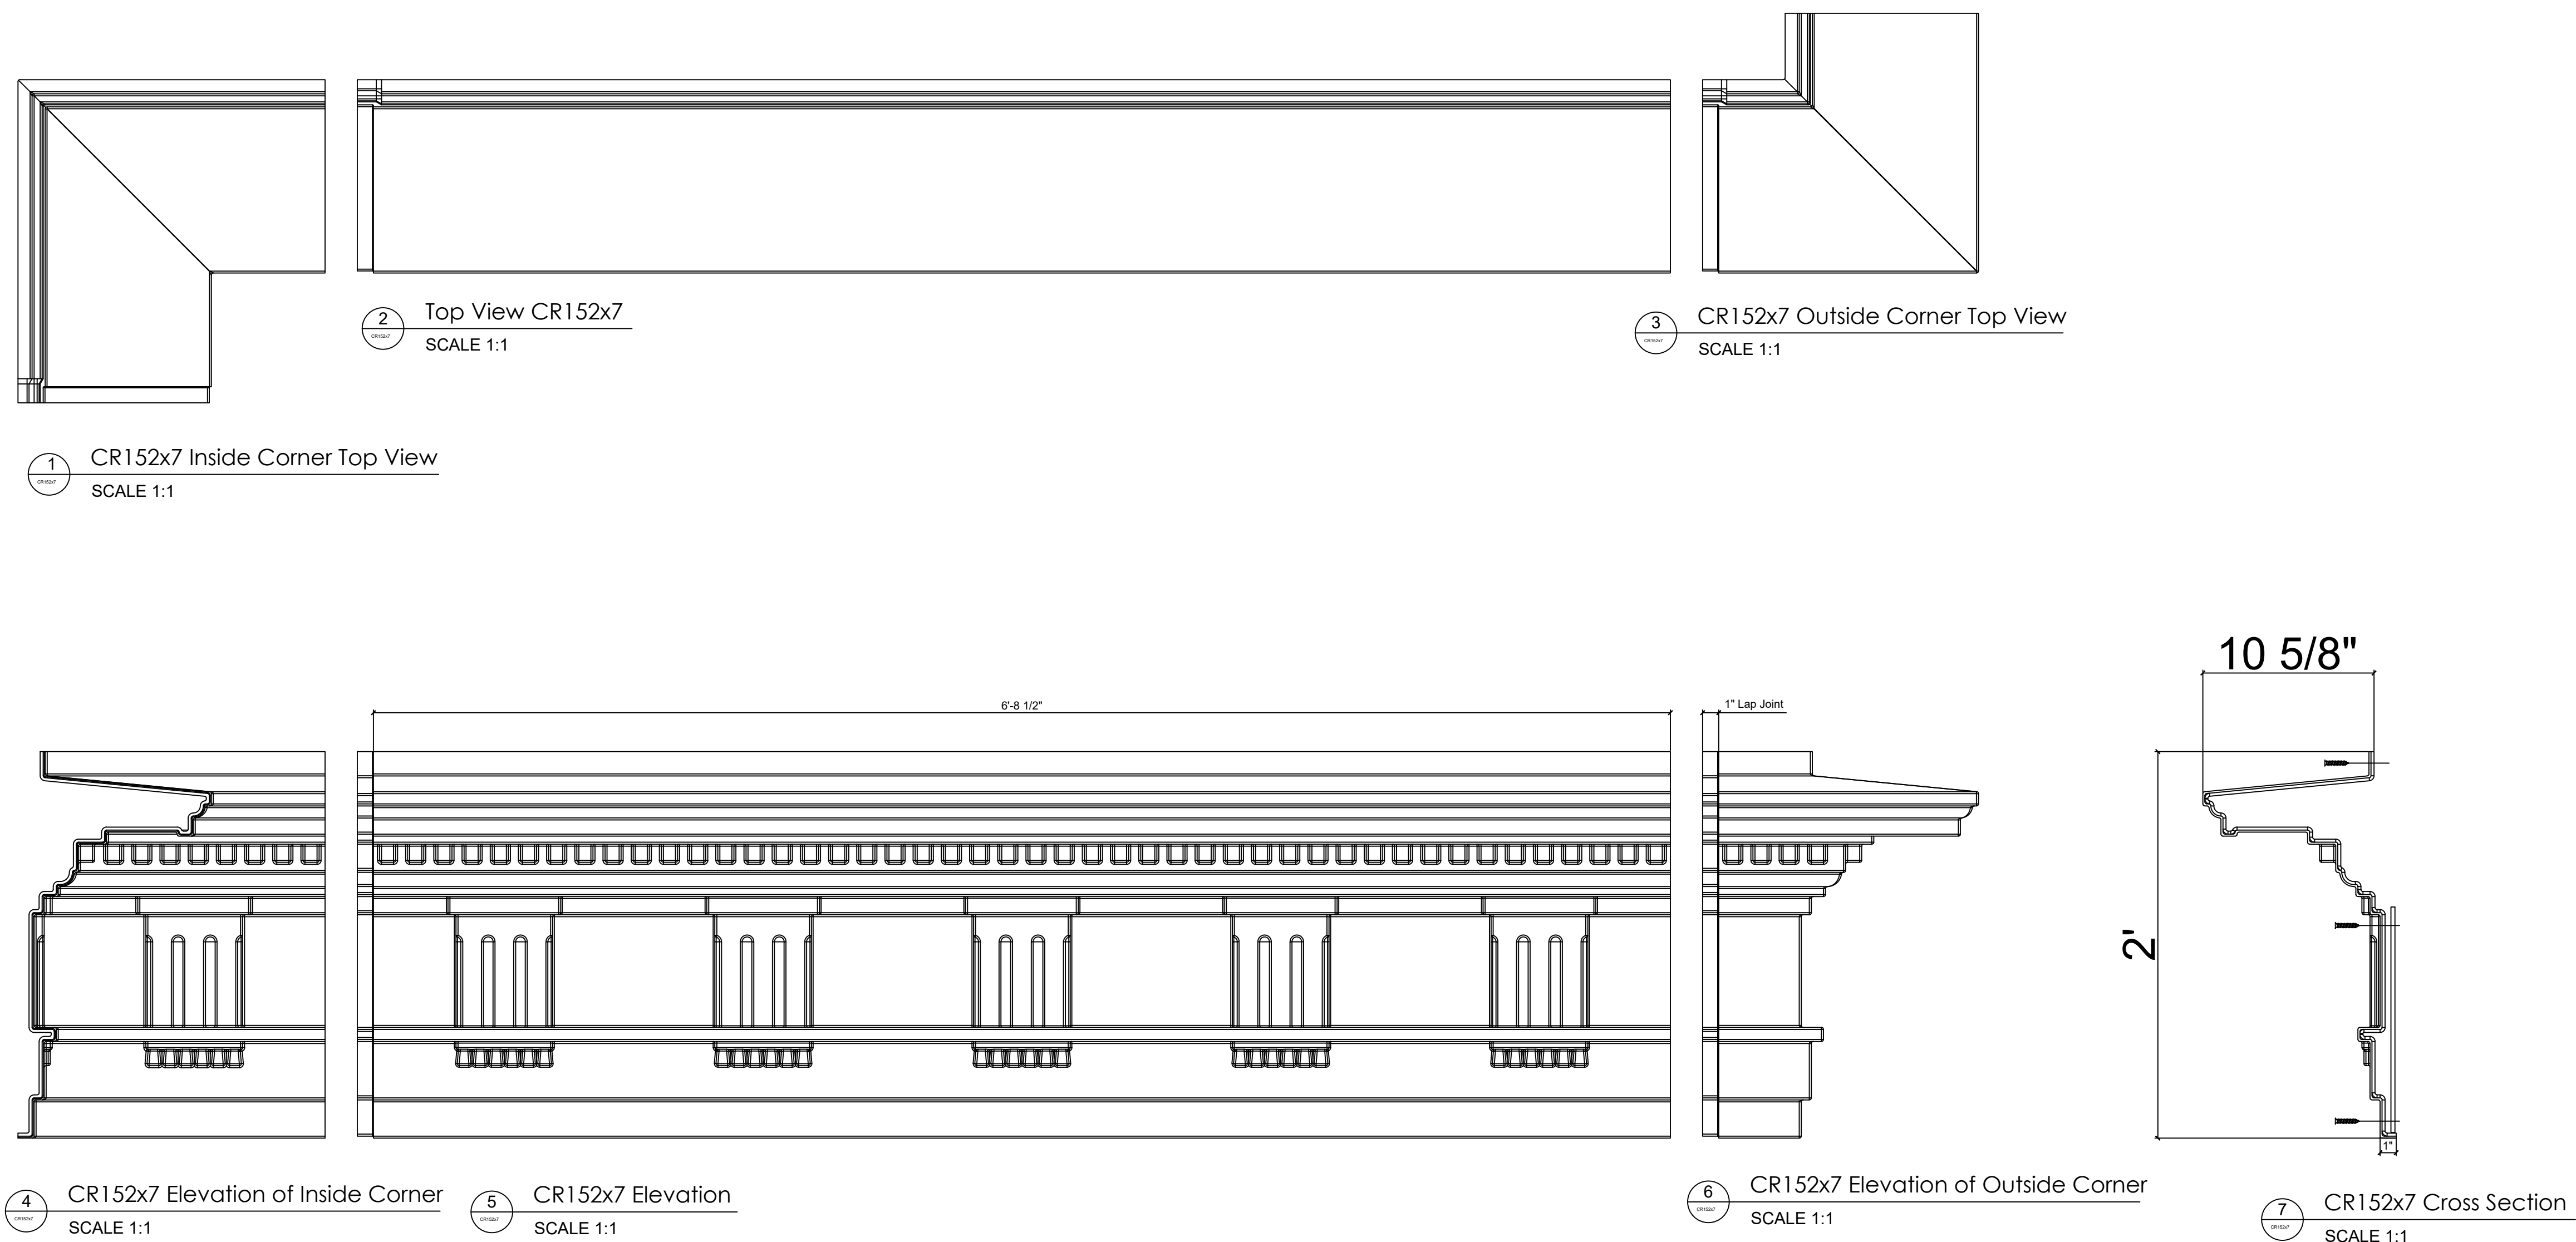

Fiberglass Cornice by Architectural Mall, Inc
 Available in Paint-Grade or Pre-Finished Gel Coat,
 Stone Finish, or Granite Finish

This is a recommendation. Actual framing to be determined by Engineer.

CR152x7

2' H x 10 5/8" P x 80 1/2" L

Manufactured By Architectural Mall, Inc
 642 W Winthrop Ave. Addison, IL 60101

T. (877) 279-9993 F. (877) 271-9994

www.columnsandbalustrades.com

Sales@architecturalmall.com