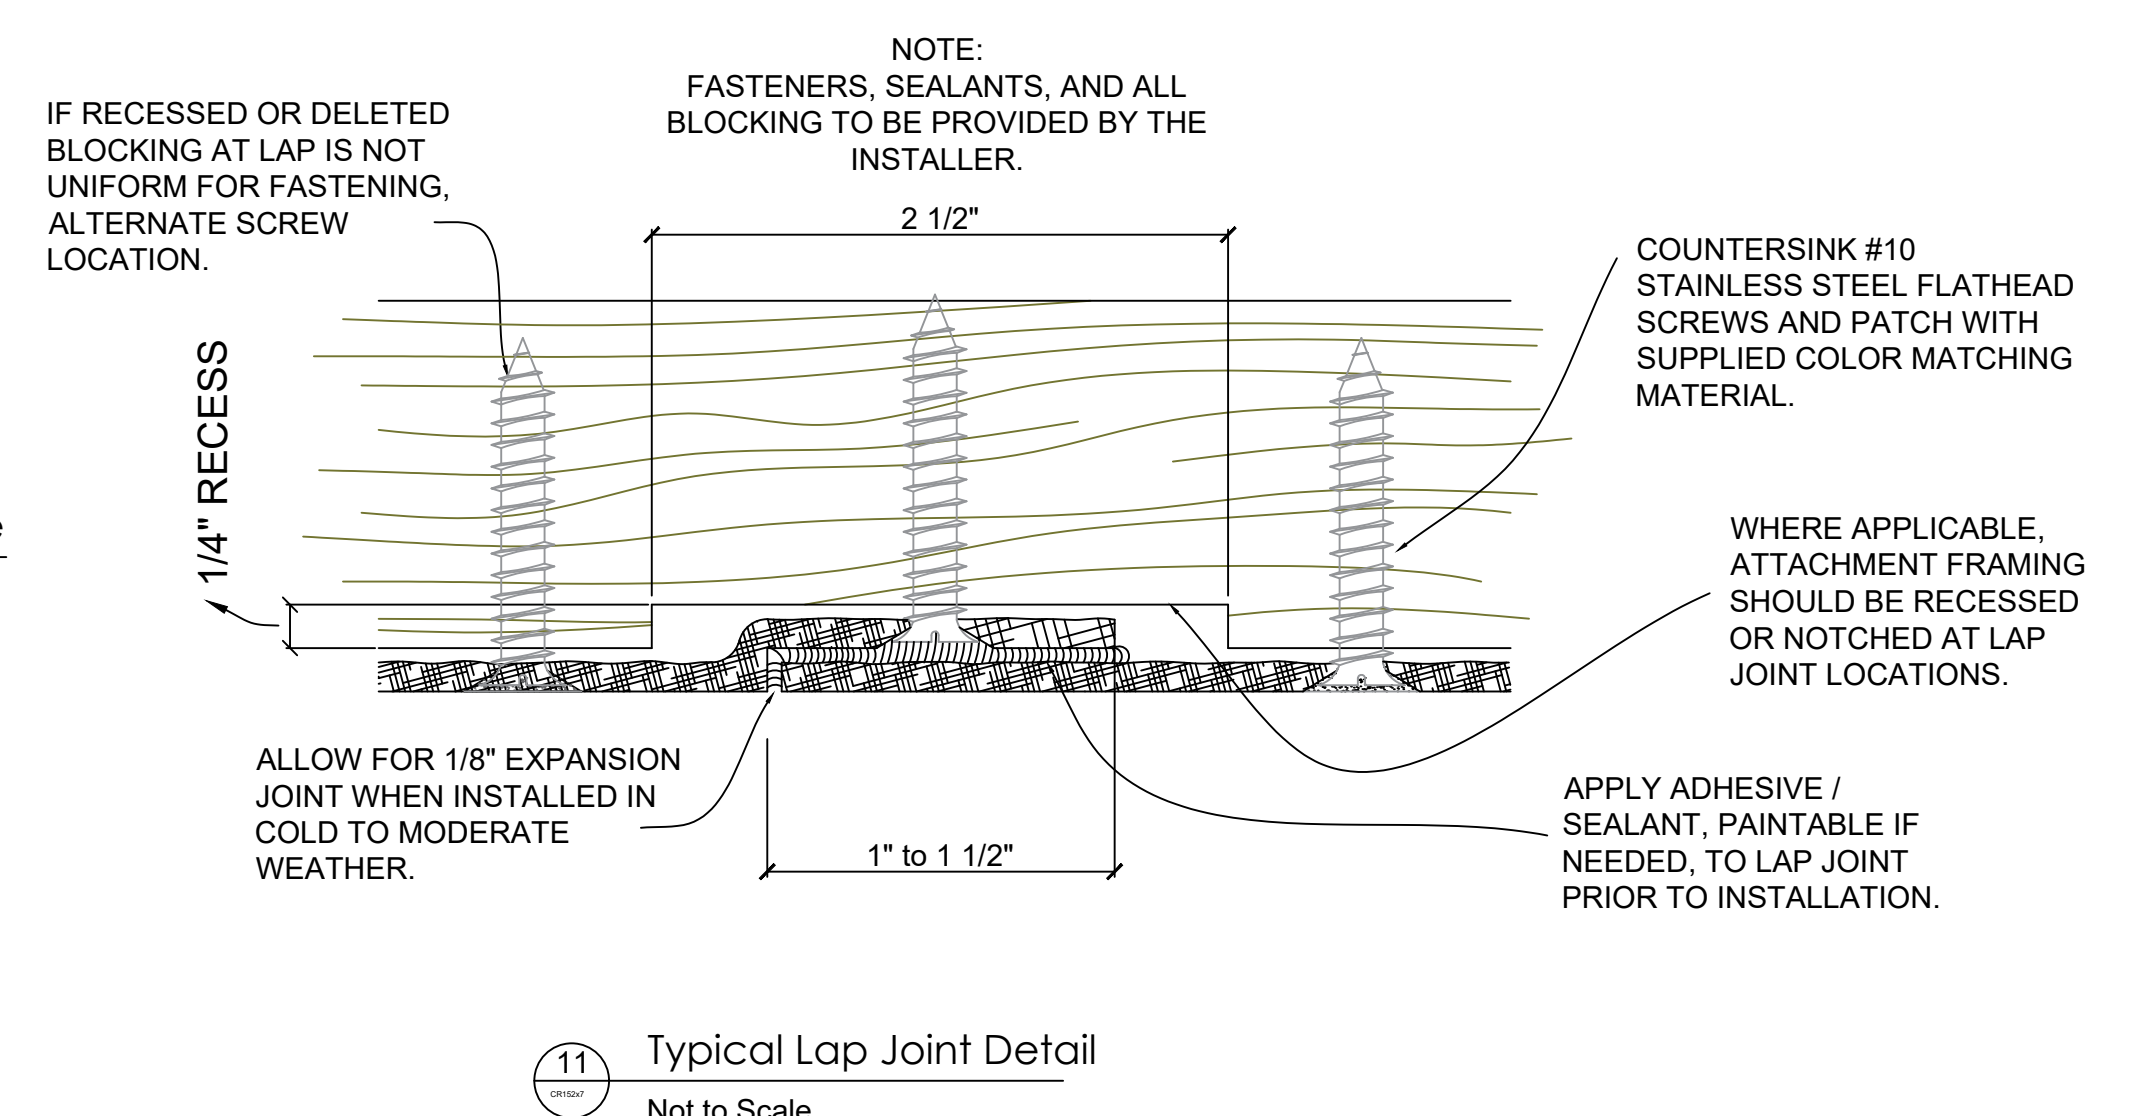

Fiberglass Cornice by Architectural Mall, Inc
 Available in Paint-Grade or Pre-Finished Gel Coat,
 Stone Finish, or Granite Finish

This is a recommendation. Actual framing to be determined by Engineer.