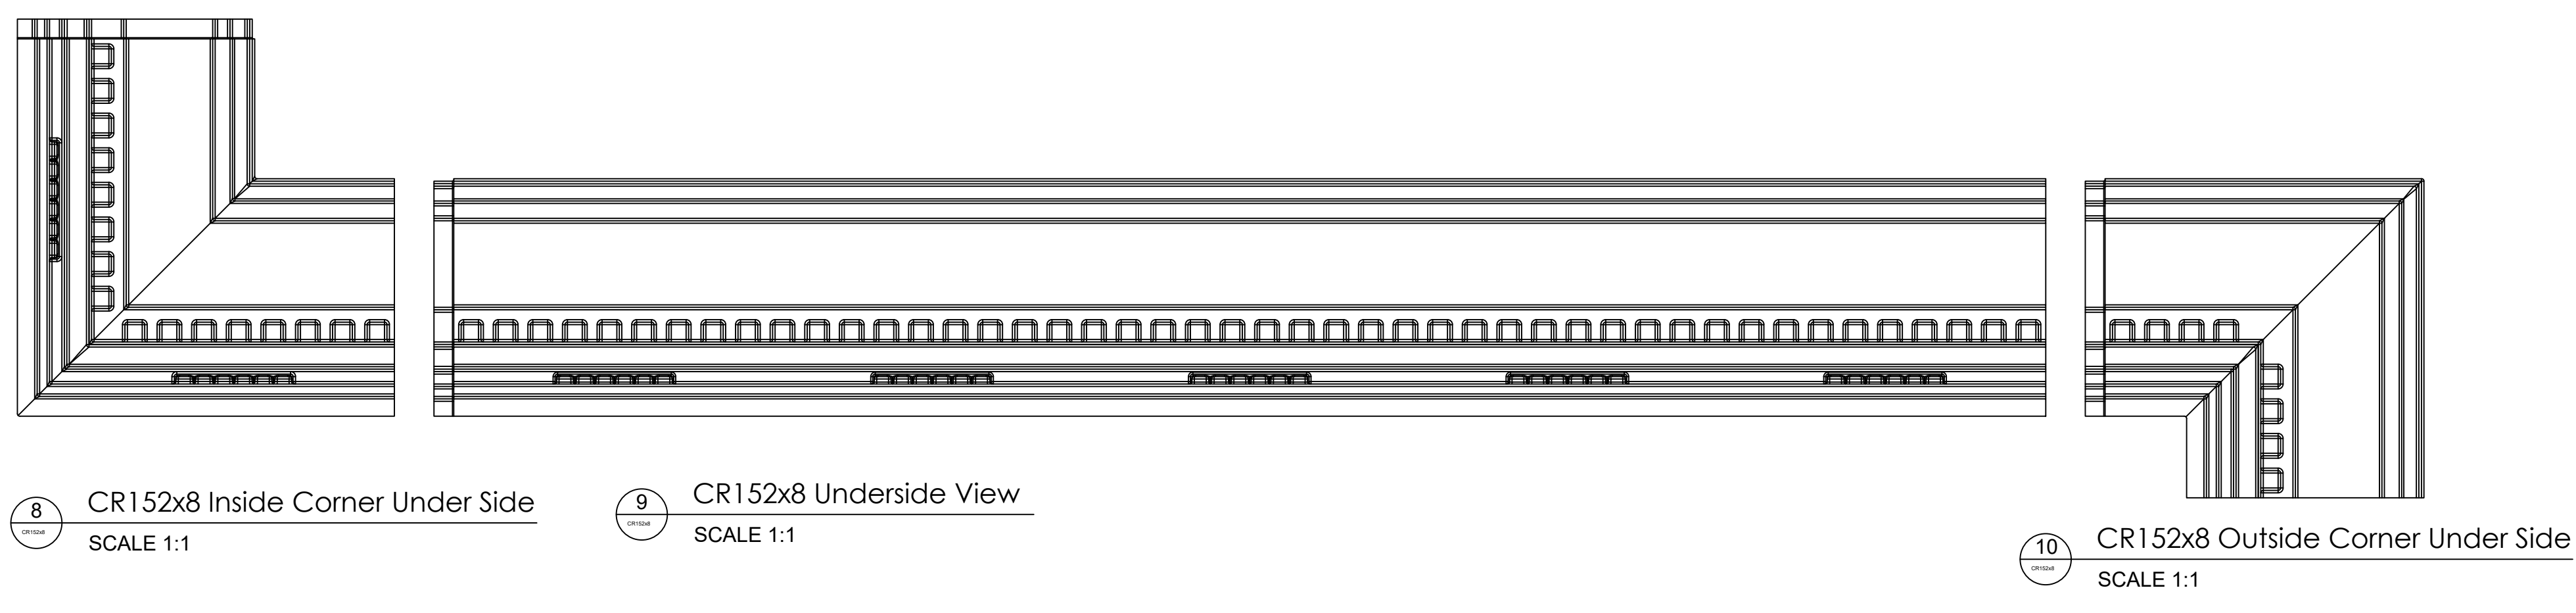

Fiberglass Cornice by Architectural Mall, Inc
Available in Paint-Grade or Pre-Finished Gel Coat,
Stone Finish, or Granite Finish