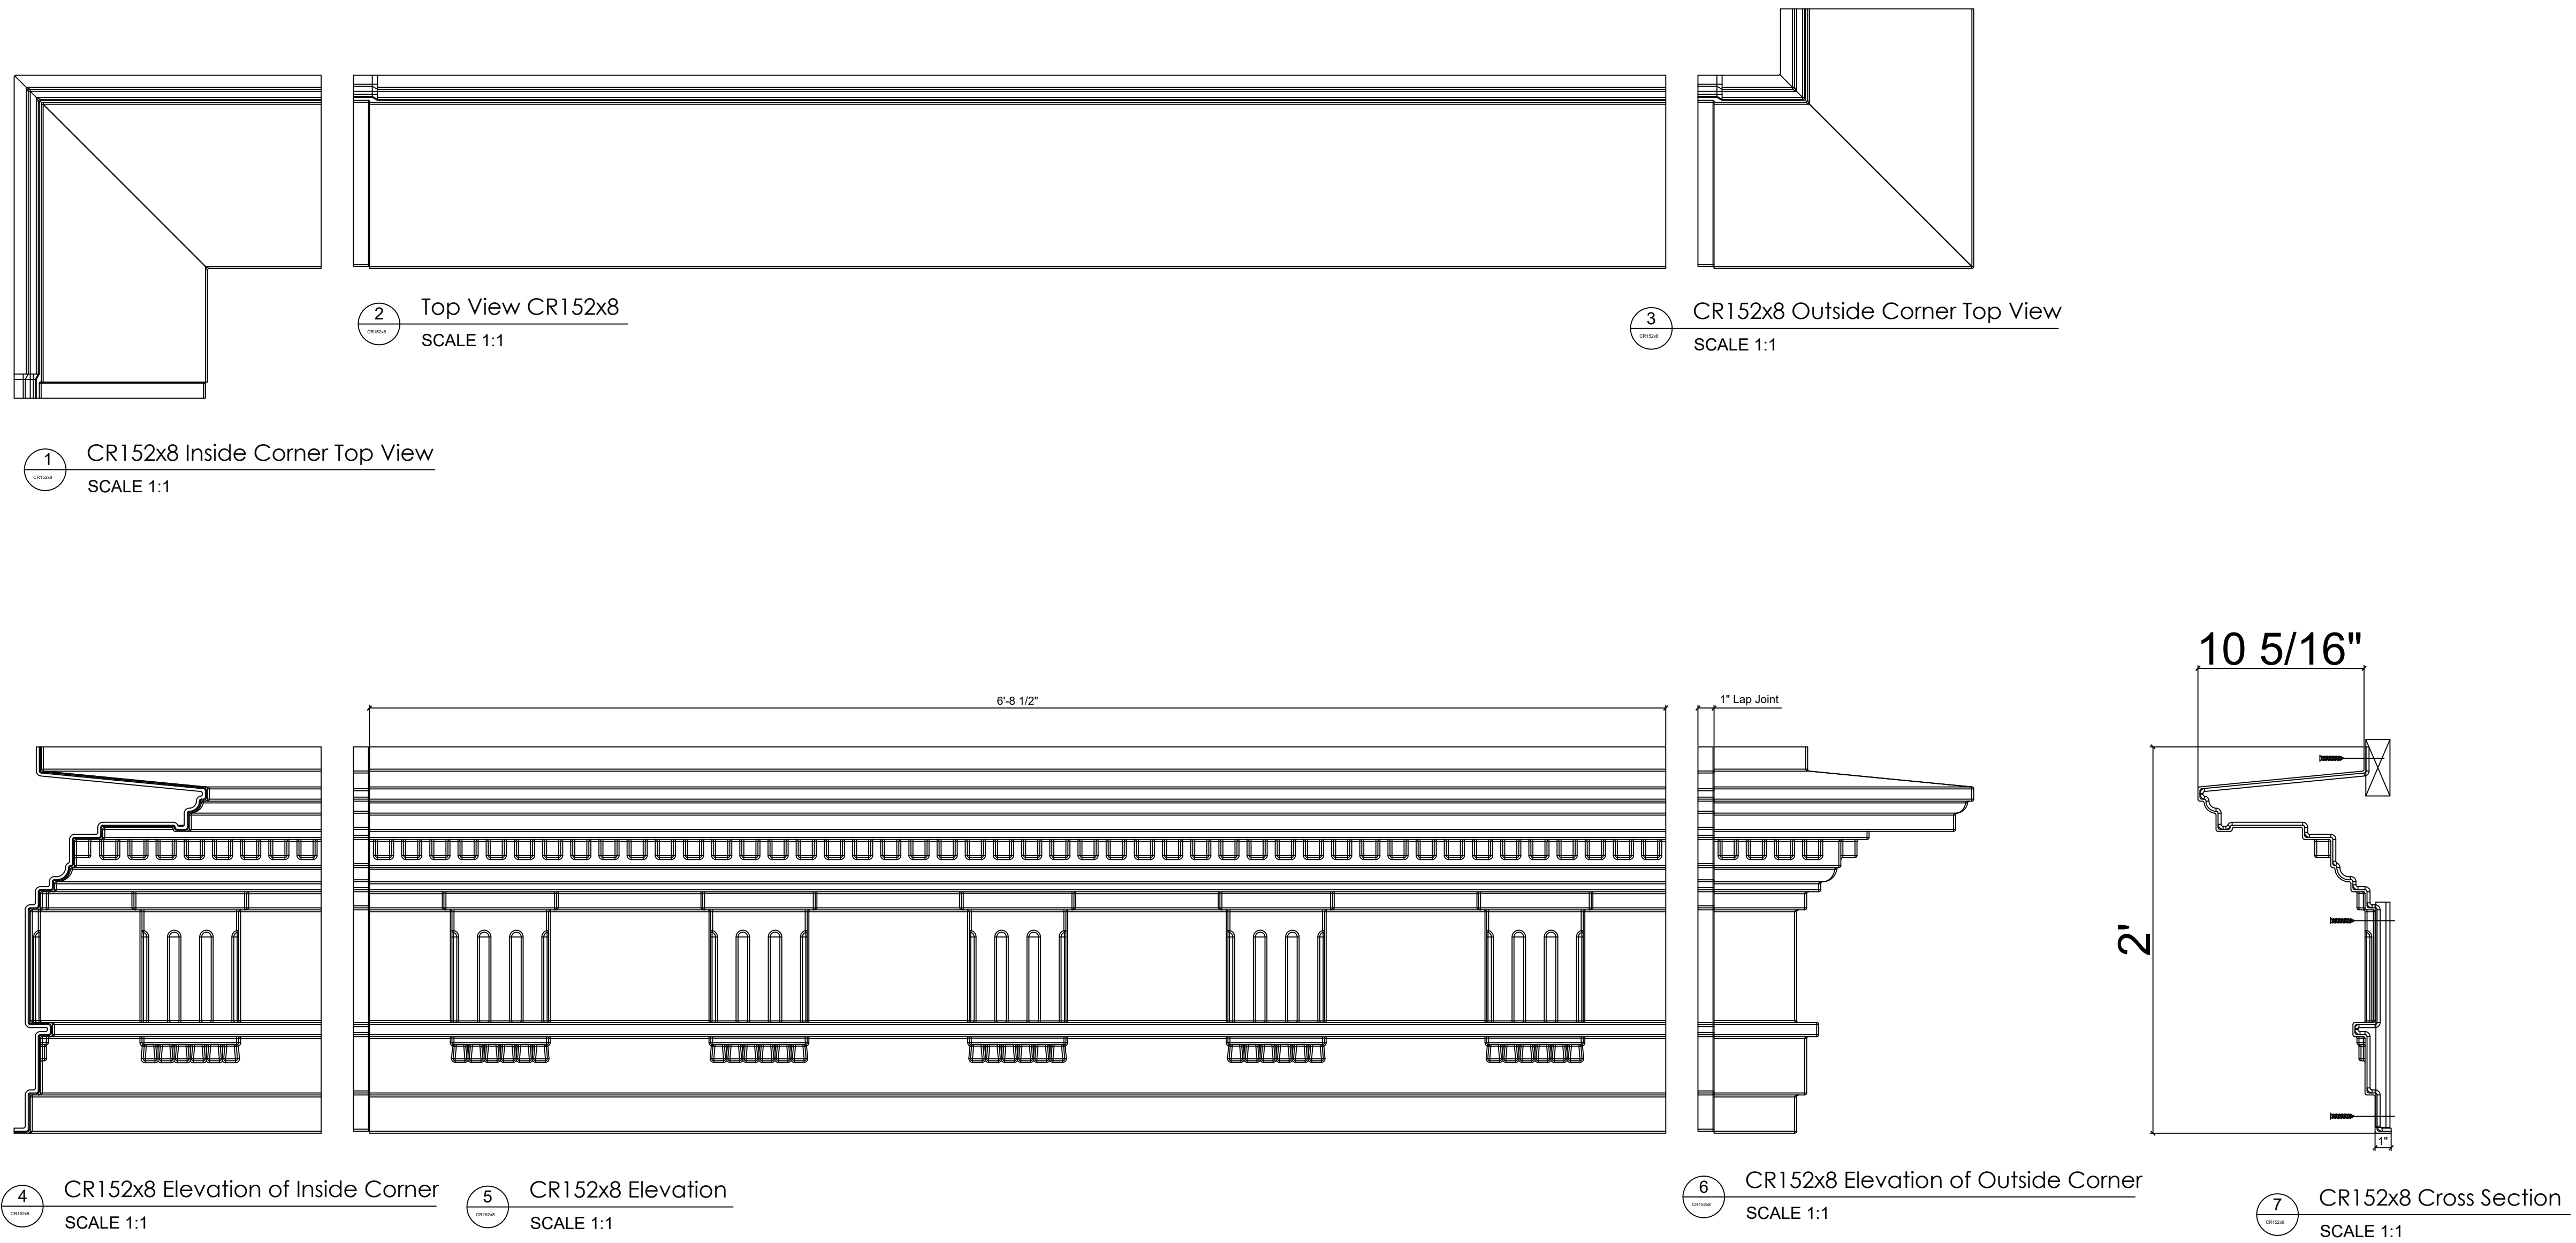

Fiberglass Cornice by Architectural Mall, Inc
 Available in Paint-Grade or Pre-Finished Gel Coat,
 Stone Finish, or Granite Finish

This is a recommendation. Actual framing to be determined by Engineer.

CR152x8

2' H x 10 5/16" P x 80 1/2" L

Manufactured By Architectural Mall, Inc
 642 W Winthrop Ave. Addison, IL 60101

T. (877) 279-9993 F. (877) 271-9994

www.columnsandbalustrades.com

Sales@architecturalmall.com