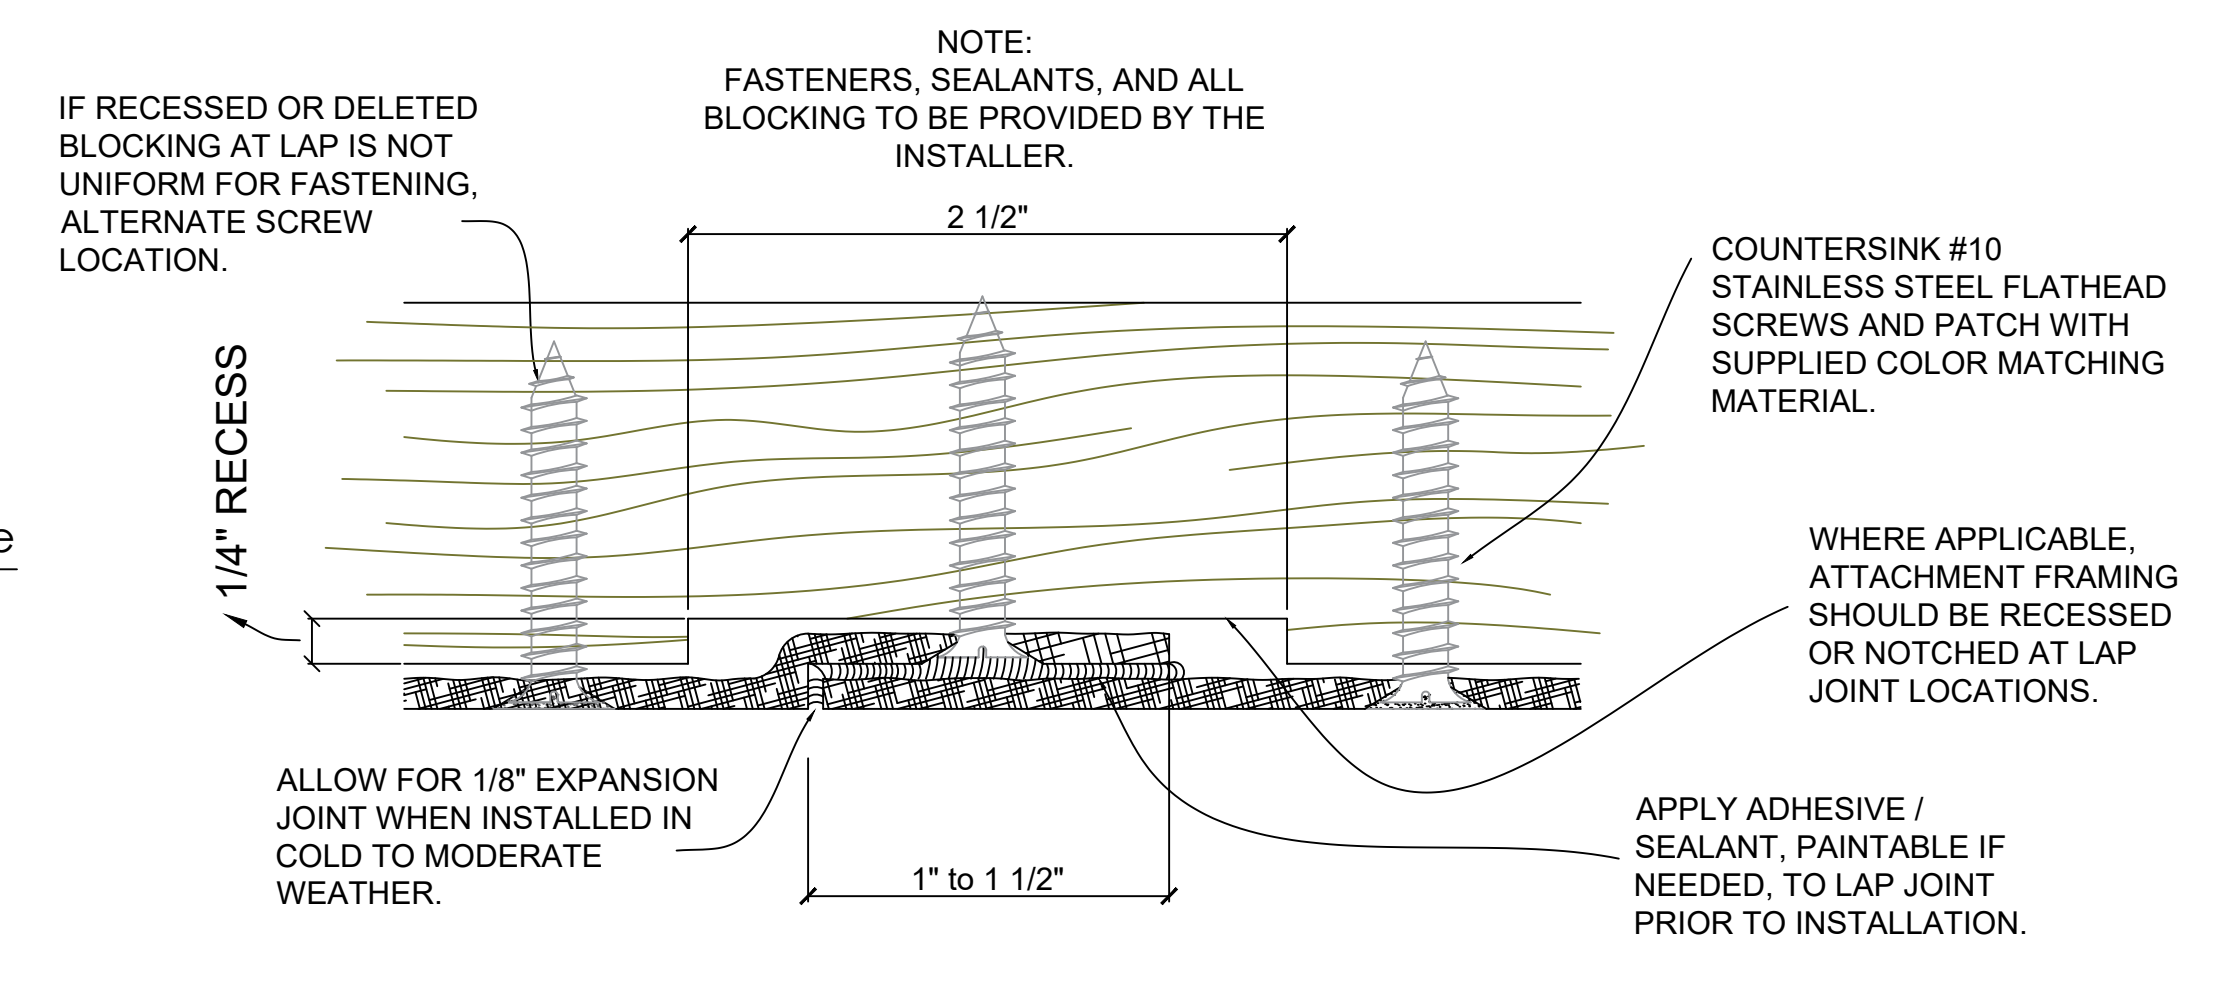

Fiberglass Cornice by Architectural Mall, Inc
 Available in Paint-Grade or Pre-Finished Gel Coat,
 Stone Finish, or Granite Finish

This is a recommendation. Actual framing to be determined by Engineer.