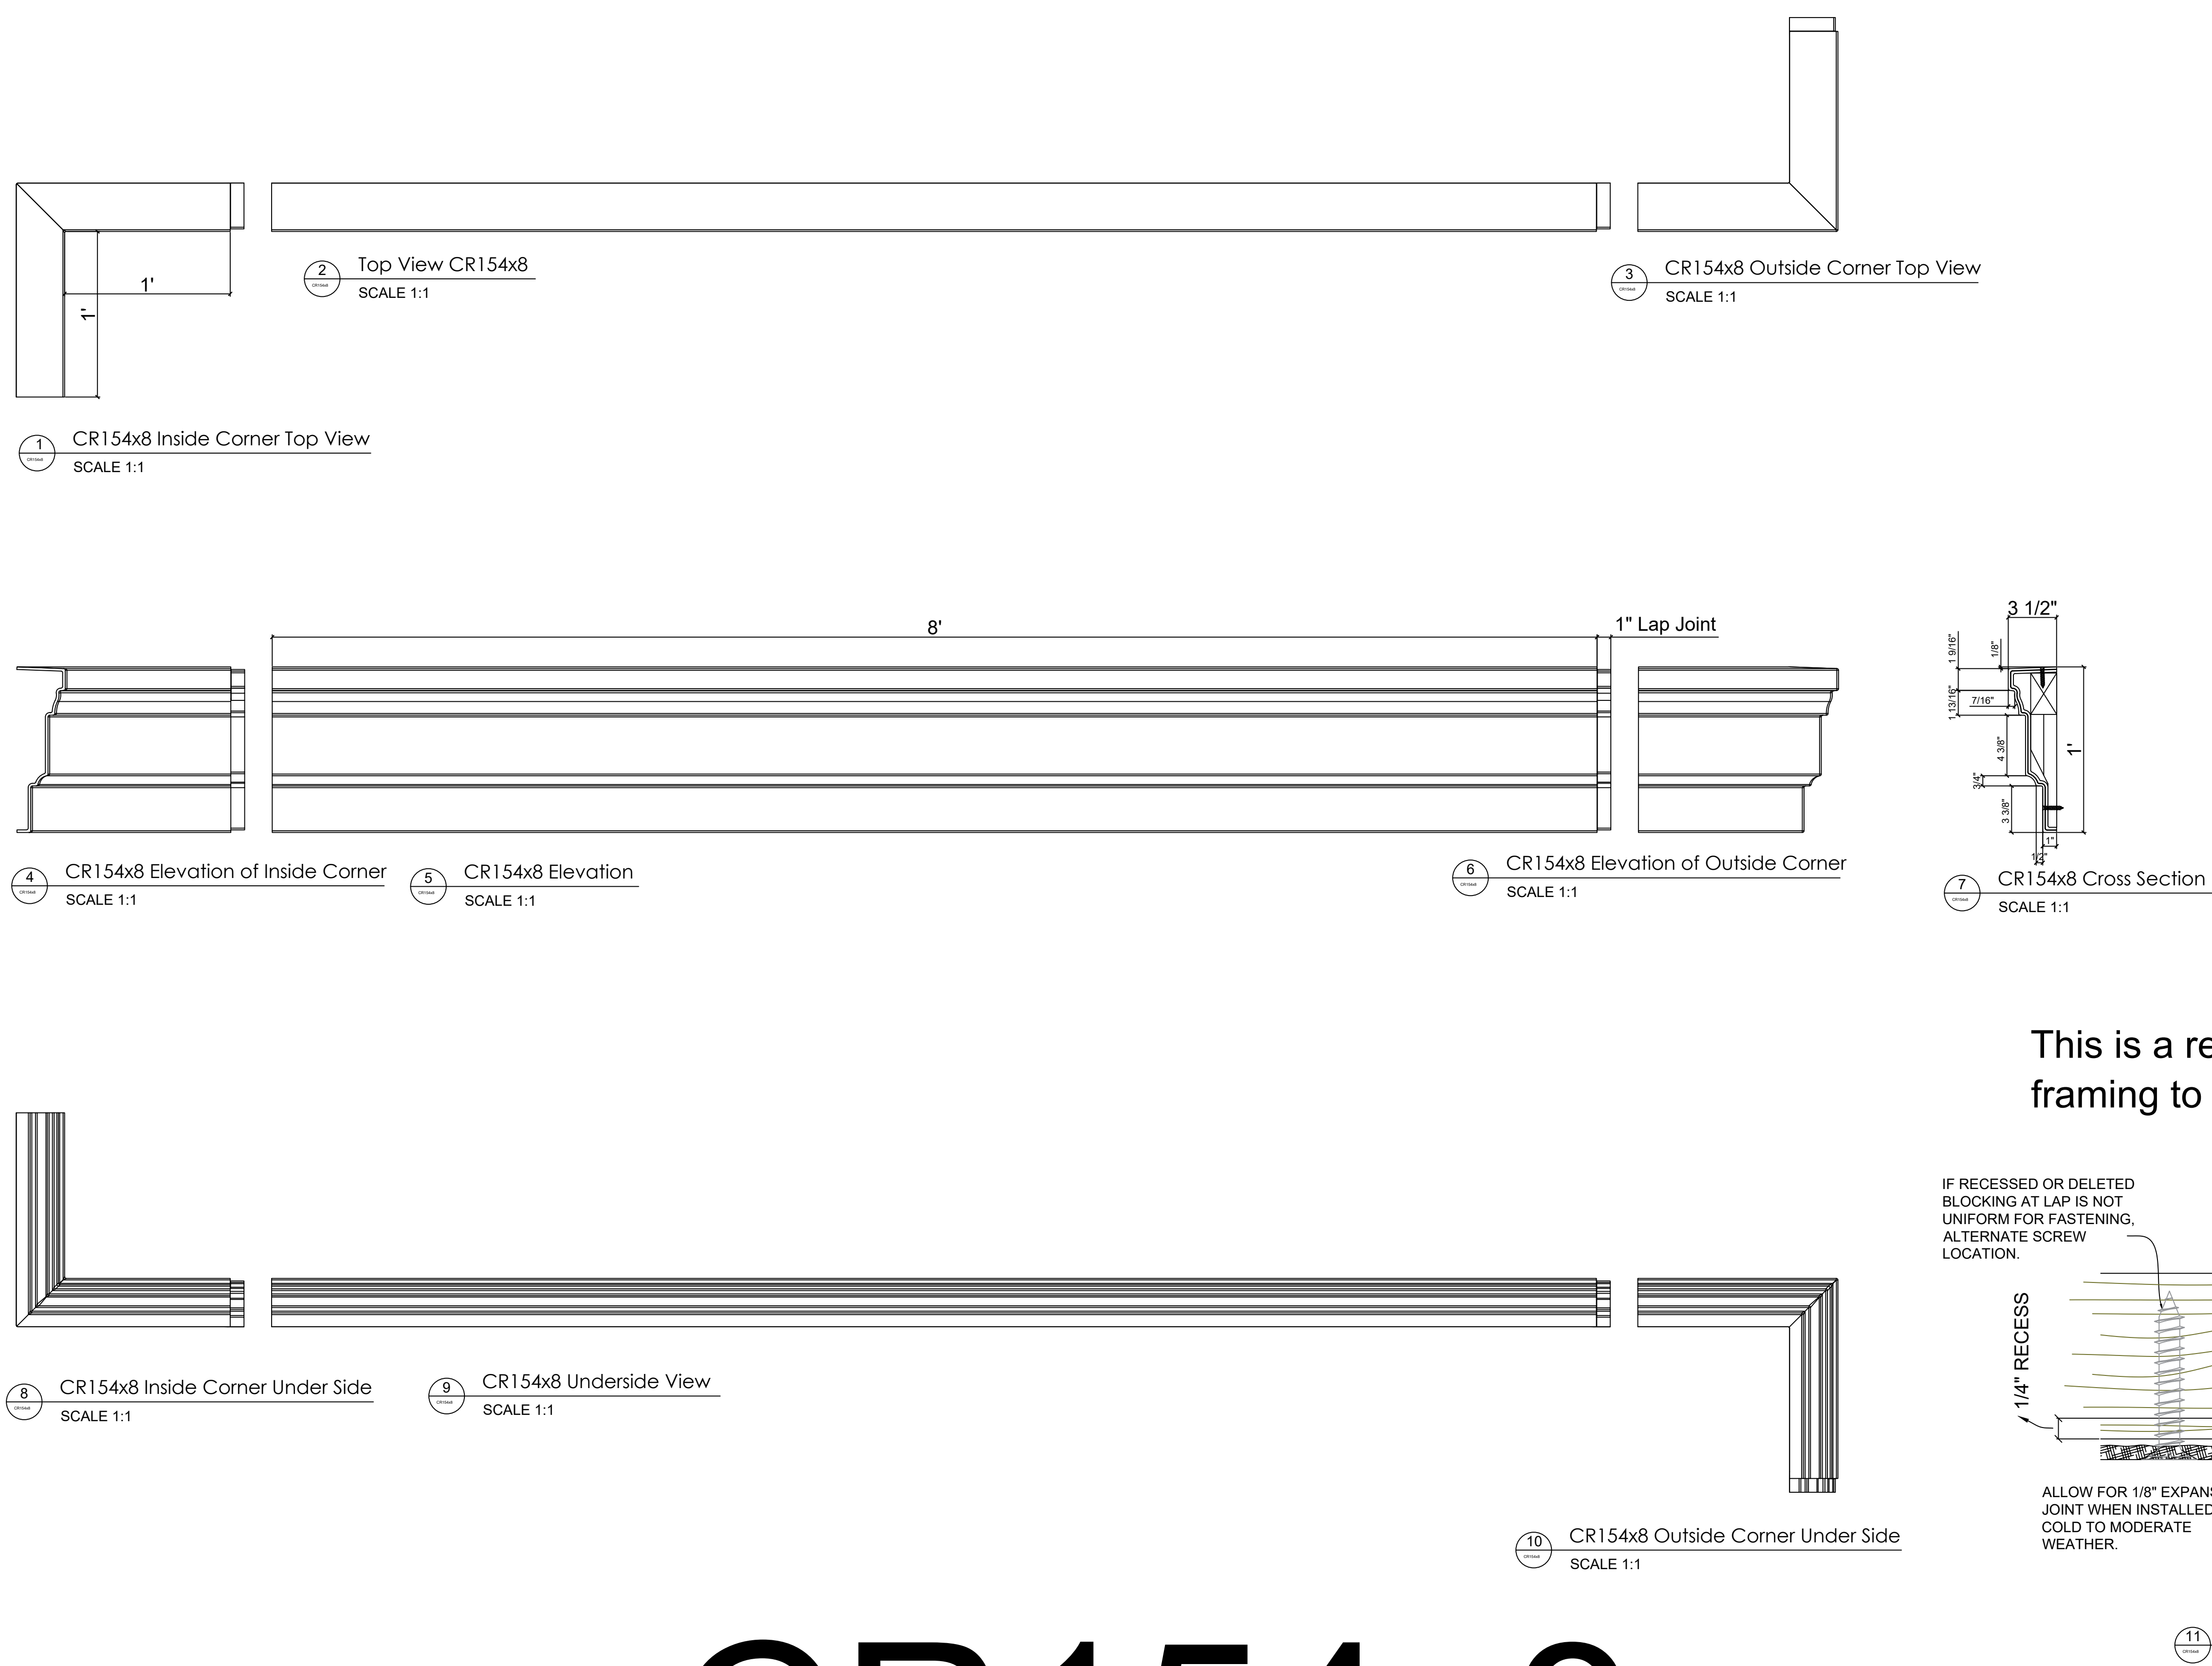

Fiberglass Cornice by Architectural Mall, Inc
 Available in Paint-Grade or Pre-Finished Gel Coat,
 Stone Finish, or Granite Finish

This is a recommendation. Actual framing to be determined by Engineer.

CR154x8

1' H x 3 1/2" P x 96" L

Manufactured By Architectural Mall, Inc
 642 W Winthrop Ave. Addison, IL 60101

T. (877) 279-9993 F. (877) 271-9994

www.columnsandbalustrades.com

Sales@architecturalmall.com