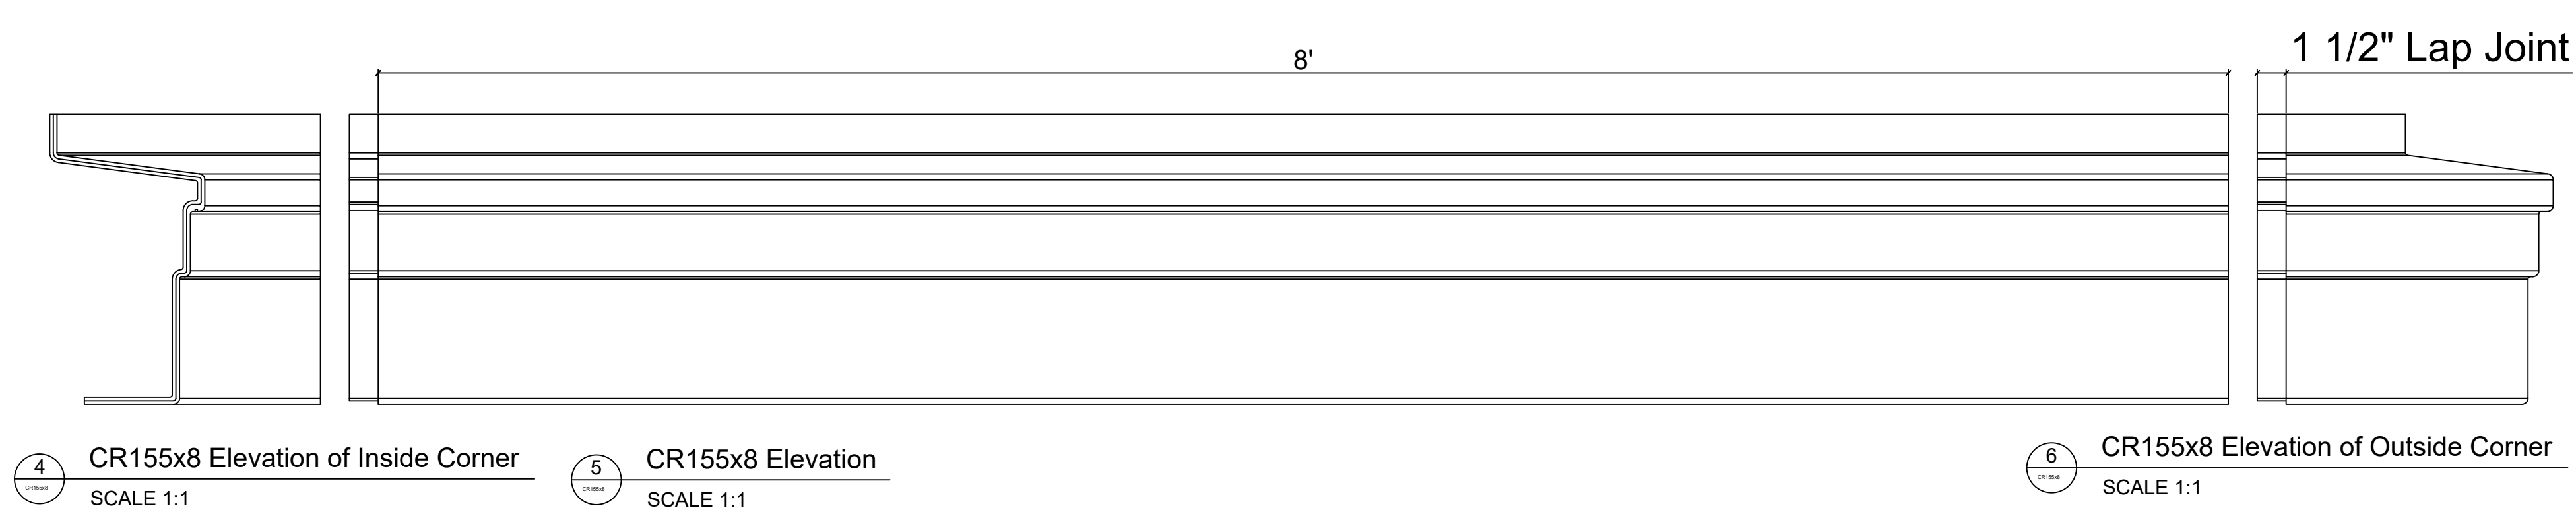

Fiberglass Cornice by Architectural Mall, Inc
Available in Paint-Grade or Pre-Finished Gel Coat,
Stone Finish, or Granite Finish

This is a recommendation. Actual framing to be determined by Engineer.