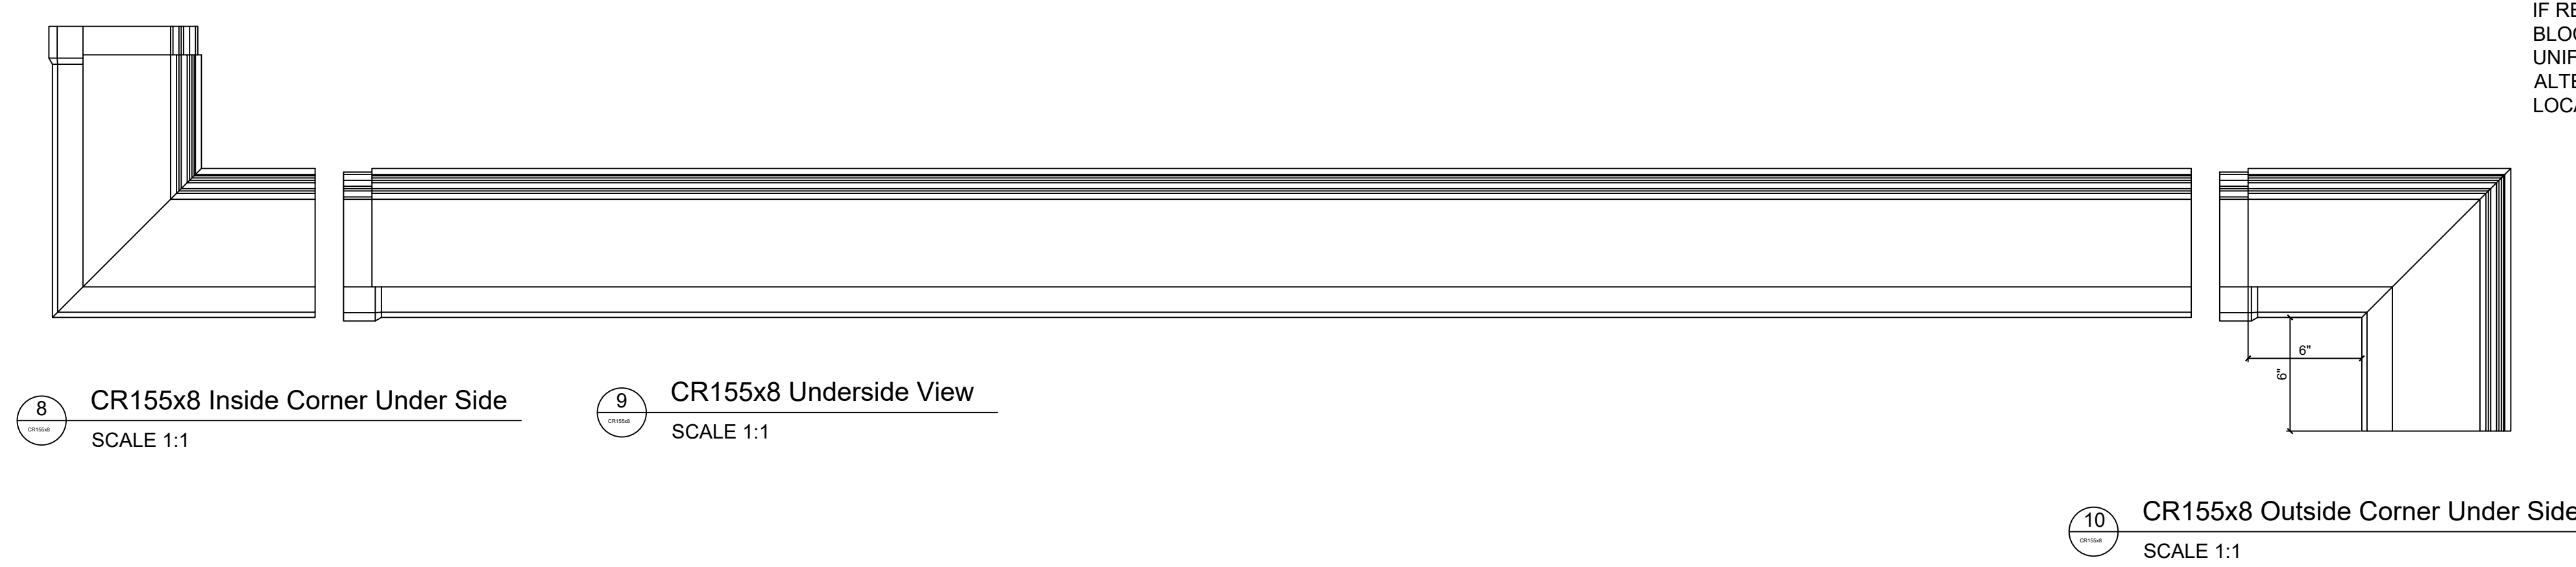

CR155x8

1'-3 1/16" H x 7 7/8" P x 96" L

Manufactured By Architectural Mall, Inc
 642 W Winthrop Ave. Addison, IL 60101

T. (877) 279-9993 F. (877) 271-9994

www.columnsandbalustrades.com

Sales@architecturalmall.com