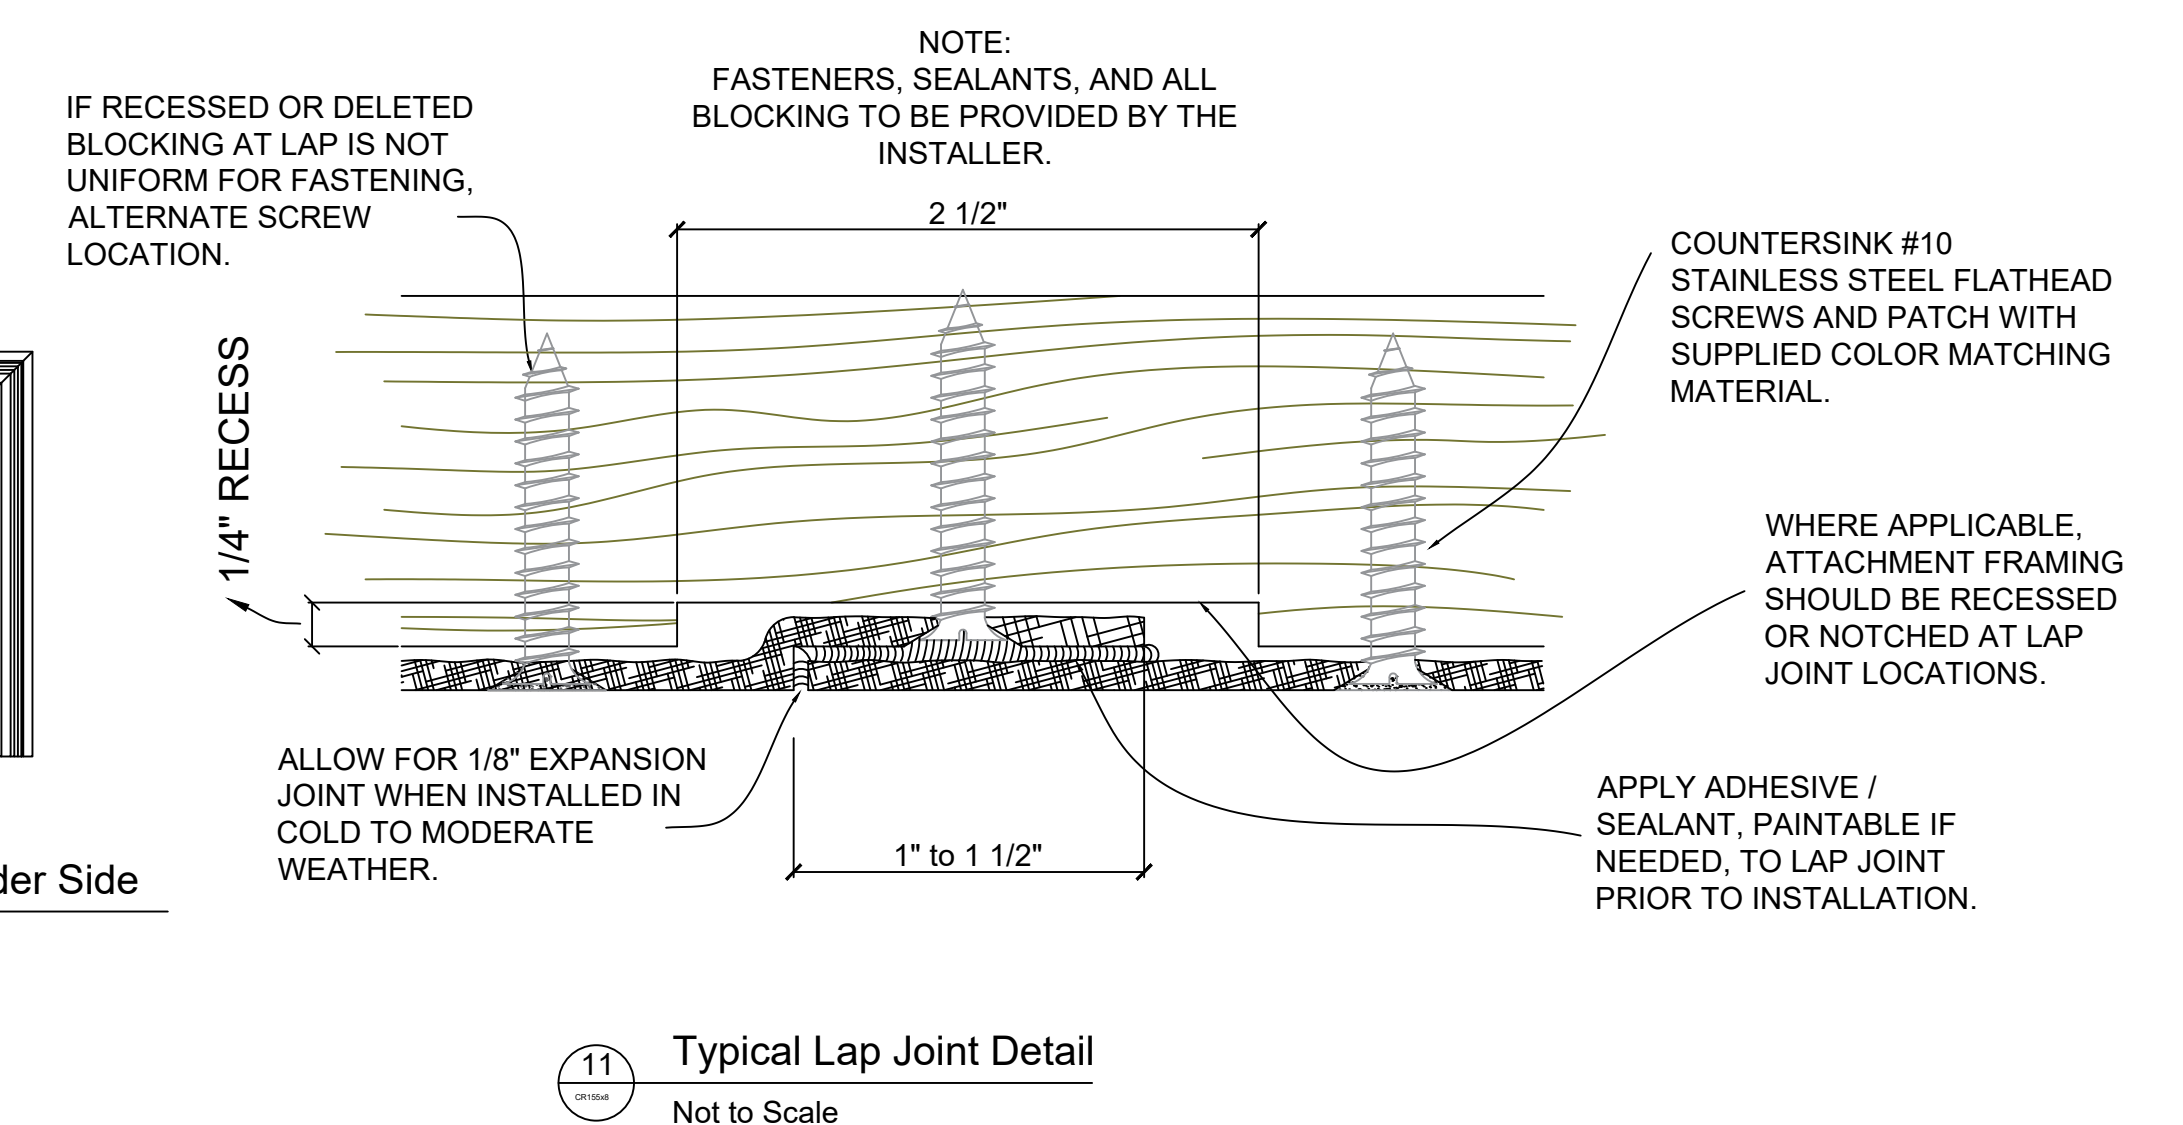

Fiberglass Cornice by Architectural Mall, Inc
 Available in Paint-Grade or Pre-Finished Gel Coat,
 Stone Finish, or Granite Finish

This is a recommendation. Actual framing to be determined by Engineer.