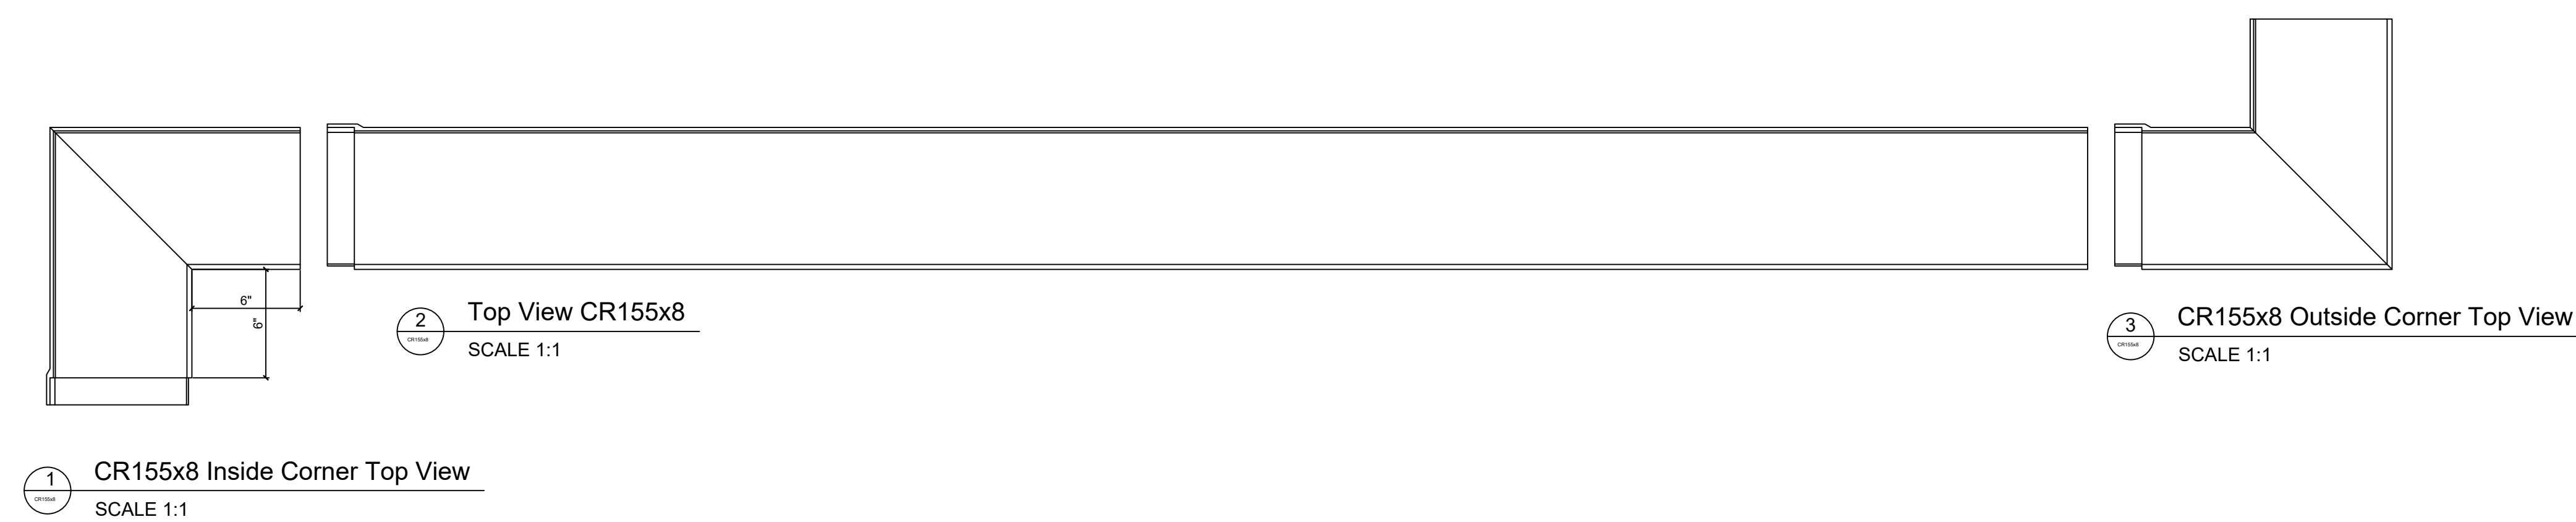

Fiberglass Cornice by Architectural Mall, Inc
Available in Paint-Grade or Pre-Finished Gel Coat,
Stone Finish, or Granite Finish

This is a recommendation. Actual framing to be determined by Engineer.