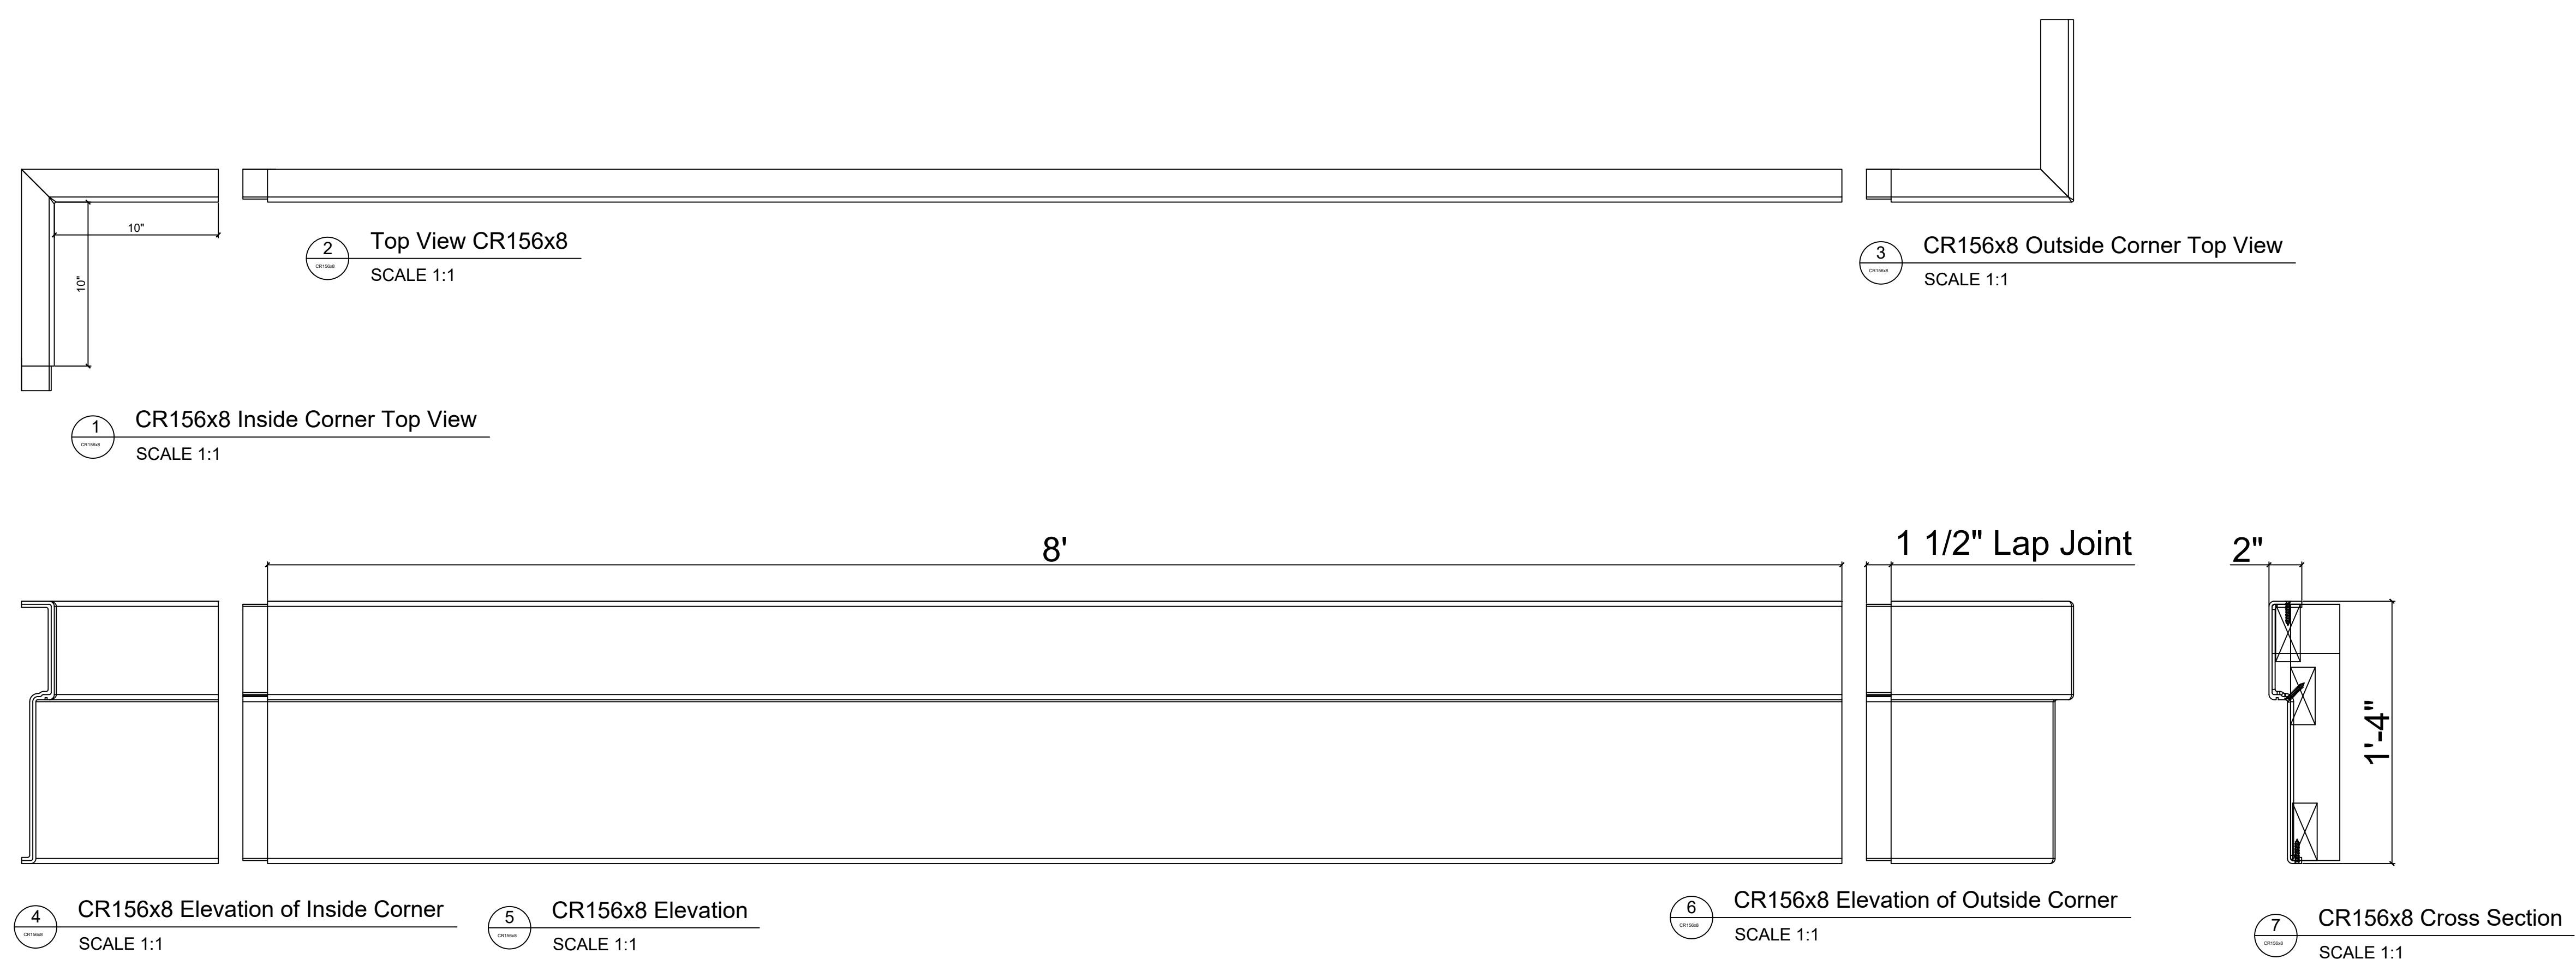

Fiberglass Cornice by Architectural Mall, Inc
Available in Paint-Grade or Pre-Finished Gel Coat,
Stone Finish, or Granite Finish

This is a recommendation. Actual framing to be determined by Engineer.