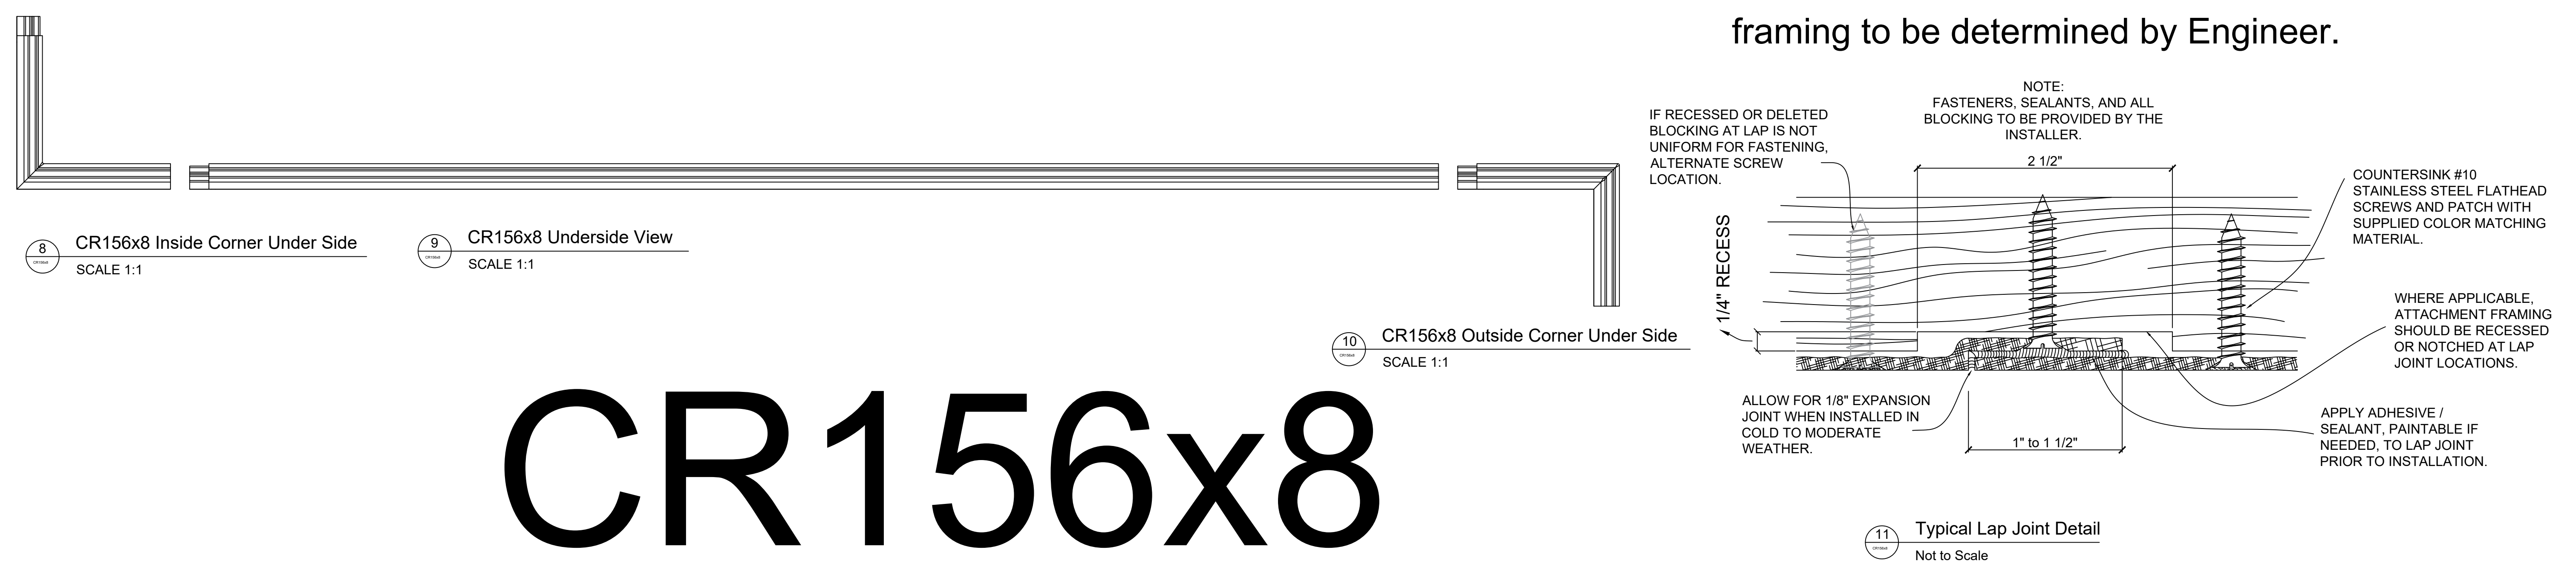

# CR156x8

1'-4" H x 2" P x 96" L

Manufactured By Architectural Mall, Inc  
 642 W Winthrop Ave. Addison, IL 60101

T. (877) 279-9993 F. (877) 271-9994

[www.columnsandbalustrades.com](http://www.columnsandbalustrades.com)