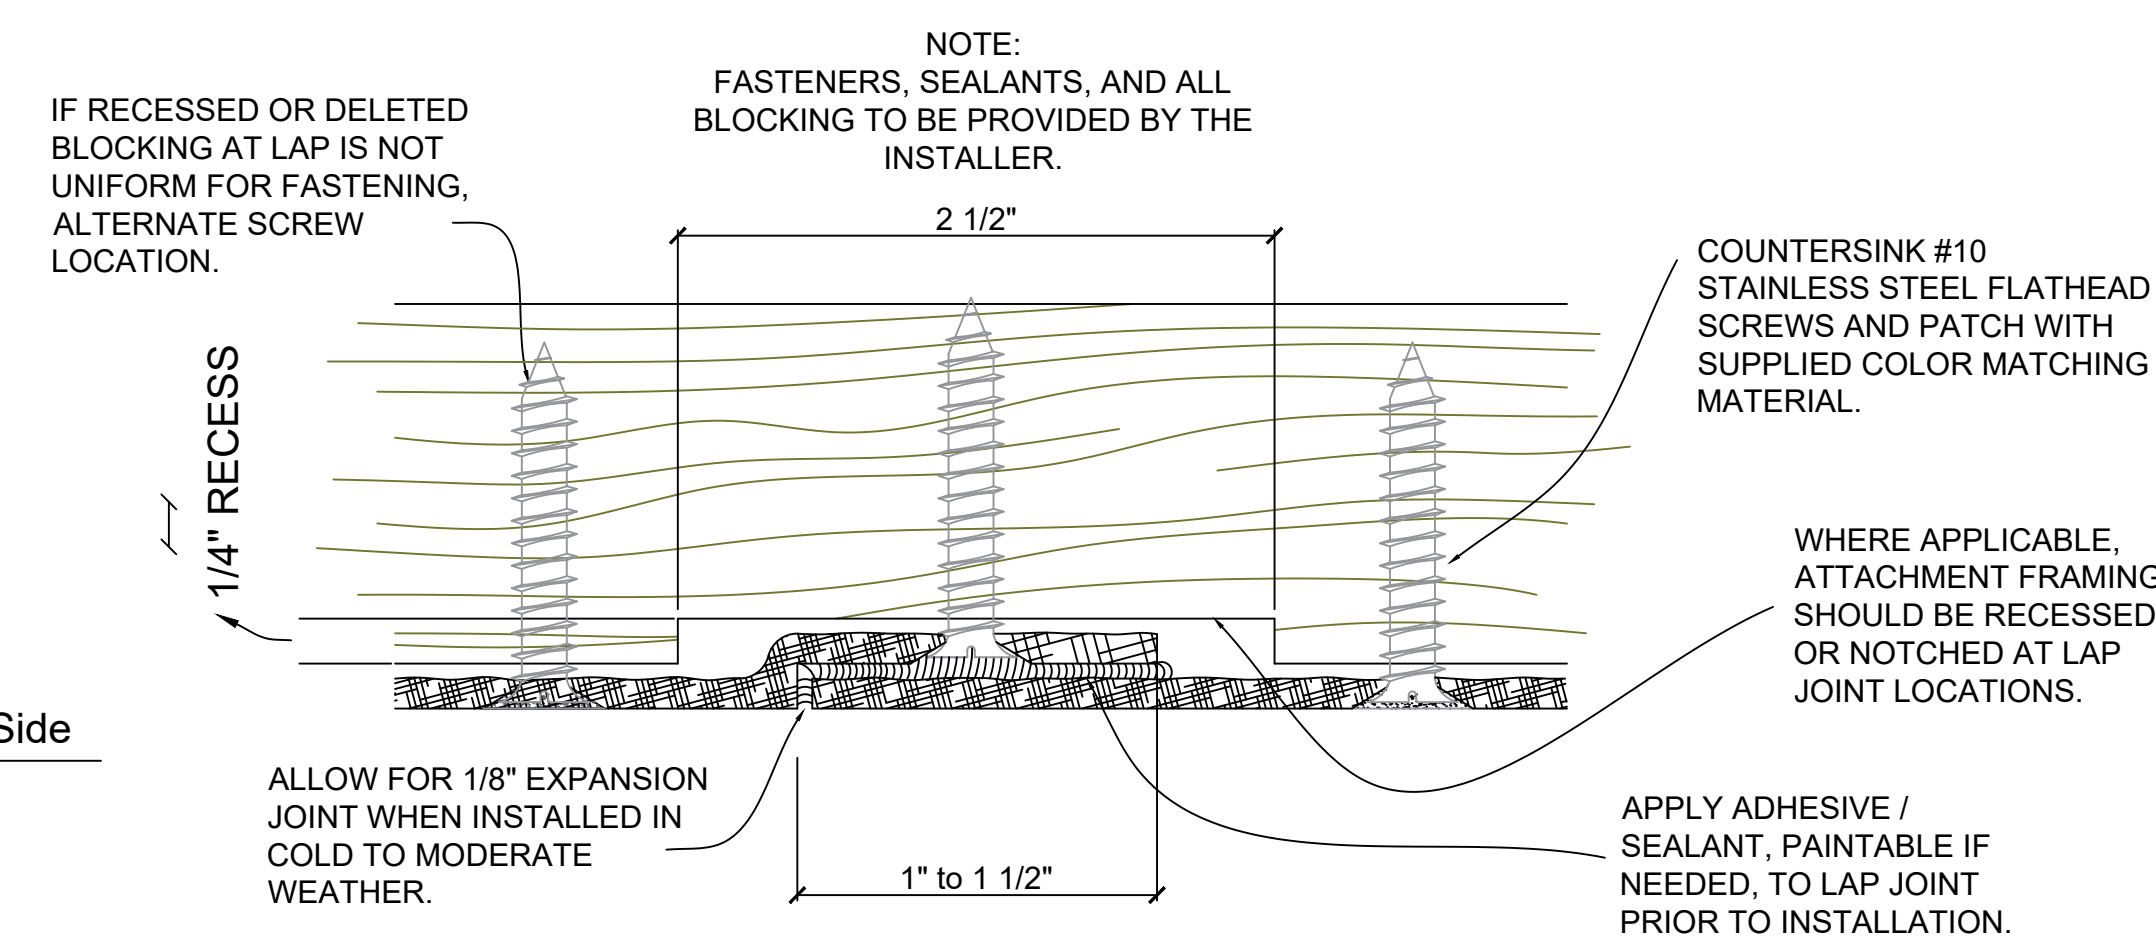

Fiberglass Cornice by Architectural Mall, Inc
 Available in Paint-Grade or Pre-Finished Gel Coat,
 Stone Finish, or Granite Finish

This is a recommendation. Actual framing to be determined by Engineer.