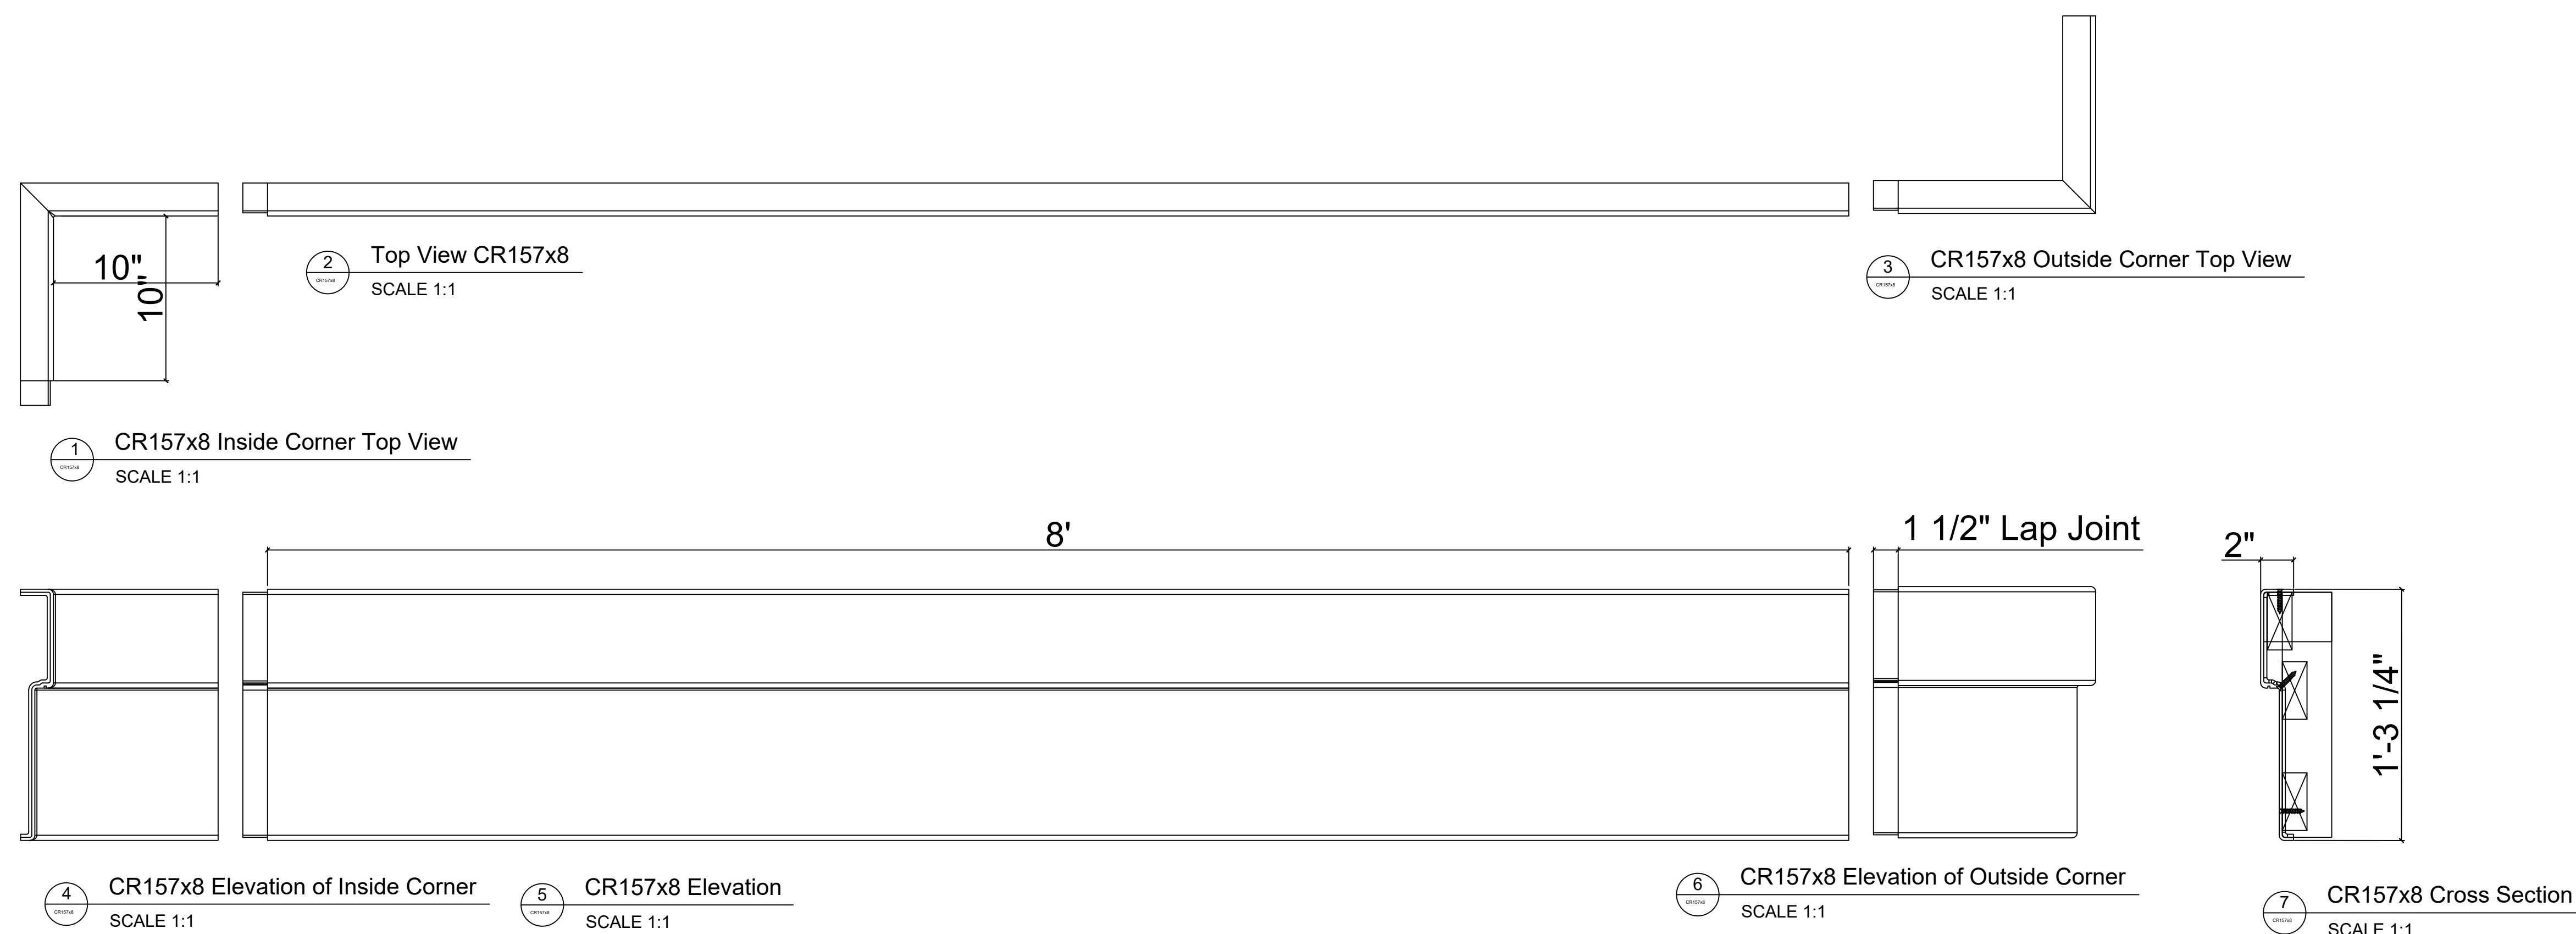

Fiberglass Cornice by Architectural Mall, Inc
Available in Paint-Grade or Pre-Finished Gel Coat,
Stone Finish, or Granite Finish

This is a recommendation. Actual framing to be determined by Engineer.