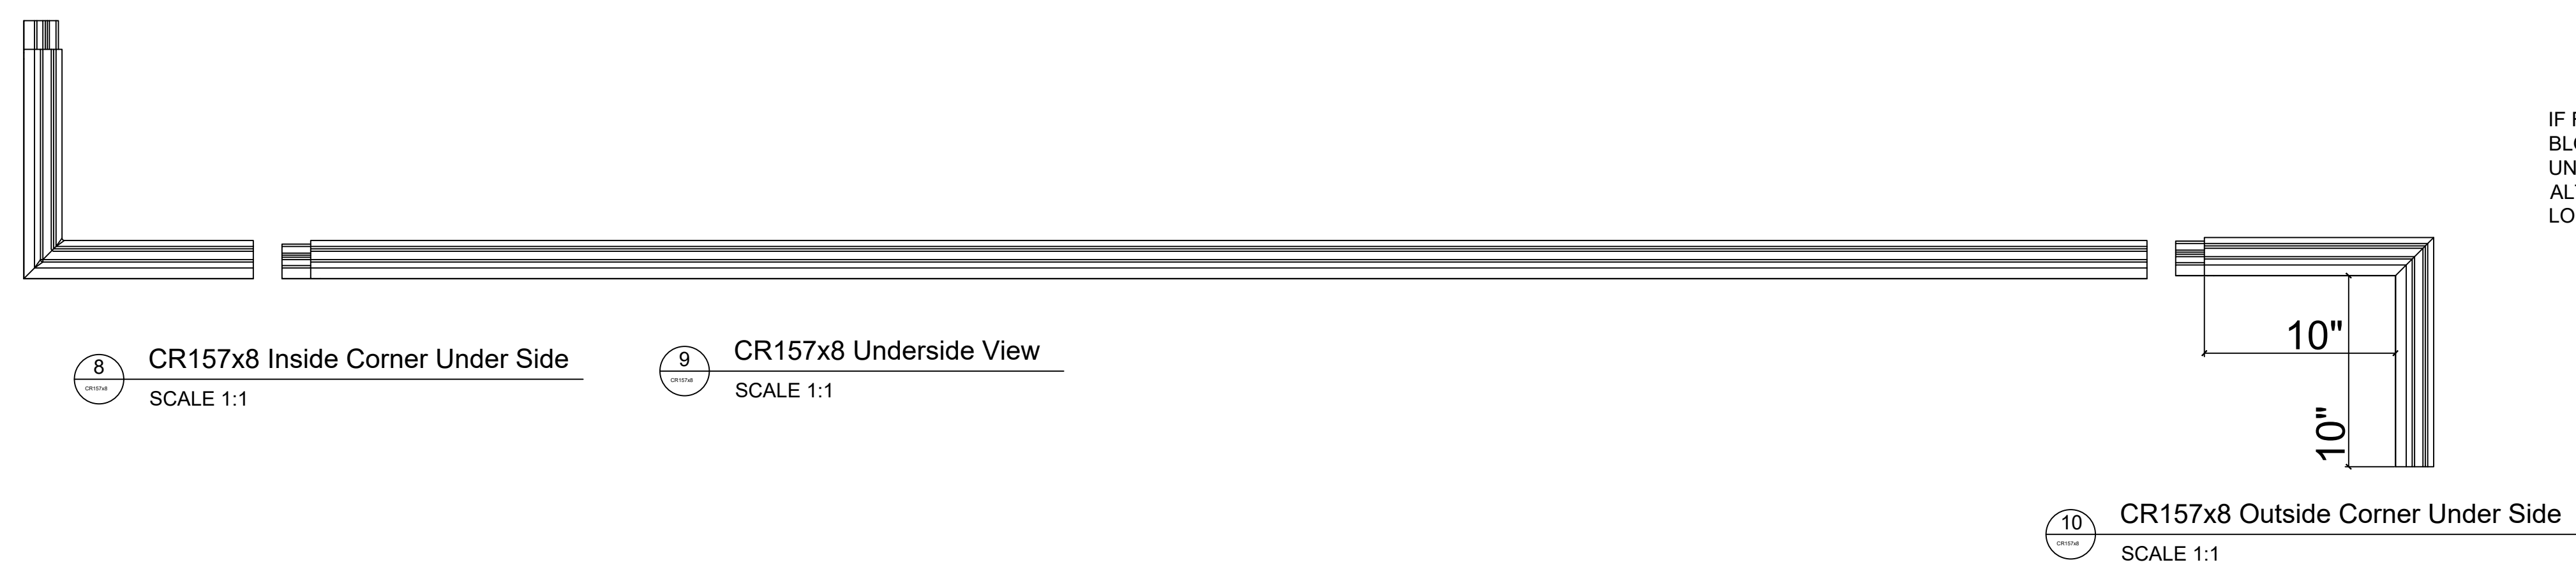

CR157x8

1'-3 1/4" H x 2" P x 96" L

Manufactured By Architectural Mall, Inc
 642 W Winthrop Ave. Addison, IL 60101

T. (877) 279-9993 F. (877) 271-9994

www.columnsandbalustrades.com

Sales@architecturalmall.com