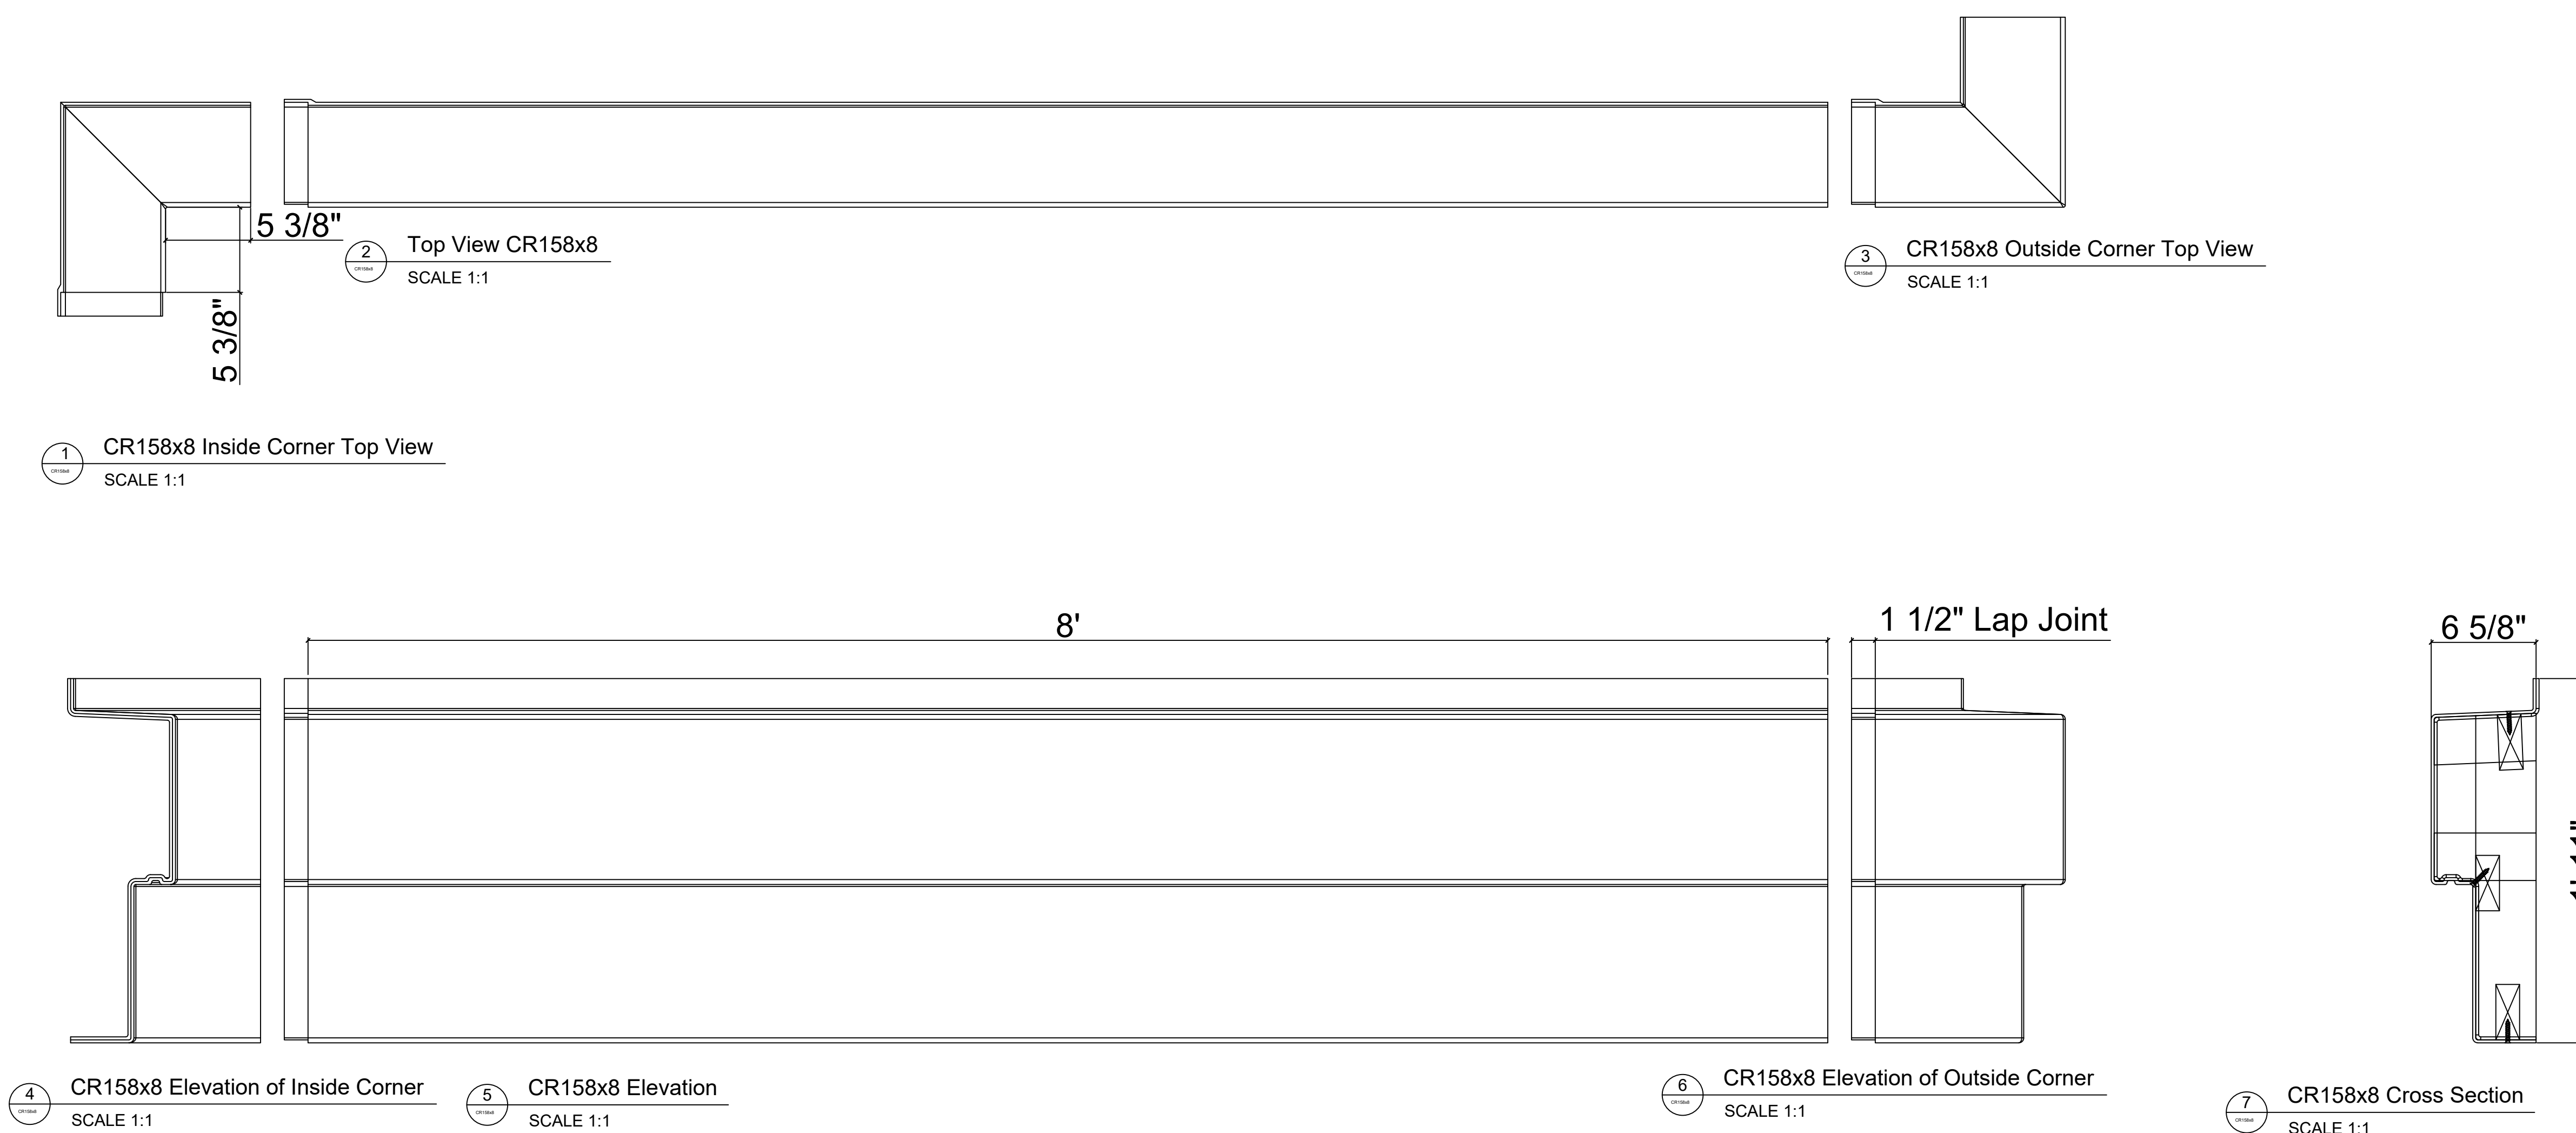

Fiberglass Cornice by Architectural Mall, Inc
 Available in Paint-Grade or Pre-Finished Gel Coat,
 Stone Finish, or Granite Finish

This is a recommendation. Actual framing to be determined by Engineer.

CR158x8

1'-11" H x 6 5/8" P x 96" L

Manufactured By Architectural Mall, Inc
 642 W Winthrop Ave. Addison, IL 60101

T. (877) 279-9993 F. (877) 271-9994

www.columnsandbalustrades.com

Sales@architecturalmall.com