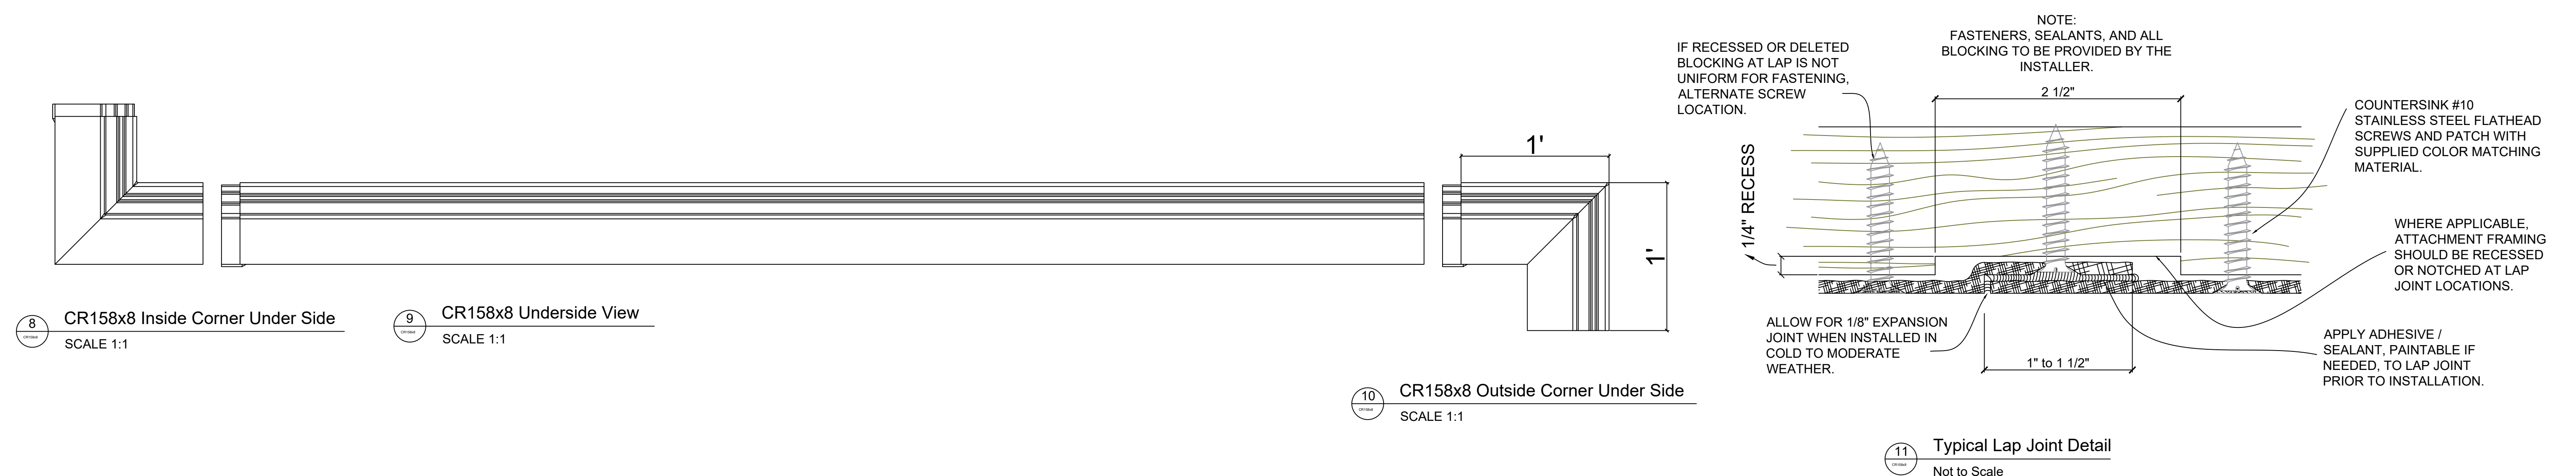

Fiberglass Cornice by Architectural Mall, Inc
 Available in Paint-Grade or Pre-Finished Gel Coat,
 Stone Finish, or Granite Finish

This is a recommendation. Actual framing to be determined by Engineer.

CR158x8

1'-11" H x 6 5/8" P x 96" L

Manufactured By Architectural Mall, Inc
 642 W Winthrop Ave. Addison, IL 60101

T. (877) 279-9993 F. (877) 271-9994

www.columnsandbalustrades.com

Sales@architecturalmall.com