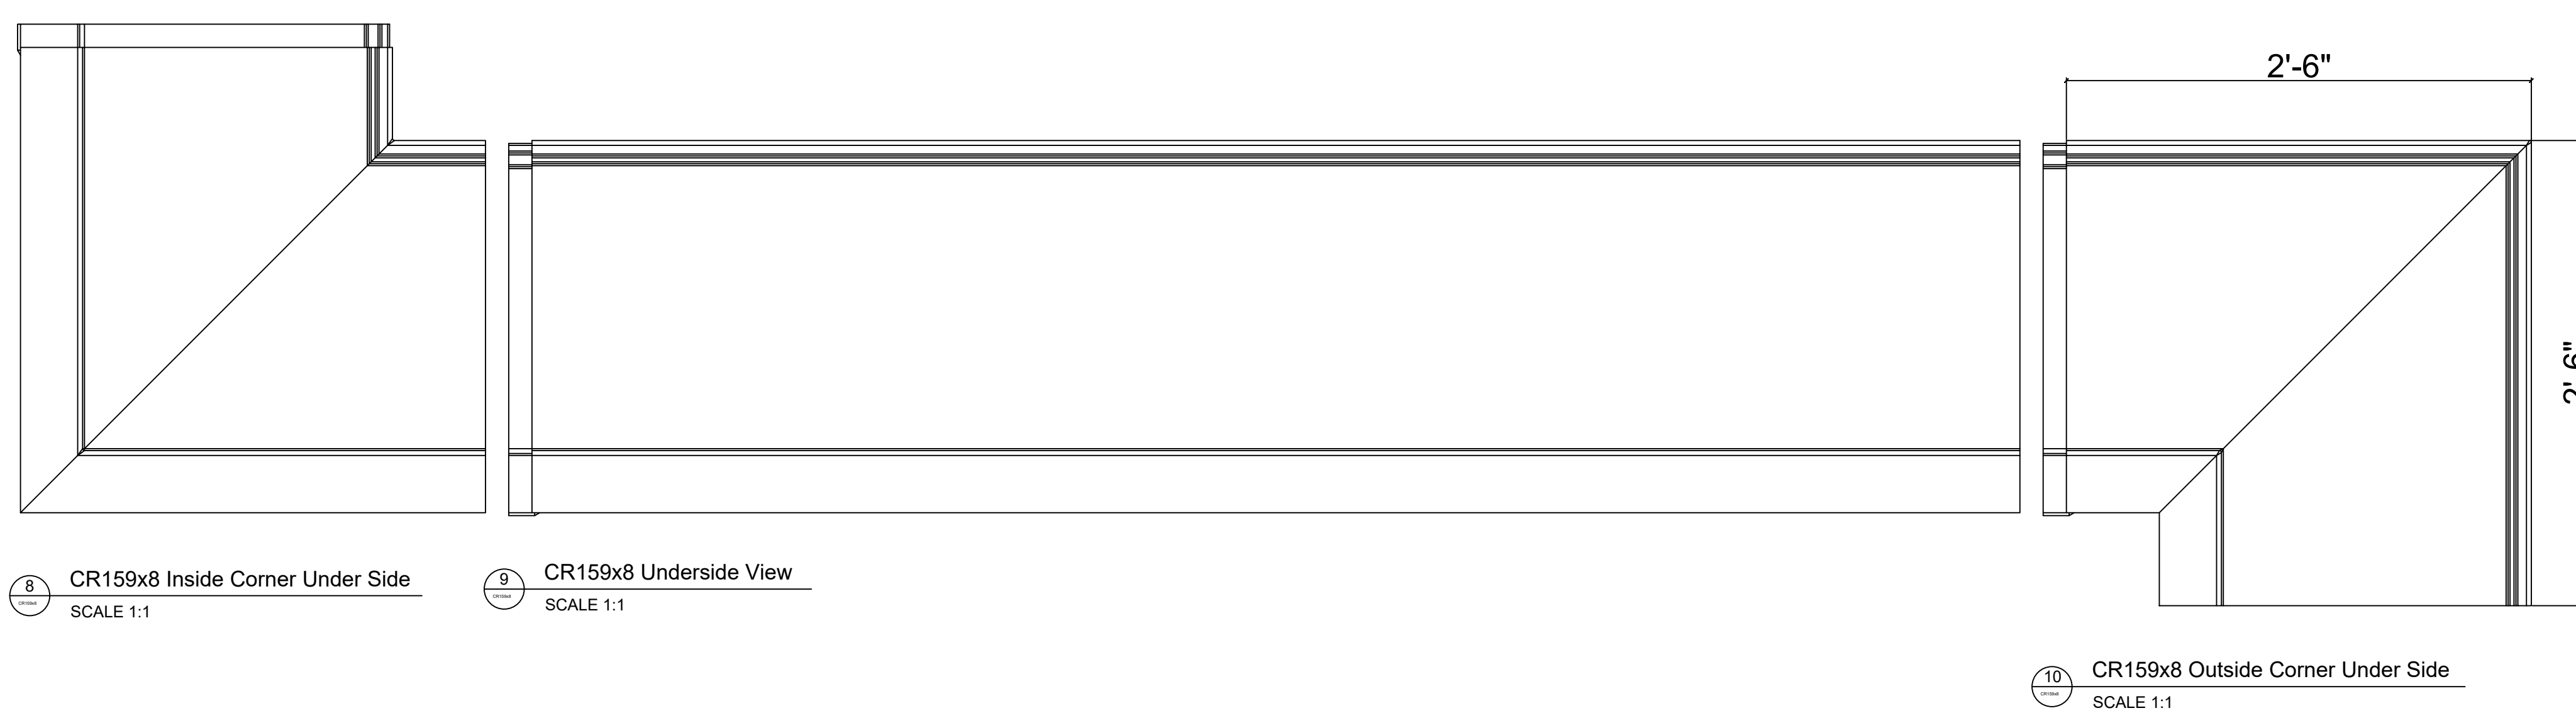

Fiberglass Cornice by Architectural Mall, Inc
 Available in Paint-Grade or Pre-Finished Gel Coat,
 Stone Finish, or Granite Finish

CR159x8

1'-11" H x 2' P x 96" L

Manufactured By Architectural Mall, Inc
 642 W Winthrop Ave. Addison, IL 60101
 T. (877) 279-9993 F. (877) 271-9994
www.columnsandbalustrades.com
Sales@architecturalmall.com