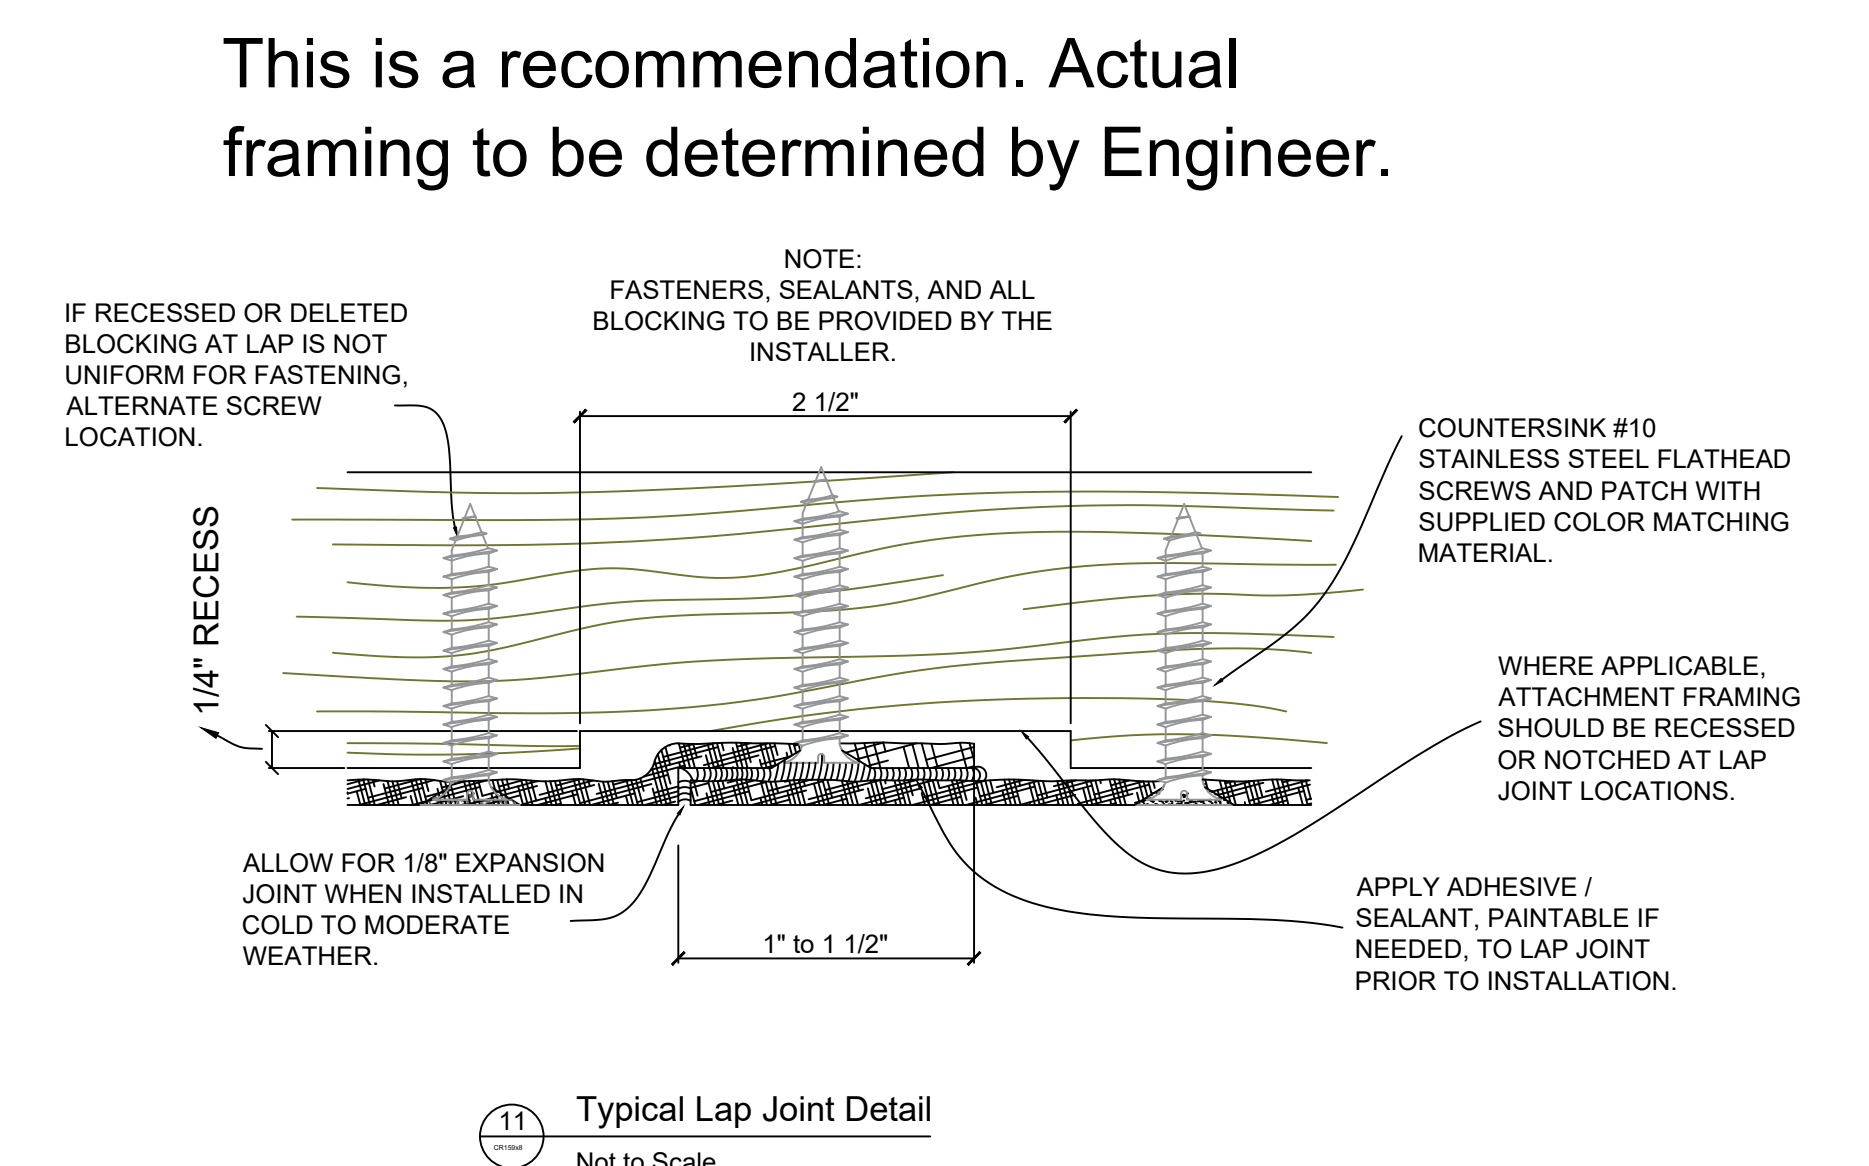

Fiberglass Cornice by Architectural Mall, Inc
 Available in Paint-Grade or Pre-Finished Gel Coat,
 Stone Finish, or Granite Finish

CR159x8

1'-11" H x 2' P x 96" L

Manufactured By Architectural Mall, Inc
 642 W Winthrop Ave. Addison, IL 60101
 T. (877) 279-9993 F. (877) 271-9994
www.columnsandbalustrades.com
Sales@architecturalmall.com