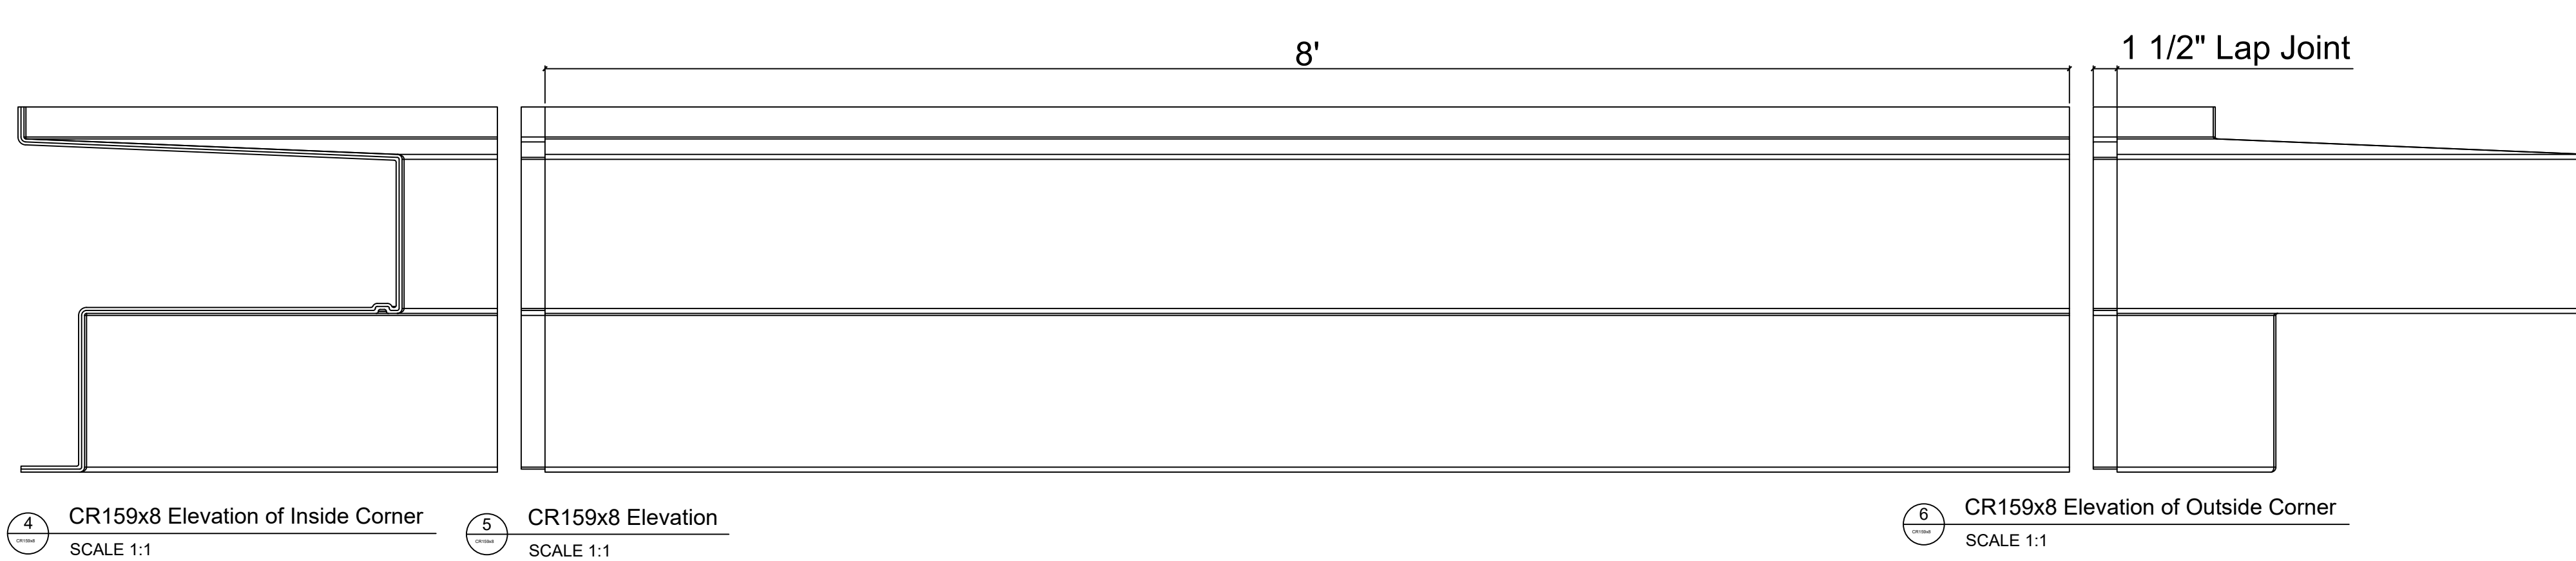

Fiberglass Cornice by Architectural Mall, Inc
 Available in Paint-Grade or Pre-Finished Gel Coat,
 Stone Finish, or Granite Finish

CR159x8

1'-11" H x 2' P x 96" L

Manufactured By Architectural Mall, Inc
 642 W Winthrop Ave. Addison, IL 60101
 T. (877) 279-9993 F. (877) 271-9994
www.columnsandbalustrades.com
Sales@architecturalmall.com