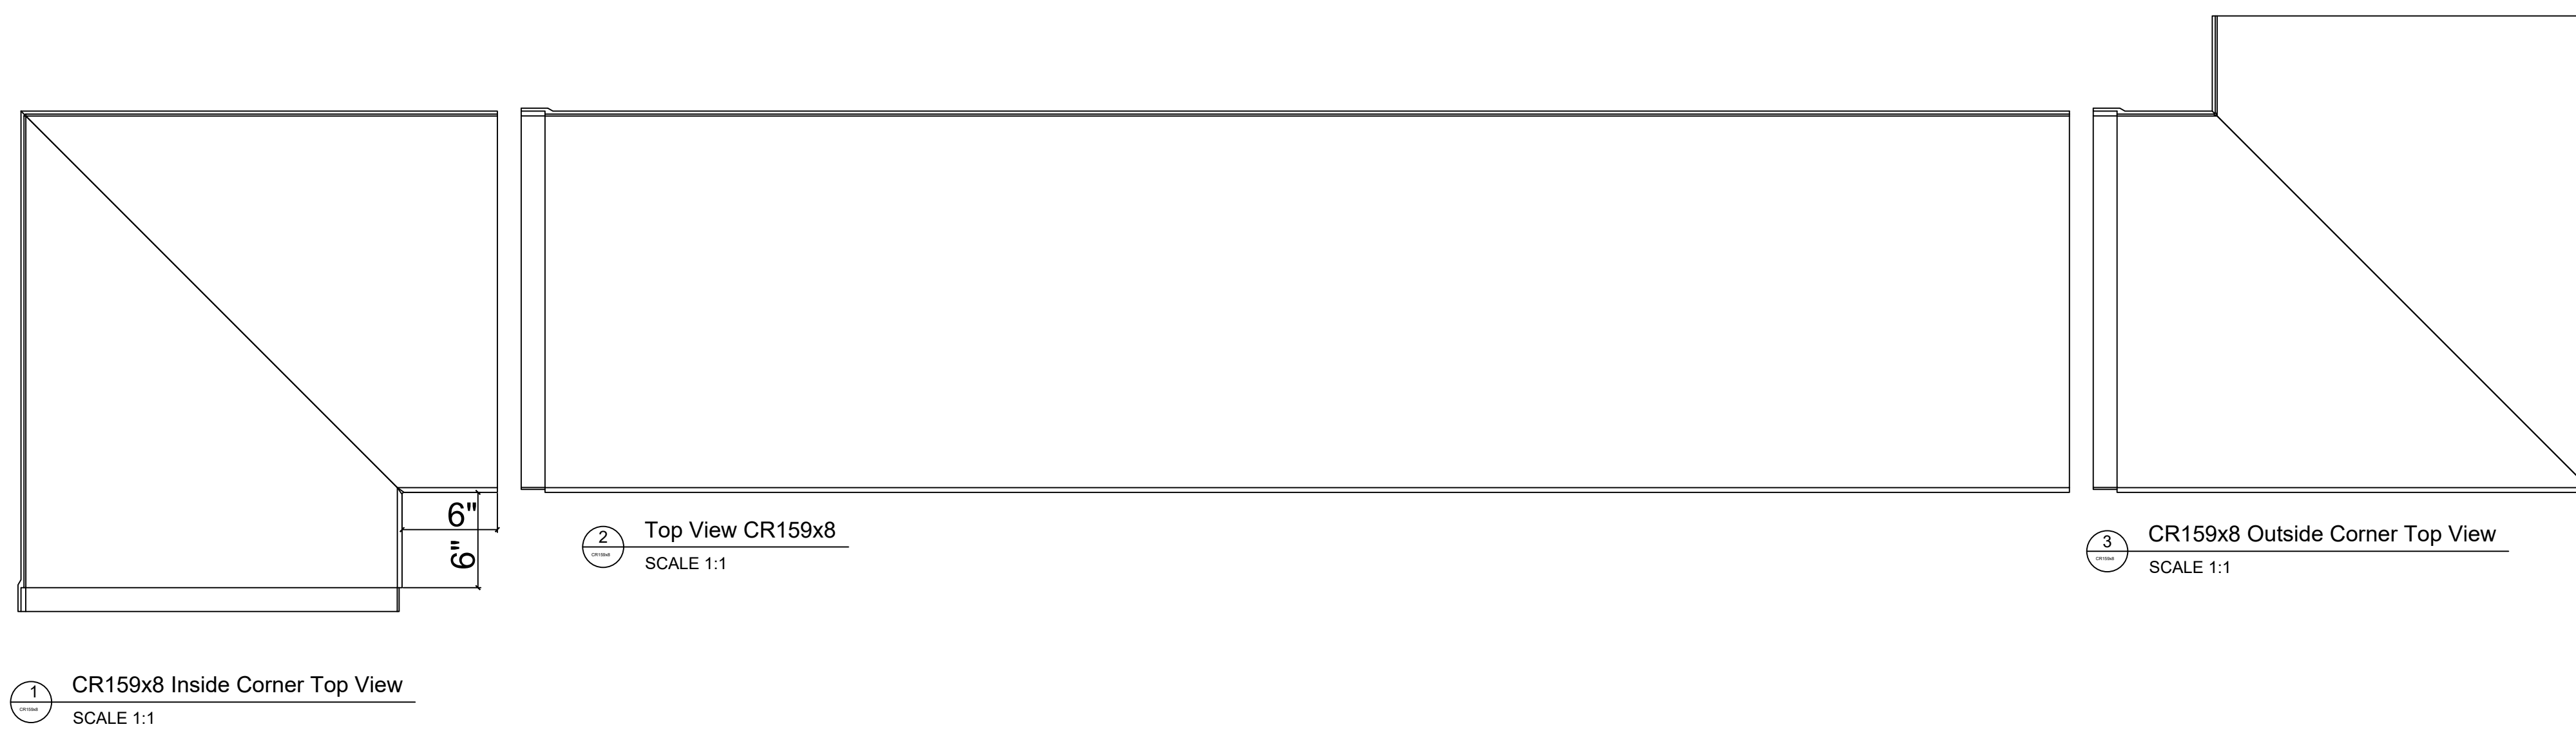

Fiberglass Cornice by Architectural Mall, Inc
 Available in Paint-Grade or Pre-Finished Gel Coat,
 Stone Finish, or Granite Finish

CR159x8

1'-11" H x 2' P x 96" L

Manufactured By Architectural Mall, Inc
 642 W Winthrop Ave. Addison, IL 60101
 T. (877) 279-9993 F. (877) 271-9994
www.columnsandbalustrades.com
Sales@architecturalmall.com