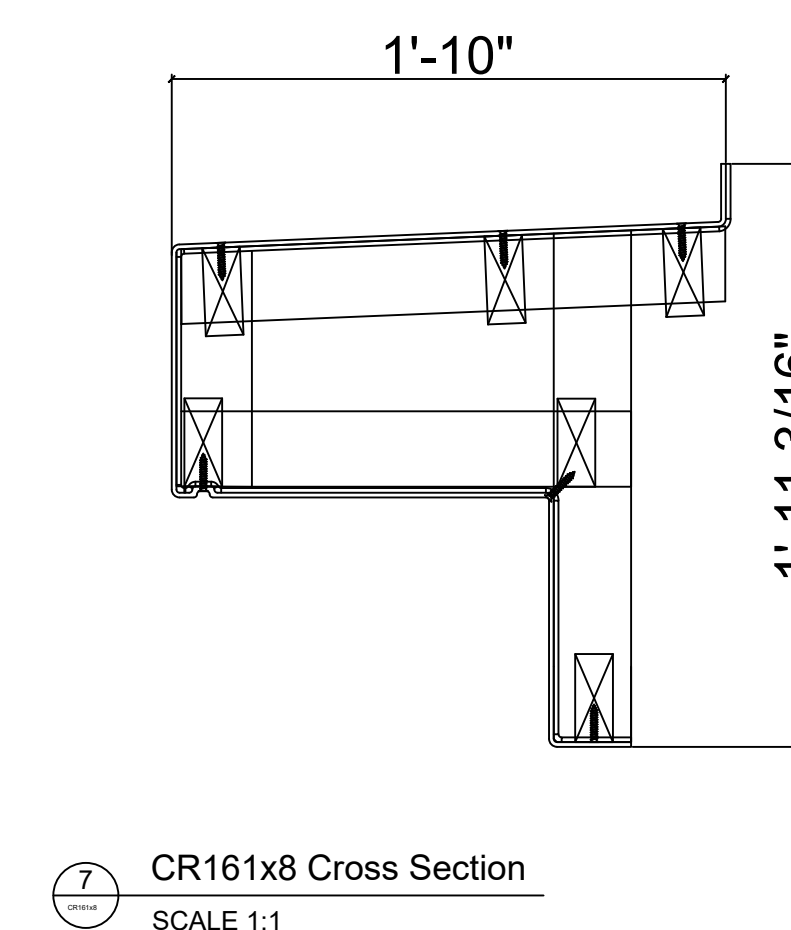

Fiberglass Cornice by Architectural Mall, Inc
Available in Paint-Grade or Pre-Finished Gel Coat,
Stone Finish, or Granite Finish