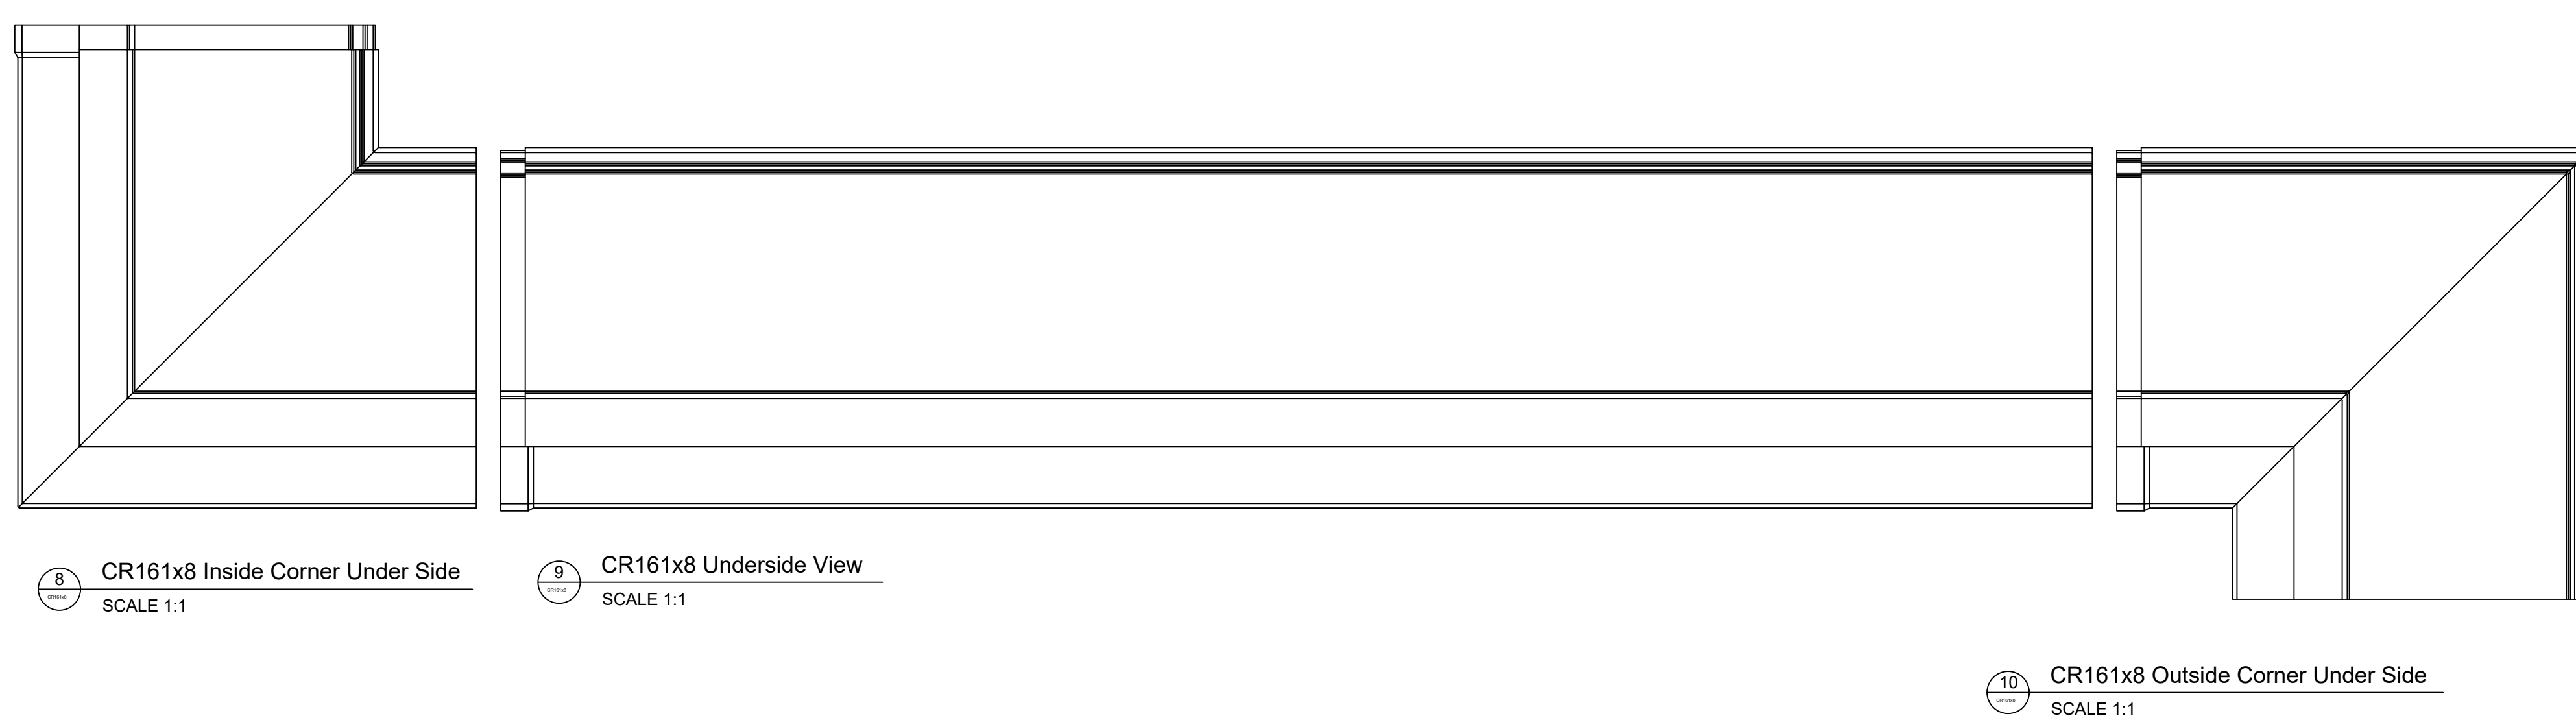

Fiberglass Cornice by Architectural Mall, Inc
 Available in Paint-Grade or Pre-Finished Gel Coat,
 Stone Finish, or Granite Finish

This is a recommendation. Actual framing to be determined by Engineer.

CR161x8

1'-11 3/16" H x 1'-10" P x 96" L

Manufactured By Architectural Mall, Inc
 642 W Winthrop Ave. Addison, IL 60101

T. (877) 279-9993 F. (877) 271-9994

www.columnsandbalustrades.com

Sales@architecturallmall.com