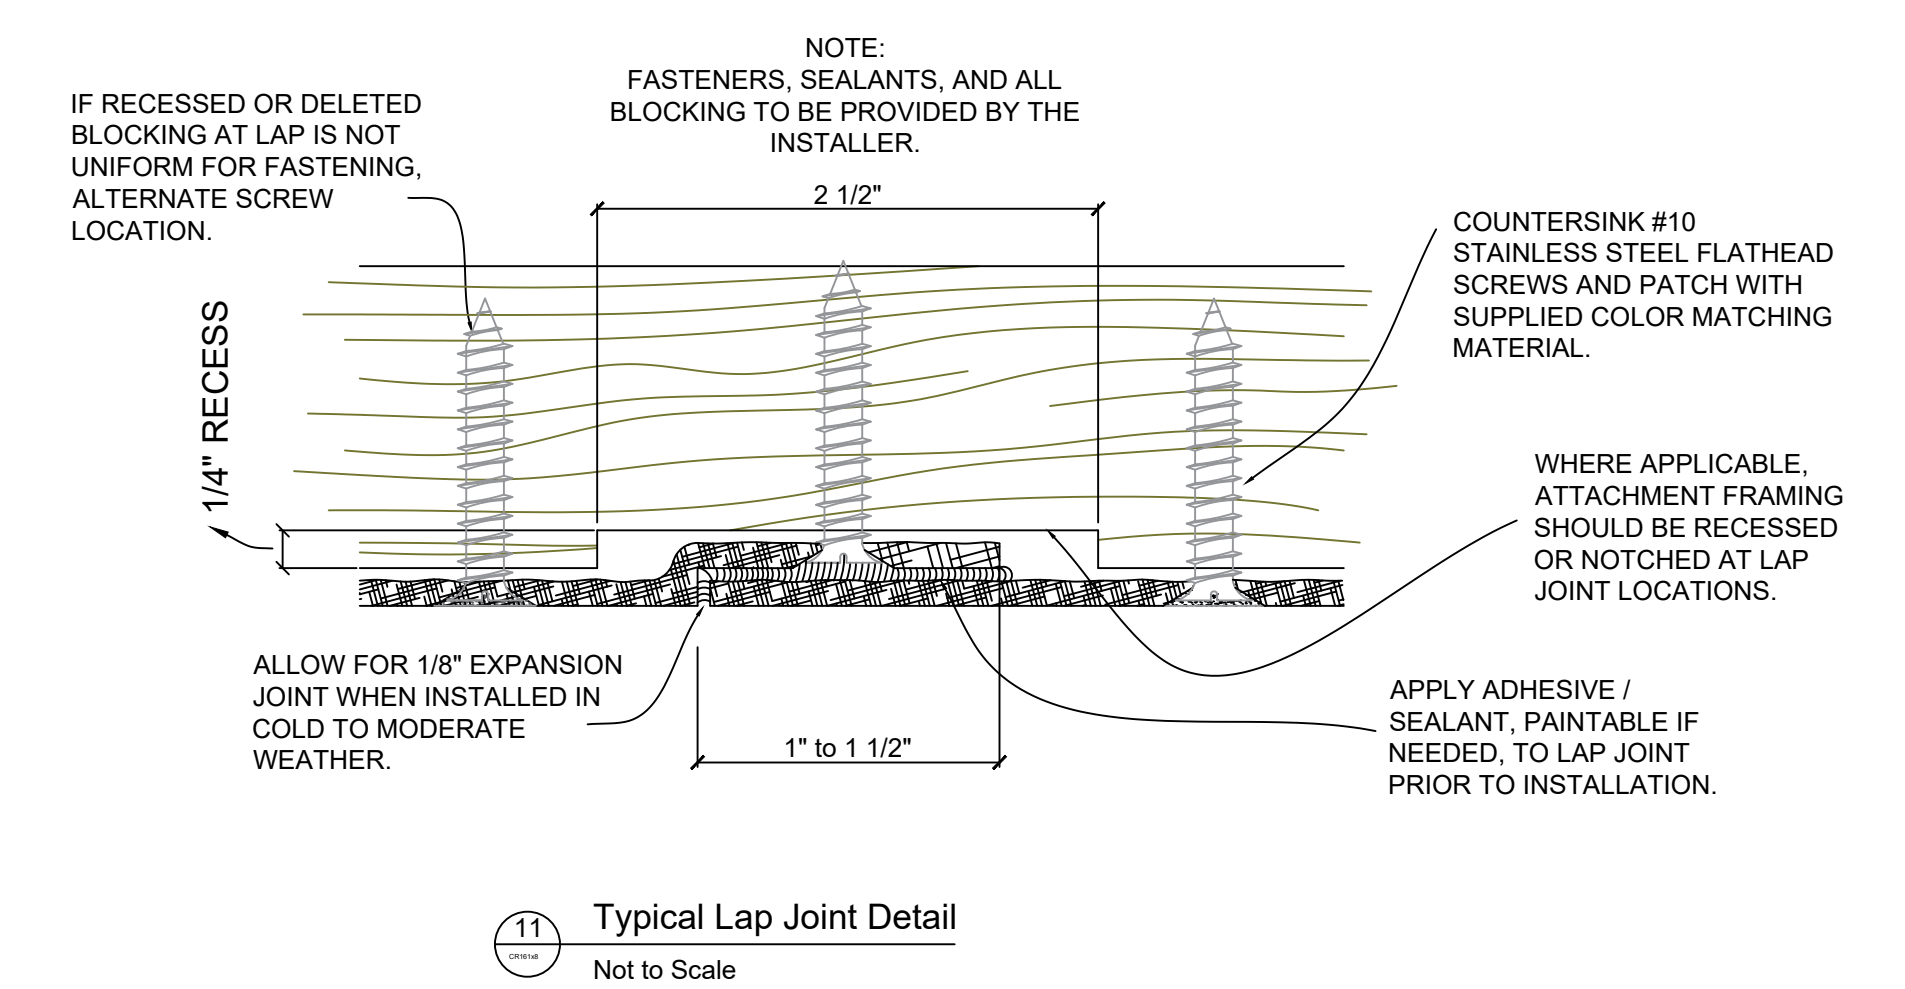

Fiberglass Cornice by Architectural Mall, Inc
 Available in Paint-Grade or Pre-Finished Gel Coat,
 Stone Finish, or Granite Finish

This is a recommendation. Actual framing to be determined by Engineer.

CR161x8

1'-11 3/16" H x 1'-10" P x 96" L

Manufactured By Architectural Mall, Inc
 642 W Winthrop Ave. Addison, IL 60101

T. (877) 279-9993 F. (877) 271-9994

www.columnsandbalustrades.com

Sales@architecturallmall.com