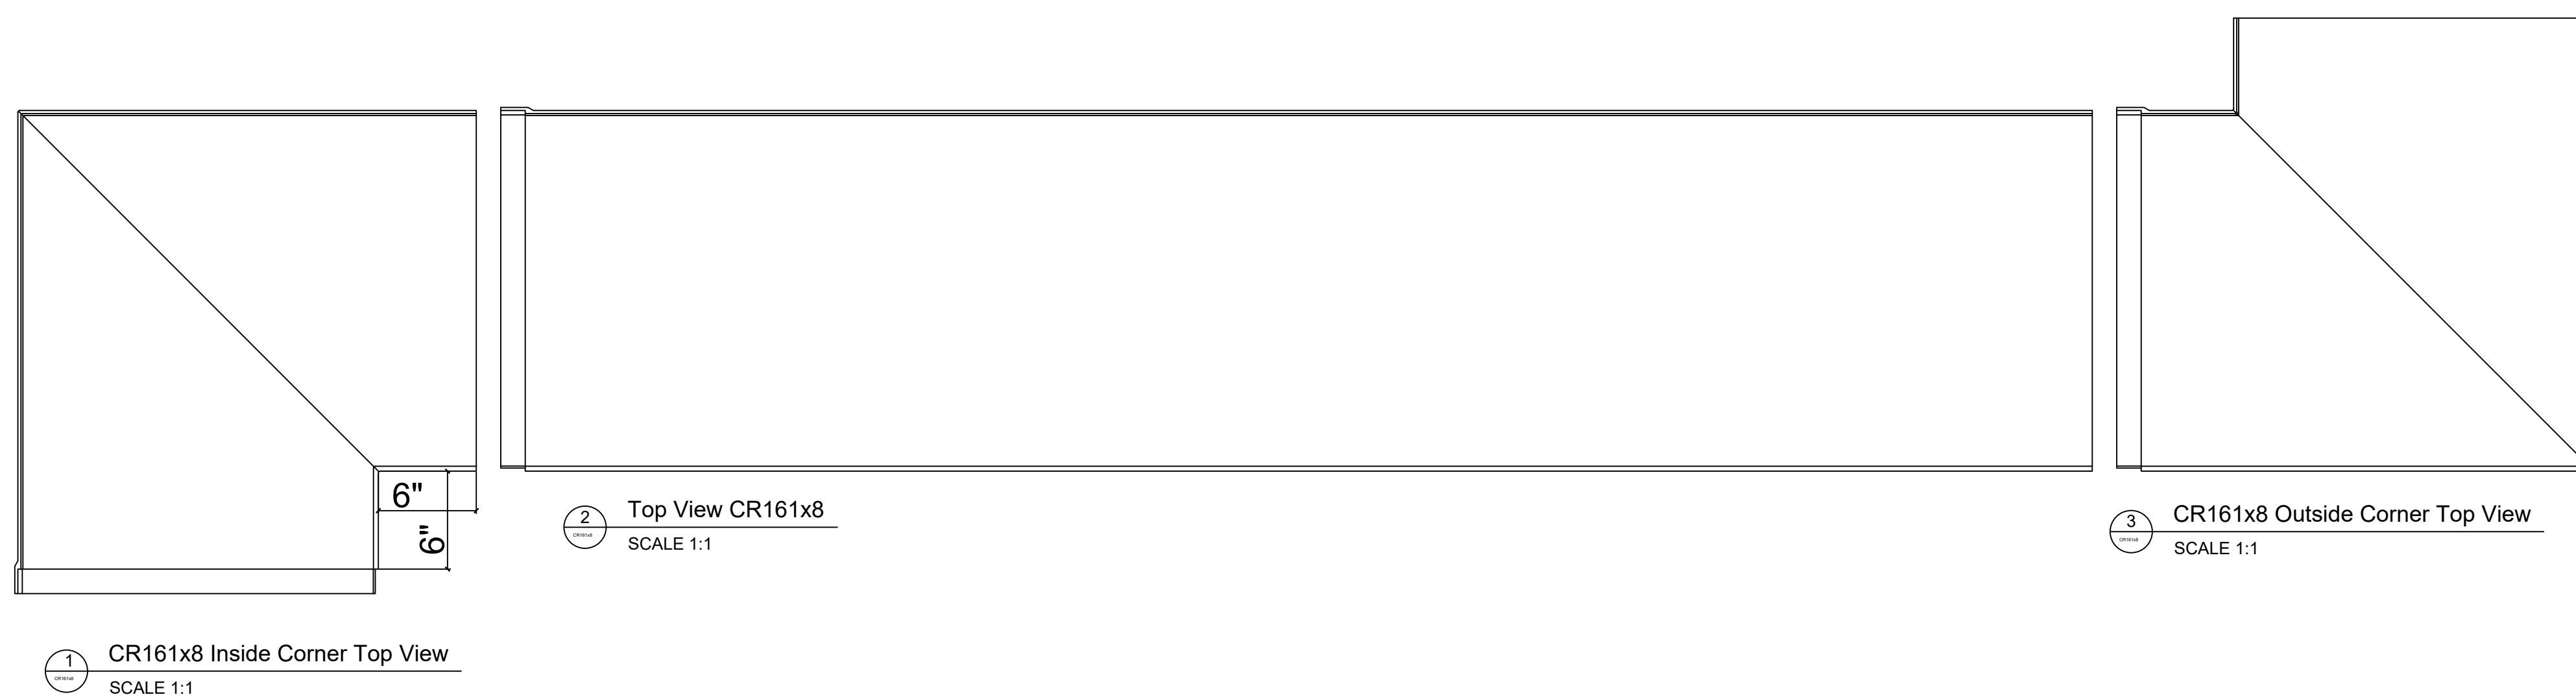

Fiberglass Cornice by Architectural Mall, Inc
Available in Paint-Grade or Pre-Finished Gel Coat,
Stone Finish, or Granite Finish