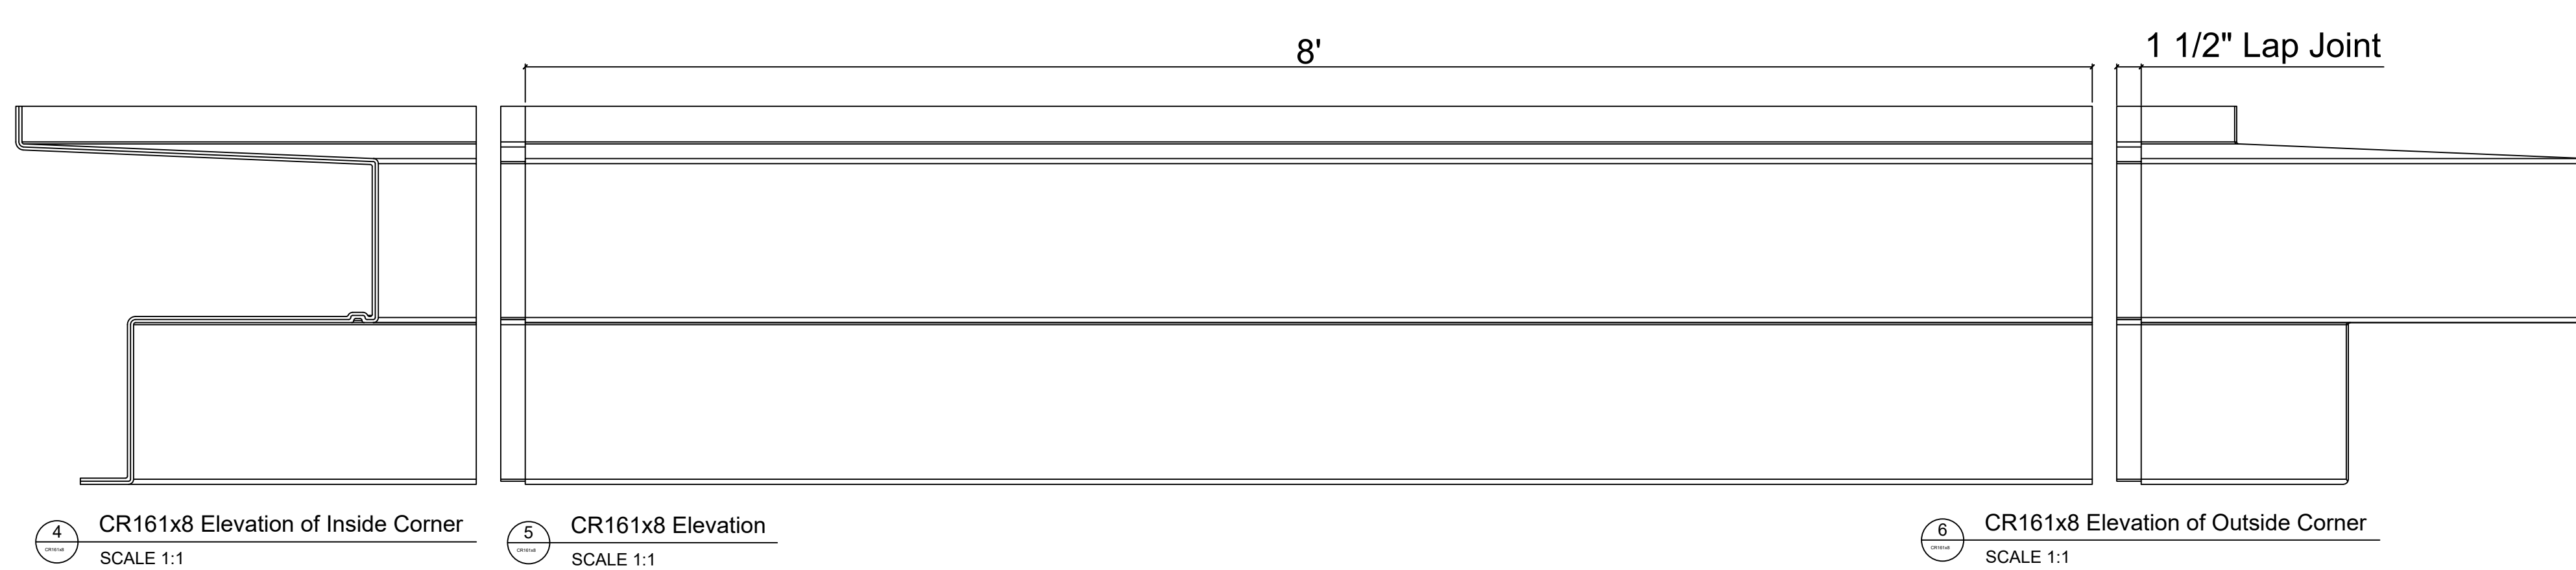

Fiberglass Cornice by Architectural Mall, Inc
Available in Paint-Grade or Pre-Finished Gel Coat,
Stone Finish, or Granite Finish