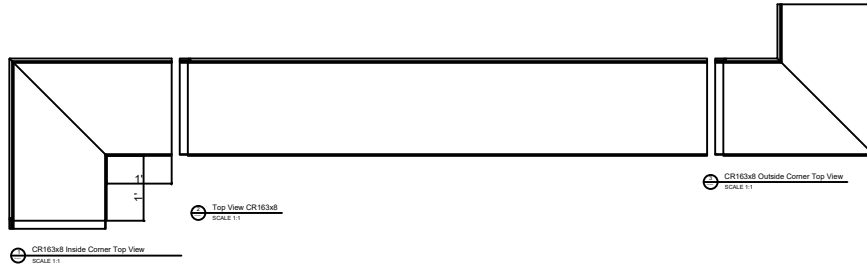

Fiberglass Cornice by Architectural Mall, Inc
Available in Paint-Grade or Pre-Finished Gel Coat,
Stone Finish, or Granite Finish