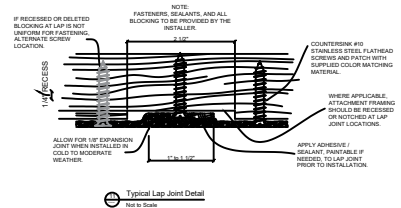

Fiberglass Cornice by Architectural Mall, Inc
Available in Paint-Grade or Pre-Finished Gel Coat,
Stone Finish, or Granite Finish

This is a recommendation. Actual framing to be determined by Engineer.

CR163x8