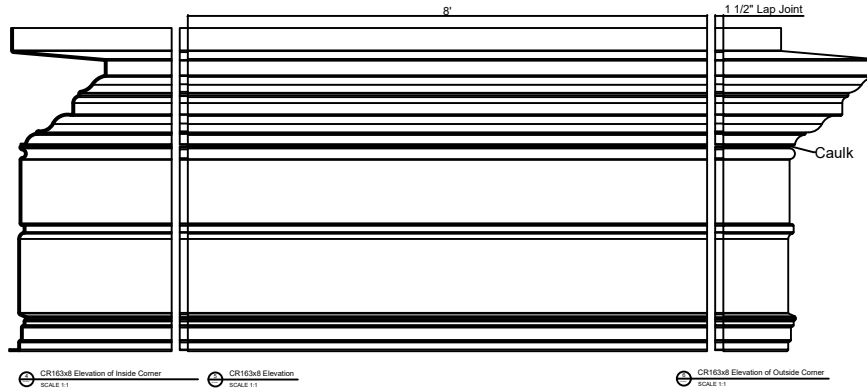

Fiberglass Cornice by Architectural Mall, Inc
Available in Paint-Grade or Pre-Finished Gel Coat,
Stone Finish, or Granite Finish

This is a recommendation. Actual framing to be determined by Engineer.

CR163x8

4'-11 3/4" H x 1'-5 1/2" P x 96" L

Manufactured By Architectural Mall, Inc
642 W Winthrop Ave. Addison, IL 60101

T. (877) 279-9993 F. (877) 271-9994

www.columnsandbalustrades.com

Sales@architecturalmall.com