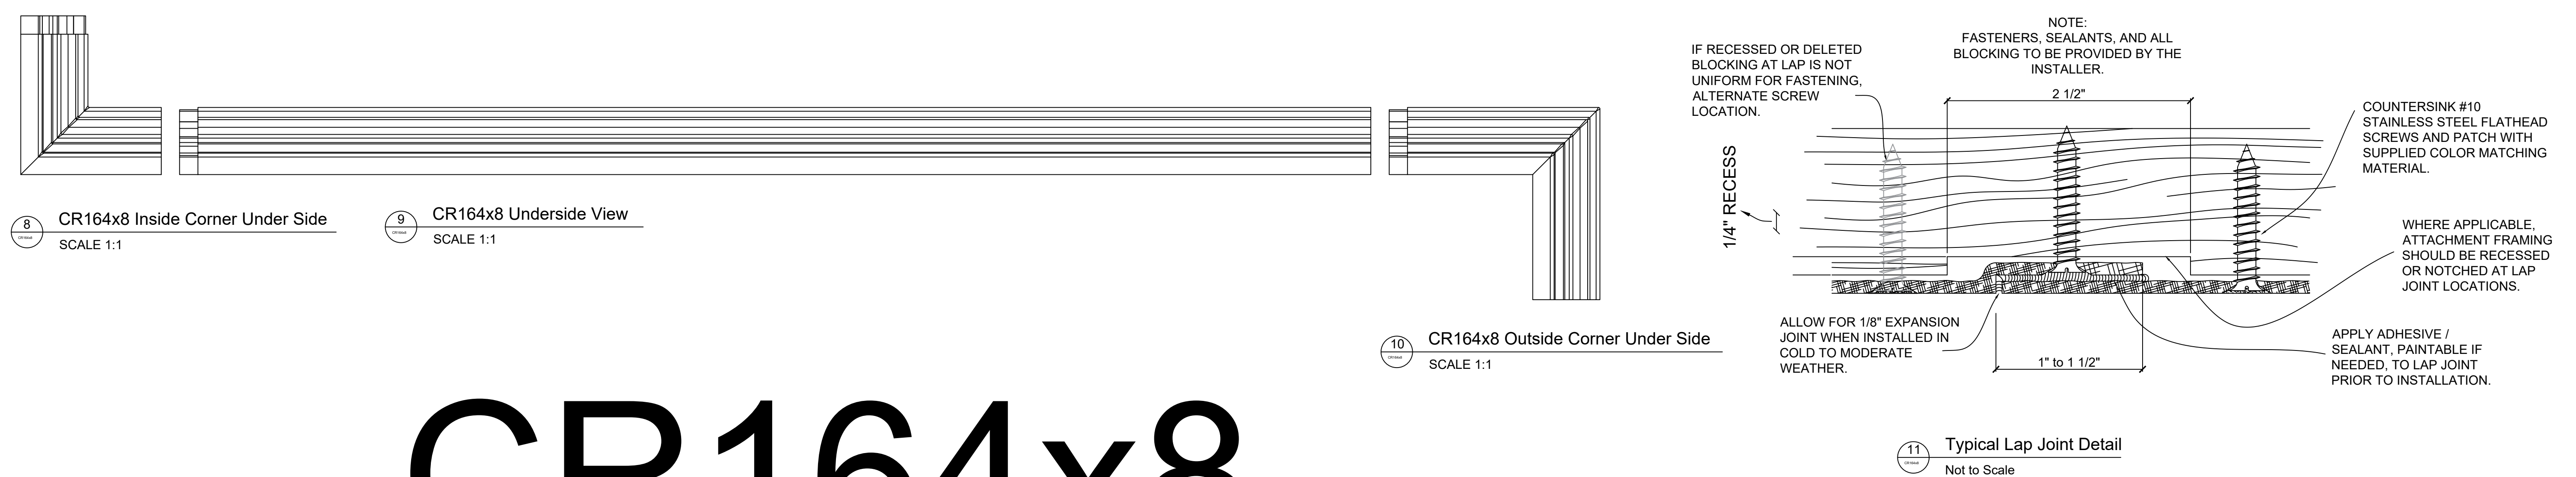

# CR164x8

1'-4" H x 5 1/2" P x 96" L

Manufactured By Architectural Mall, Inc  
 642 W Winthrop Ave. Addison, IL 60101

T. (877) 279-9993 F. (877) 271-9994

[www.columnsandbalustrades.com](http://www.columnsandbalustrades.com)