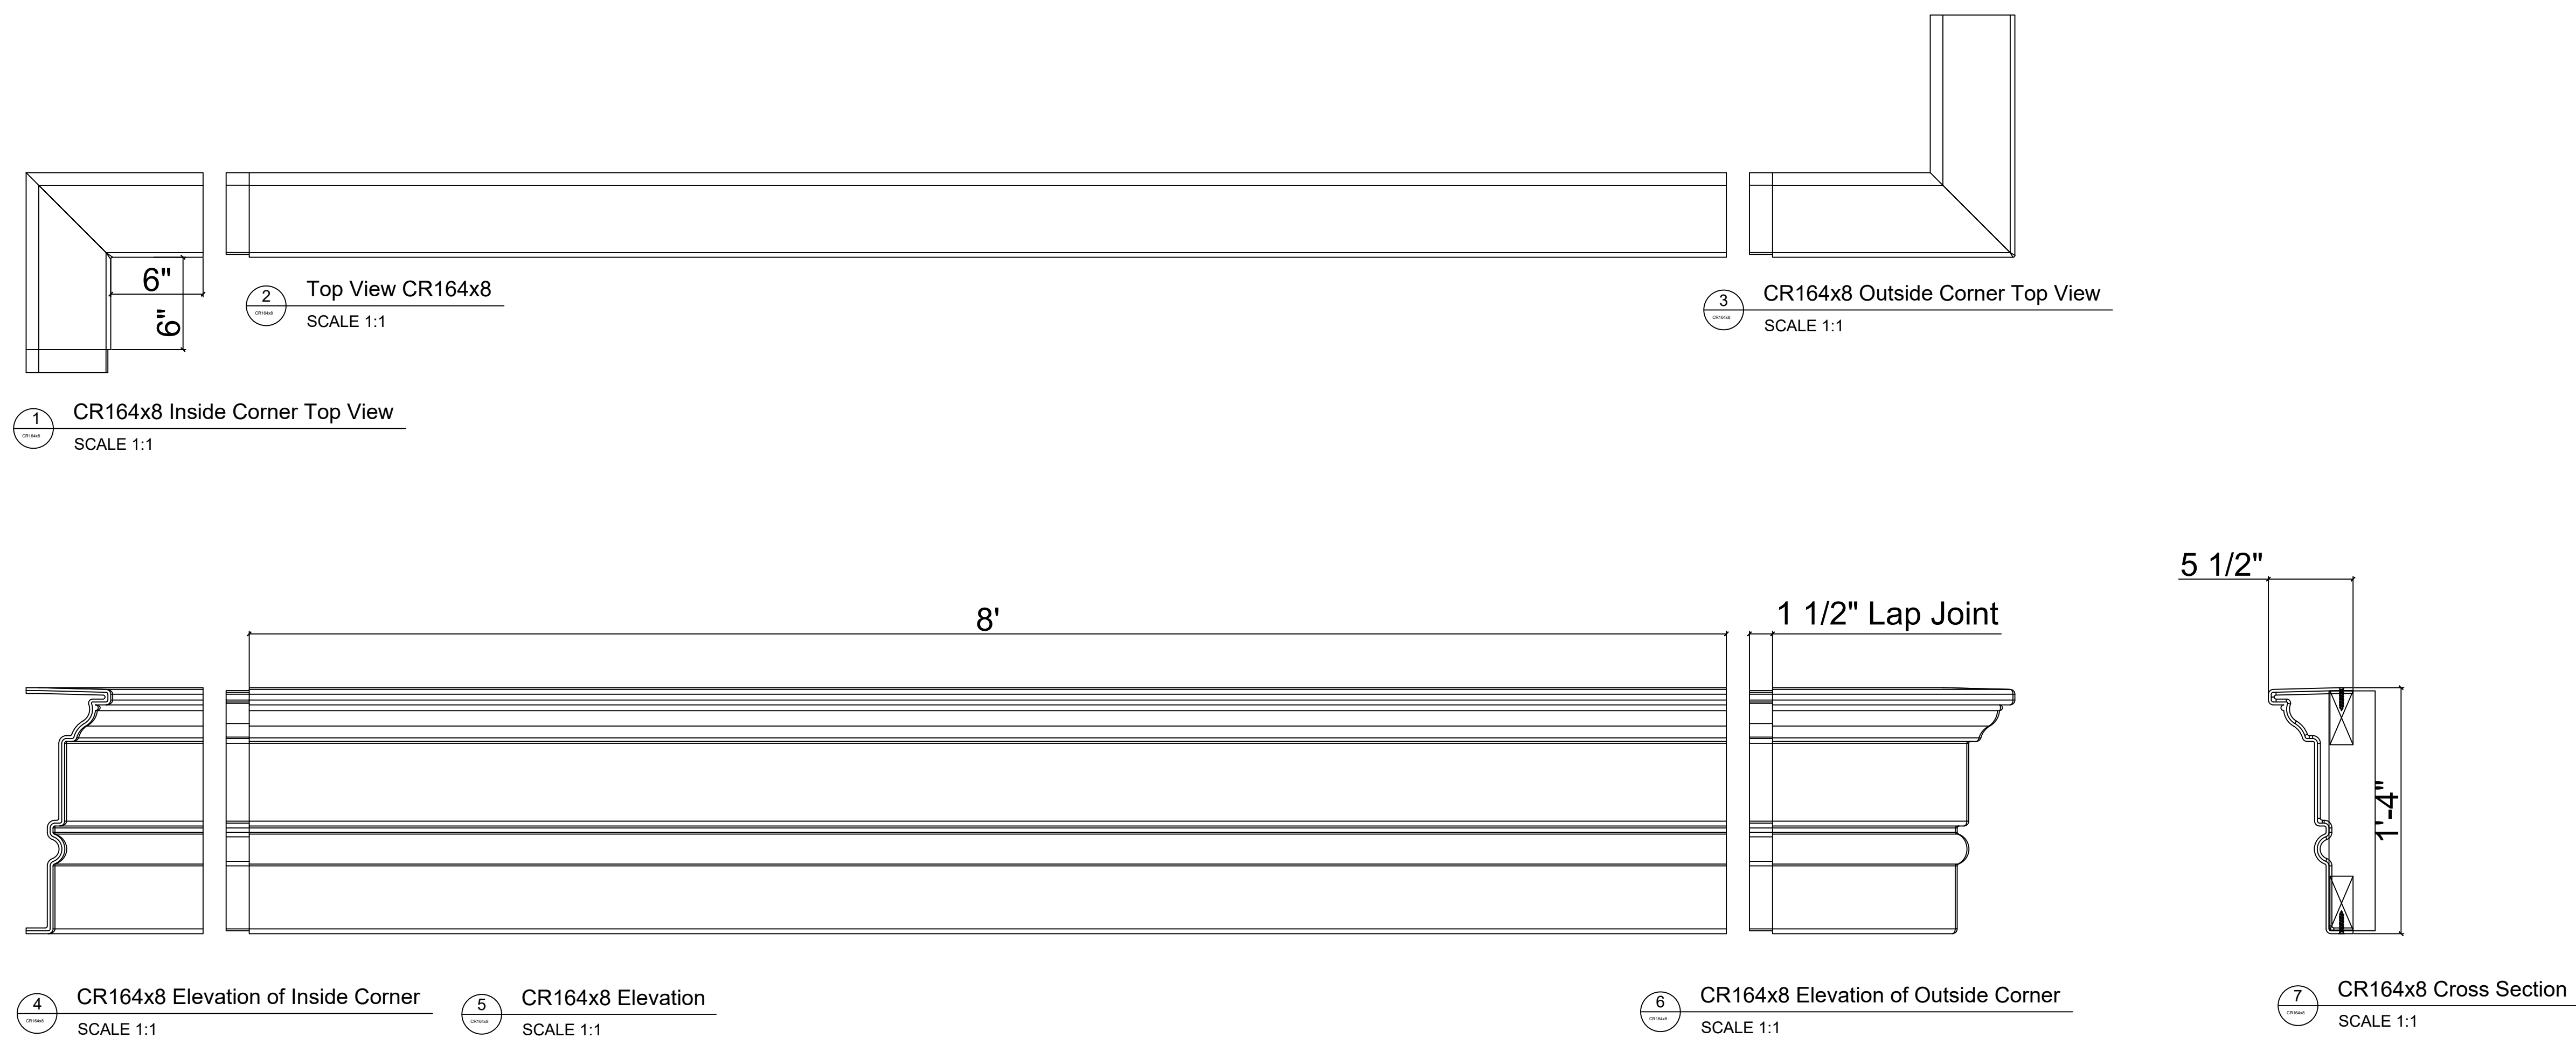

Fiberglass Cornice by Architectural Mall, Inc
Available in Paint-Grade or Pre-Finished Gel Coat,
Stone Finish, or Granite Finish

This is a recommendation. Actual framing to be determined by Engineer.