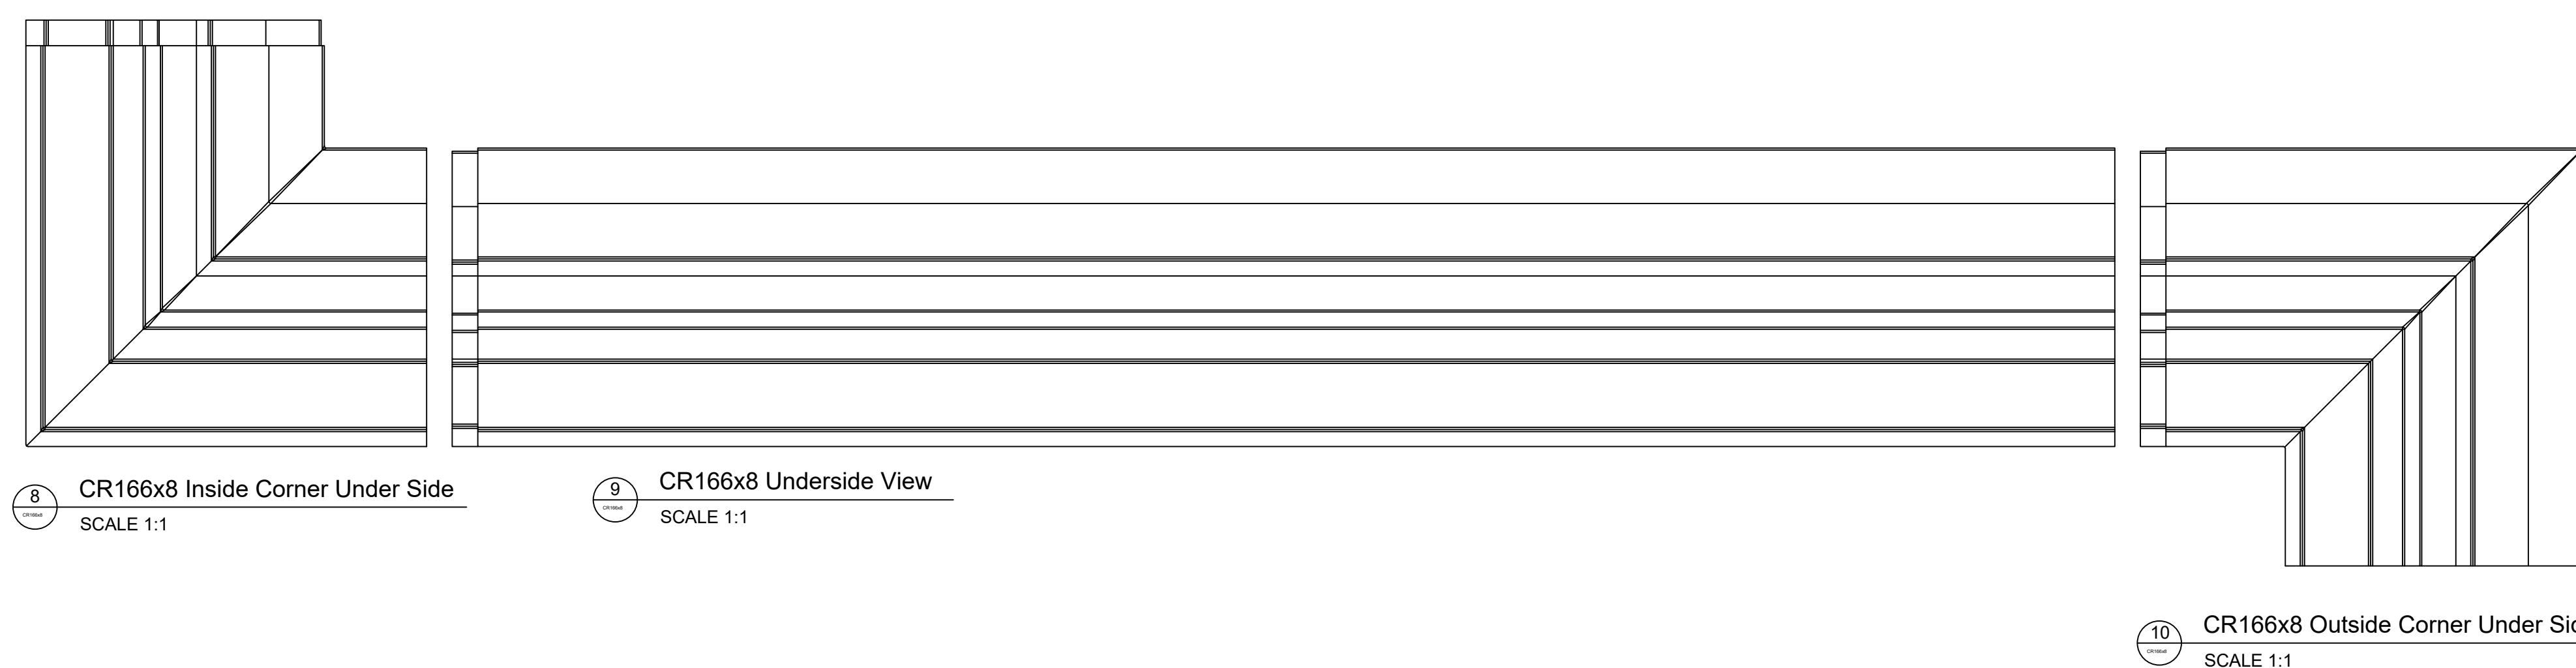

Fiberglass Cornice by Architectural Mall, Inc
Available in Paint-Grade or Pre-Finished Gel Coat,
Stone Finish, or Granite Finish