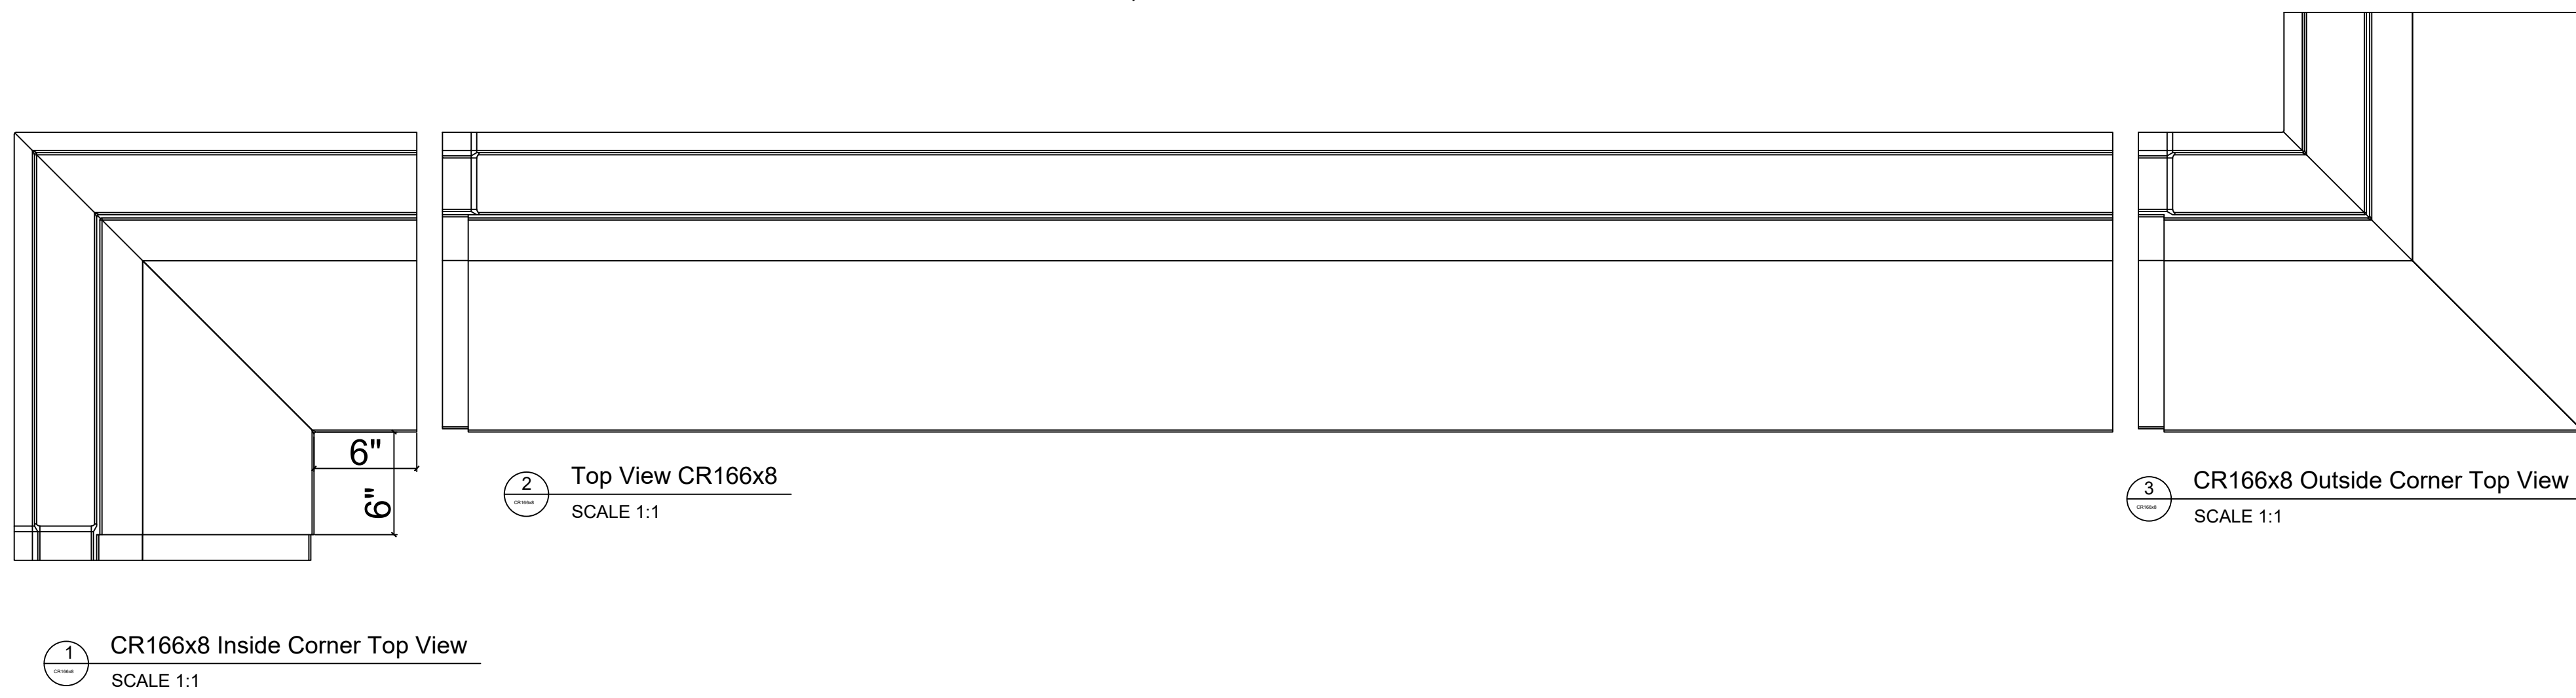

Fiberglass Cornice by Architectural Mall, Inc
Available in Paint-Grade or Pre-Finished Gel Coat,
Stone Finish, or Granite Finish