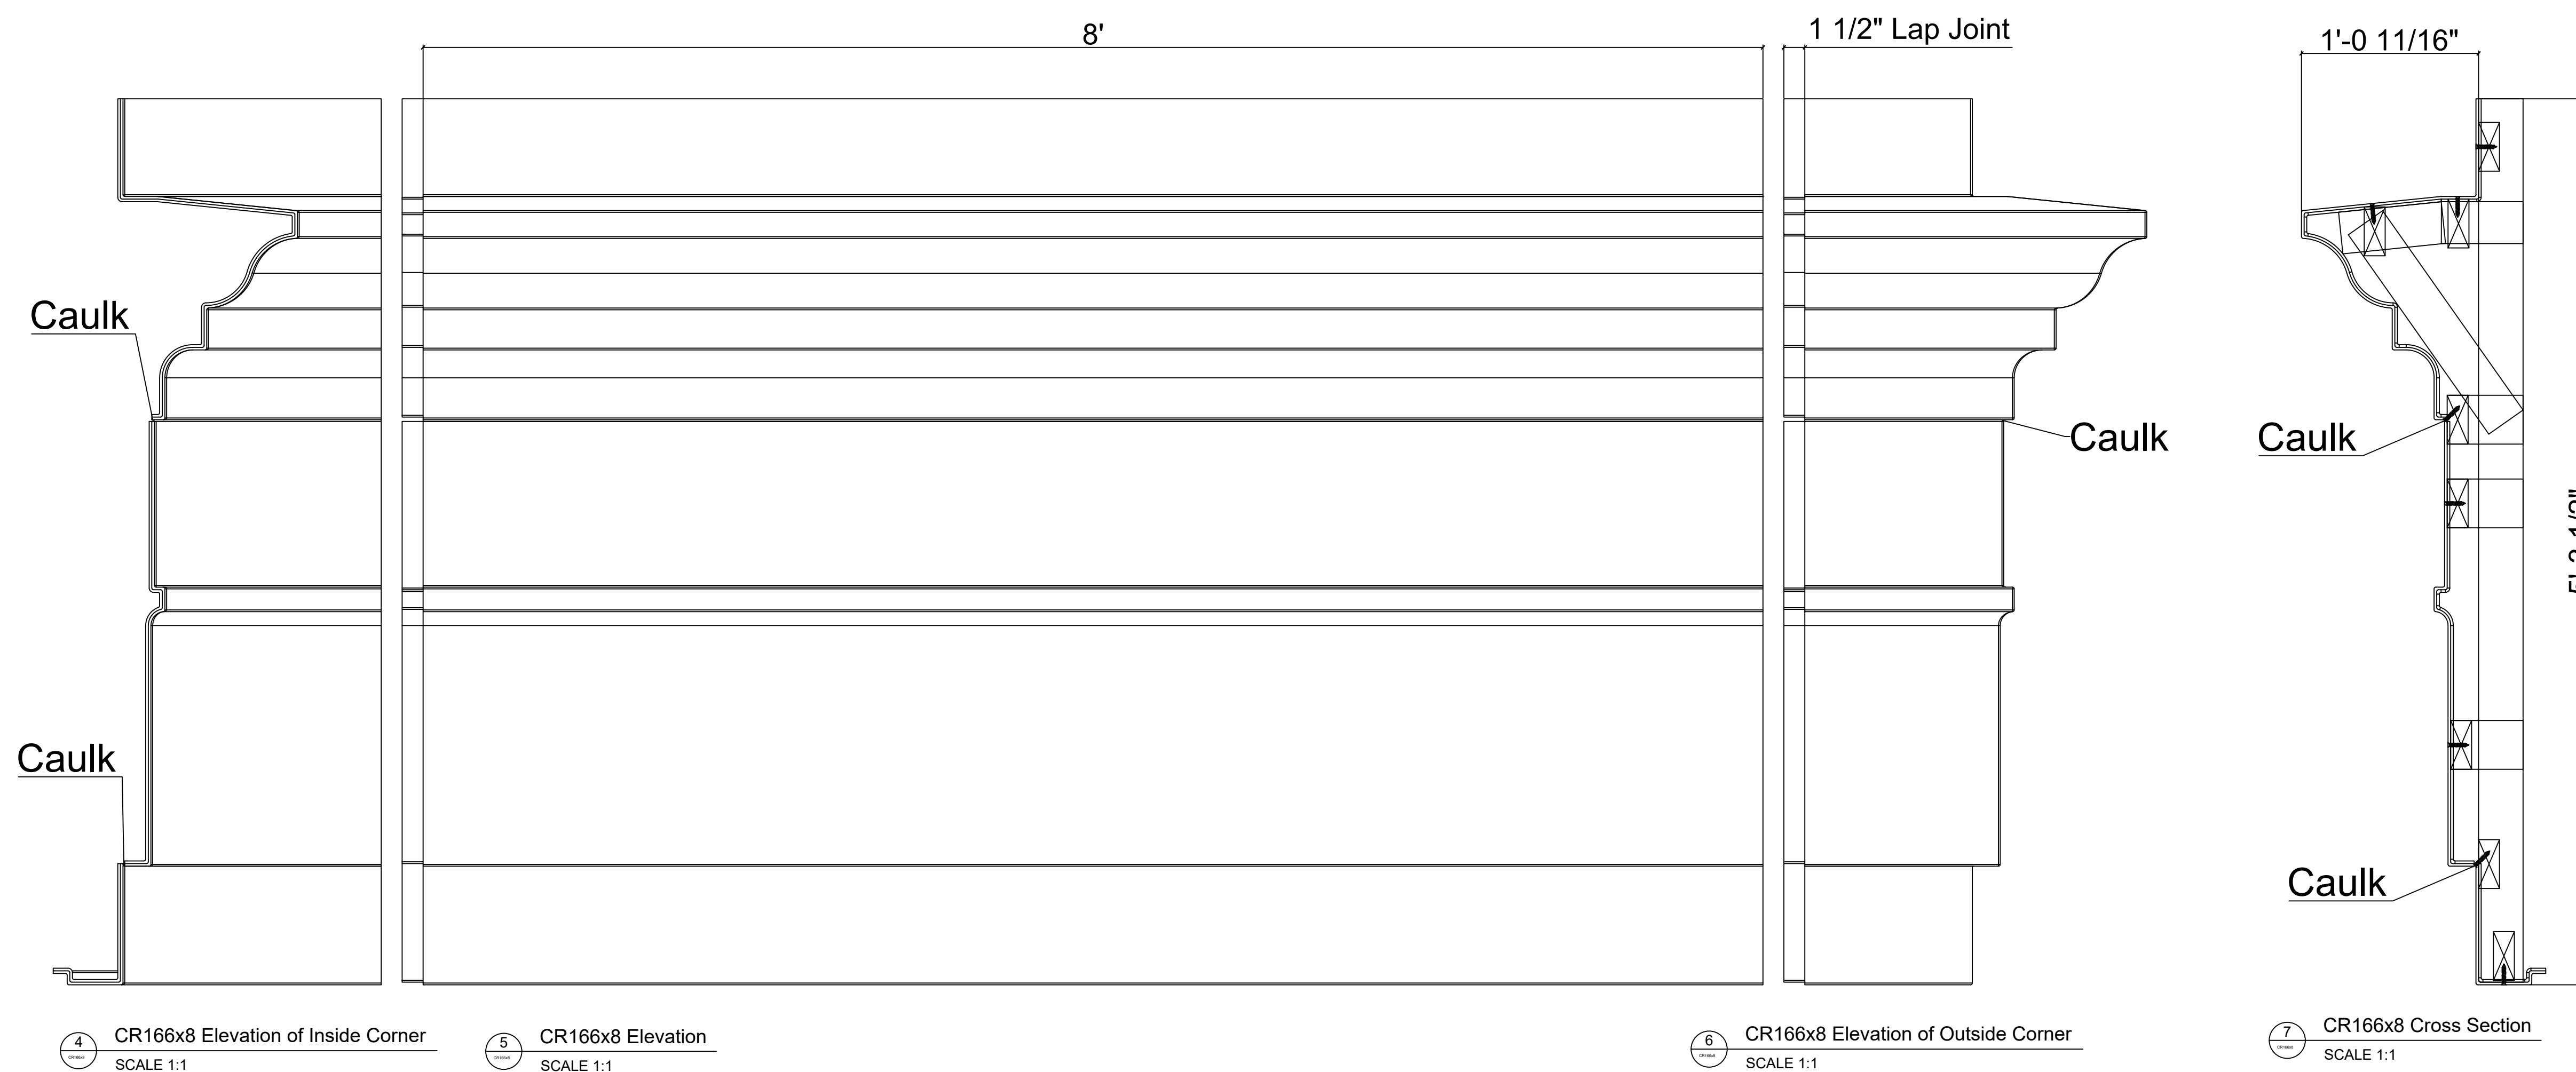

Fiberglass Cornice by Architectural Mall, Inc
 Available in Paint-Grade or Pre-Finished Gel Coat,
 Stone Finish, or Granite Finish

This is a recommendation. Actual framing to be determined by Engineer.

CR166x8

5'-3 1/2" H x 1'-0 11/16" P x 96" L

Manufactured By Architectural Mall, Inc
 642 W Winthrop Ave. Addison, IL 60101

T. (877) 279-9993 F. (877) 271-9994

www.columnsandbalustrades.com

Sales@architecturalmall.com